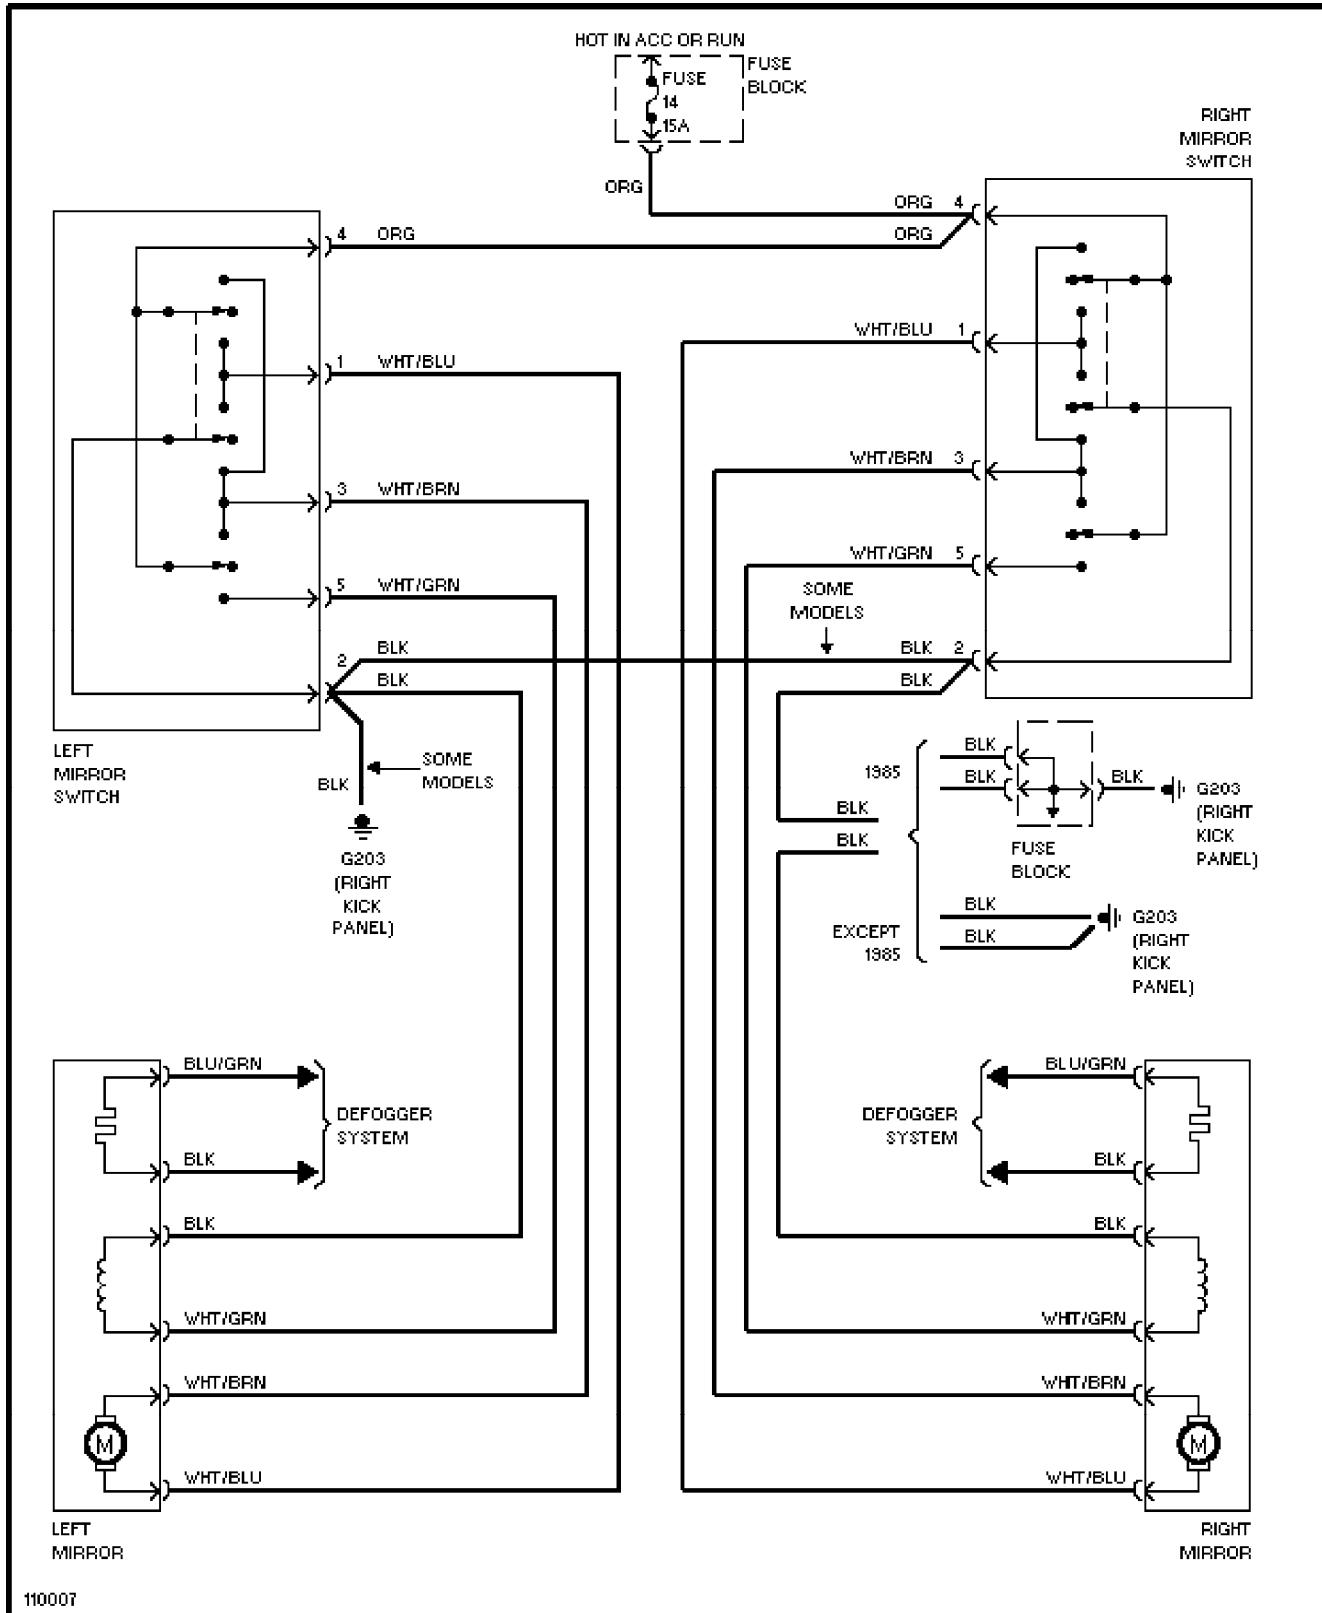

Friday, July 23, 2004 07:29PM

SYSTEM WIRING DIAGRAMS

Power Mirror Circuit

1985 Volvo 760

For x

Copyright © 1998 Mitchell Repair Information Company, LLC

Friday, July 23, 2004 07:29PM

SYSTEM WIRING DIAGRAMS