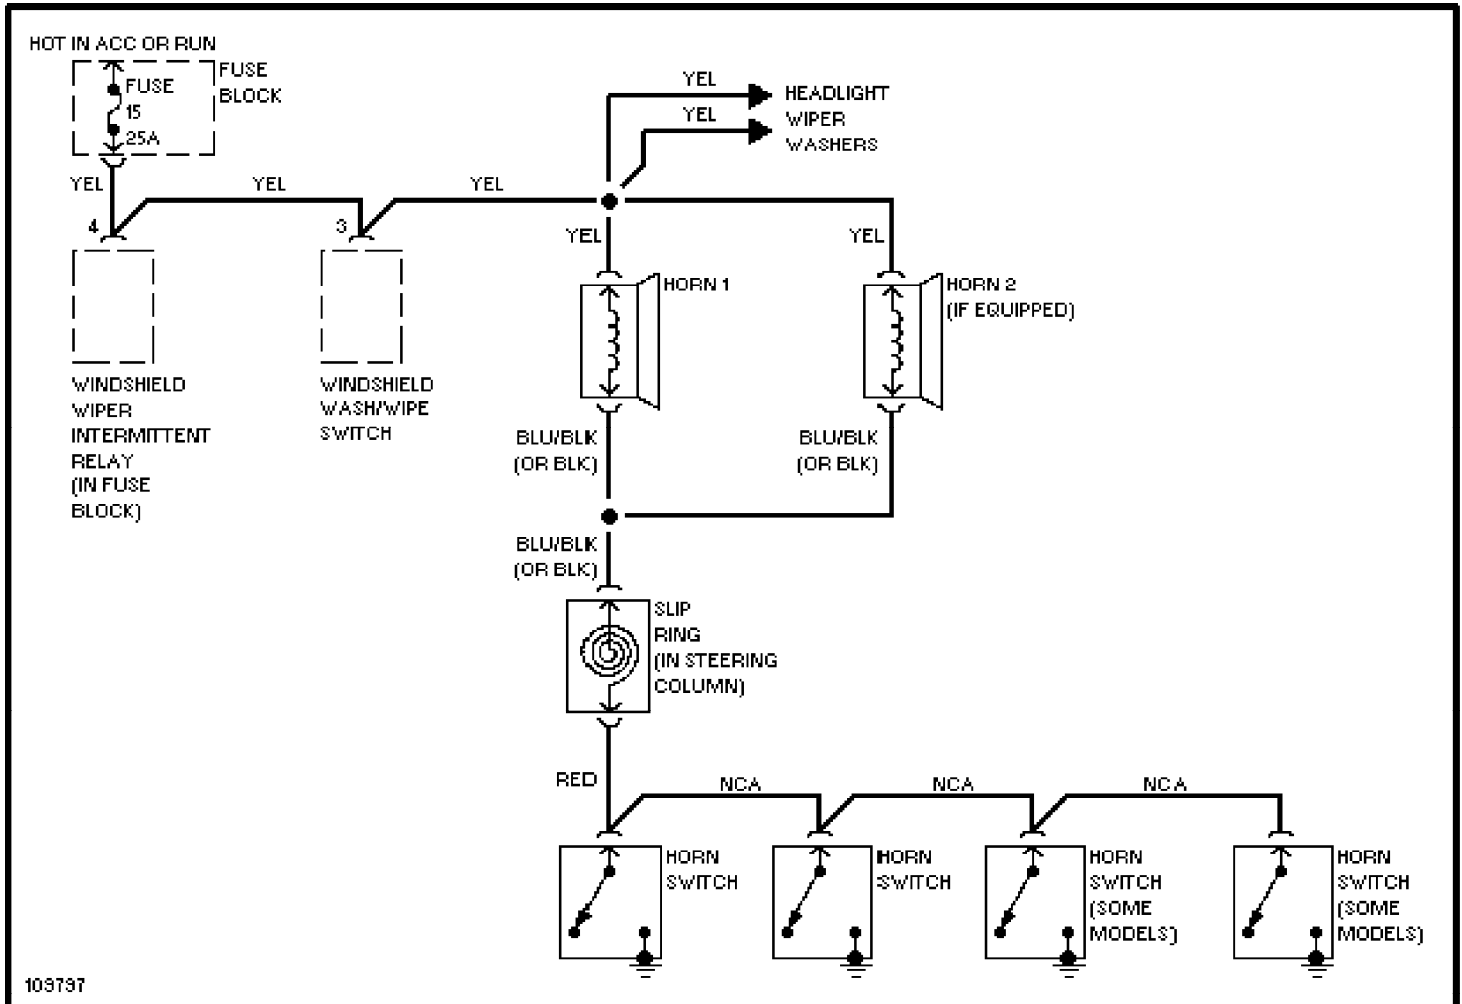

SYSTEM WIRING DIAGRAMS

Horn Circuit

1985 Volvo 760

For x

Copyright © 1998 Mitchell Repair Information Company, LLC

Friday, July 23, 2004 07:29PM