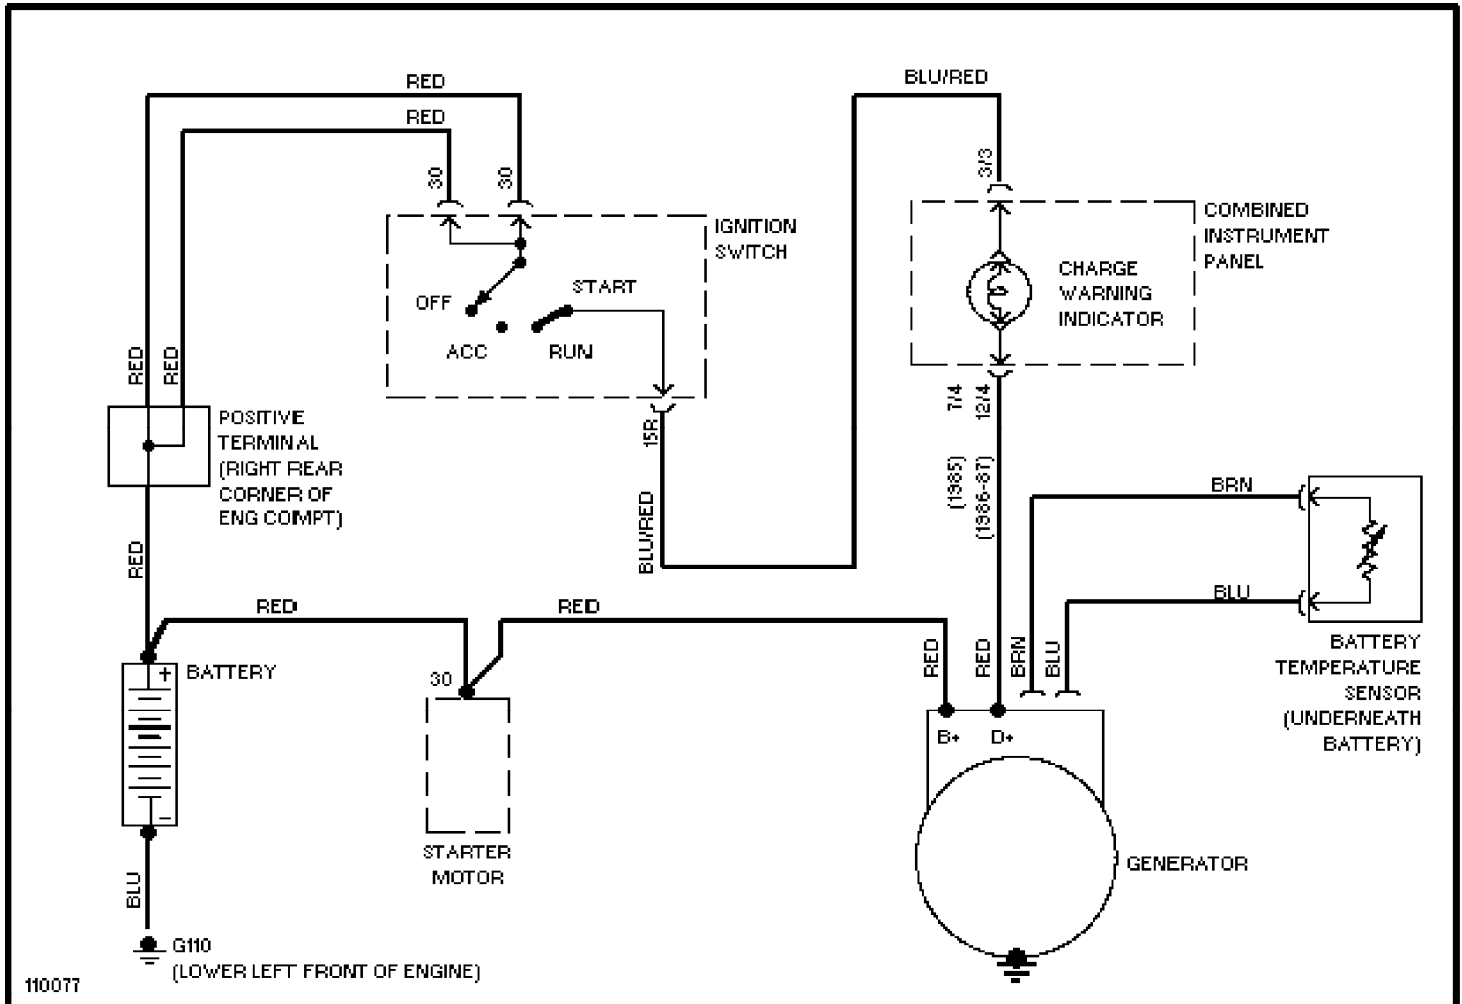

SYSTEM WIRING DIAGRAMS

Charging Circuit

1985 Volvo 760

For x

Copyright © 1998 Mitchell Repair Information Company, LLC

Friday, July 23, 2004 07:30PM