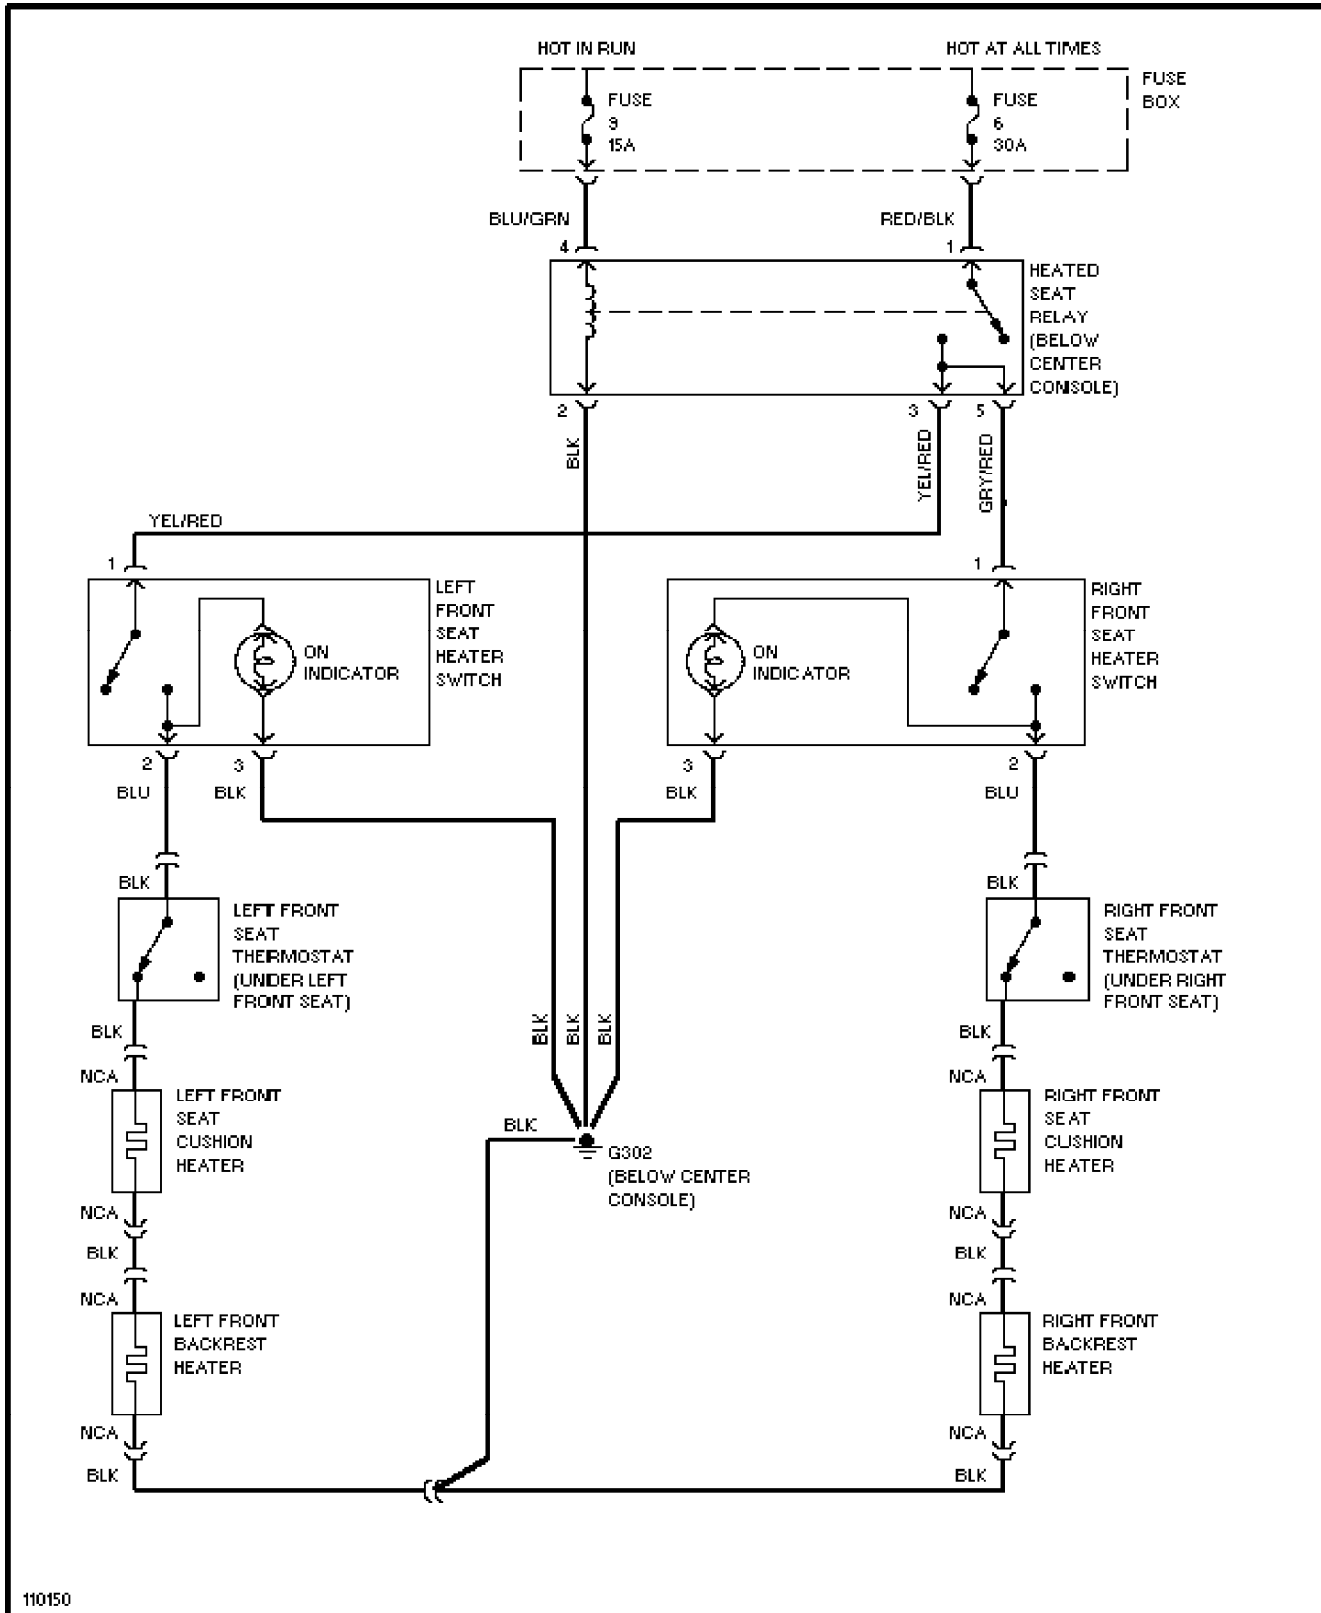

SYSTEM WIRING DIAGRAMS

Heated Seats Circuit

1985 Volvo 760

For x

Copyright © 1998 Mitchell Repair Information Company, LLC

Friday, July 23, 2004 07:29PM