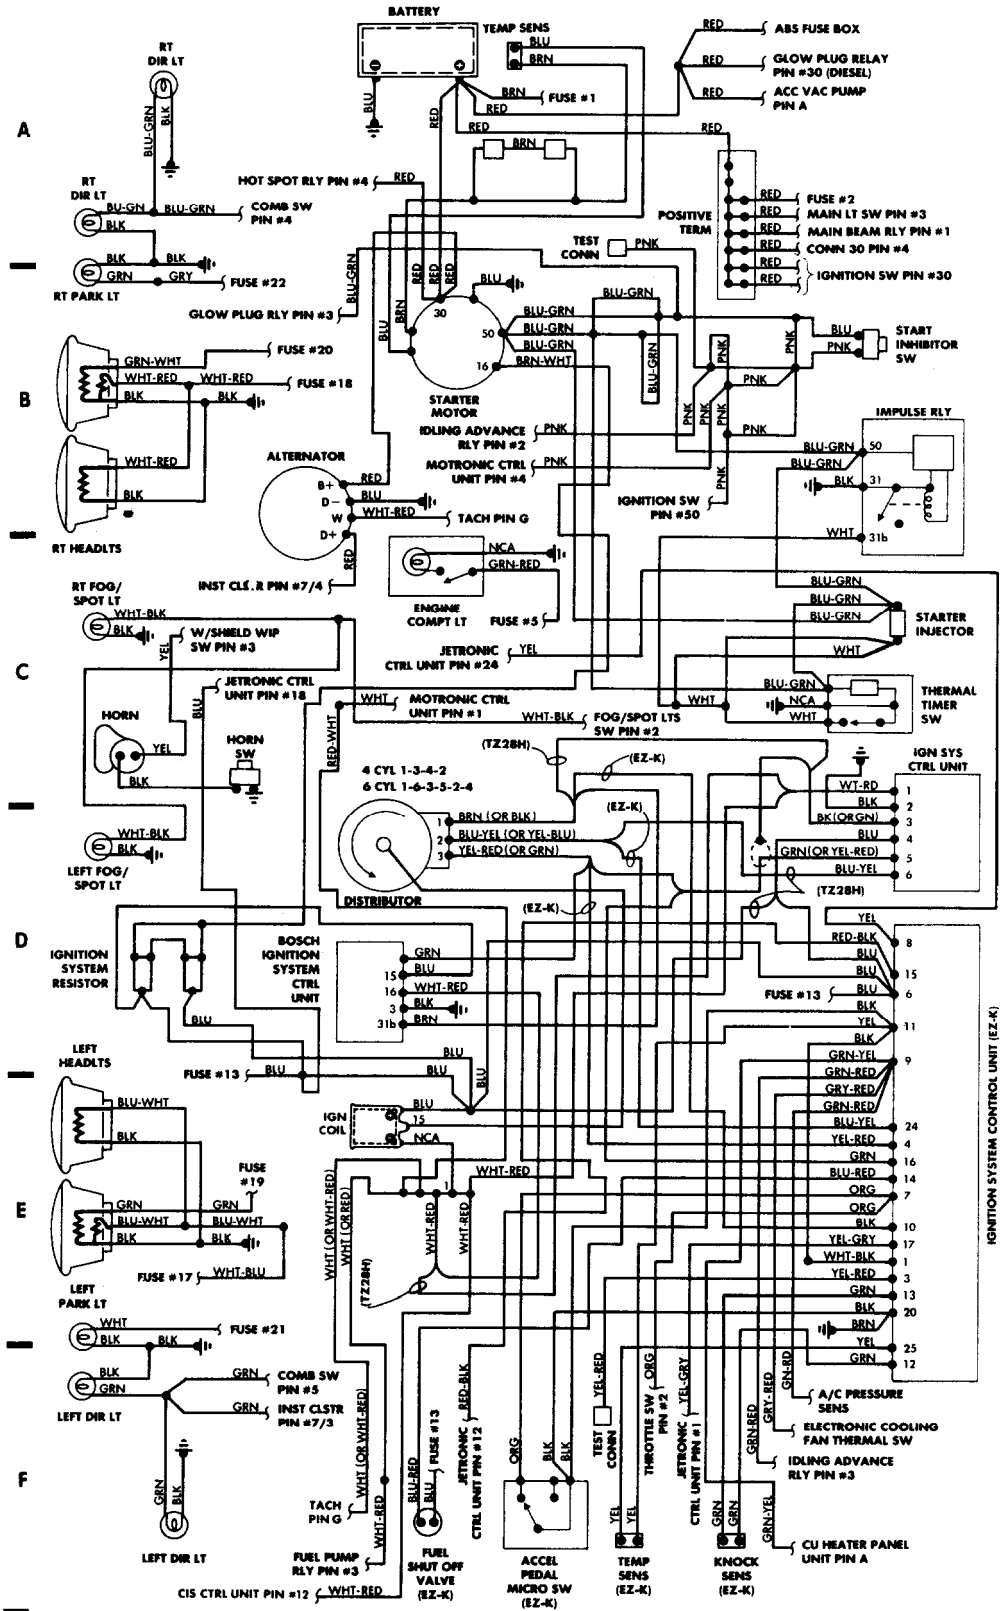

WIRING DIAGRAMS

Fig. 1: Engine Compartment

1985 Volvo 760

For x
Copyright © 1998 Mitchell Repair Information Company, LLC
Friday, July 23, 2004 07:31PM