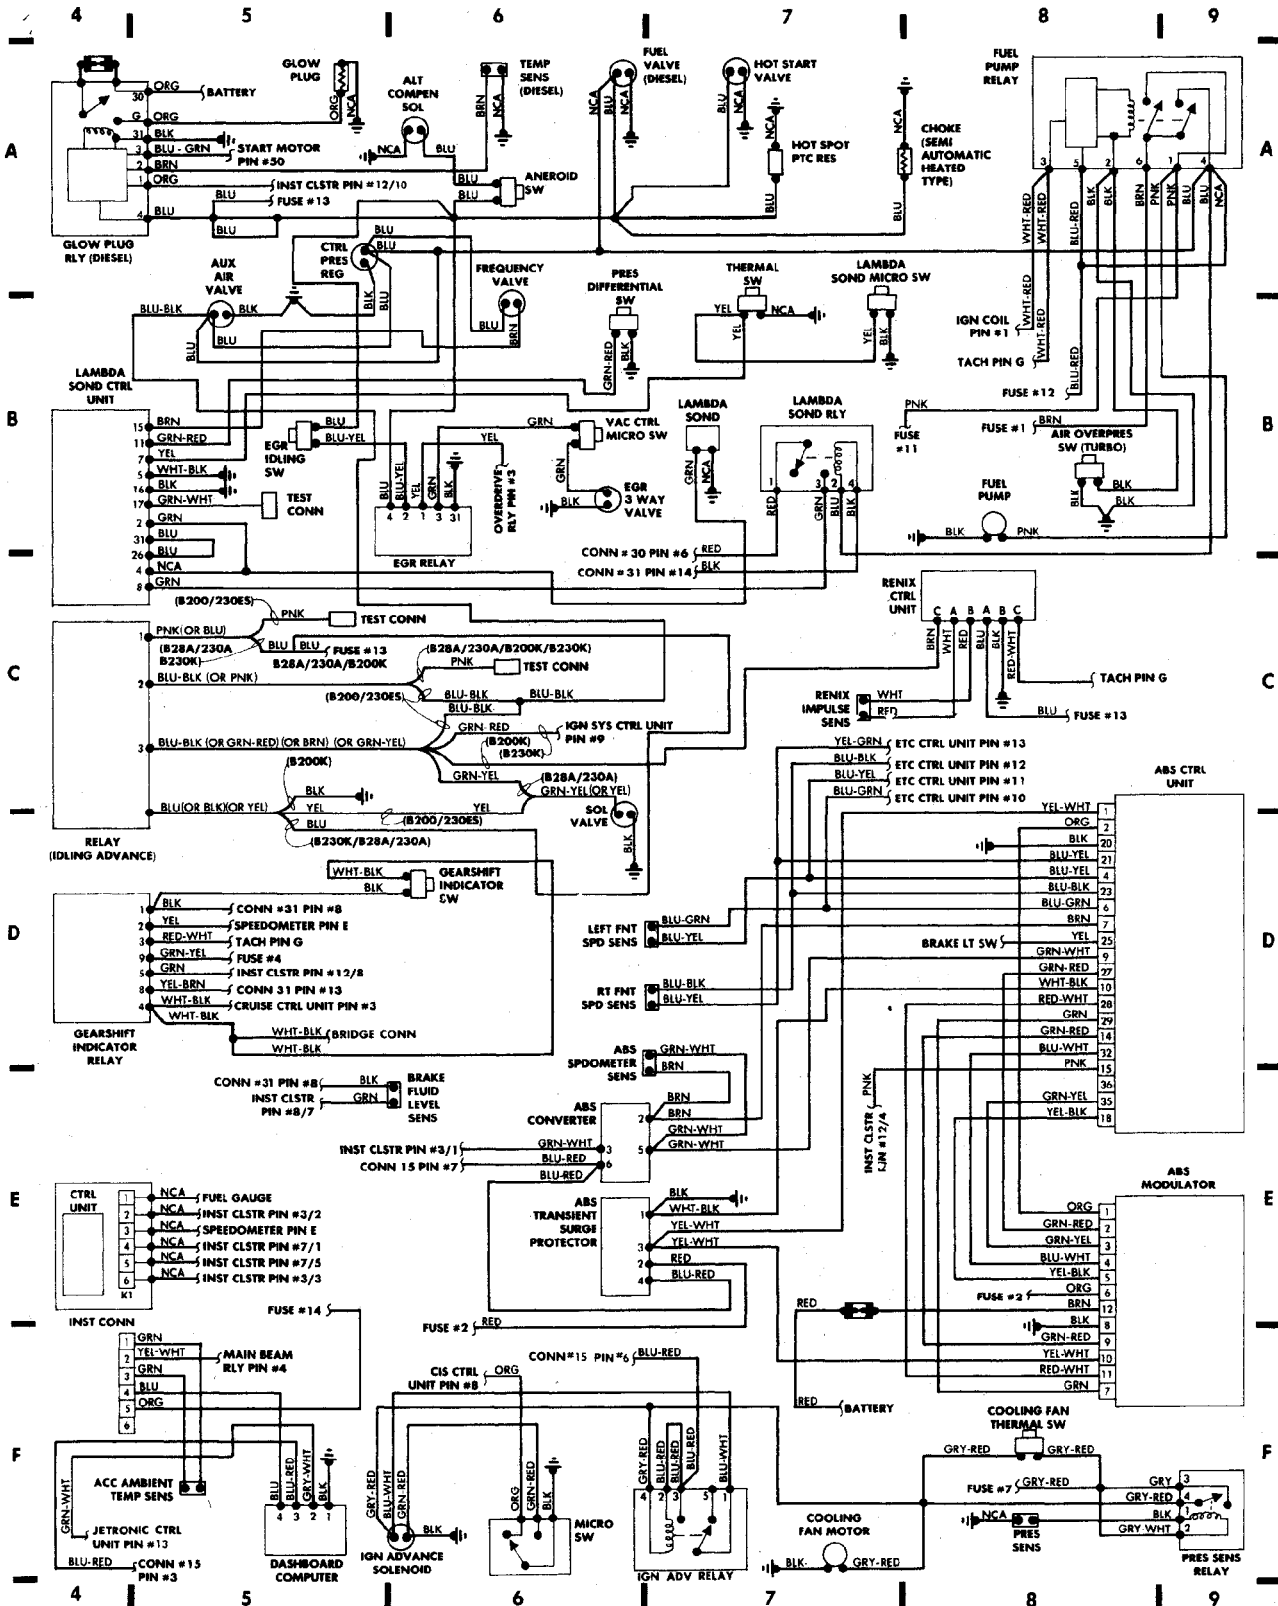

WIRING DIAGRAMS

Fig. 2: Engine Compartment (Cont.)

1985 Volvo 760

For x

Copyright © 1998 Mitchell Repair Information Company, LLC
Friday, July 23, 2004 07:31PM