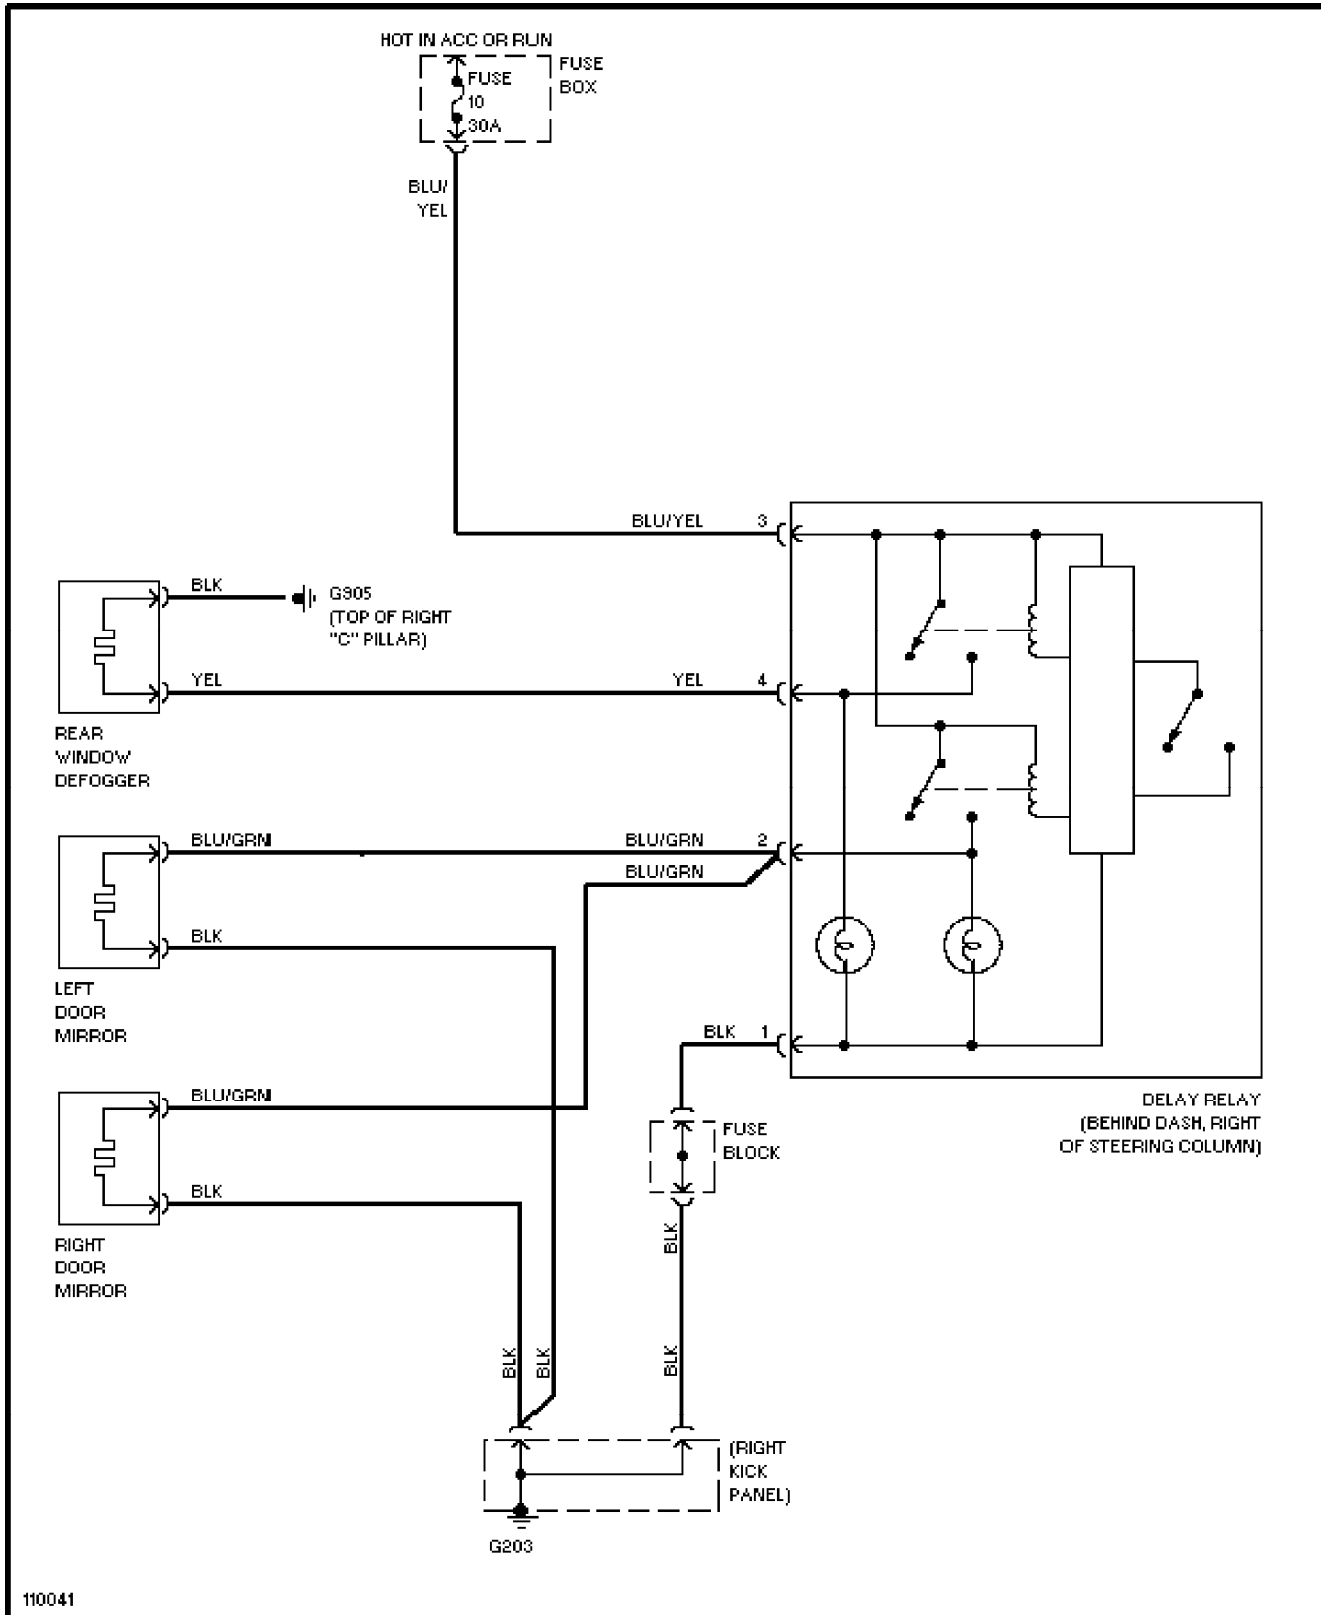

SYSTEM WIRING DIAGRAMS

Rear Defogger & Heated Mirrors Circuit

1985 Volvo 760

For x

Copyright © 1998 Mitchell Repair Information Company, LLC

Friday, July 23, 2004 07:29PM

SYSTEM WIRING DIAGRAMS

Charging Circuit