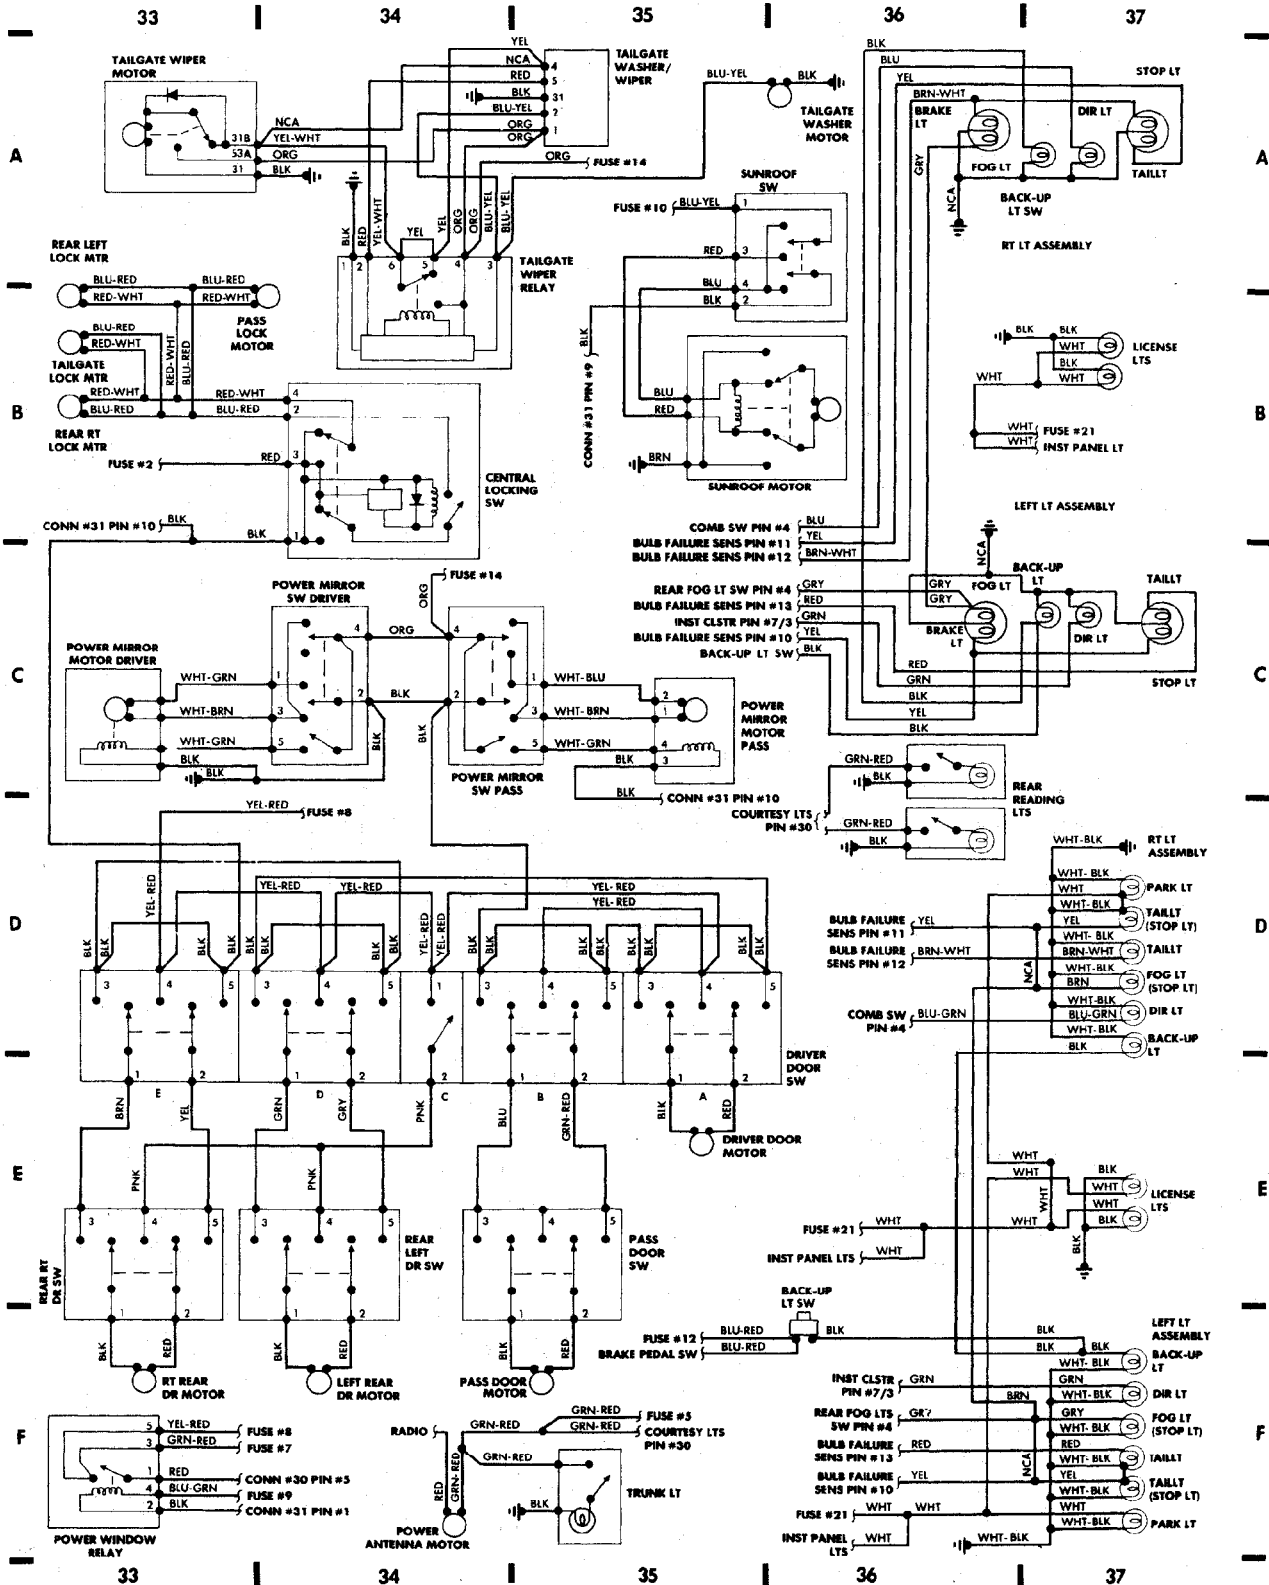

WIRING DIAGRAMS

Fig. 8: Rear Compartment & Accessories

1985 Volvo 760

For x
Copyright © 1998 Mitchell Repair Information Company, LLC
Friday, July 23, 2004 07:31PM