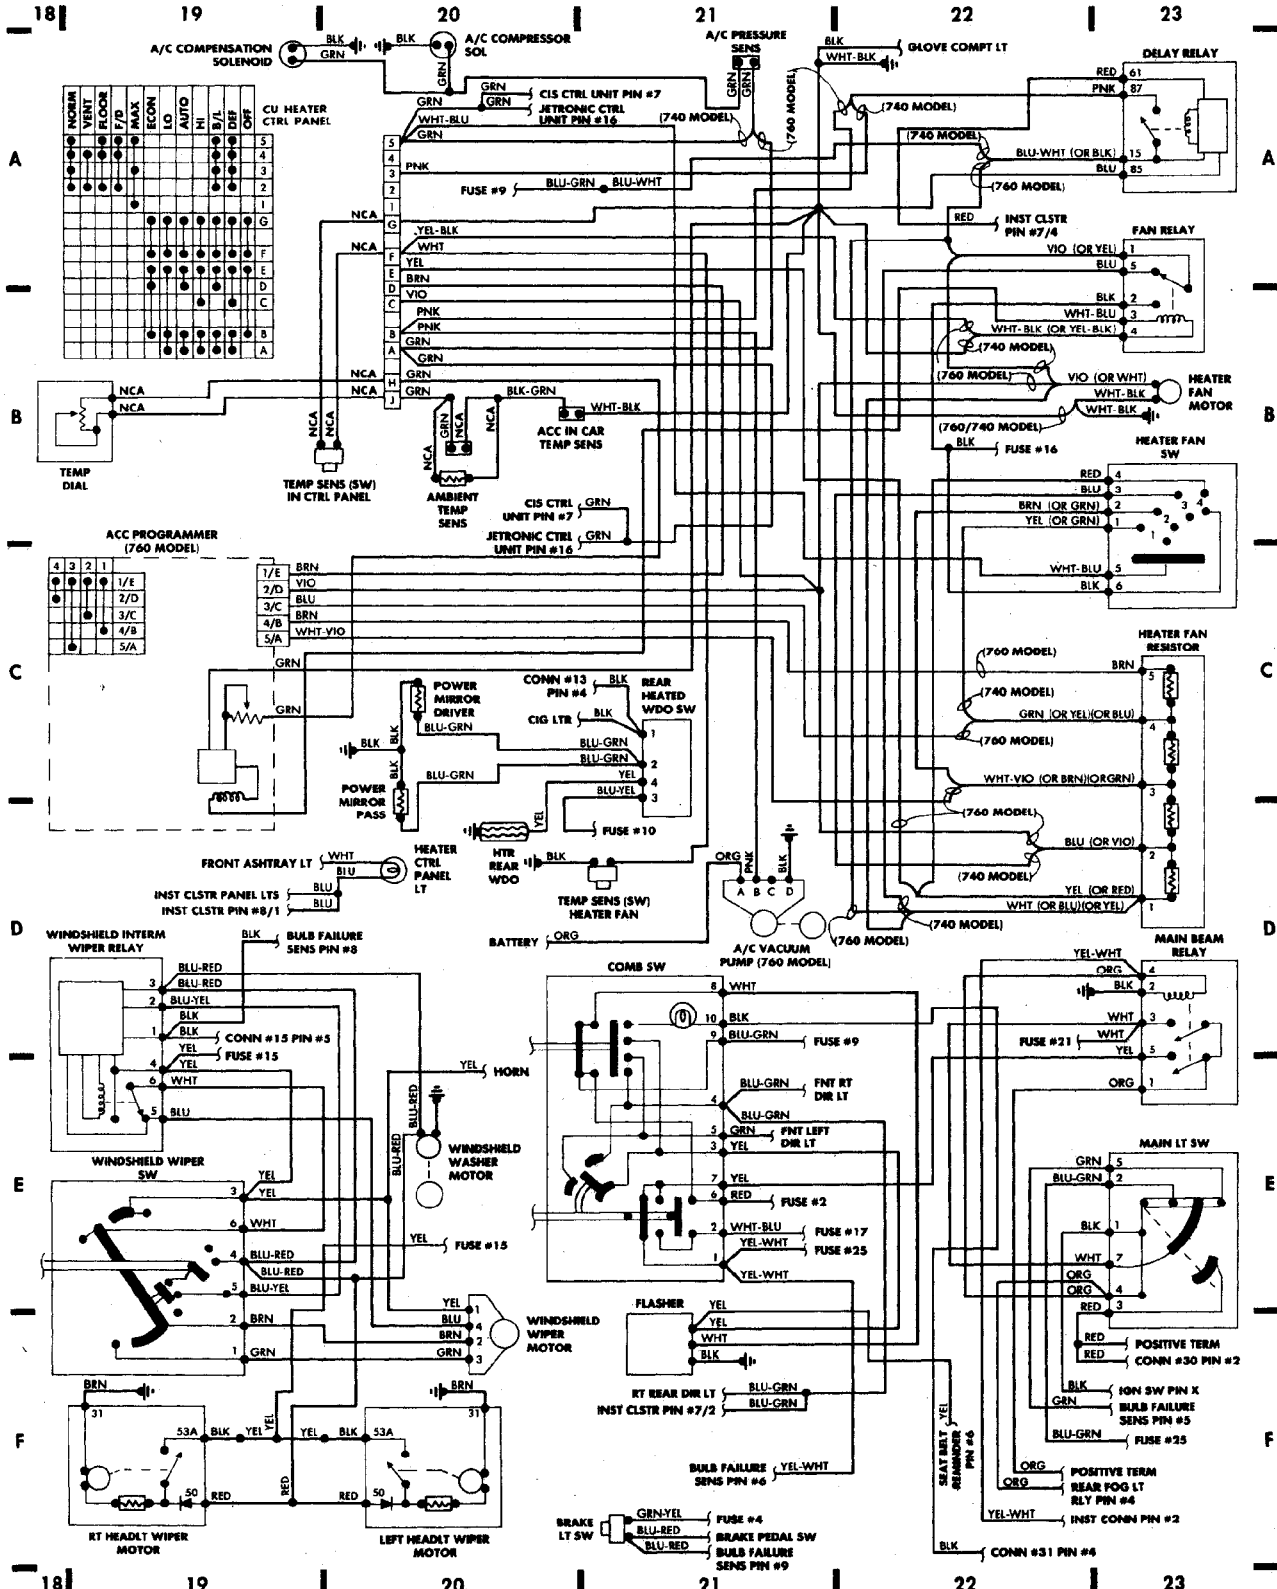

WIRING DIAGRAMS

Fig. 5: Underdash

1985 Volvo 760

For x

Copyright © 1998 Mitchell Repair Information Company, LLC

Friday, July 23, 2004 07:31PM