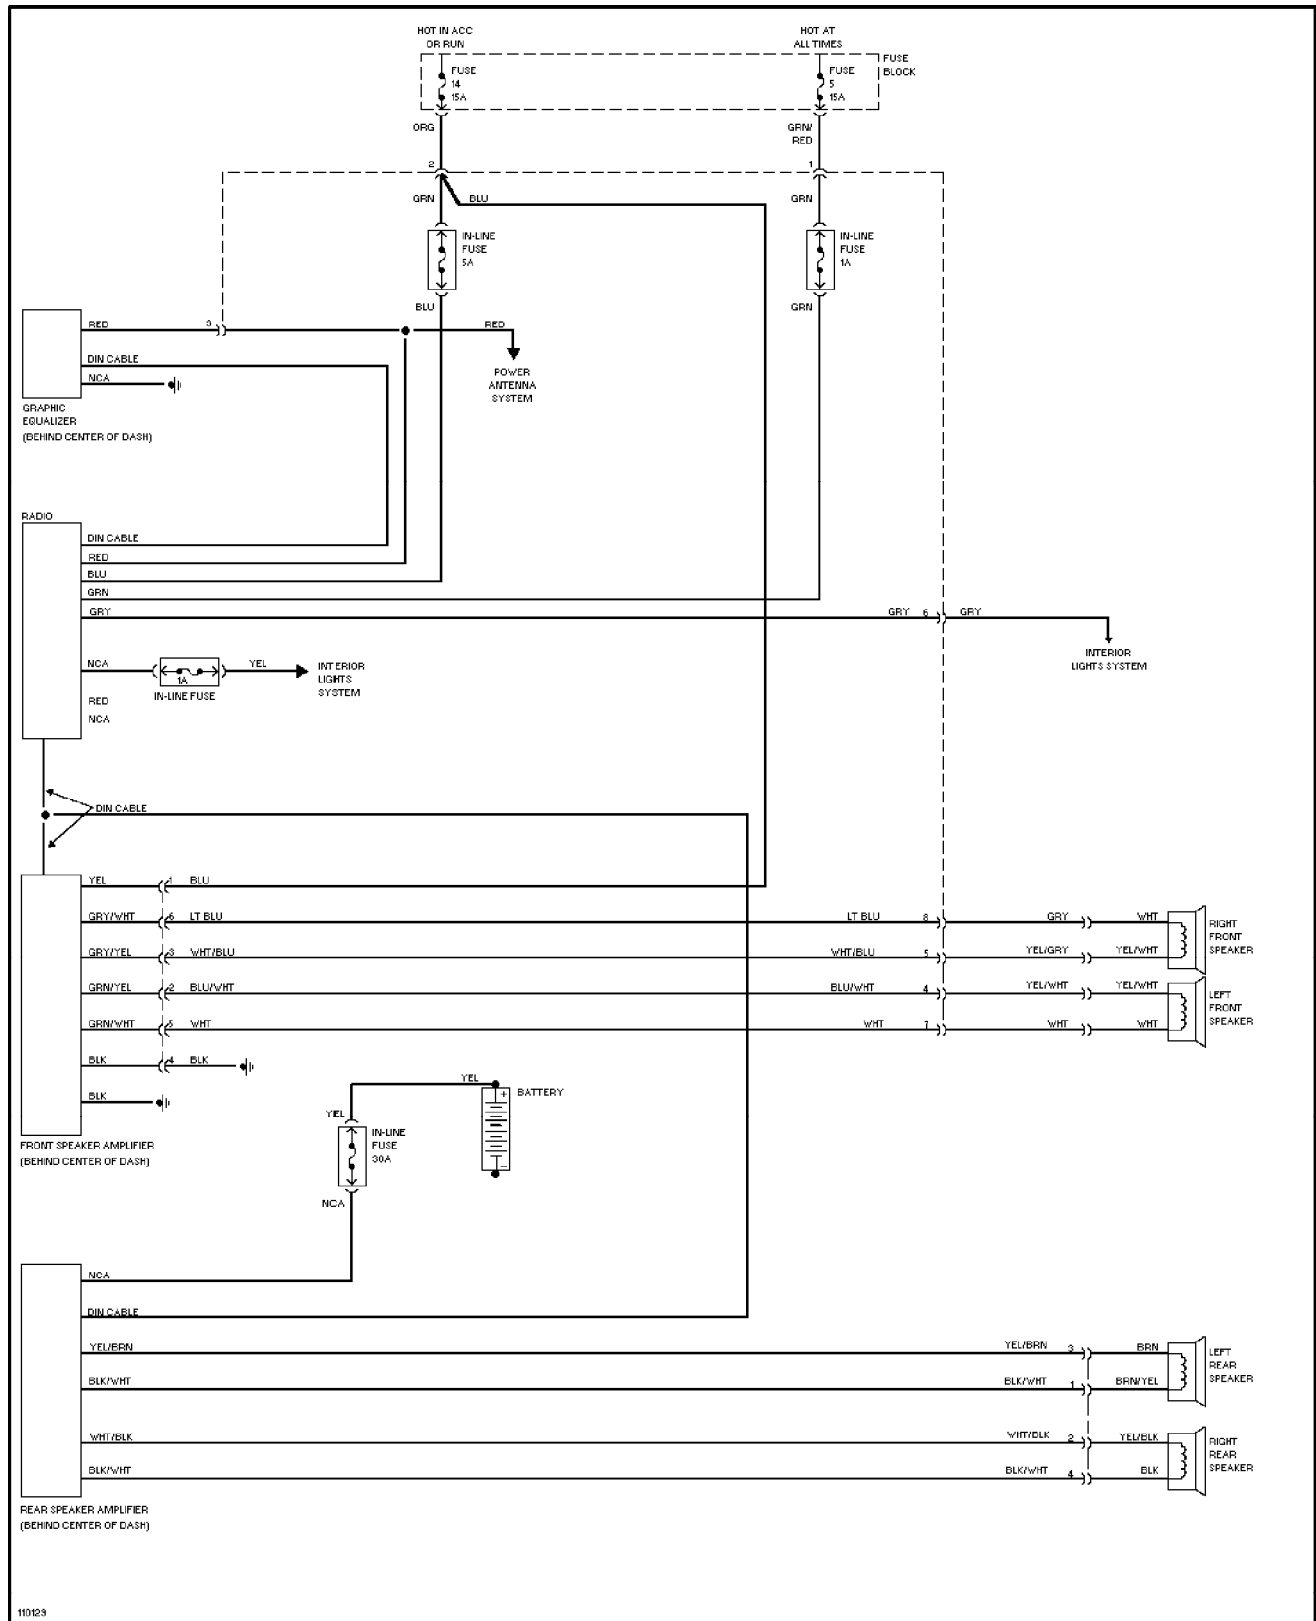

SYSTEM WIRING DIAGRAMS

Radio Circuits

1985 Volvo 760

For x

Copyright © 1998 Mitchell Repair Information Company, LLC

Friday, July 23, 2004 07:29PM