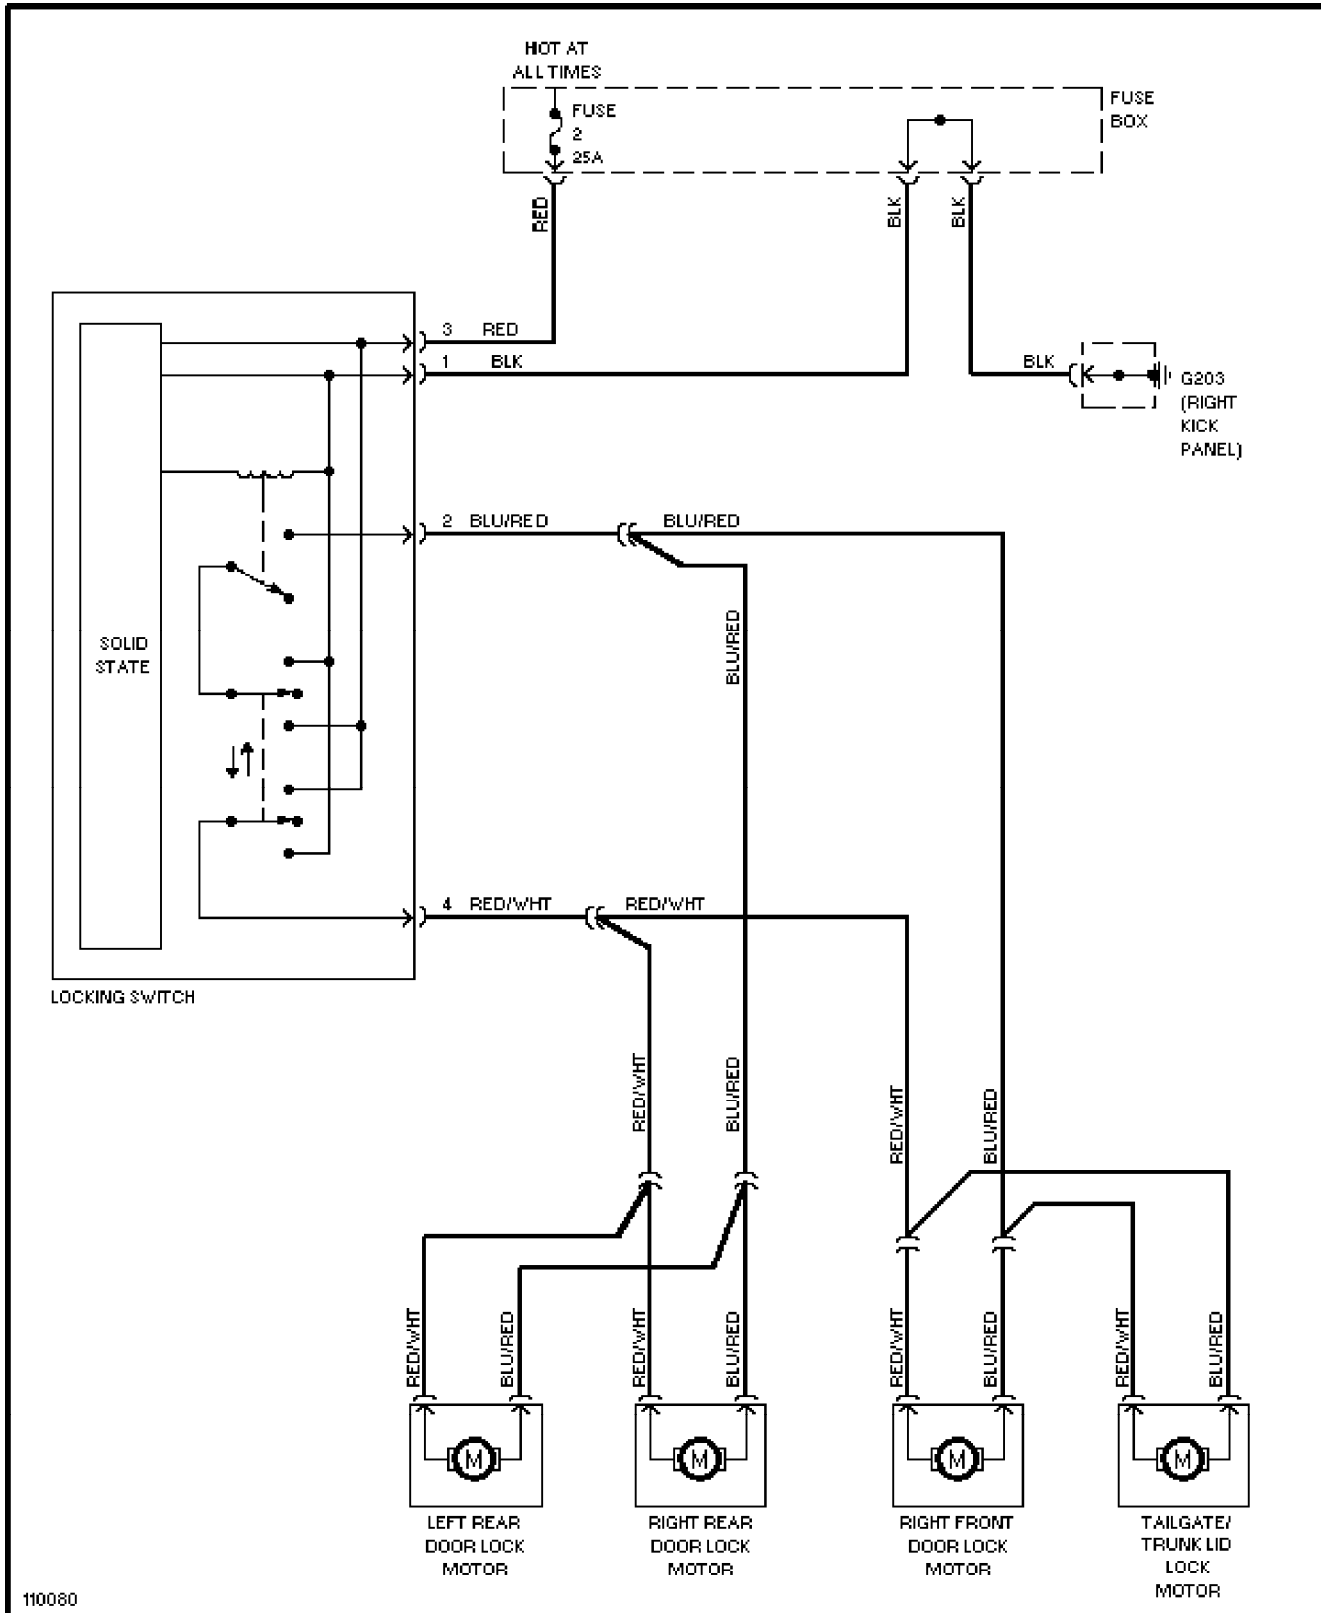

SYSTEM WIRING DIAGRAMS

Power Door Lock Circuit

1985 Volvo 760

For x

Copyright © 1998 Mitchell Repair Information Company, LLC

Friday, July 23, 2004 07:29PM