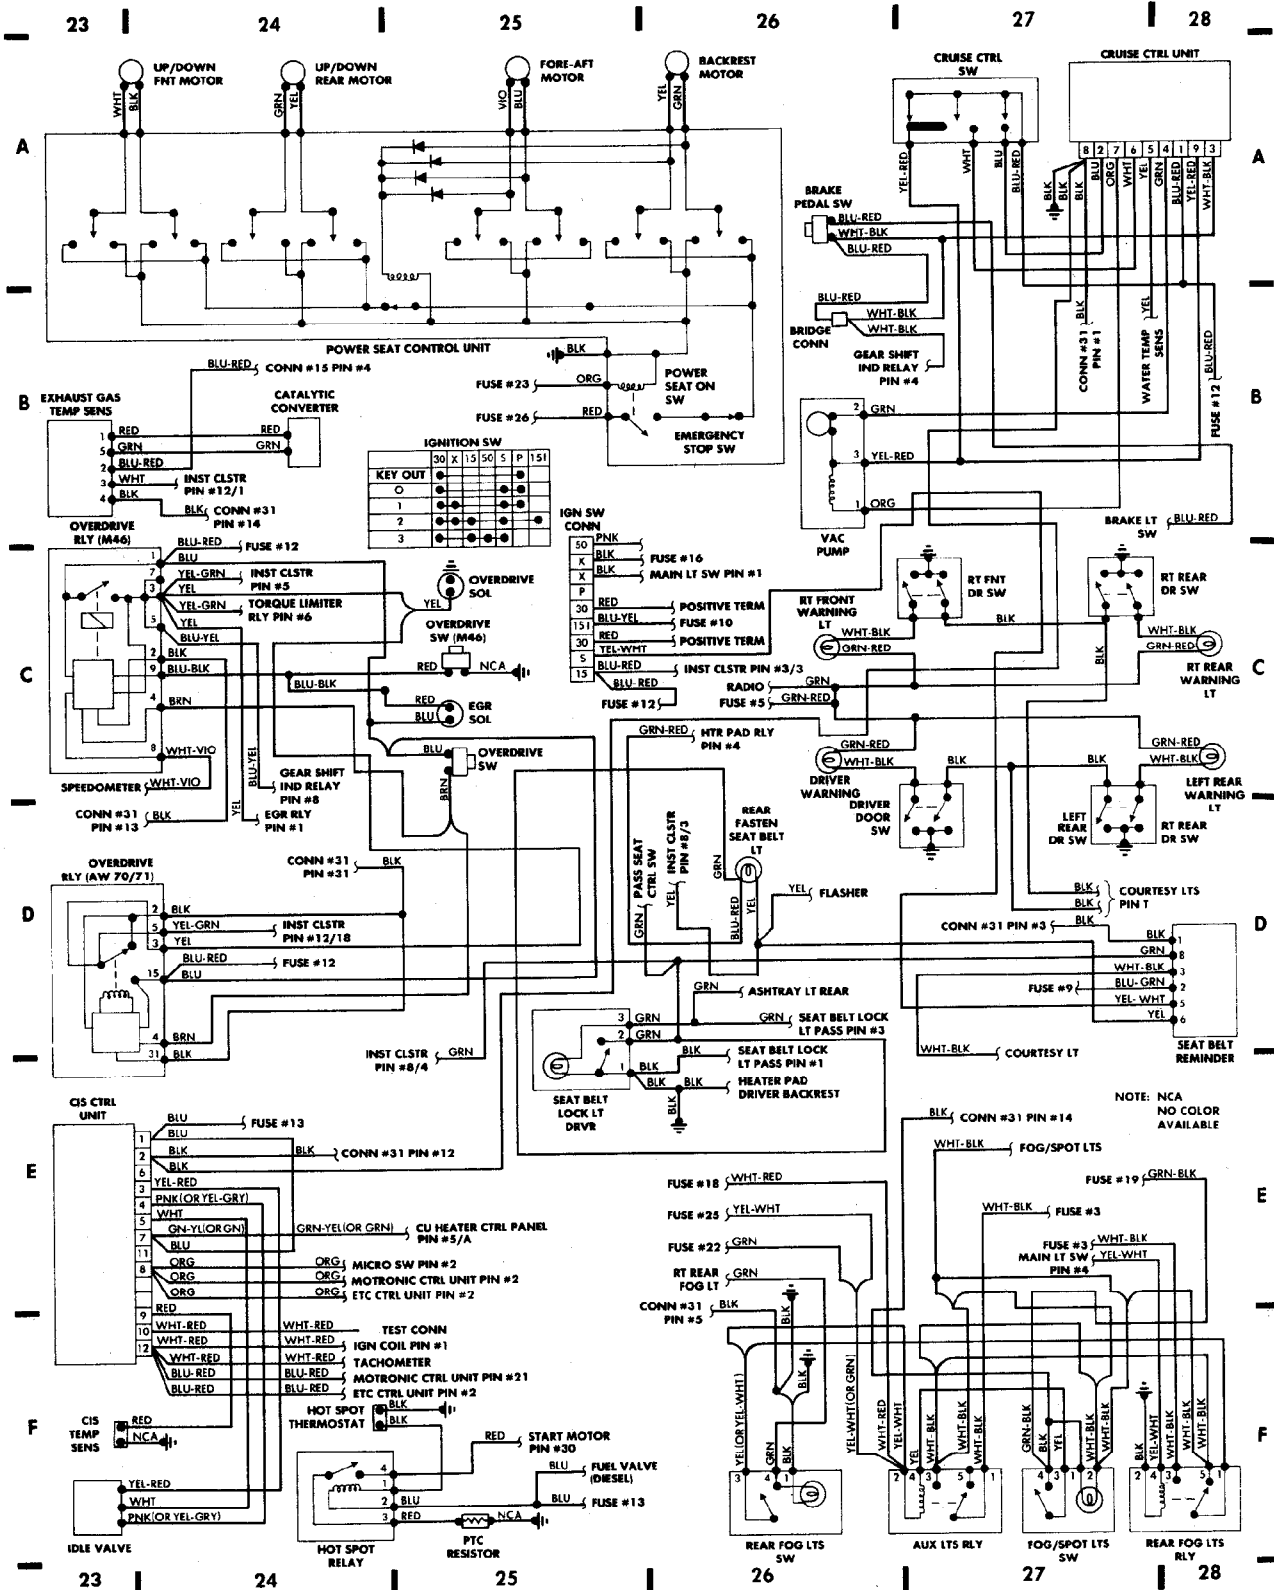

WIRING DIAGRAMS

Fig. 6: Underdash (Cont.)

1985 Volvo 760

For x

Copyright © 1998 Mitchell Repair Information Company, LLC
Friday, July 23, 2004 07:31PM