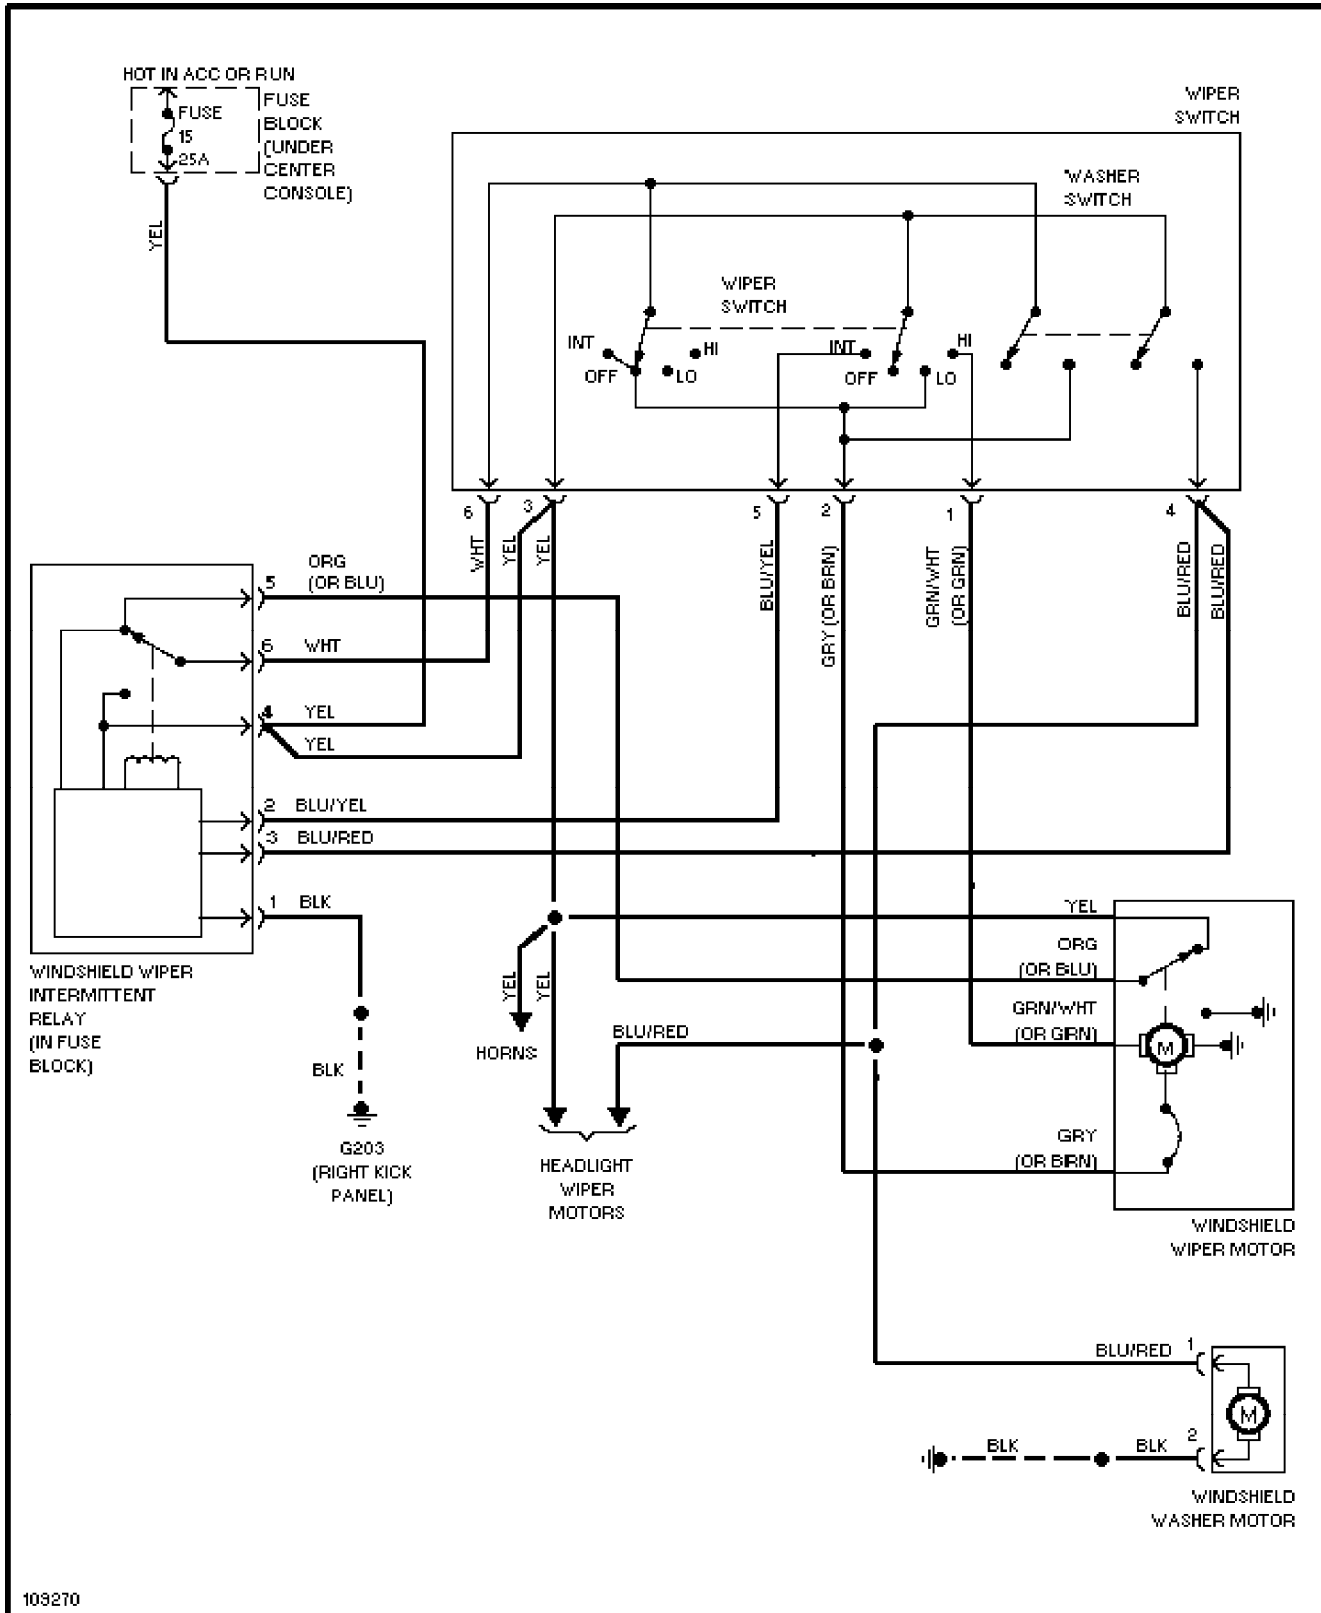

SYSTEM WIRING DIAGRAMS

Front Wiper/Washer Circuit

1985 Volvo 760

For x

Copyright © 1998 Mitchell Repair Information Company, LLC

Friday, July 23, 2004 07:30PM