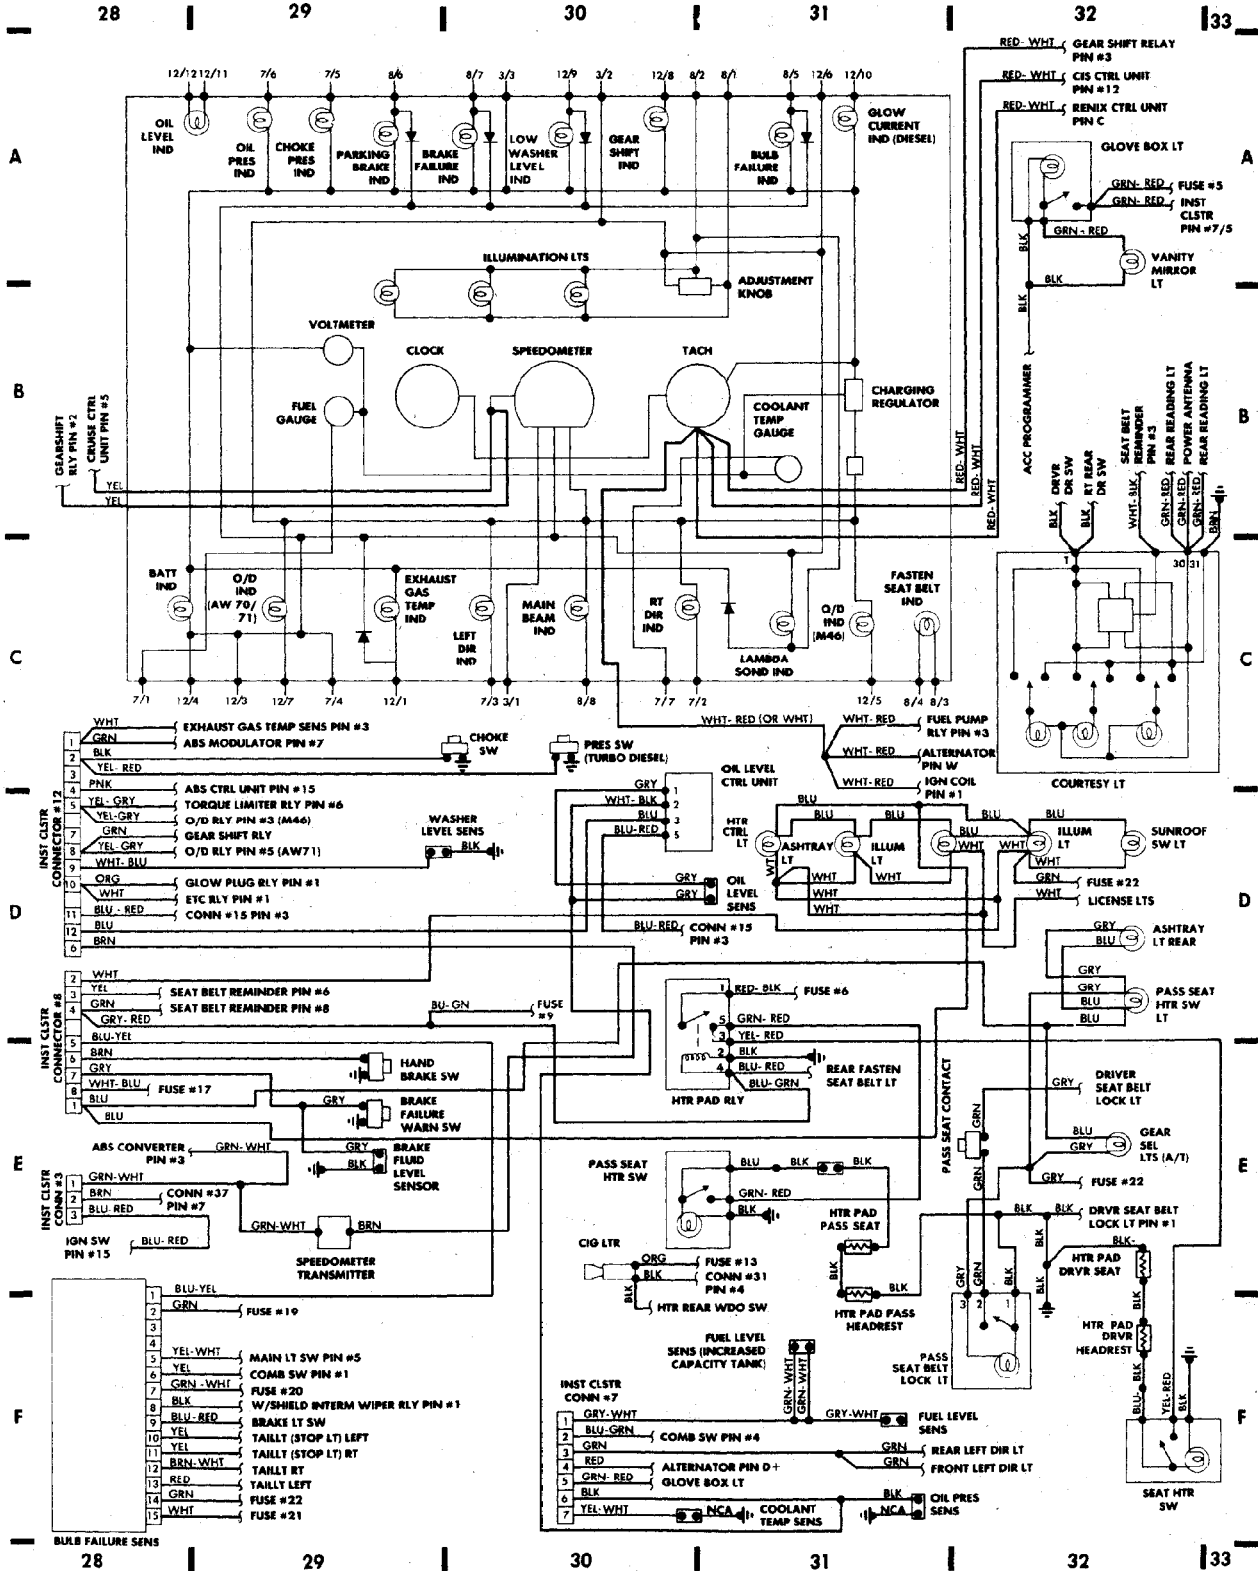

WIRING DIAGRAMS

Fig. 7: Instrument Panel

1985 Volvo 760

For x

Copyright © 1998 Mitchell Repair Information Company, LLC
Friday, July 23, 2004 07:31PM