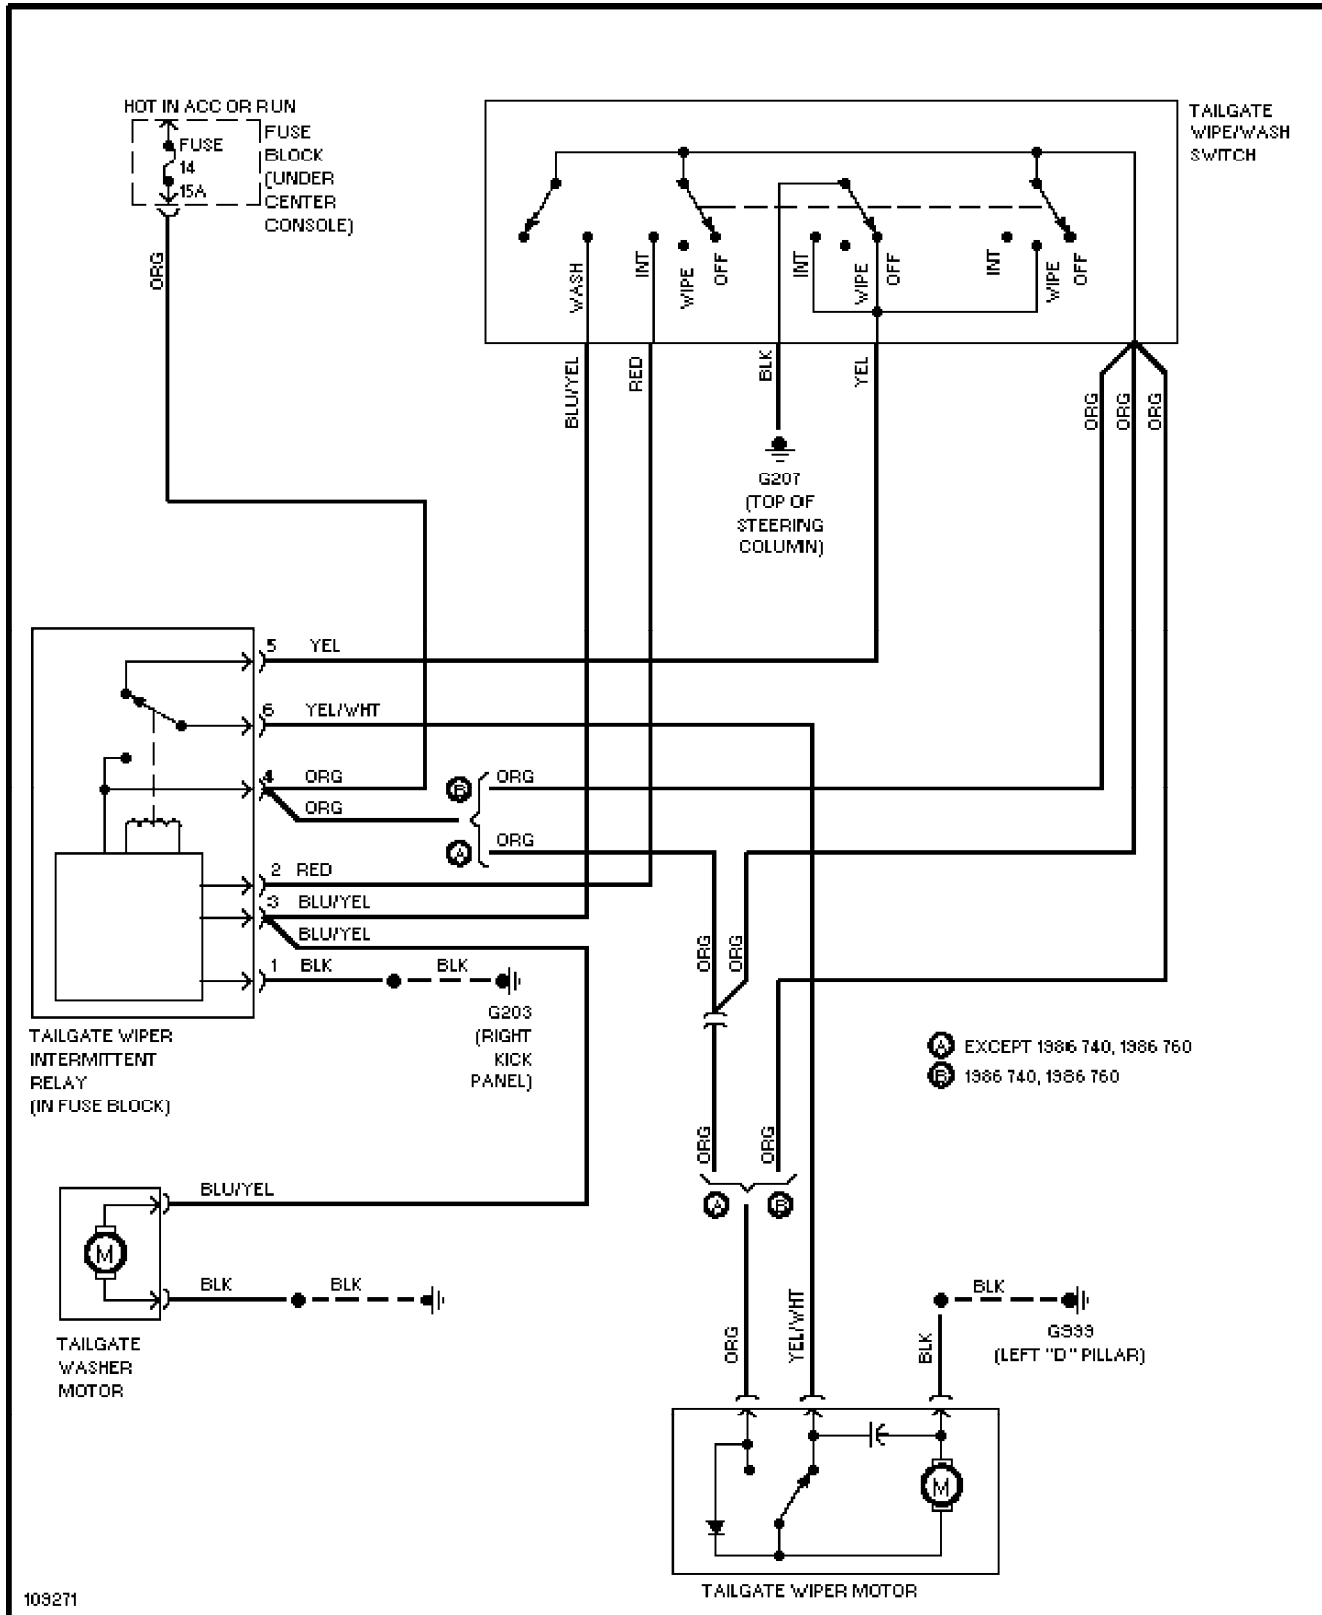

Friday, July 23, 2004 07:30PM

SYSTEM WIRING DIAGRAMS

Rear Wiper/Washer Circuit

1985 Volvo 760

For x

Copyright © 1998 Mitchell Repair Information Company, LLC

Friday, July 23, 2004 07:30PM

SYSTEM WIRING DIAGRAMS