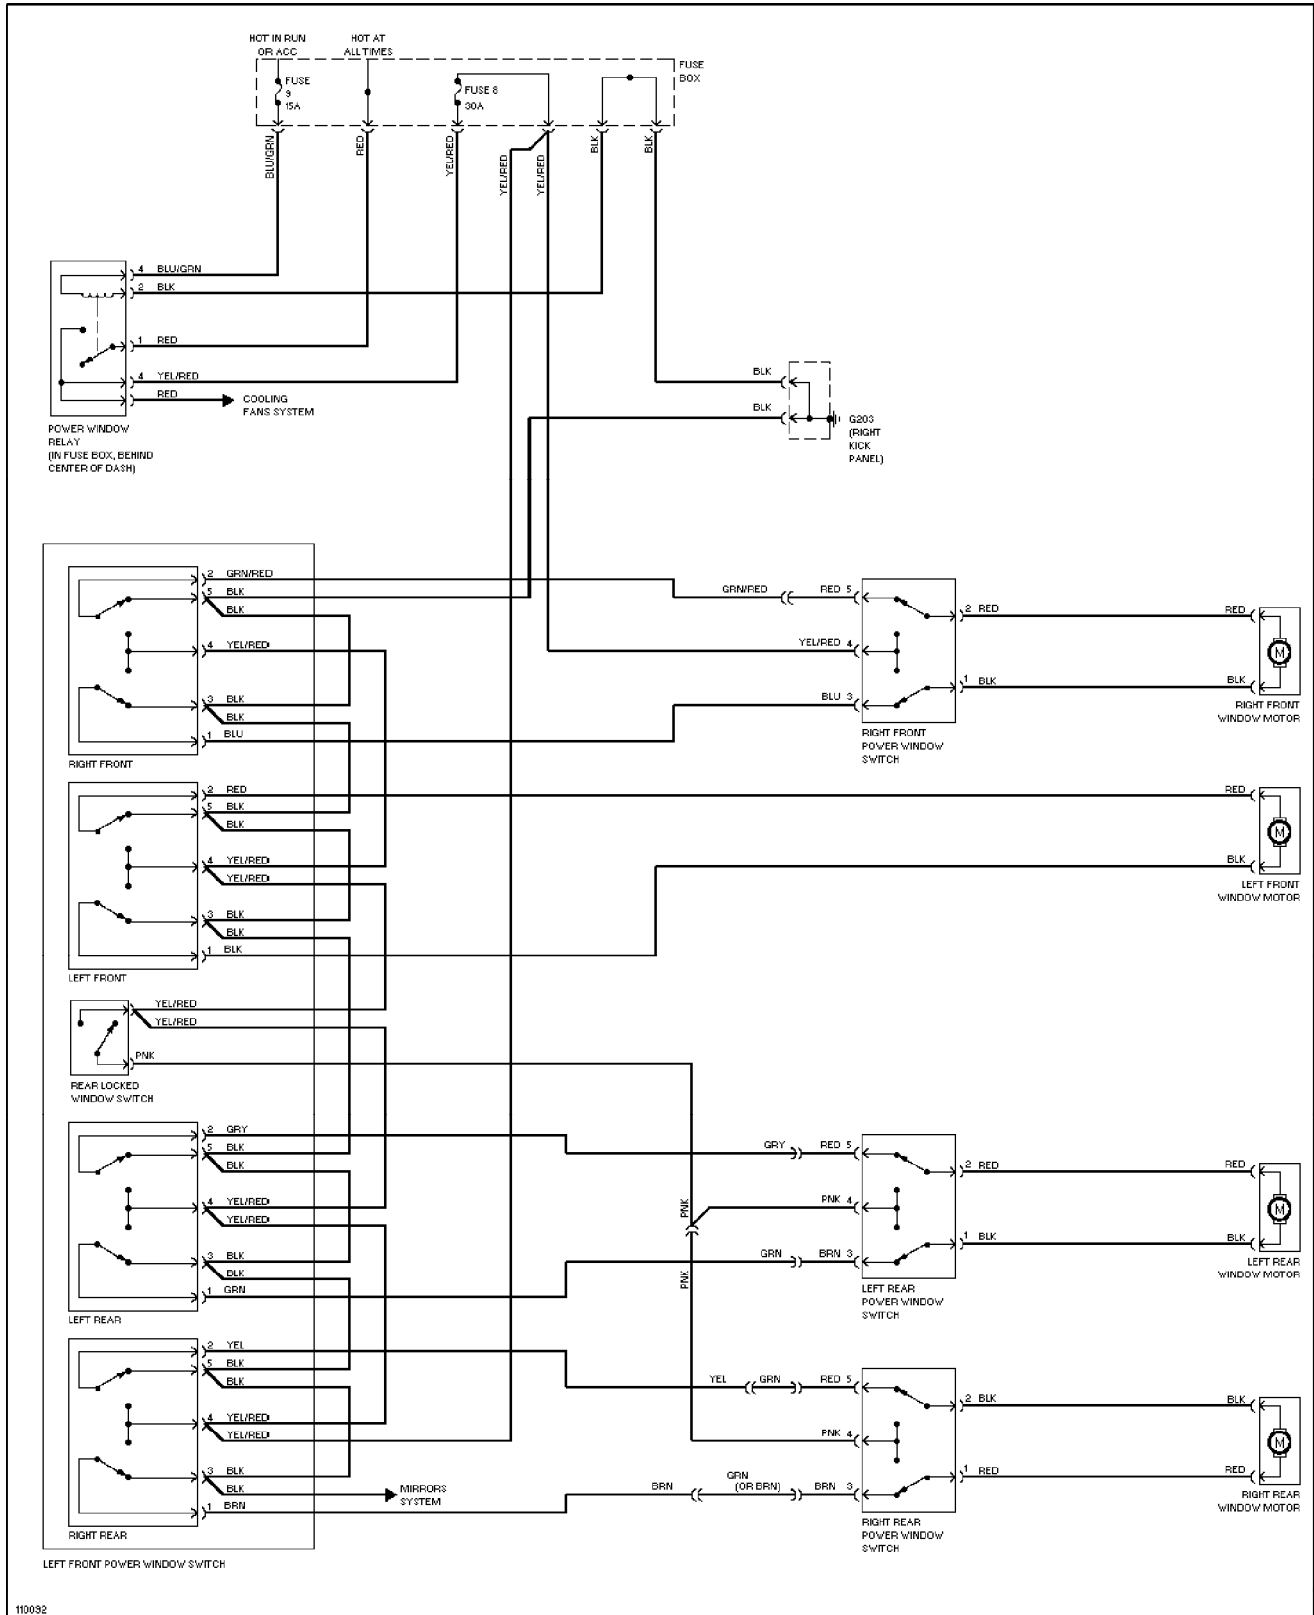

SYSTEM WIRING DIAGRAMS

Power Window Circuit

1985 Volvo 760

For x

Copyright © 1998 Mitchell Repair Information Company, LLC

Friday, July 23, 2004 07:29PM