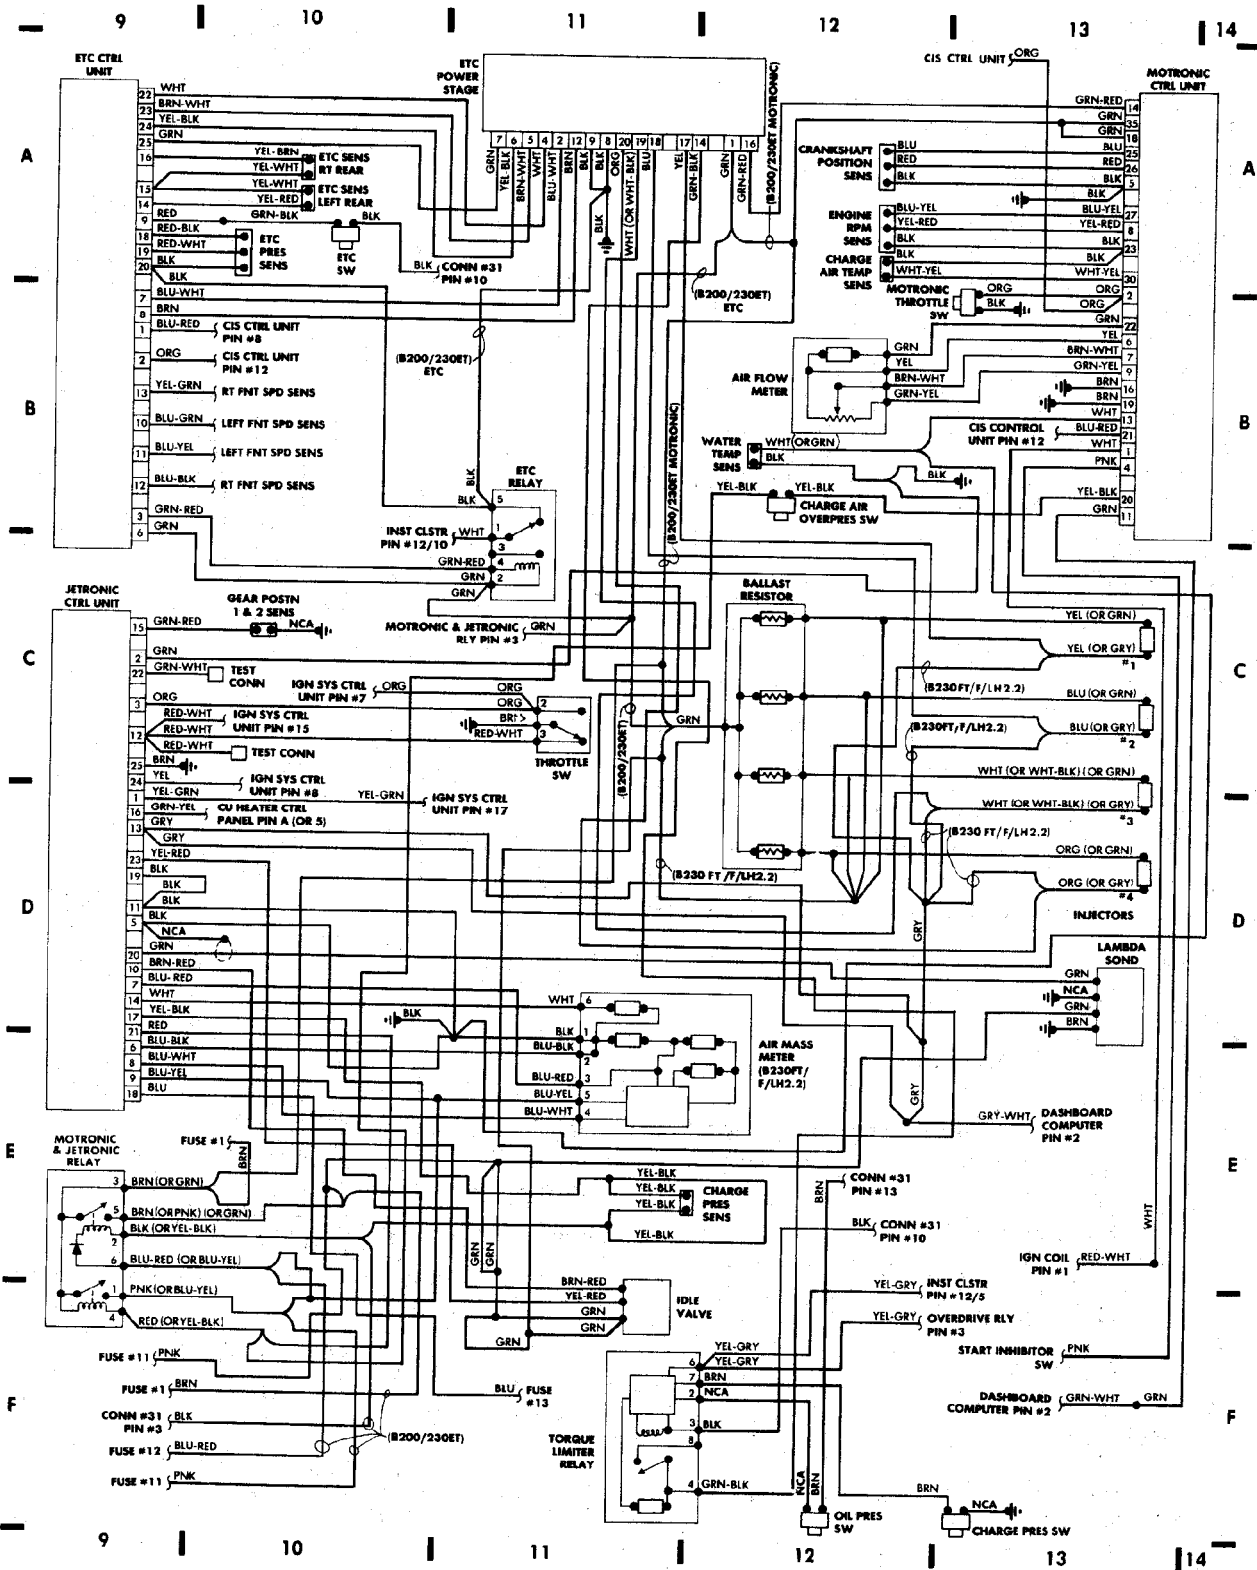

1985 Volvo 760

For x

Copyright © 1998 Mitchell Repair Information Company, LLC

Friday, July 23, 2004 07:30PM

SYSTEM WIRING DIAGRAMS

Starting Circuit

1985 Volvo 760

For x

Friday, July 23, 2004 07:30PM

SYSTEM WIRING DIAGRAMS

Rear Wiper/Washer Circuit

1985 Volvo 760

For x

Copyright © 1998 Mitchell Repair Information Company, LLC

Friday, July 23, 2004 07:30PM

SYSTEM WIRING DIAGRAMS

Horn Circuit

1985 Volvo 760

For x

Copyright © 1998 Mitchell Repair Information Company, LLC

Friday, July 23, 2004 07:29PM

SYSTEM WIRING DIAGRAMS

Power Antenna Circuit

1985 Volvo 760

WIRING DIAGRAMS

Fig. 4: Fuse Block

1985 Volvo 760

For x

Copyright © 1998 Mitchell Repair Information Company, LLC

Friday, July 23, 2004 07:31PM