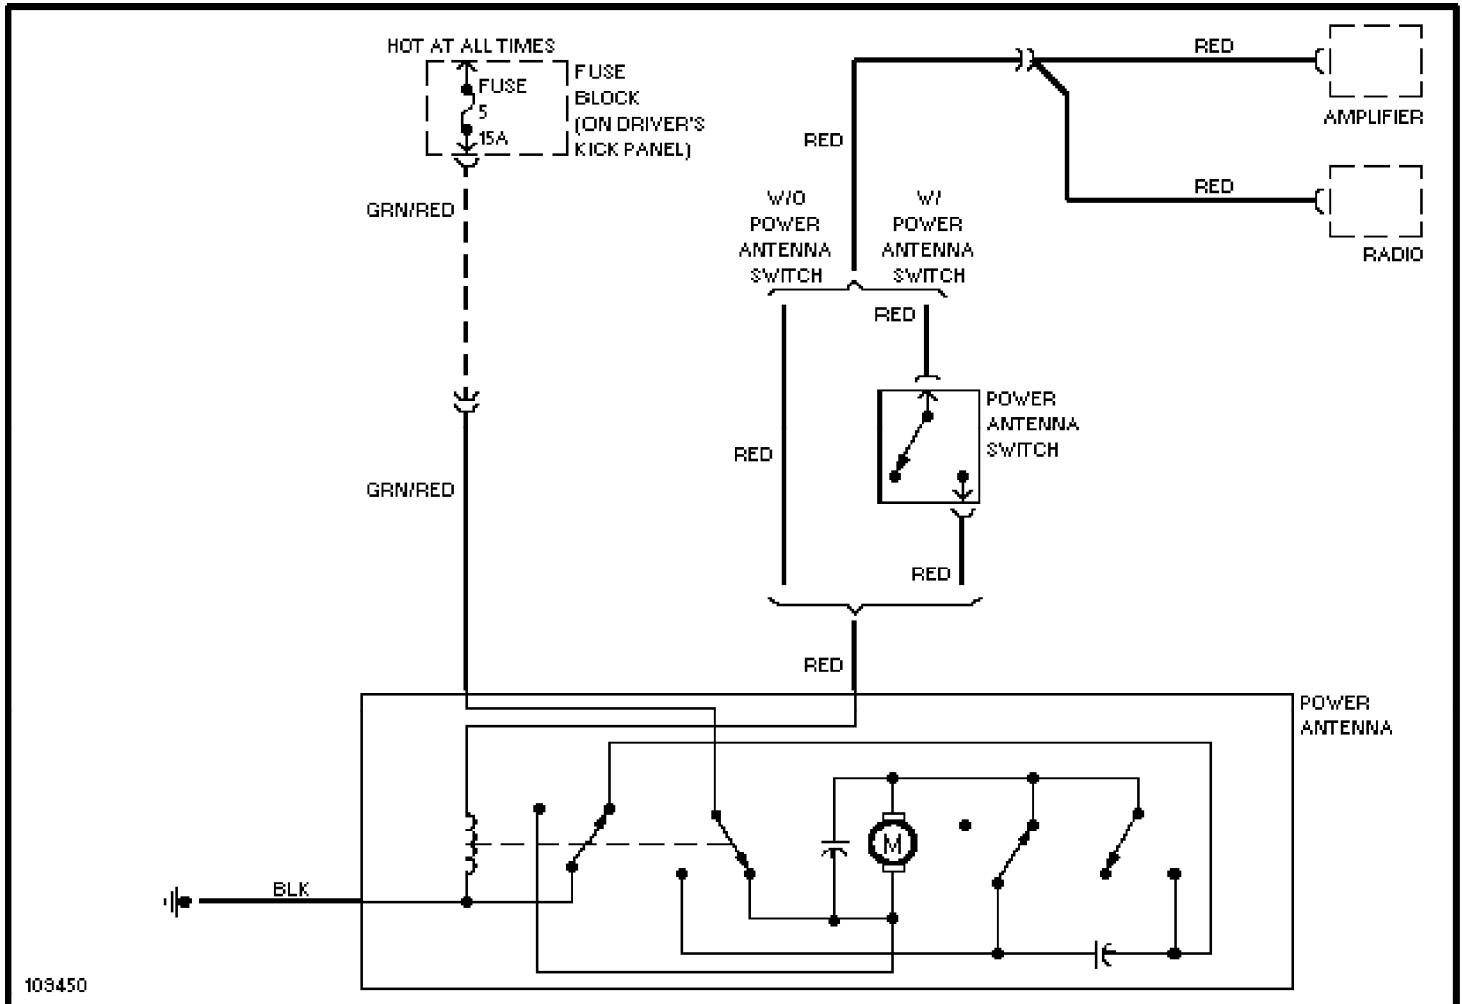

SYSTEM WIRING DIAGRAMS

Power Antenna Circuit

1985 Volvo 760

For x

Copyright © 1998 Mitchell Repair Information Company, LLC

Friday, July 23, 2004 07:29PM