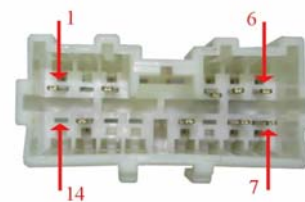

Volvo 2

Volvo Supply

N°	Connector	Color	Description
3	Volvo 2	Yellow	+12 V Ignition
1	Volvo 2	Black	Ground
14	Volvo 2	Red	+12 V Permanent

Volvo Audio

N°	Color	Description
	Green	Rear left speaker +
	White	Front left speaker +
	Grey	Front Right speaker +
	Violet	Rear Right speaker +
	Green Black	Rear Left speaker -
	White Black	Front Left speaker -
	Grey Black	Front Right speaker-
	Black Violet	Rear Right speaker -

Volvo Supply

N°	Color	Description
	Yellow	+12 V Ignition
	Black	Ground
	Red	+12 V Permanent