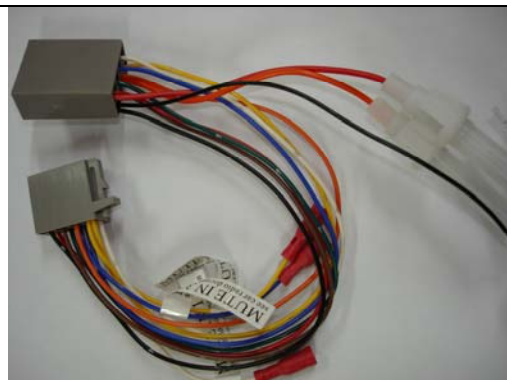

Wiring for Volvo 4 ISO Adapter

Car's models :

760-850-940-960 :	< 1991
S70/V70/C70 :	1996-2000
S40/V40 :	1996-2000
S90/V90 :	1996-2000
FL Series :	< 1986

Reference : AC0000048AA

If you are interested, contact our sales department :

sales@parrot.fr

En attente d'une partie des connecteurs

Car kit Parrot Battery

Pin Number		Couleur	Description
1		White	Mute In 1
2		Yellow	Mute In 2
3		Blue	Mute In 3
4		Orange	+ 12V Memory
5		Green	
6		Brown	
7		Red	+ 12 V Permanent
8		Black	Masse