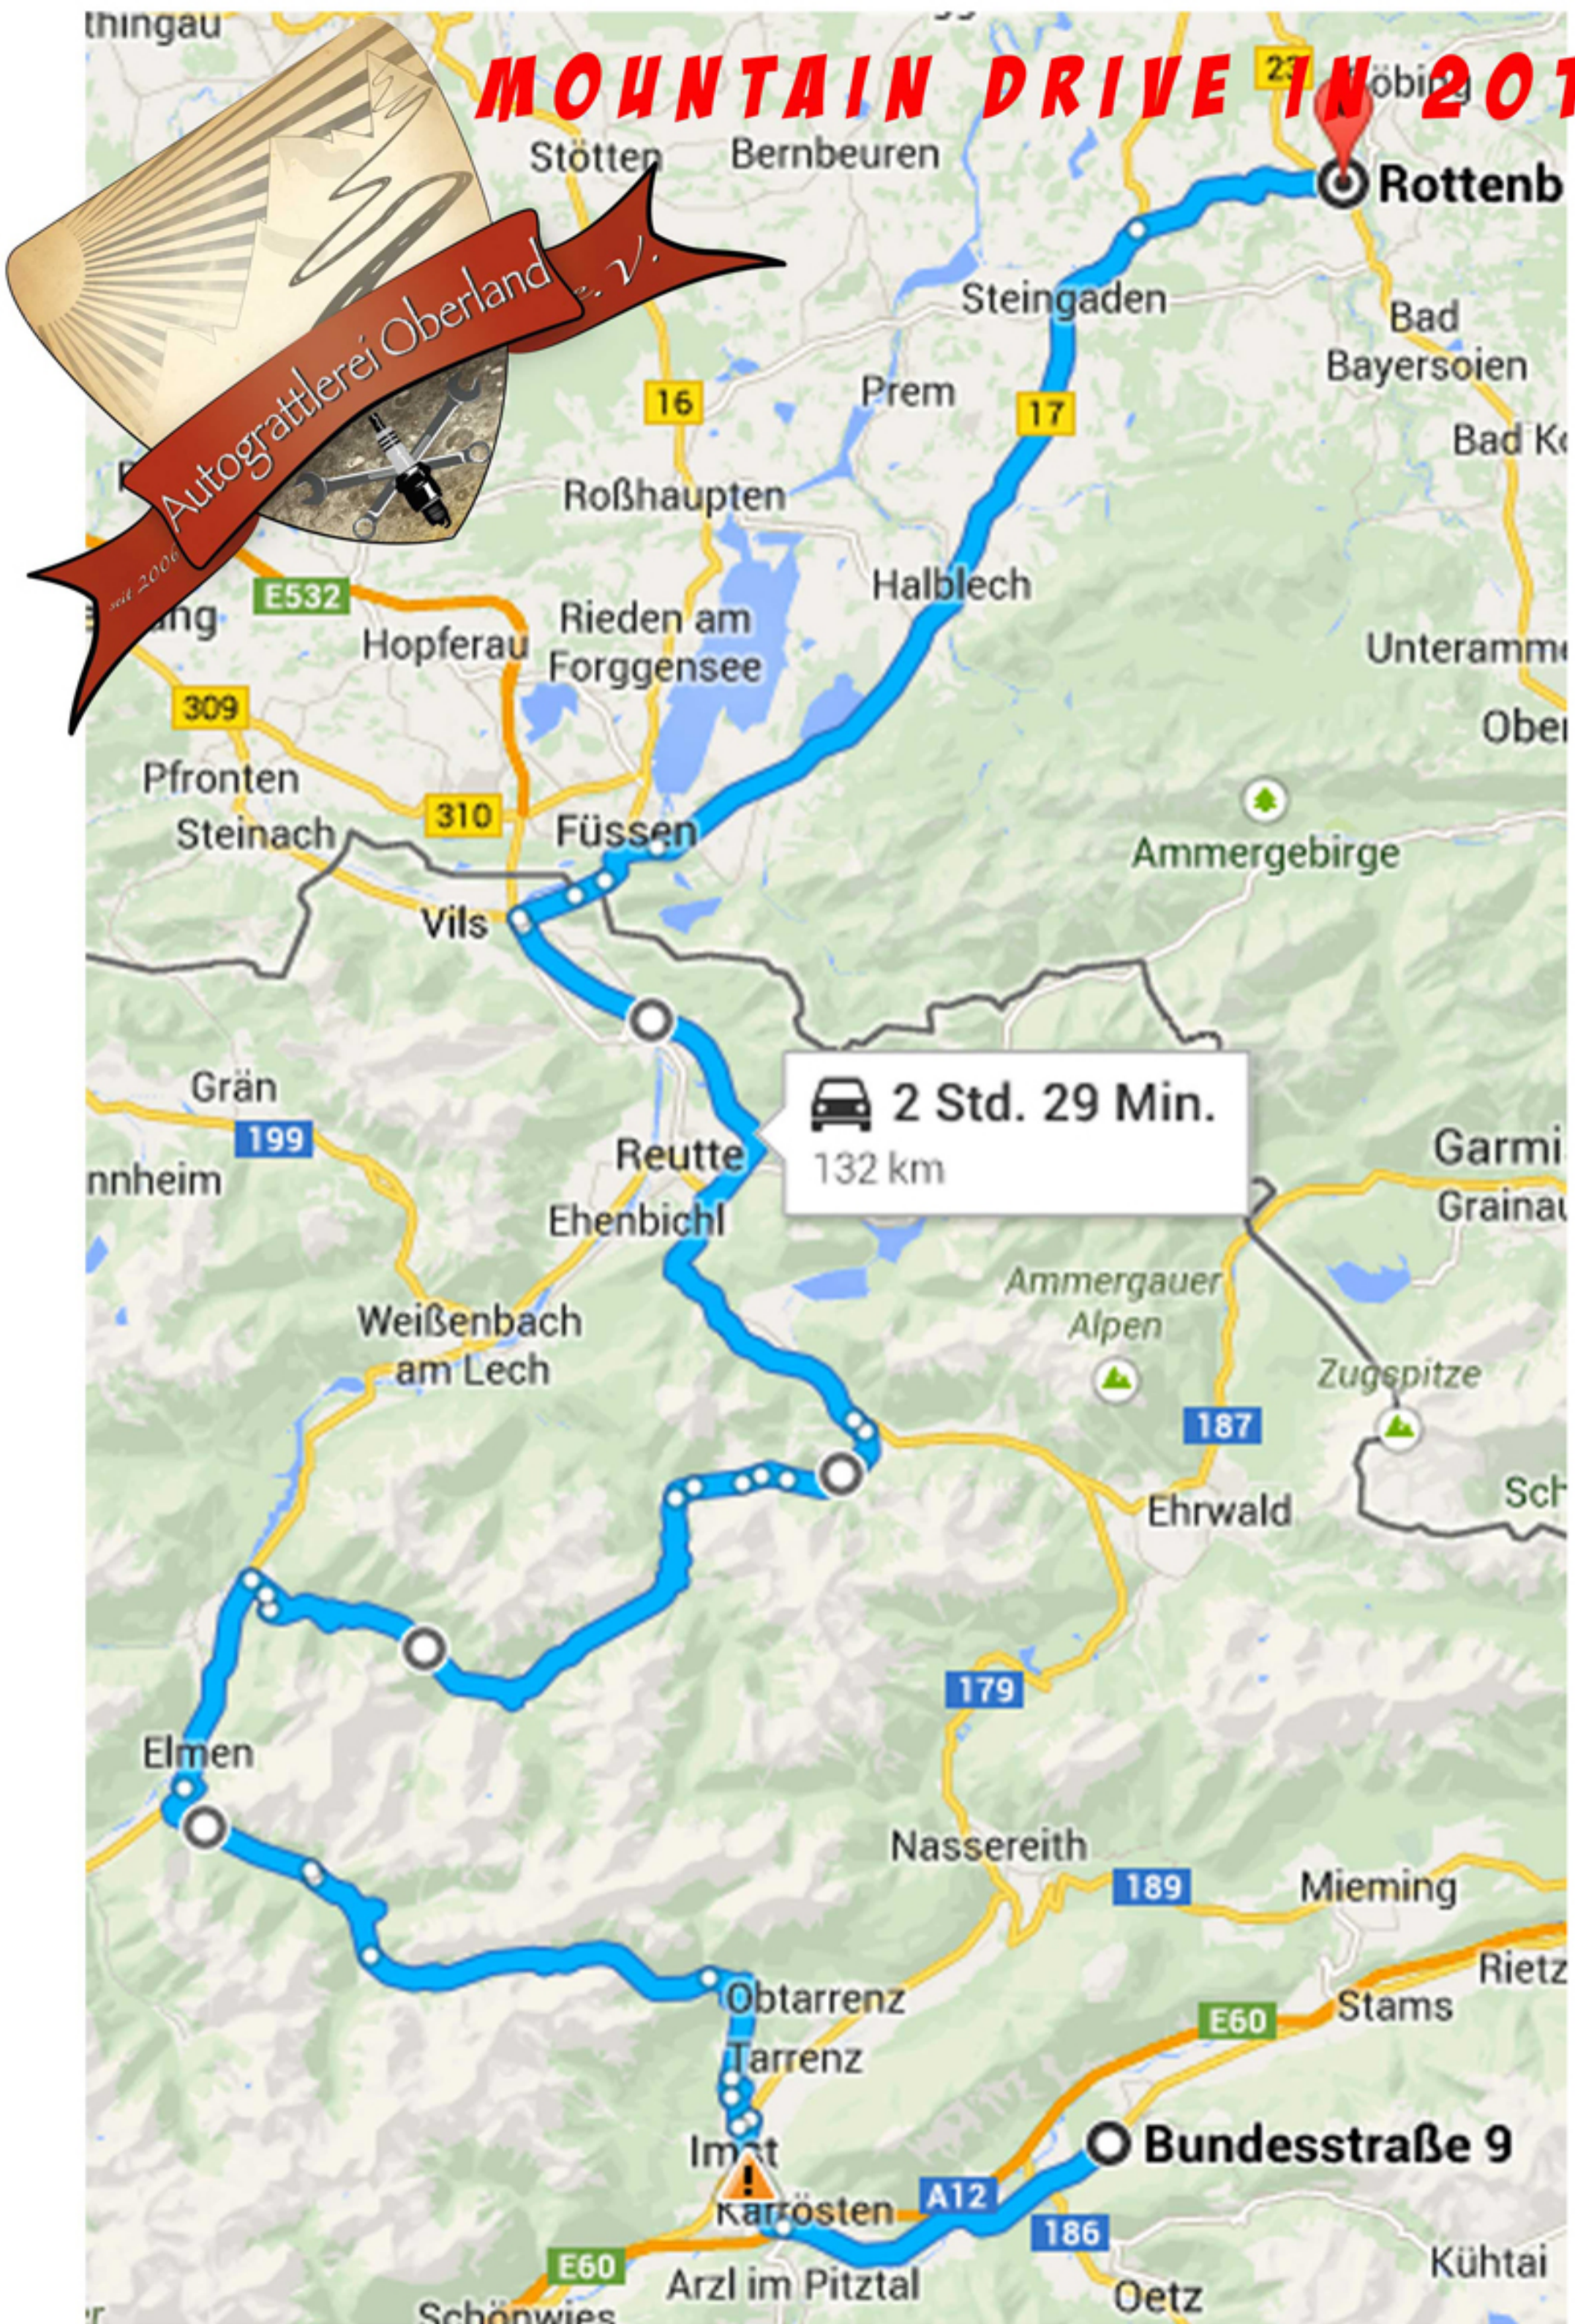

Lente

gle

A12

171

Staudach

Mötzer Dorfstraße

Mötzt

Mötzt

Inn

L236

MOUNTAIN DRIVE IN 2014

**TREFFPUNKT:
OILERS 69 AMERICAN ROADHOUSE
BUNDESSTRASSE 9
6425 HAIMING**

MOUNTAIN DRIVE IN 2014

 2 Std. 29 Min.
132 km

Autograttlerei Oberland

Bundesstraße 9

MOUNTAIN DRIVE IN 2014

MOUNTAIN DRIVE IN 2014

MOUNTAIN DRIVE IN 2014

MOUNTAIN DRIVE IN 2014

Autograttlerei Oberland