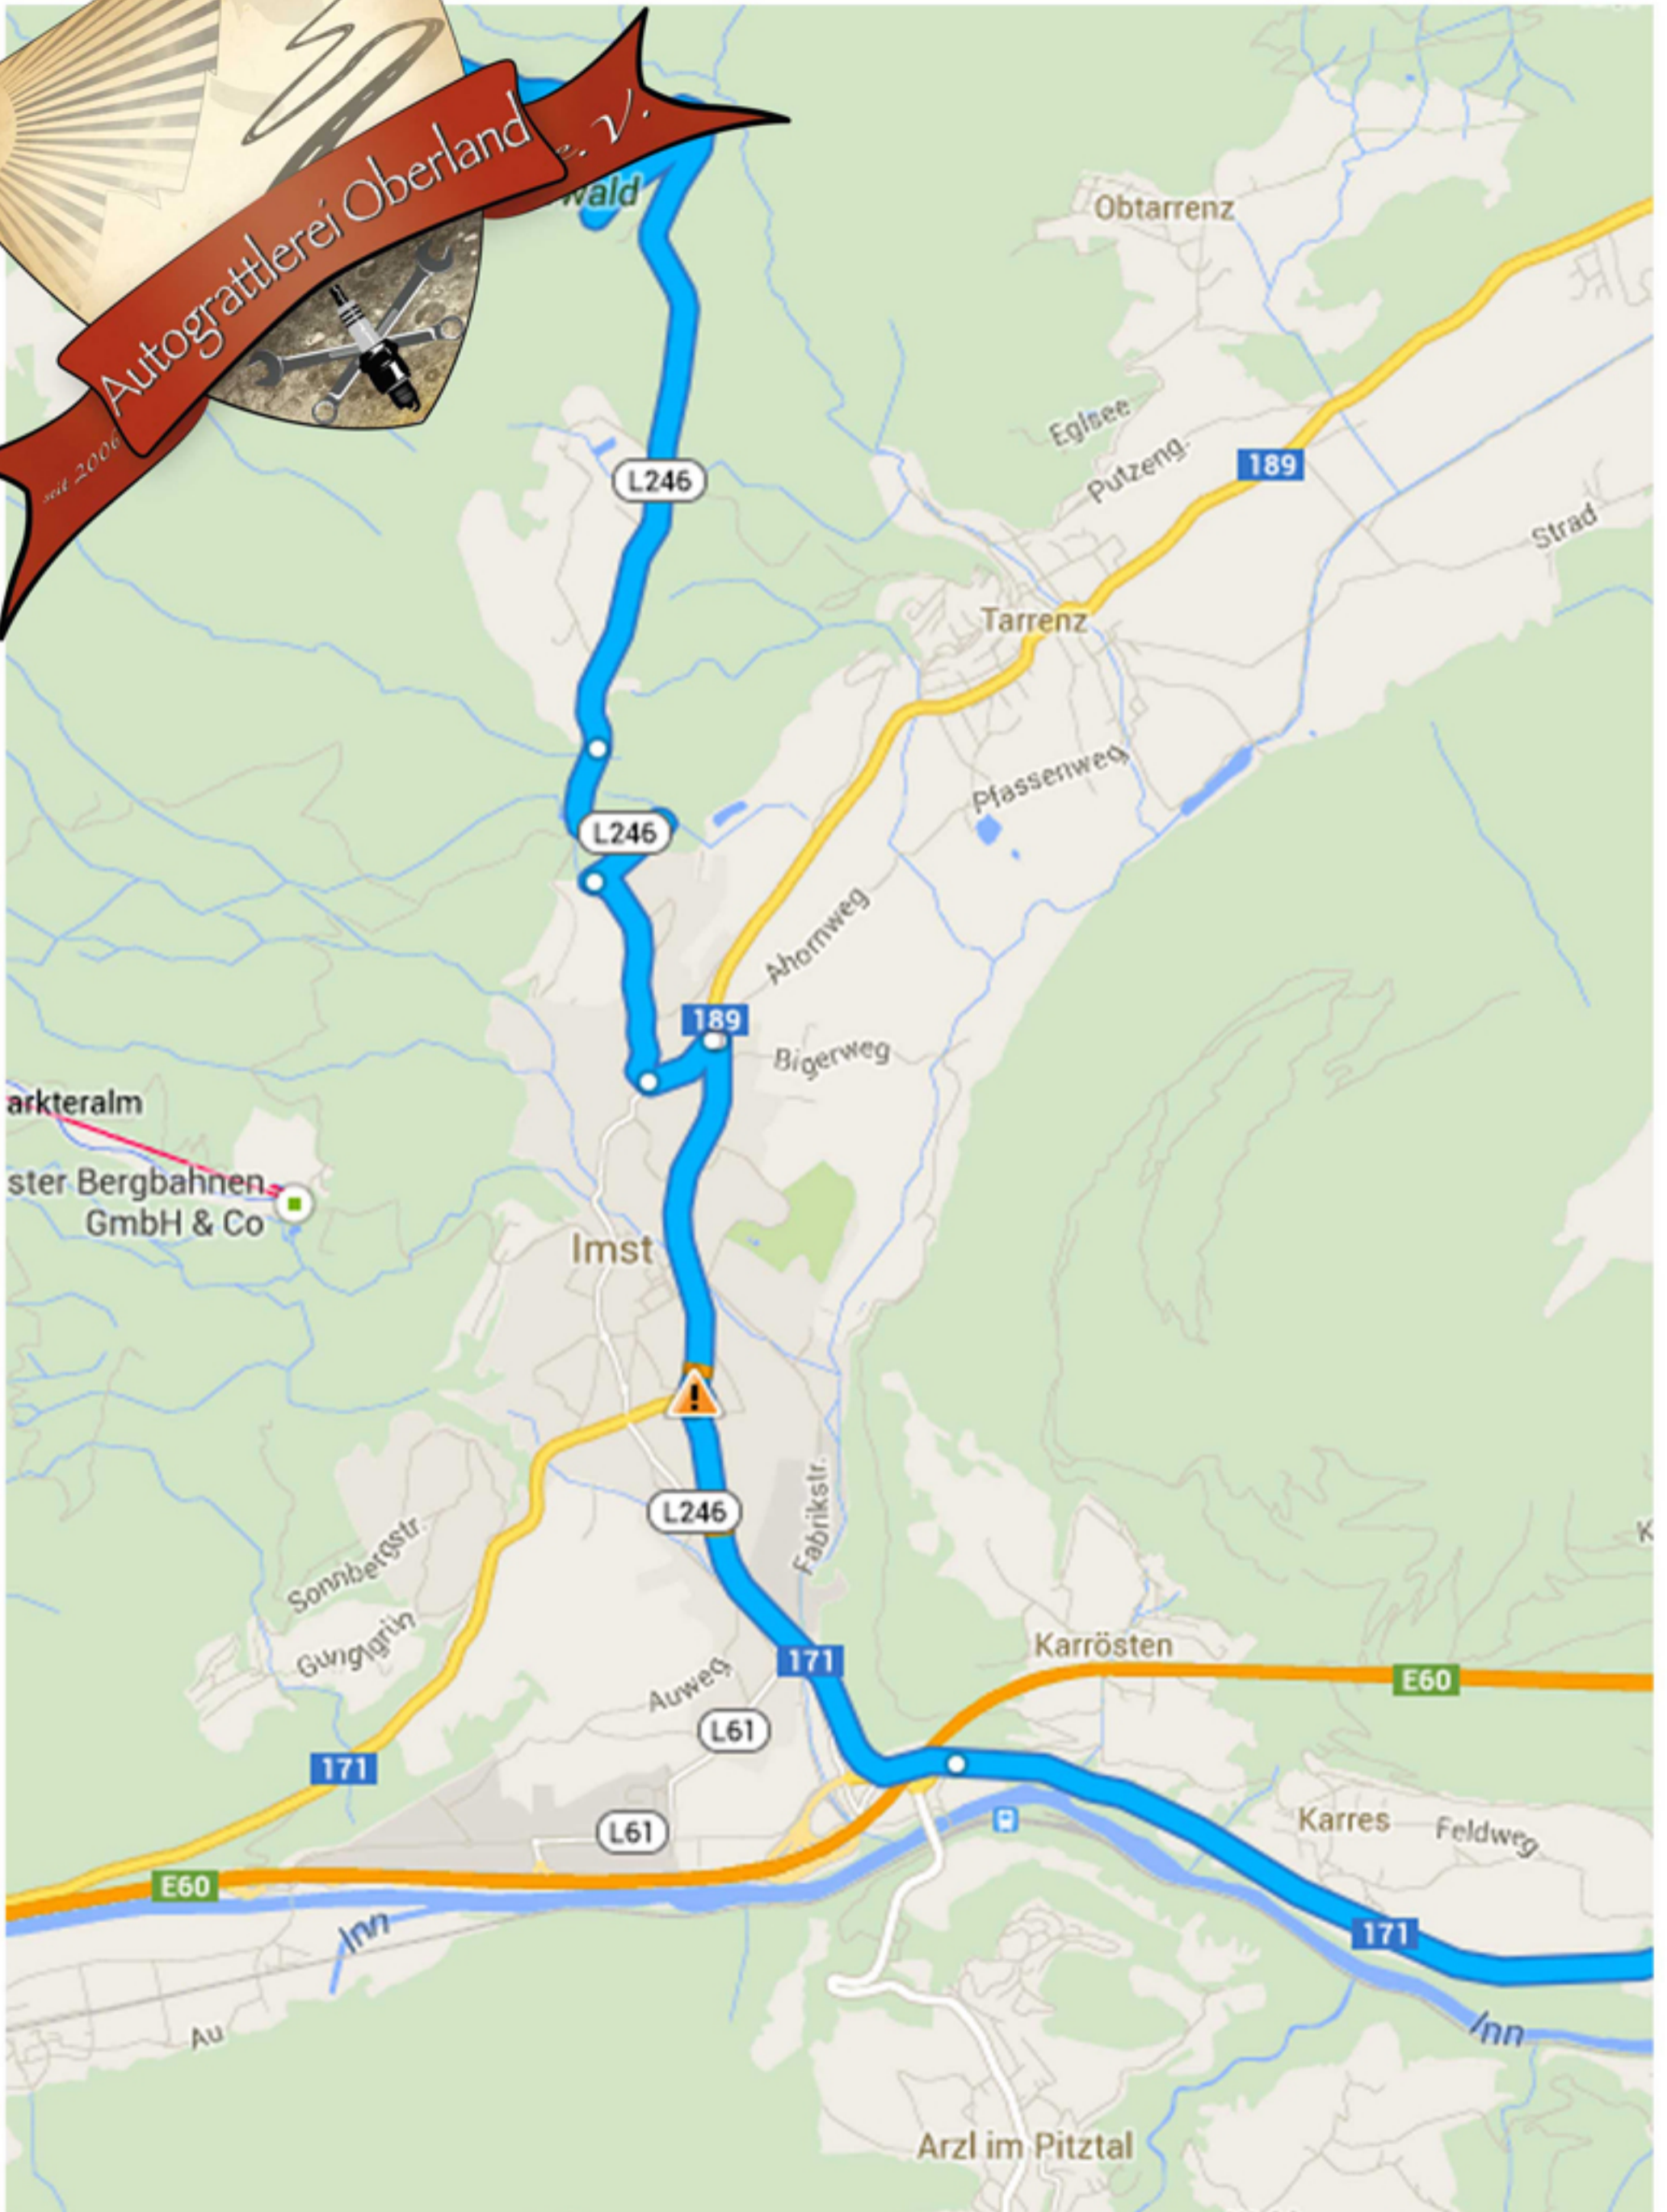

MOUNTAIN DRIVE IN 2014