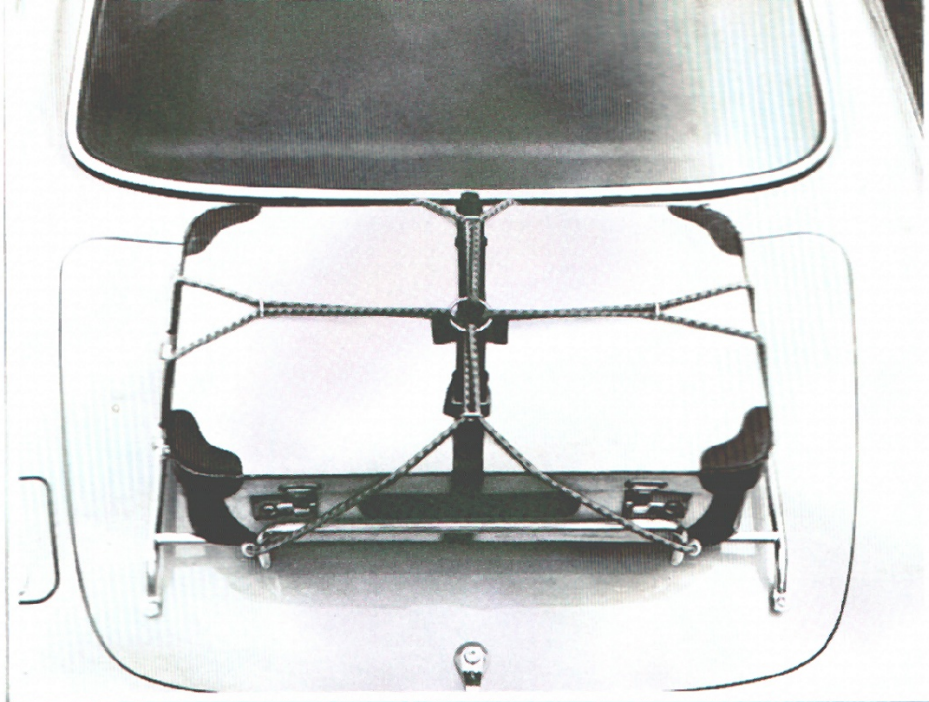

LUGGAGE RACK FOR THE 180

Mounts easily on the trunk lid. Chromed, electric-welded steel tubing. Load area 31" x 16".
Sugg. retail price $29.95

RETAINER

May be used on all Volvo racks. Made of fabric-covered tubing to hold luggage of varying dimensions. All racks.
Sugg. retail price $2.98

SKI RACK

Ideal for skier or surfer, Volvo's ski rack adds "let's go" convenience to ski and sea sports. All models.
Sugg. retail price $7.95