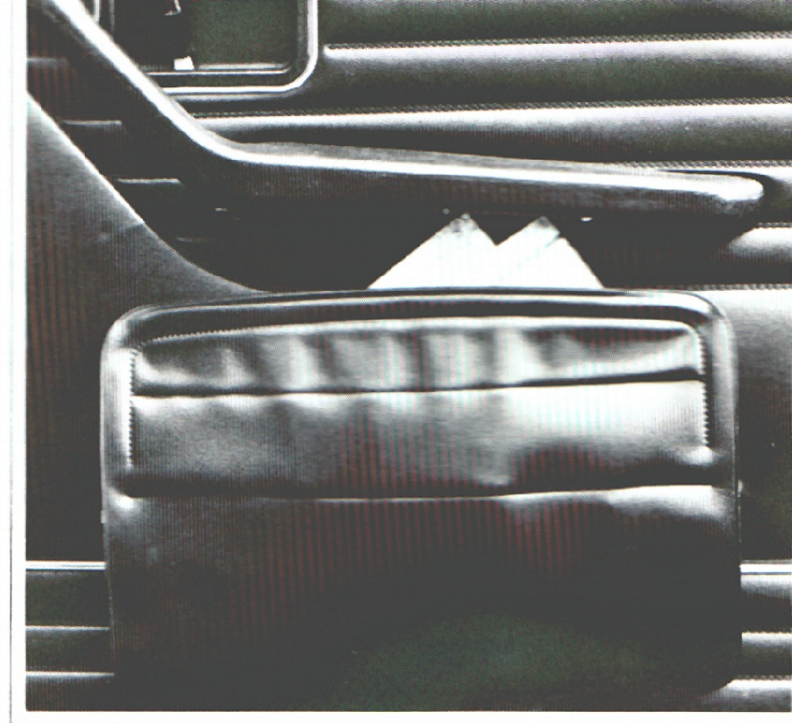

LUGGAGE COMPARTMENT BASKET

142/144/164

Sugg. retail price \$7.50

TUNEL B
140 Series
Sugg. retail

TUNNEL BASKET

140 Series

Sugg. retail price \$4.60

MAP POCKET