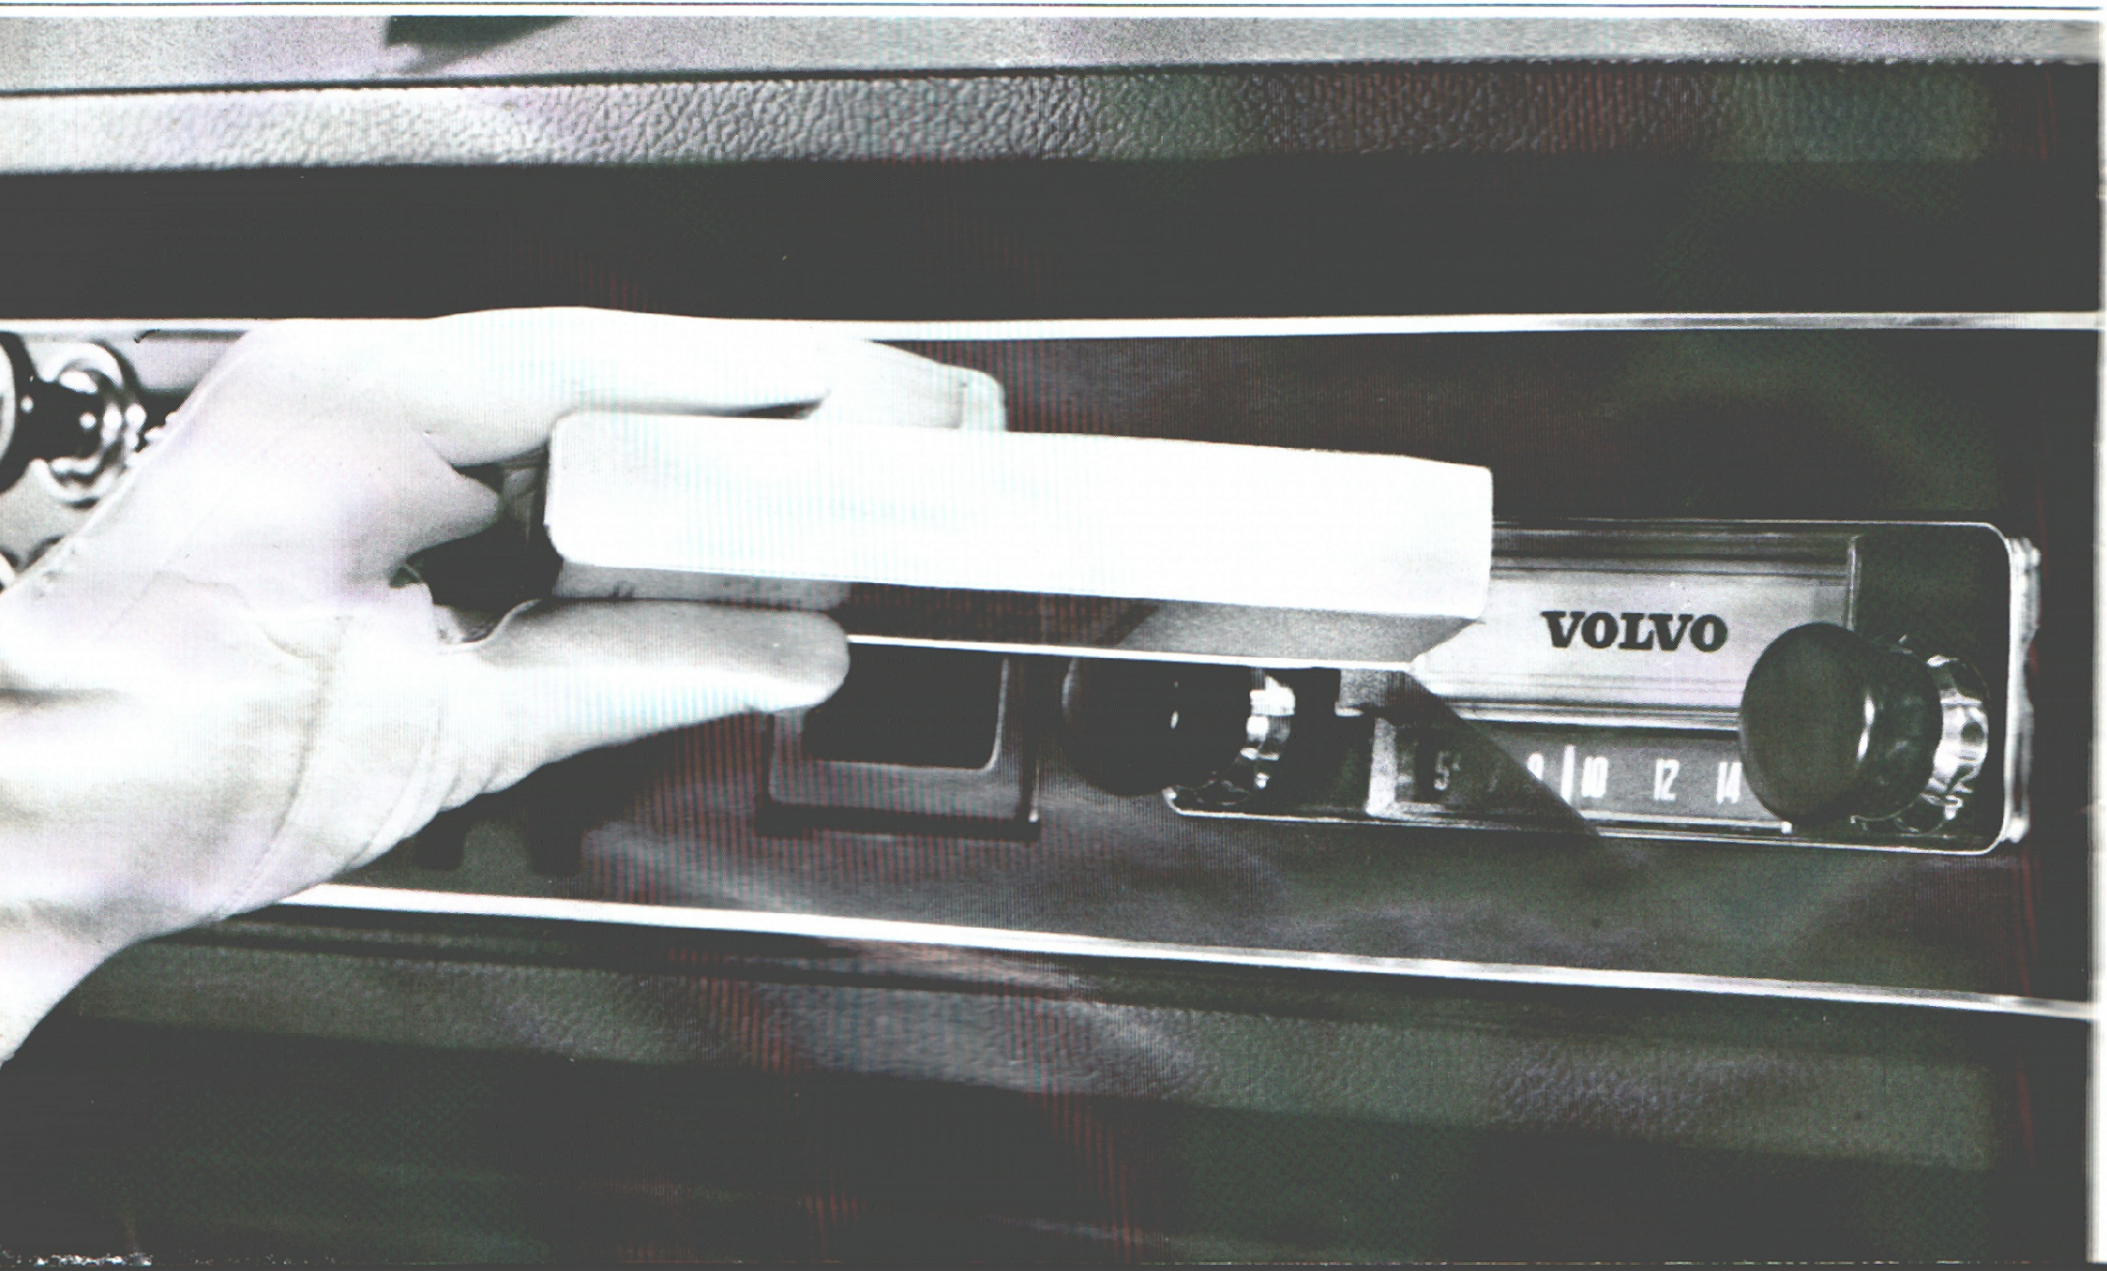

AM RADIO/STEREO TAPE PLAYER

Listen to your favorite radio-broadcasts—then switch to the stereo tape cartridge of your choice. Unsurpassed tonal quality. 140 Series /164
Sugg.retail price $147.50/Antenna Kit $2.45