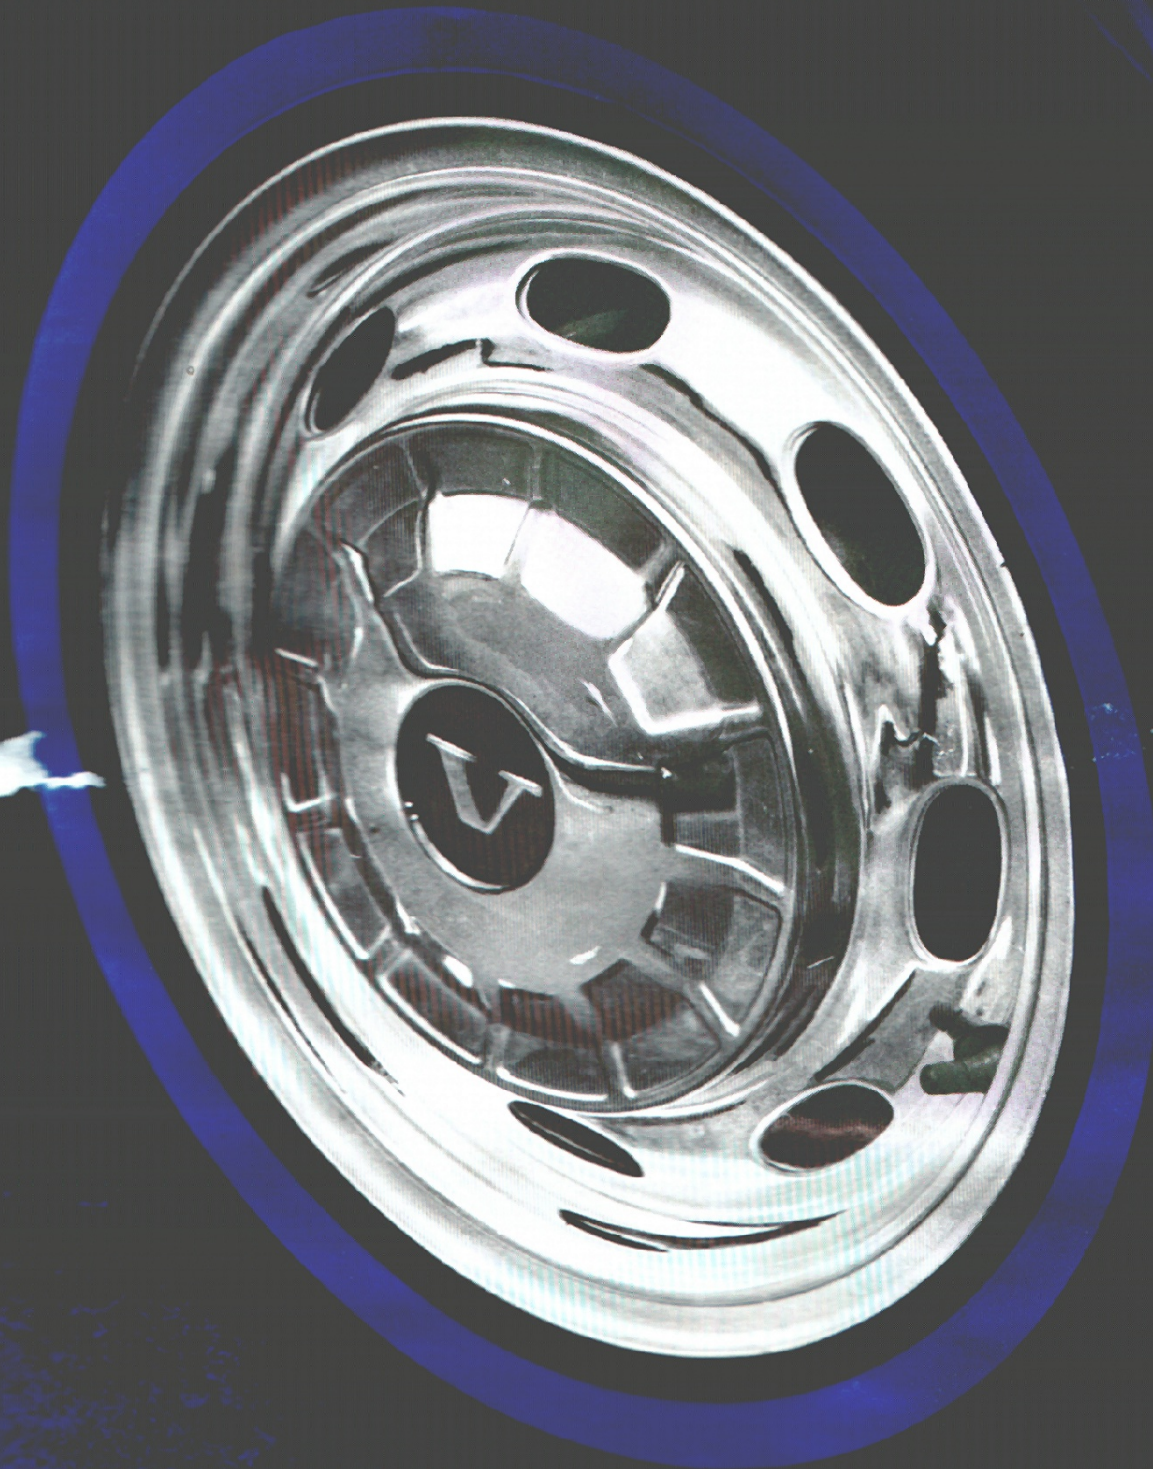

WHEEL TRIM RING, SLOTTED

Add a bit of dash to your Volvo with bright, anodized aluminum trim rings. Will not corrode. All 140 Series and 180 models from 1965 onward.

Sugg. retail price $10.95 set of 4

GAS CAP, LOCKABLE

Foil the petty thieves who siphon off gas while you're parked. 140 Series/164.

Sugg. retail price $7.95