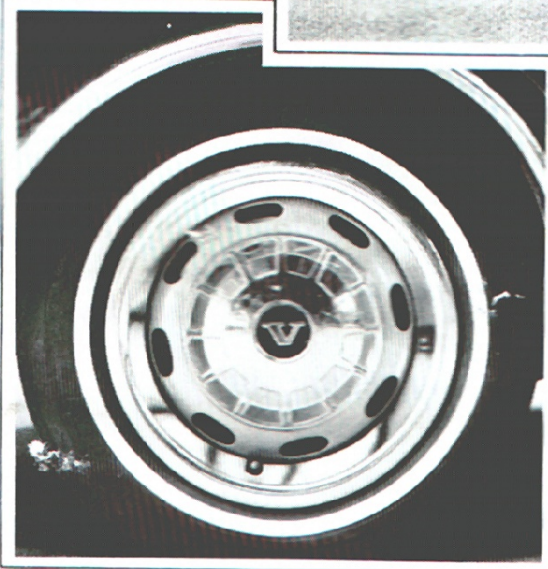

WHEEL TRIM RING

Gives a jaunty look to your Volvo. Made of deep-gloss chromed stainless steel. Easy to put on and take off. 142/144
Sugg. retail price $25.45 set of 4