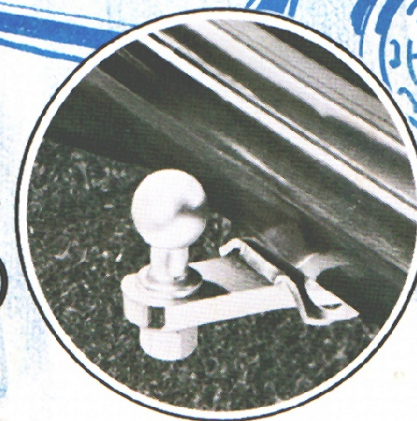

Added feature: moisture-proof pockets for your auto tools. 142/144/164

Sugg. retail price \$4.65

TOWING LINE

Special locking unit and insulated flexible cable facilitate attaching to towing hooks. This line is 6 feet long with a capacity of 4000 lbs. All models.

STEERING WHEEL COVER

Keep your hands warm in winter, dry in summer. Easily installed. All models.

Sugg. retail price \$2.95

WHEEL

is warm
summer.

be \$2.95

SERVICE MANUALS

For the mechanically-inclined owner who wants to know his Volvo better.
Sugg. retail price \$9.50 and \$11.25