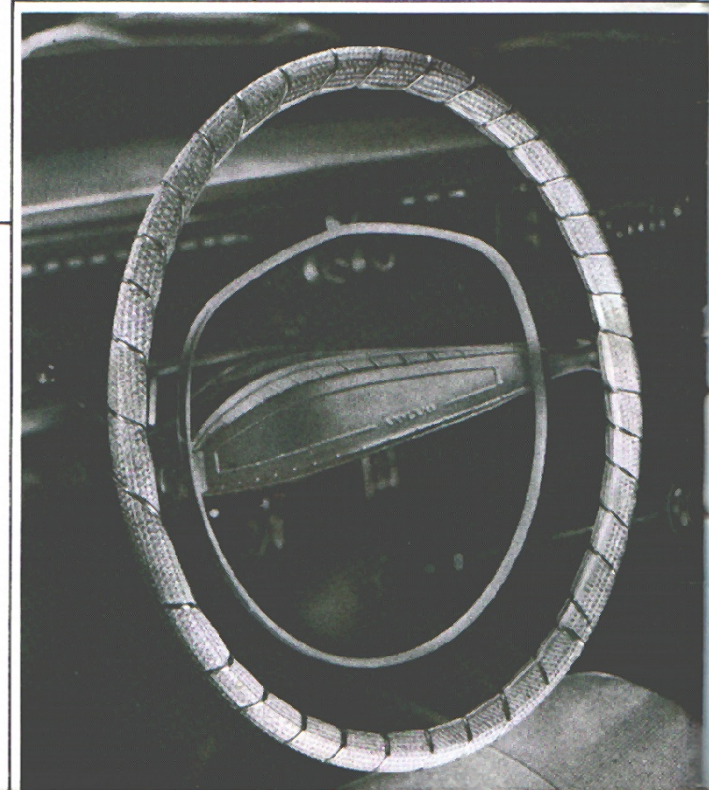

STEERING WHEEL COVER

Keep your hands warm in winter, dry in summer. Easily installed. All models.

Sugg. retail price $2.95