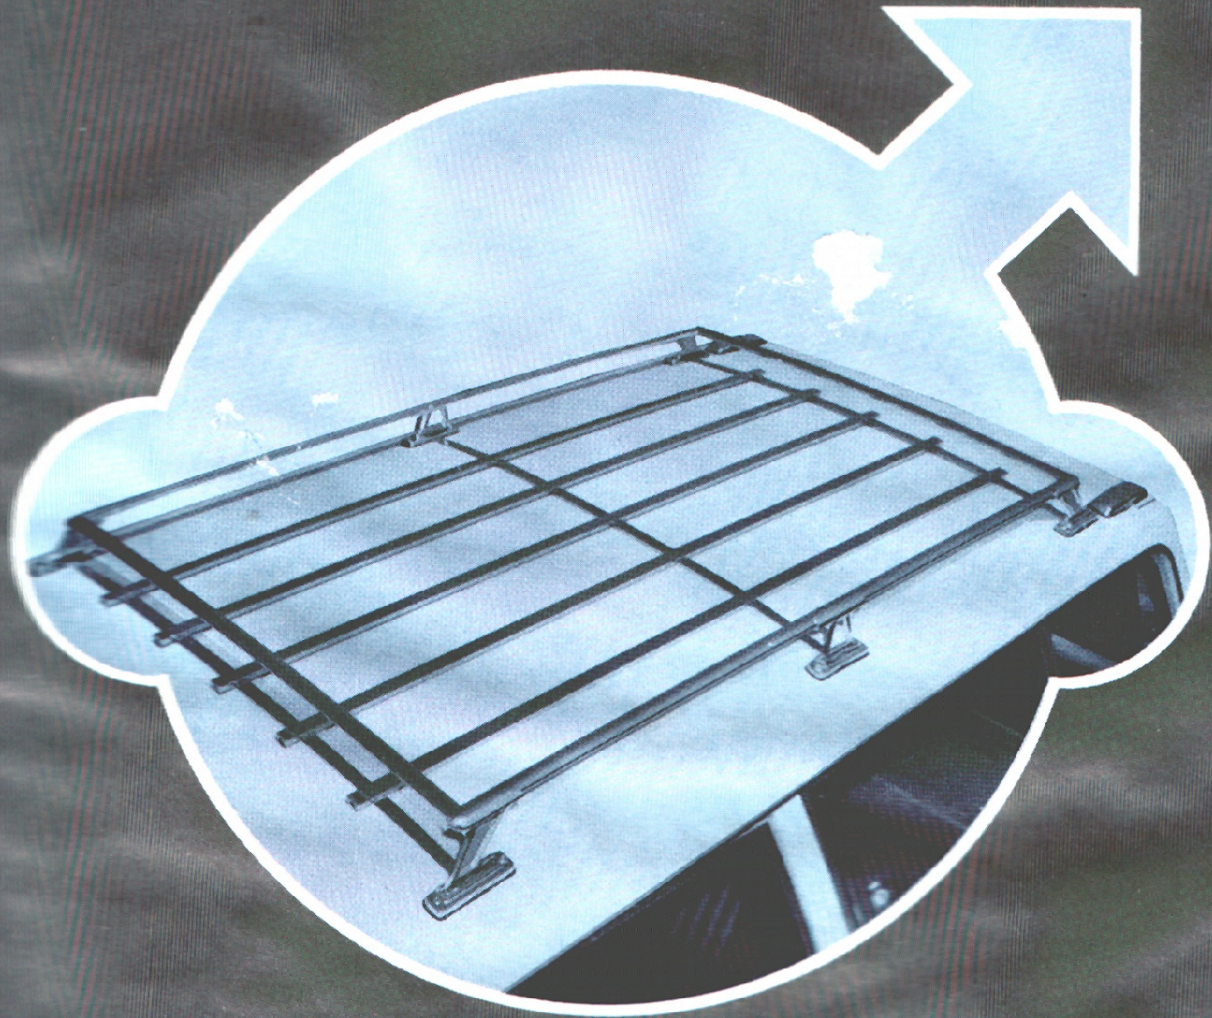

where to stash
where to carry
inside, outside
your Volvo

LUGGAGE RACK, PERMANENT

Volvo's sturdy wagon roof rack provides increased "tote-ability" for your bulky luggage and camping gear. Stainless steel with chrome plated castings. Inside dimensions 37"W x 57½"L
145 Station Wagon.
Sugg. retail price \$55.65