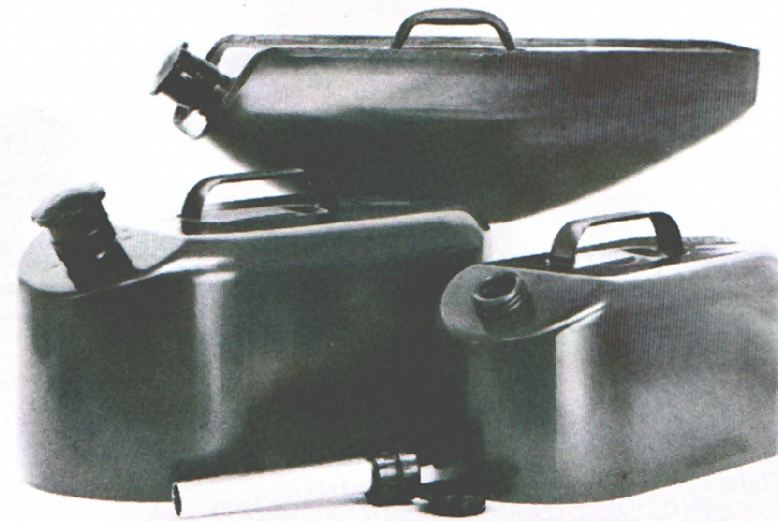

TOWING LINE

Special locking unit and insulated flexible cable facilitate attaching to towing hooks. This line is 6 feet long with a capacity of 4000 lbs. All models.

Sugg. retail price $5.95