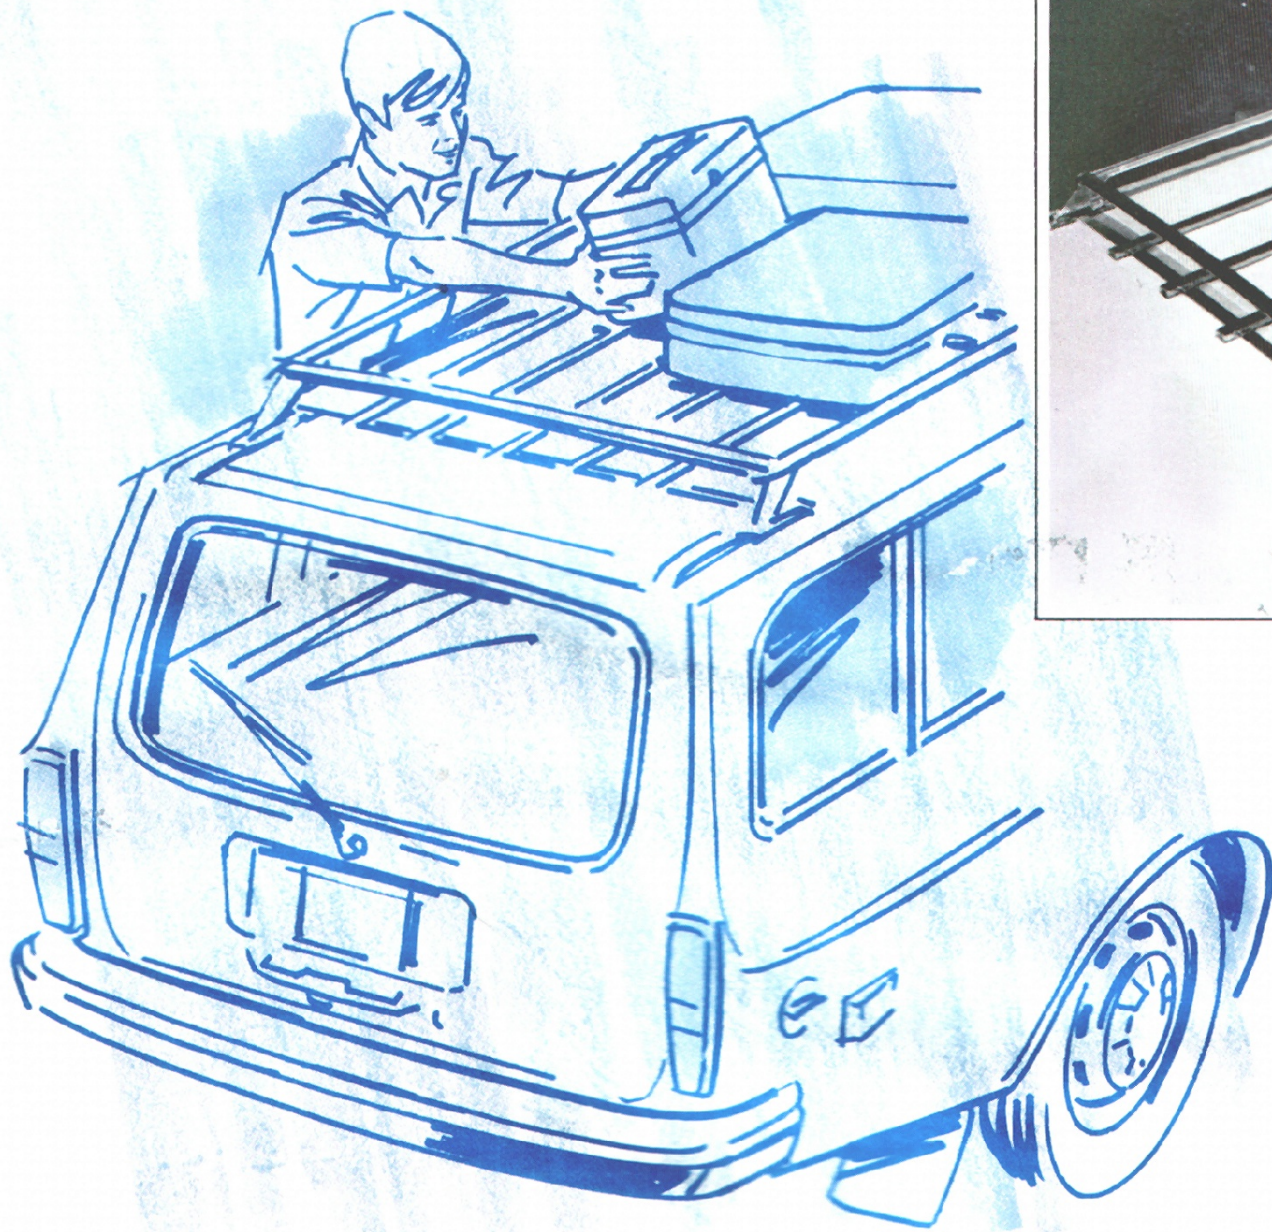

where to stash
where to carry
inside, outside
your Volvo

LUGGAGE RACK, PERMANENT

Volvo's sturdy wagon roof rack provides increased "tote-ability" for your bulky luggage and camping gear. Stainless steel with chrome plated castings. Inside dimensions 37"W x 57½"L
145 Station Wagon.
Sugg. retail price \$55.65