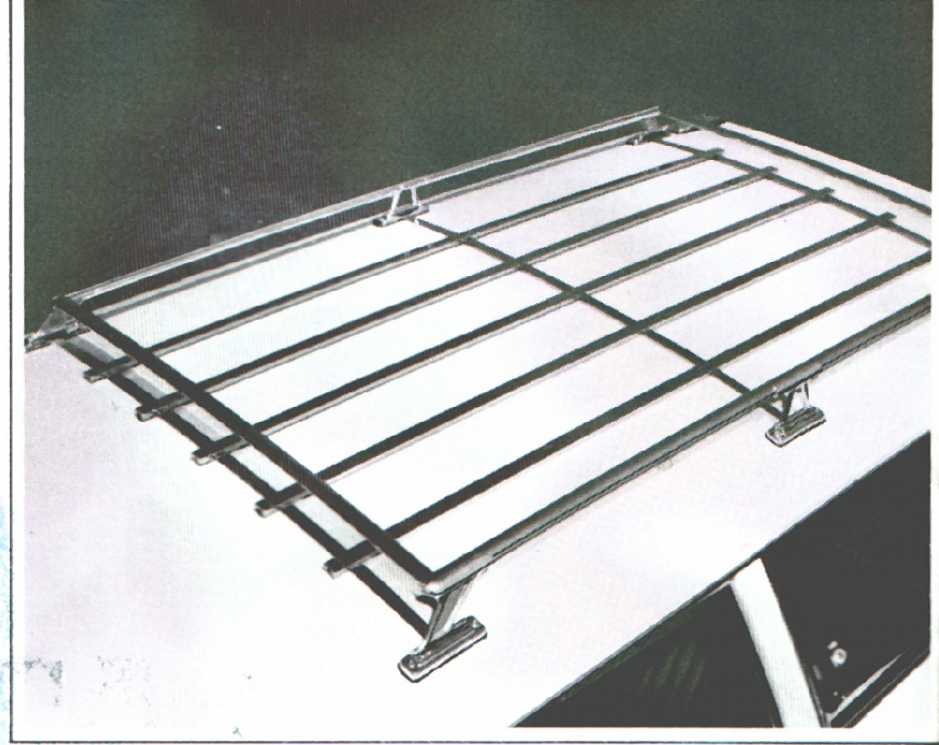

where to stash
where to carry
inside, outside
your Volvo

LUGGAGE RACK, PERMANENT

Volvo's sturdy wagon roof rack provides increased "tote-ability" for your bulky luggage and camping gear. Stainless steel with chrome plated castings. Inside dimensions 37"W x 57½"L
145 Station Wagon.
Sugg. retail price \$55.65