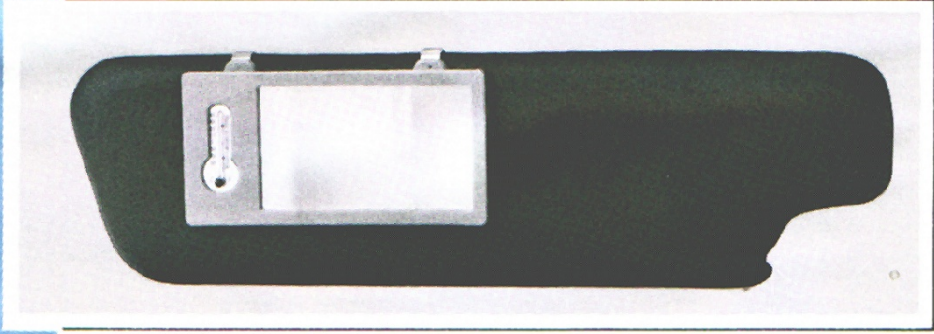

TRAILER

When the ground is uneven there's no more than a sturdy bolt right at the bumper. (On 140 Series recommended rear springs) Sugg. retail price

VANITY MIRROR

For last-minute grooming before greeting. Has built in light. Fits on back of car. All models. Sugg. retail price