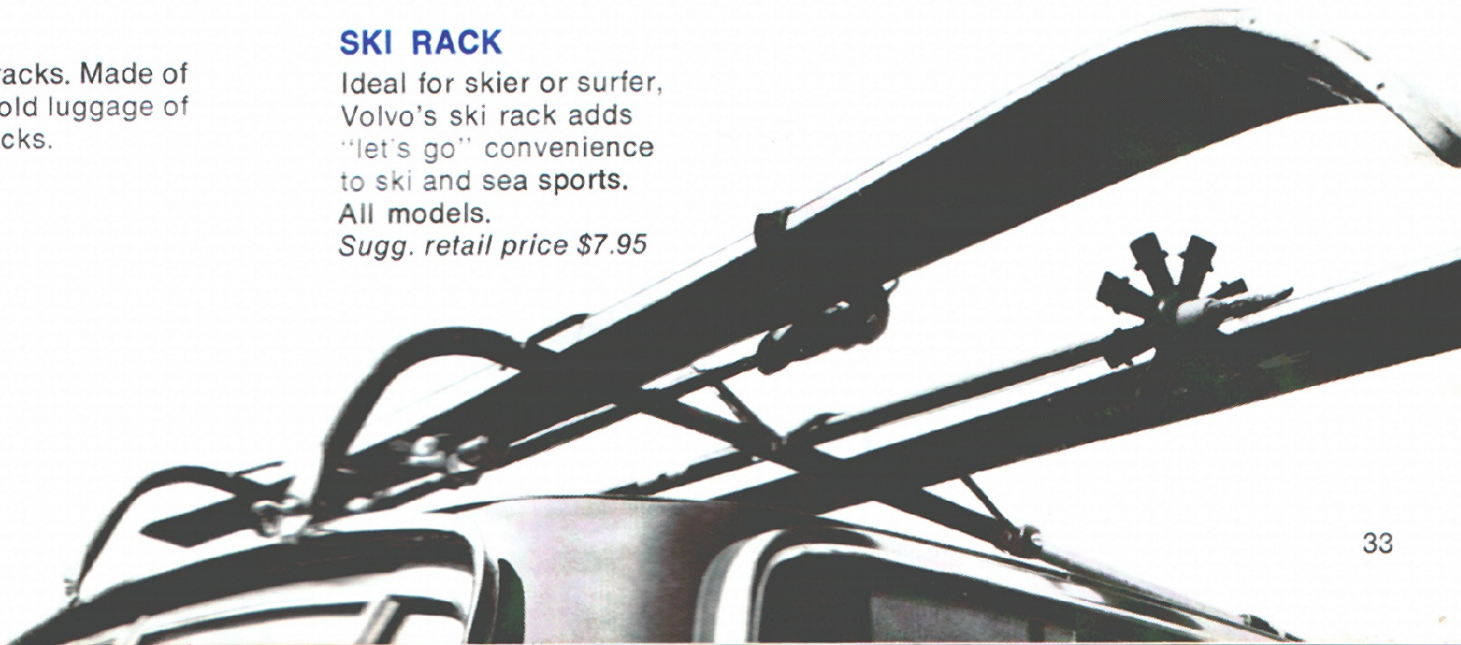

ROOF RACK COVER

Ideal protection for whatever you carry on your Volvo roof rack. Fits all racks.
Sugg. retail price $6.90