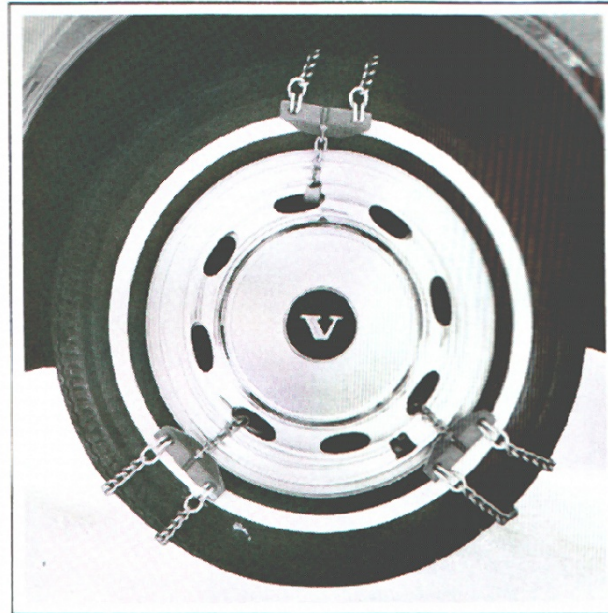

Sugg. retail price \$10.95 set of 4

GAS CAP, LOCKABLE

Foil the petty thieves who siphon off gas while you're parked. 140 Series/164.

Sugg. retail price \$7.95

accessories that make
a safe car safer

CHILD SAFETY SEAT

Cradles your little passengers against collision from any direction. Mounts in only 5 minutes by a simple operation requiring loosening and re-tightening four bolts. 140 Series/164
Sugg. retail price \$49.95