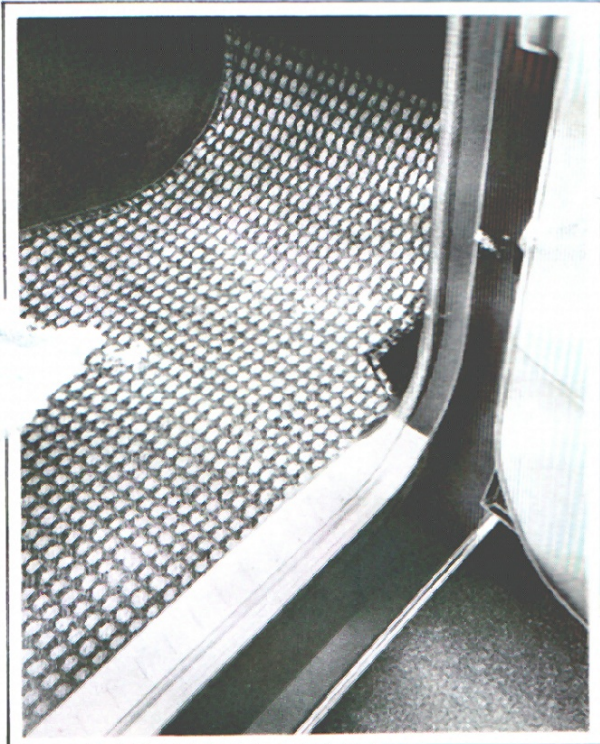

Sugg. retail price \$14.95 to 24.95

ARM REST COMPARTMENT

Very handsome and so convenient, too. It fits between the front bucket seats and can be used by you or your passenger. A lockable compartment will keep many of your valuables safer and an open top tray provides a perfect resting place for coins and other odds and ends.