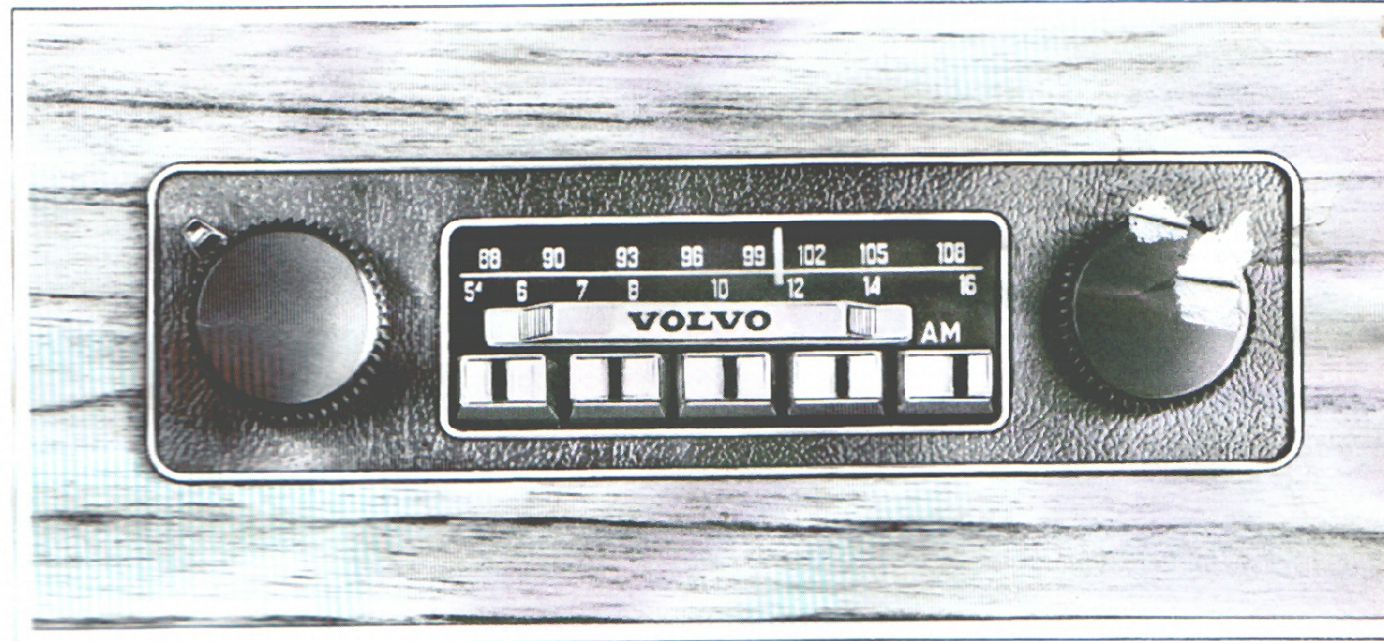

For all those who are not FM buffs, Volvo offers a separate AM radio. All models.

140 Series/164 (2 speakers)

Sugg. retail price \$70.85

180 (one speaker)

Sugg. retail price \$70.85

RECLINING SEAT FITTING

A great way for making your Volvo trips—especially the longer rides—luxuriously comfortable. No more back fatigue. 180
Sugg. retail price \$53.95