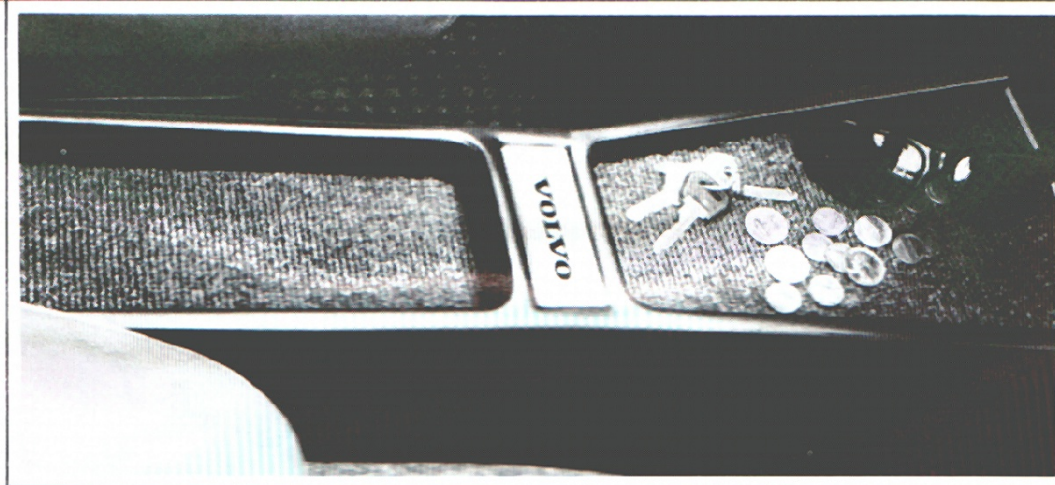

TUNNEL TRAY

140 Series

Sugg. retail price $14.95

TOGGLE SWITCH KIT

(not illustrated)

Fits in tunnel tray.

140 Series

Sugg. retail price $5.25