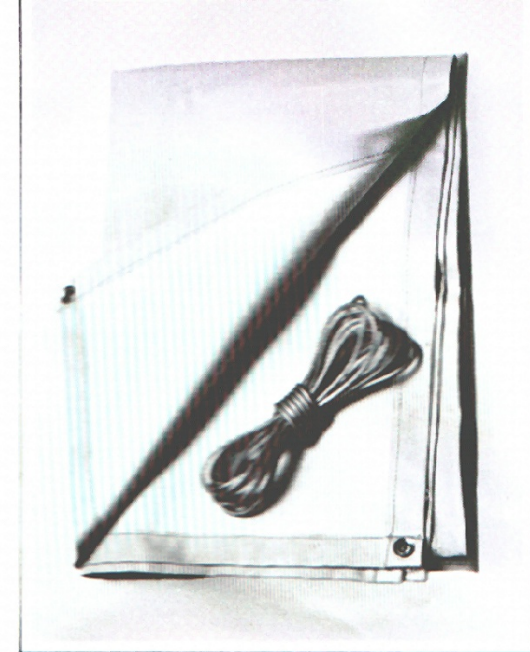

LUGGAGE RACK FOR THE 180

Mounts easily on the trunk lid. Chromed, electric-welded steel tubing. Load area 31" x 16".
Sugg. retail price $29.95

RETAINER

May be used on all Volvo racks. Made of fabric-covered tubing to hold luggage of varying dimensions. All racks.
Sugg. retail price $2.98

SKI RACK

Ideal for skier or surfer, Volvo's ski rack adds "let's go" convenience to ski and sea sports. All models.
Sugg. retail price $7.95

ROOF RACK COVER

Ideal protection for whatever you carry on your Volvo roof rack. Fits all racks.
Sugg. retail price $6.90