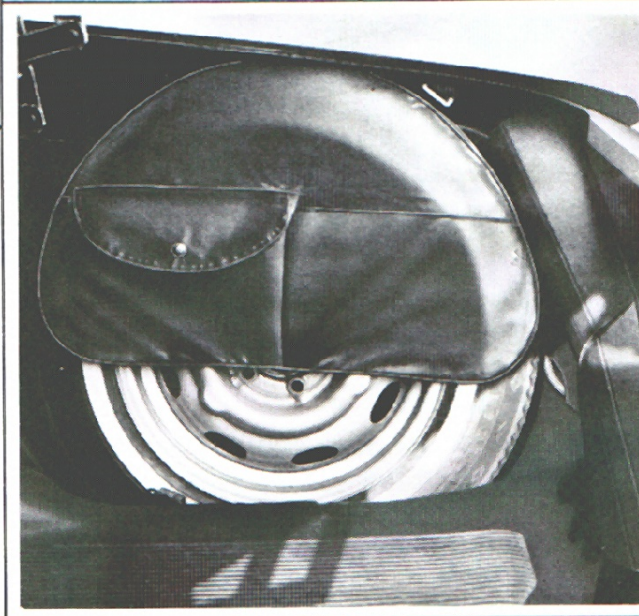

PROTECTIVE GRILL

(not illustrated)

Protects light bulb.

Sugg. retail price $1.15

SPARE TIRE COVER

Protects your luggage from spare-tire grime. Helps keep trunk area organized, too.

Added feature: moisture-proof pockets for your auto tools. 142/144/164

Sugg. retail price $4.65