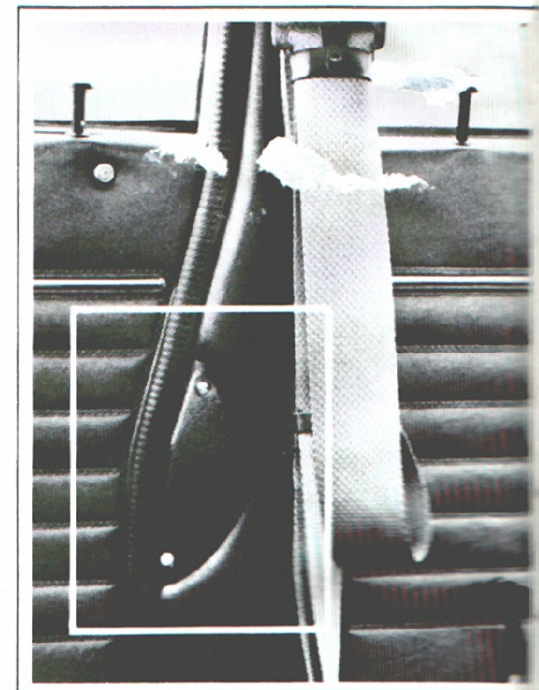

Sugg. retail price \$10.95 set of 4

GAS CAP, LOCKABLE

Foil the petty thieves who siphon off gas while you're parked. 140 Series/164.

Sugg. retail price \$7.95

accessories that make
a safe car safer

CHILD SAFETY SEAT

Cradles your little passengers against collision from any direction. Mounts in only 5 minutes by a simple operation requiring loosening and re-tightening four bolts. 140 Series/164
Sugg. retail price \$49.95