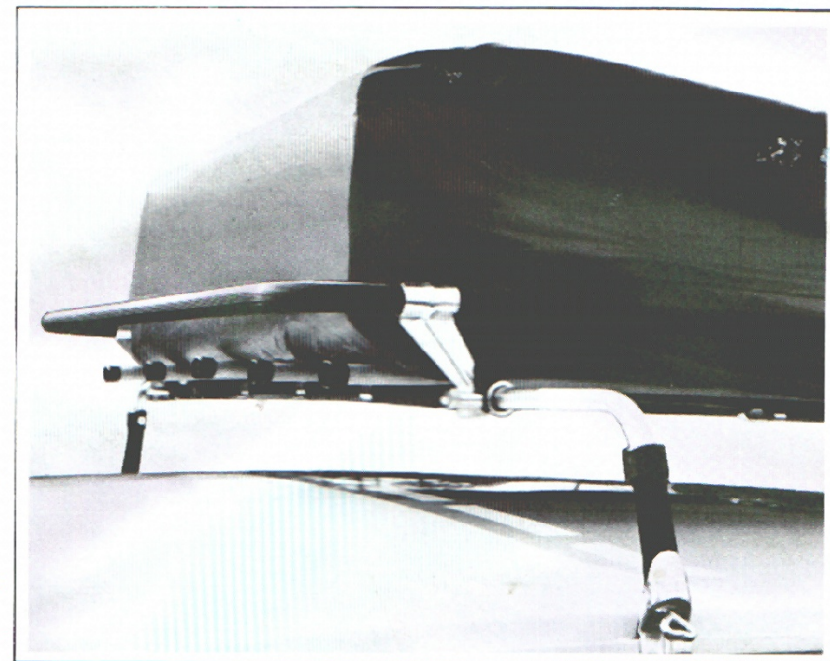

COMBINATION LUGGAGE AND SKI RACK

This all-purpose rack makes the going great—to seaside or mountain resort. Plastic coated steel tubing. Loading area 42" x 38". Three easy adjustable settings for height. All sedans.
Sugg. retail price $25.45
Roof rack only. Sugg. retail price $19.95