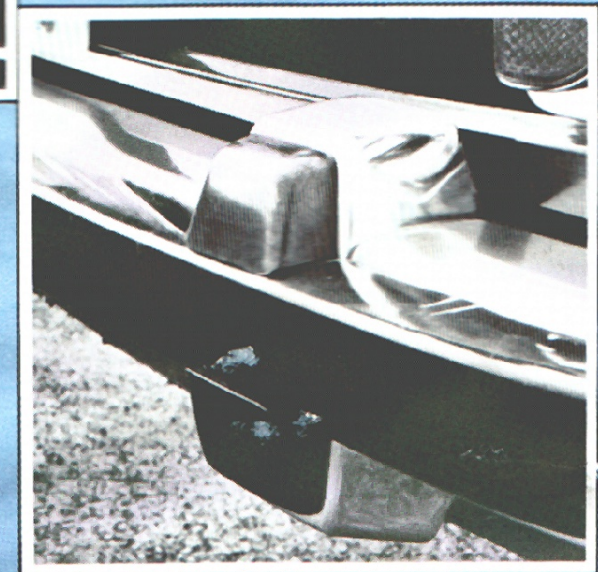

BUMPER OVERRIDER, REAR

Keep the other fellow "off your back" and avoid unsightly dents. You can almost double the effective bumper height by placing a pair underneath. Or nearly triple it by using two pairs, top and bottom (as shown).

140 Series/164.

Sugg. retail price $10.95 pair