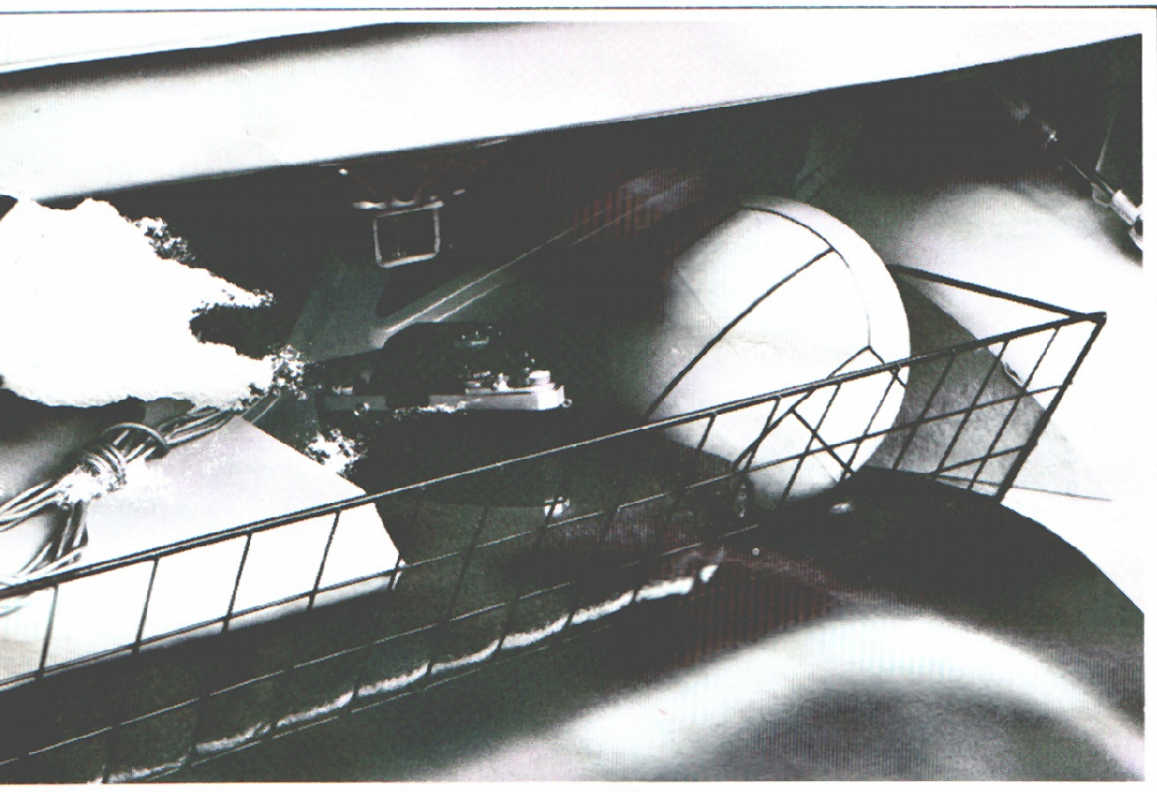

TO STASH AND CARRY THINGS

The perfect way to take along "your own thing". Maps, matches, coins, sun glasses, tissues—whatever you need, whenever you need it. These Volvo organizers help keep all your important and unimportant things available to you, while keeping the inside of your Volvo looking neat.

LUGGAGE COMPARTMENT BASKET

142/144/164

Sugg. retail price $7.50