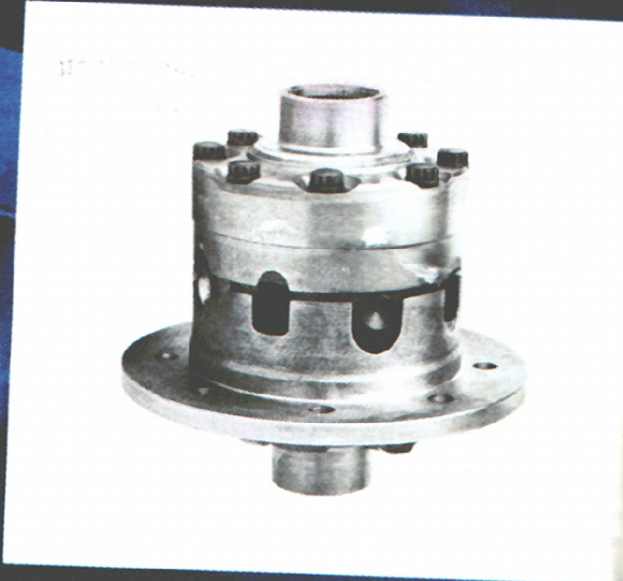

LIMITED
Improves the
snow. Reduces
skidding in
Supp. retail
from $25.00