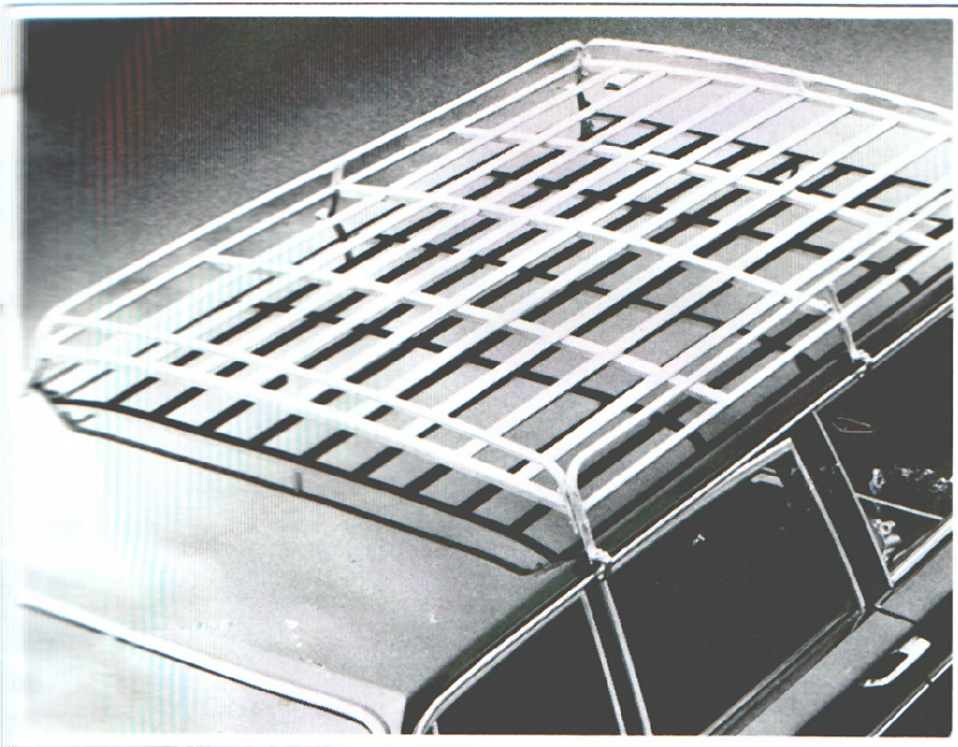

where to stash
where to carry
inside, outside
your Volvo

LUGGAGE RACK, PERMANENT

Volvo's sturdy wagon roof rack provides increased "tote-ability" for your bulky luggage and camping gear. Stainless steel with chrome plated castings. Inside dimensions 37"W x 57½"L
145 Station Wagon.
Sugg. retail price \$55.65

LUGGAGE
Zinc plated
loading
Can be used
145 Station
Sugg. retail

RACK MOUNT

Roof rack
with 17"
wide and
17" high
inside
Station Wagon
\$59.95

LUGGAGE RACK, REMOVABLE

Zinc plated iron and steel tubing. 42" x 60" loading surface of nine lacquered wooden ribs. Can be stored between trips. Very continental! Fits Station Wagon.
Sugg. retail price \$59.95