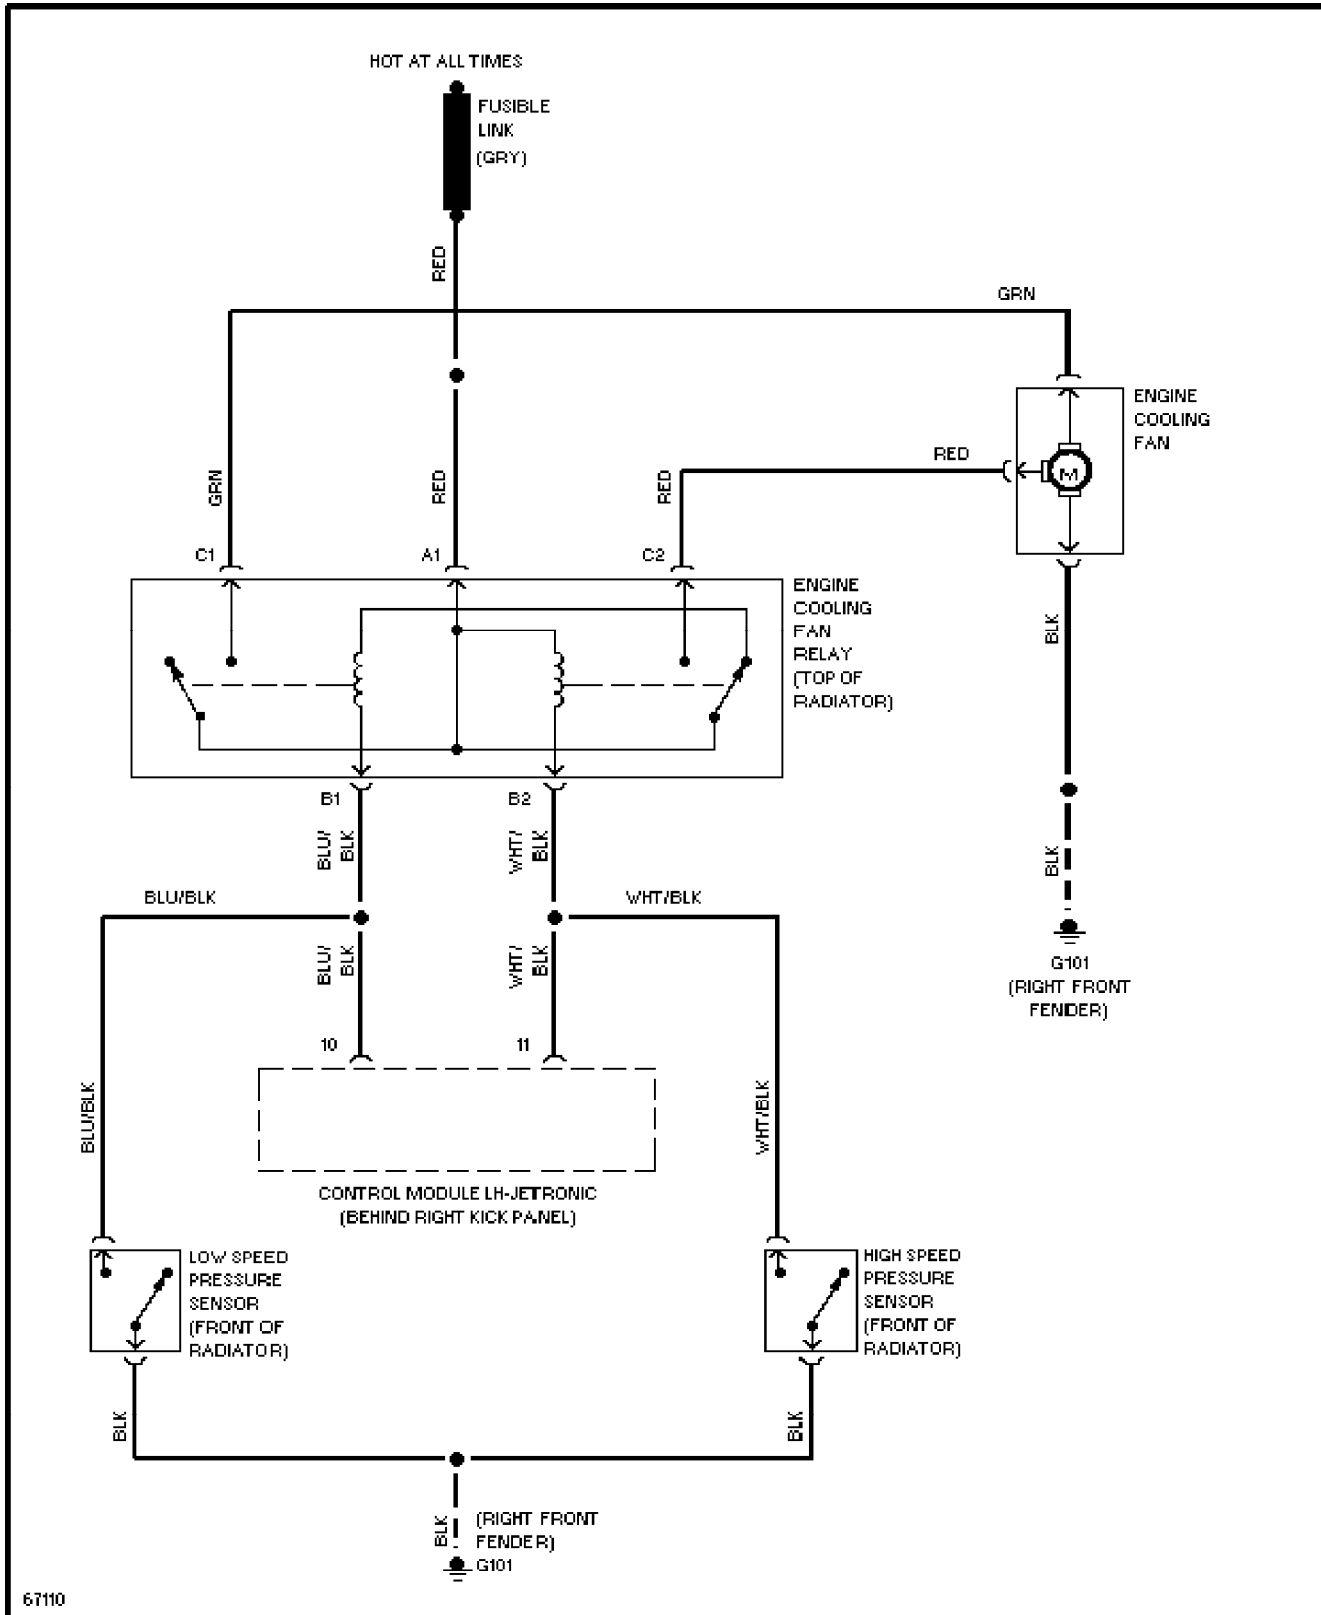

Saturday, July 24, 2004 12:16AM

SYSTEM WIRING DIAGRAMS

2.3L LH-Jetronic, Cooling Fan Circuit

1994 Volvo 940

For x

Copyright © 1998 Mitchell Repair Information Company, LLC
Saturday, July 24, 2004 12:16AM

SYSTEM WIRING DIAGRAMS