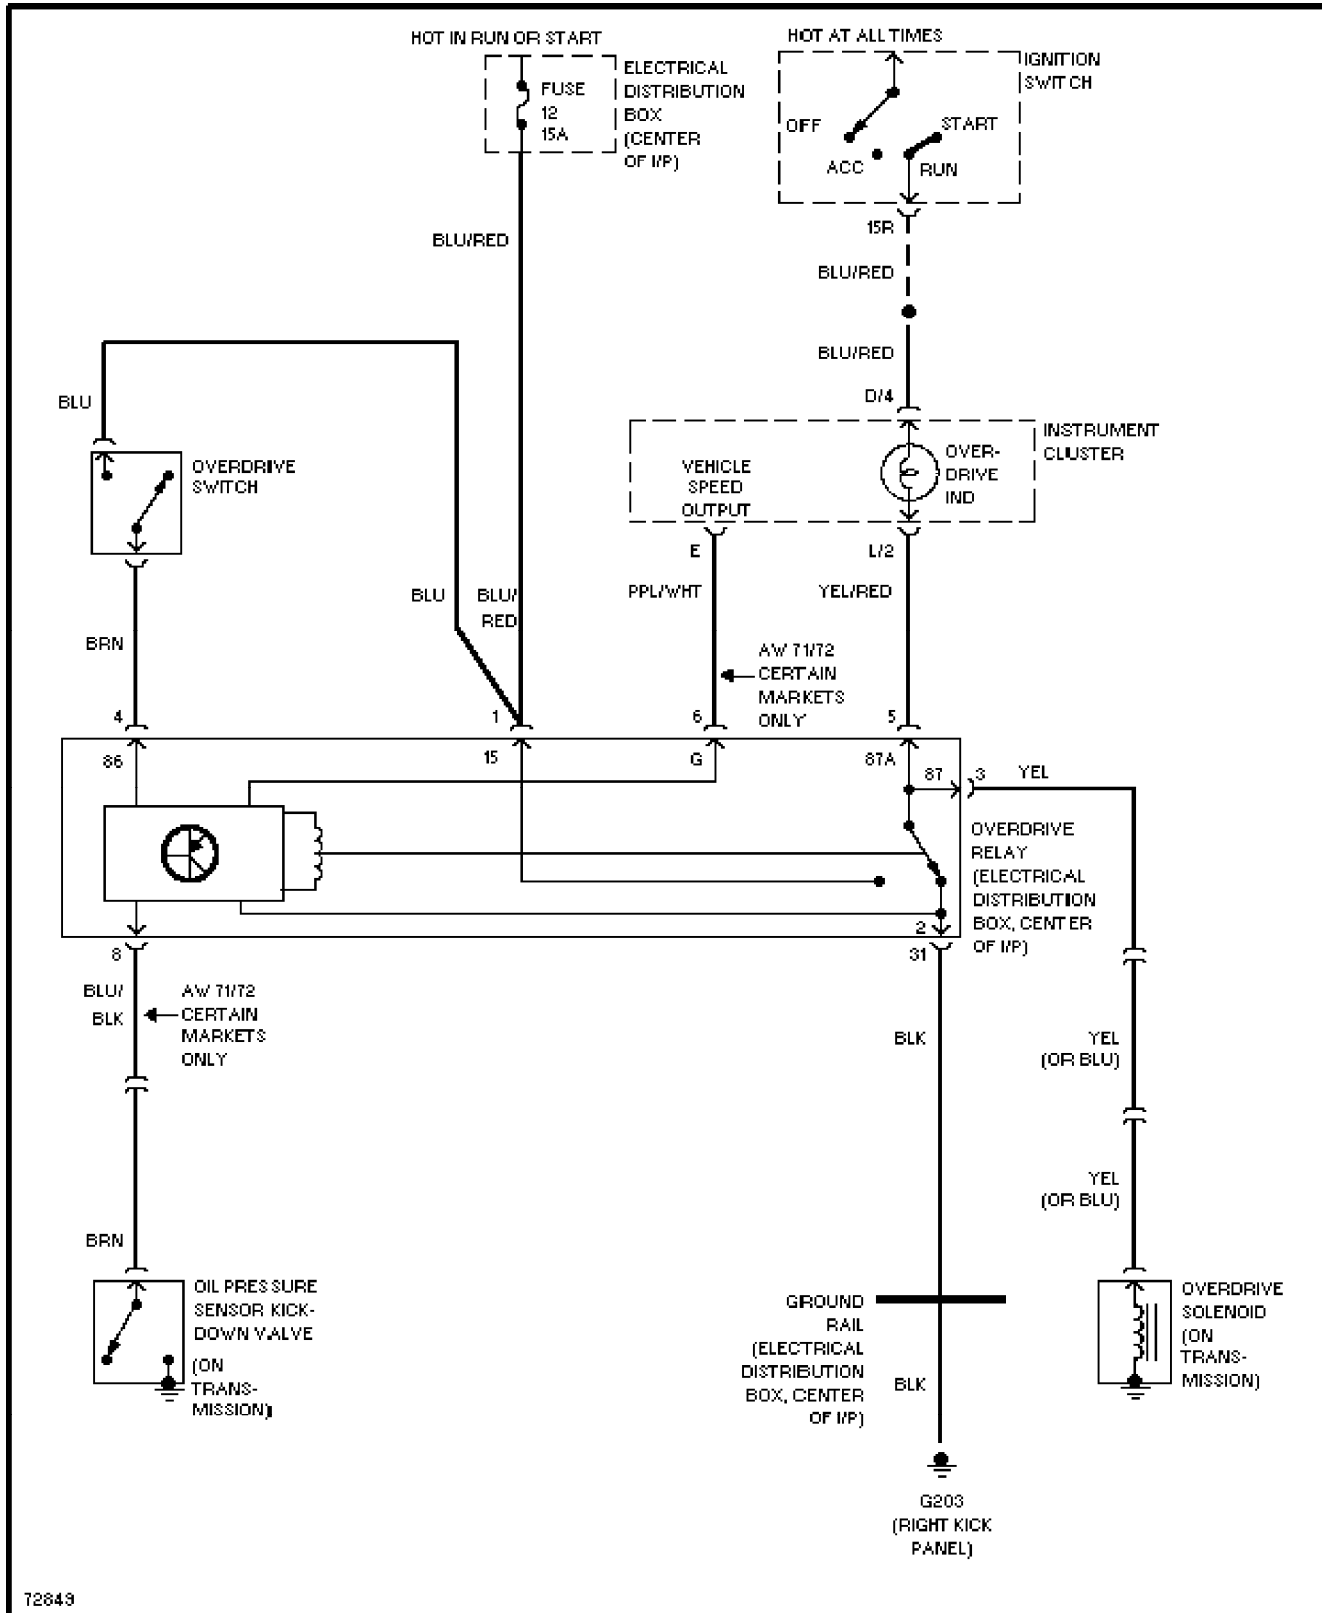

SYSTEM WIRING DIAGRAMS

Overdrive Circuit, A/T

1994 Volvo 940

For x

Copyright © 1998 Mitchell Repair Information Company, LLC

Saturday, July 24, 2004 12:21AM