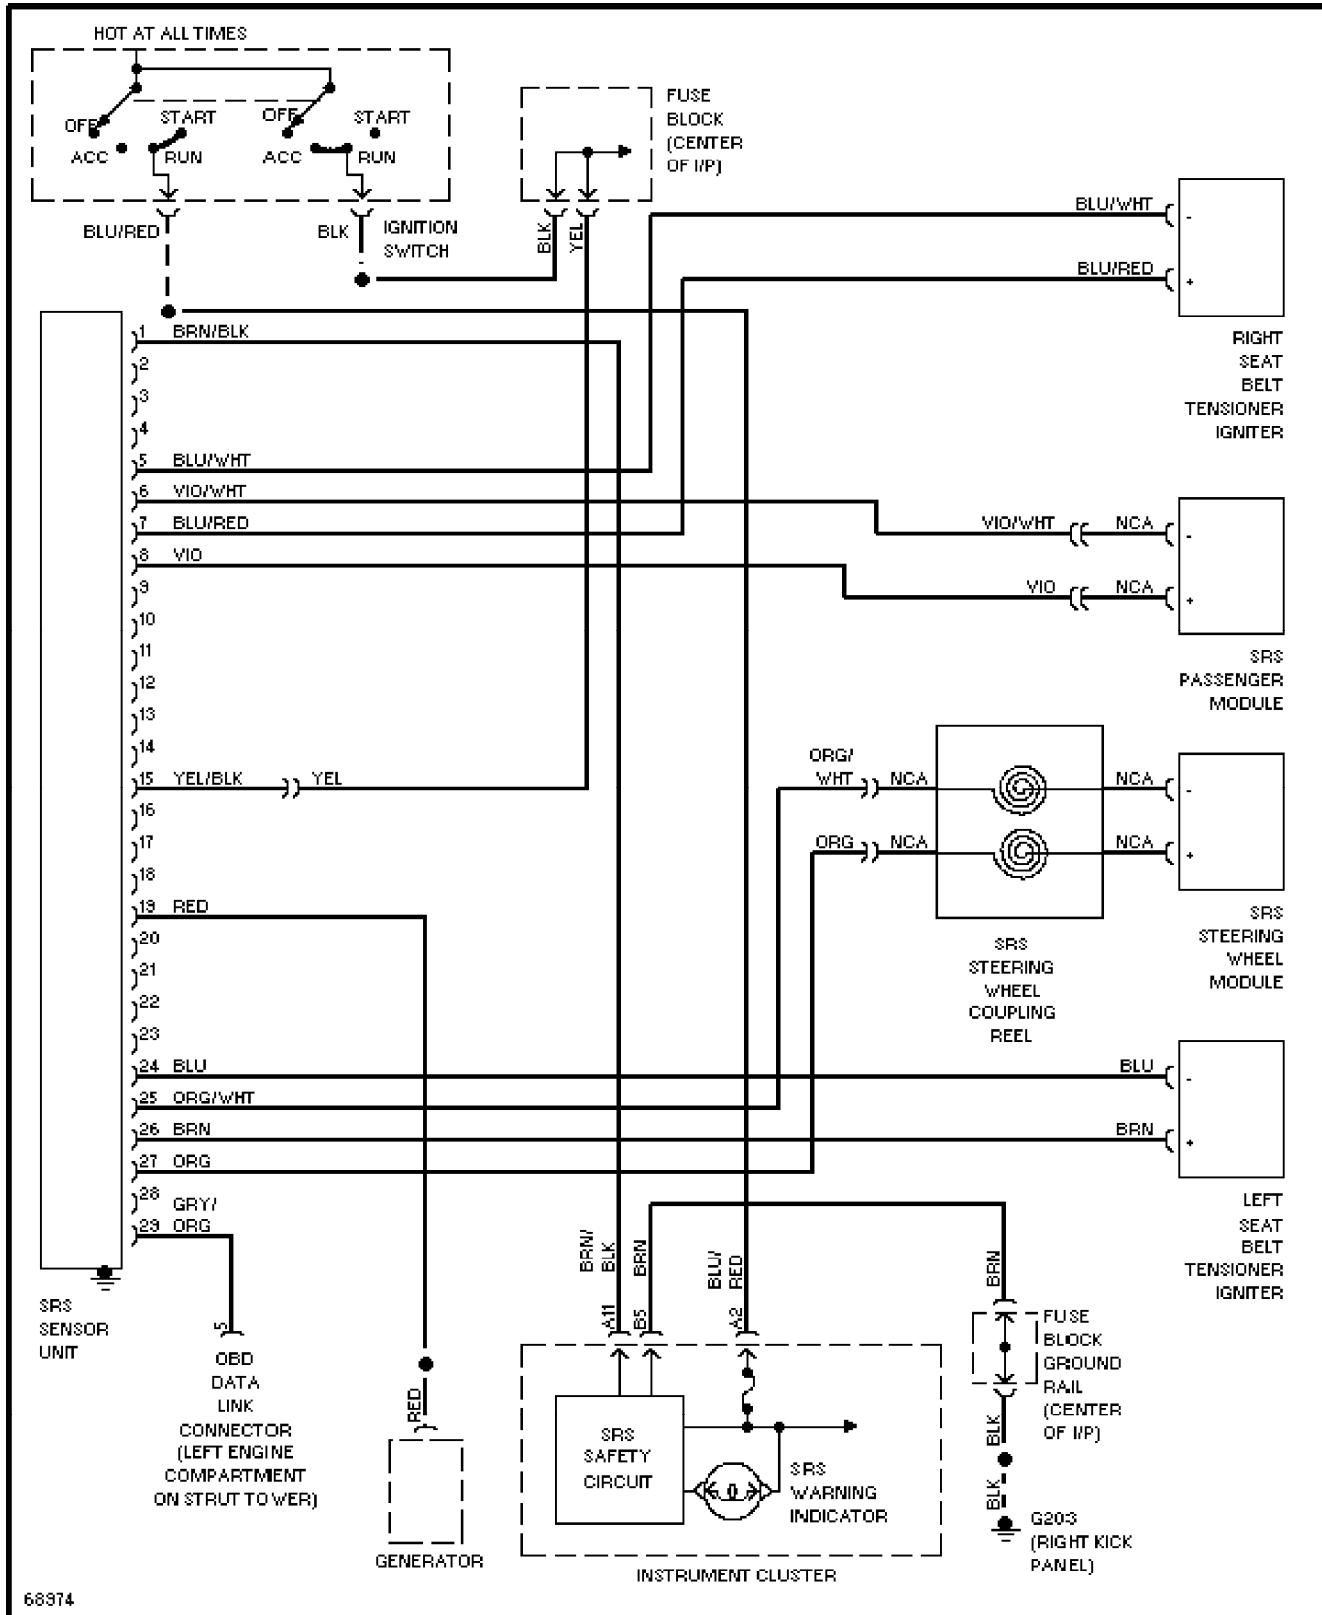

SYSTEM WIRING DIAGRAMS

Supplemental Restraint Circuit

1994 Volvo 940

For x

Copyright © 1998 Mitchell Repair Information Company, LLC
Saturday, July 24, 2004 12:21AM