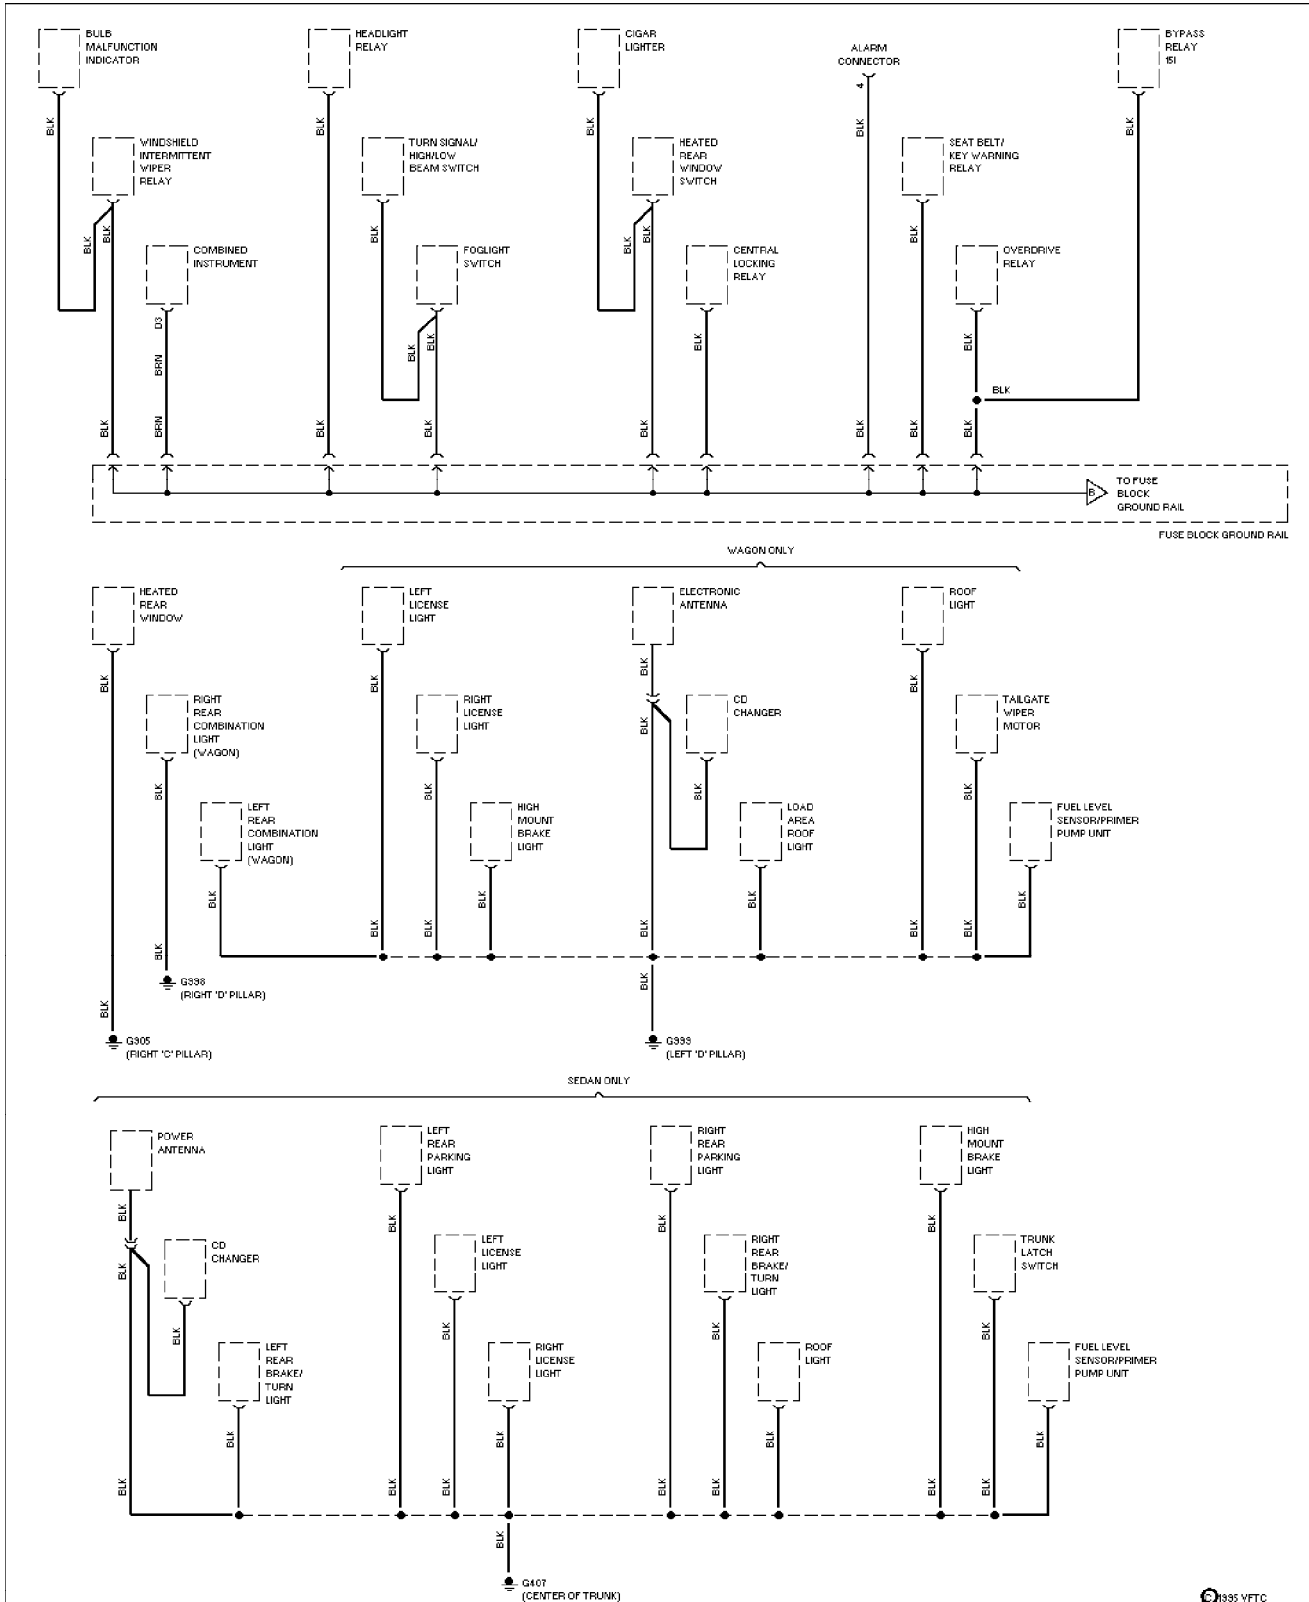

SYSTEM WIRING DIAGRAMS

Ground Distribution Circuit (3 of 3)

1994 Volvo 940

For x

Copyright © 1998 Mitchell Repair Information Company, LLC
Saturday, July 24, 2004 12:18AM