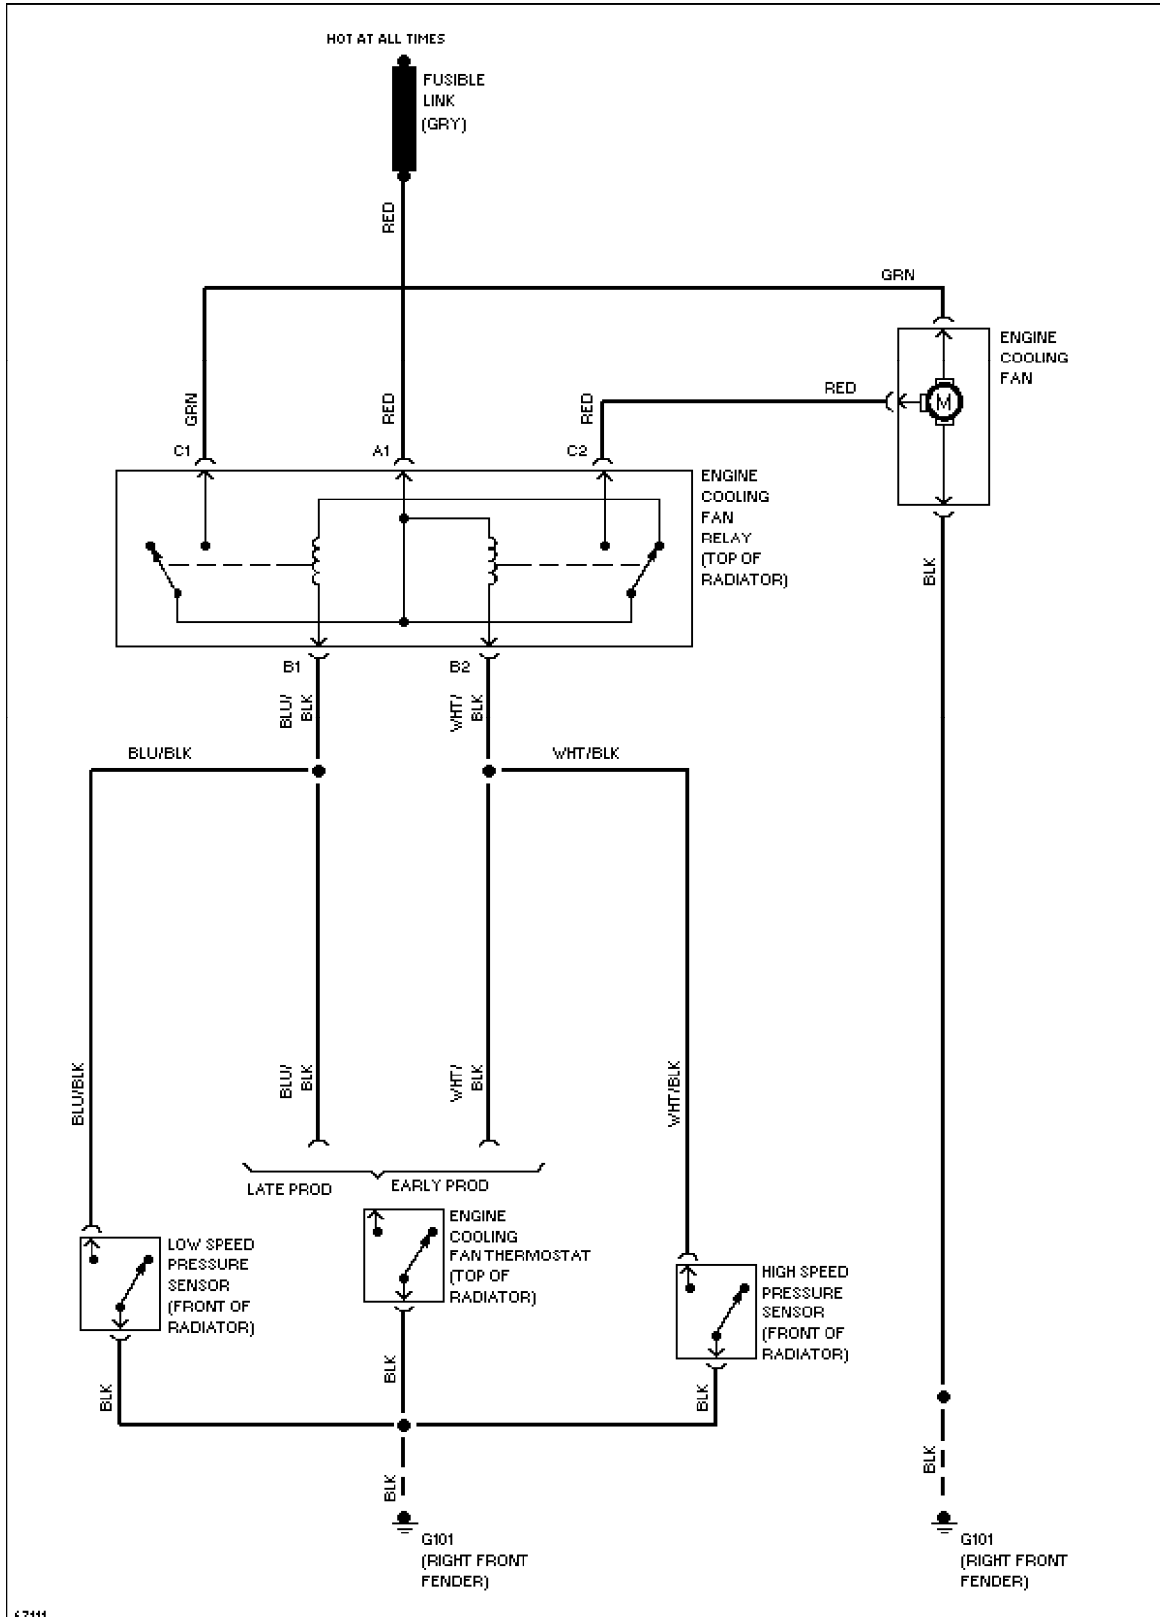

SYSTEM WIRING DIAGRAMS

2.3L Regina, Cooling Fan Circuit

1994 Volvo 940

For x

Copyright © 1998 Mitchell Repair Information Company, LLC
Saturday, July 24, 2004 12:16AM