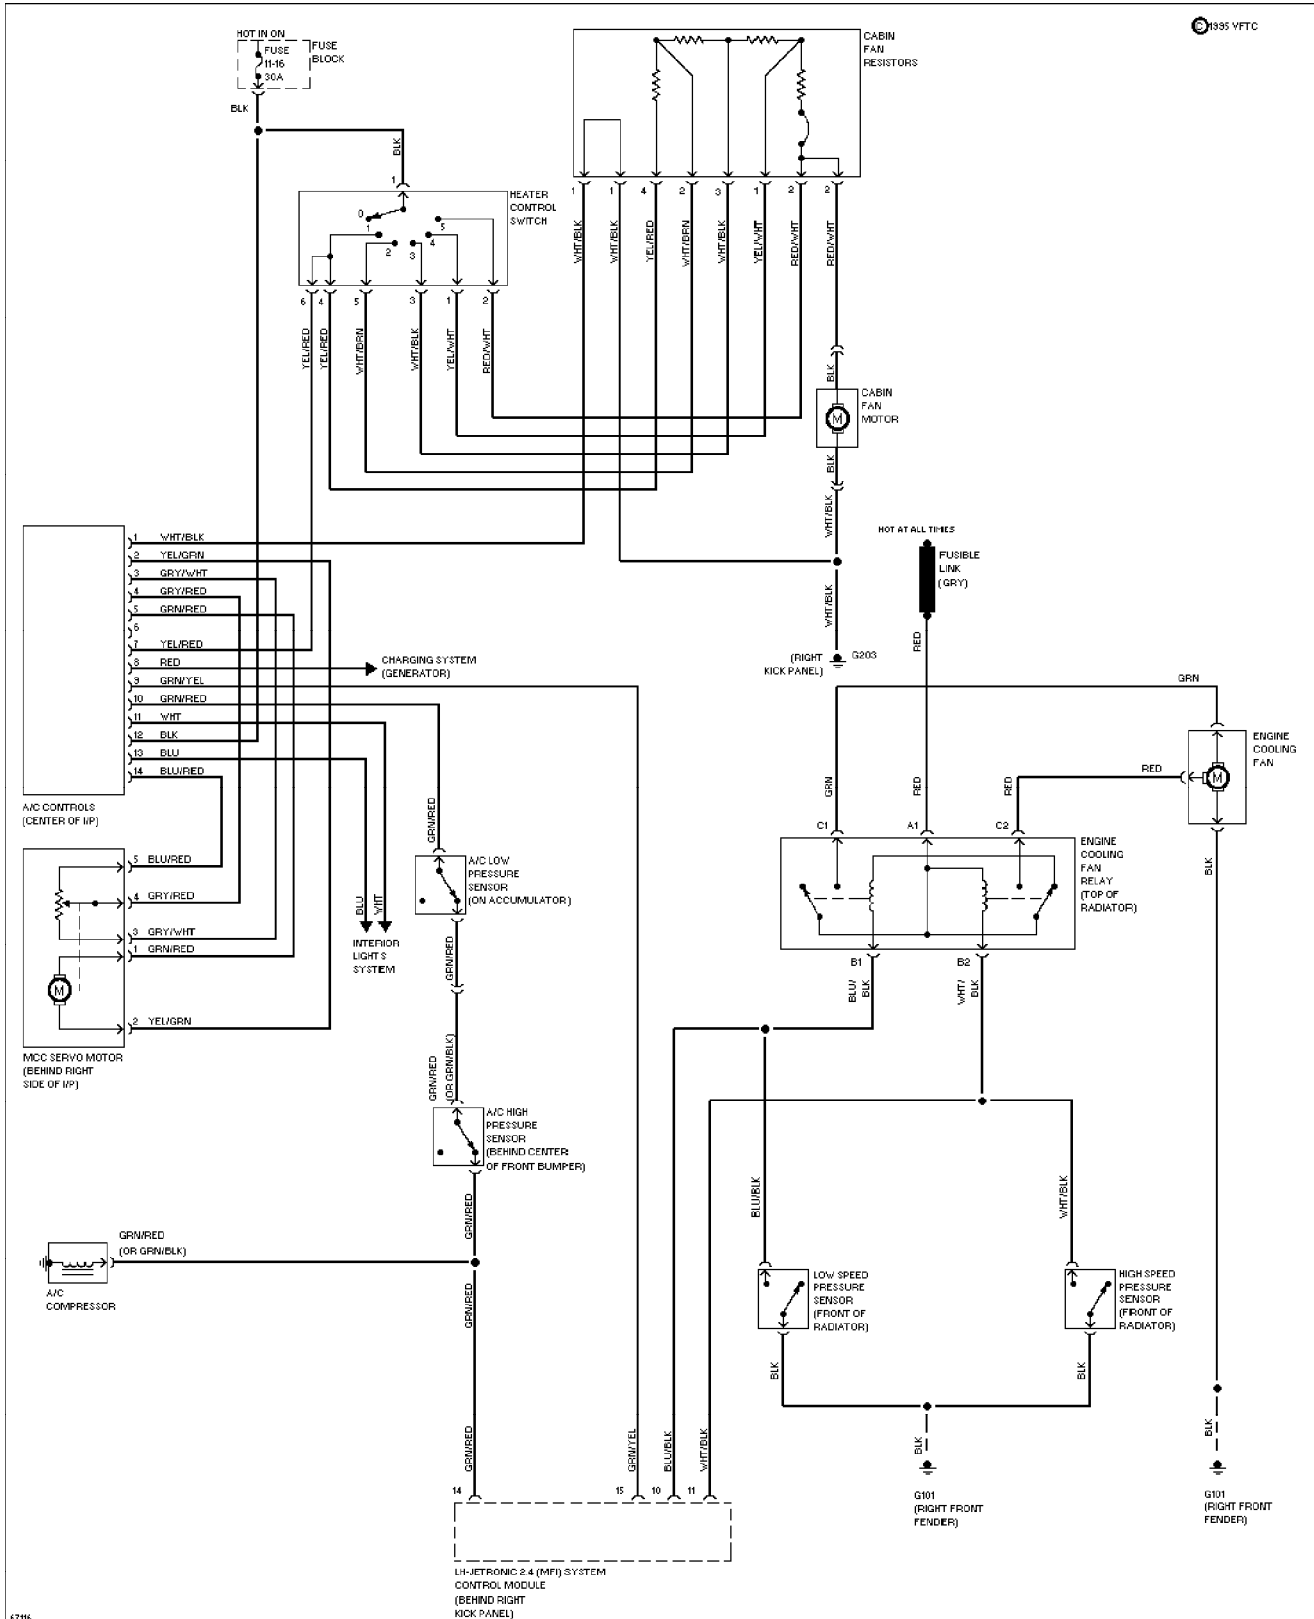

SYSTEM WIRING DIAGRAMS

2.3L Turbo, A/C Circuit

1994 Volvo 940

For x

Copyright © 1998 Mitchell Repair Information Company, LLC

Saturday, July 24, 2004 12:15AM

13955 YFTC

SYSTEM WIRING DIAGRAMS