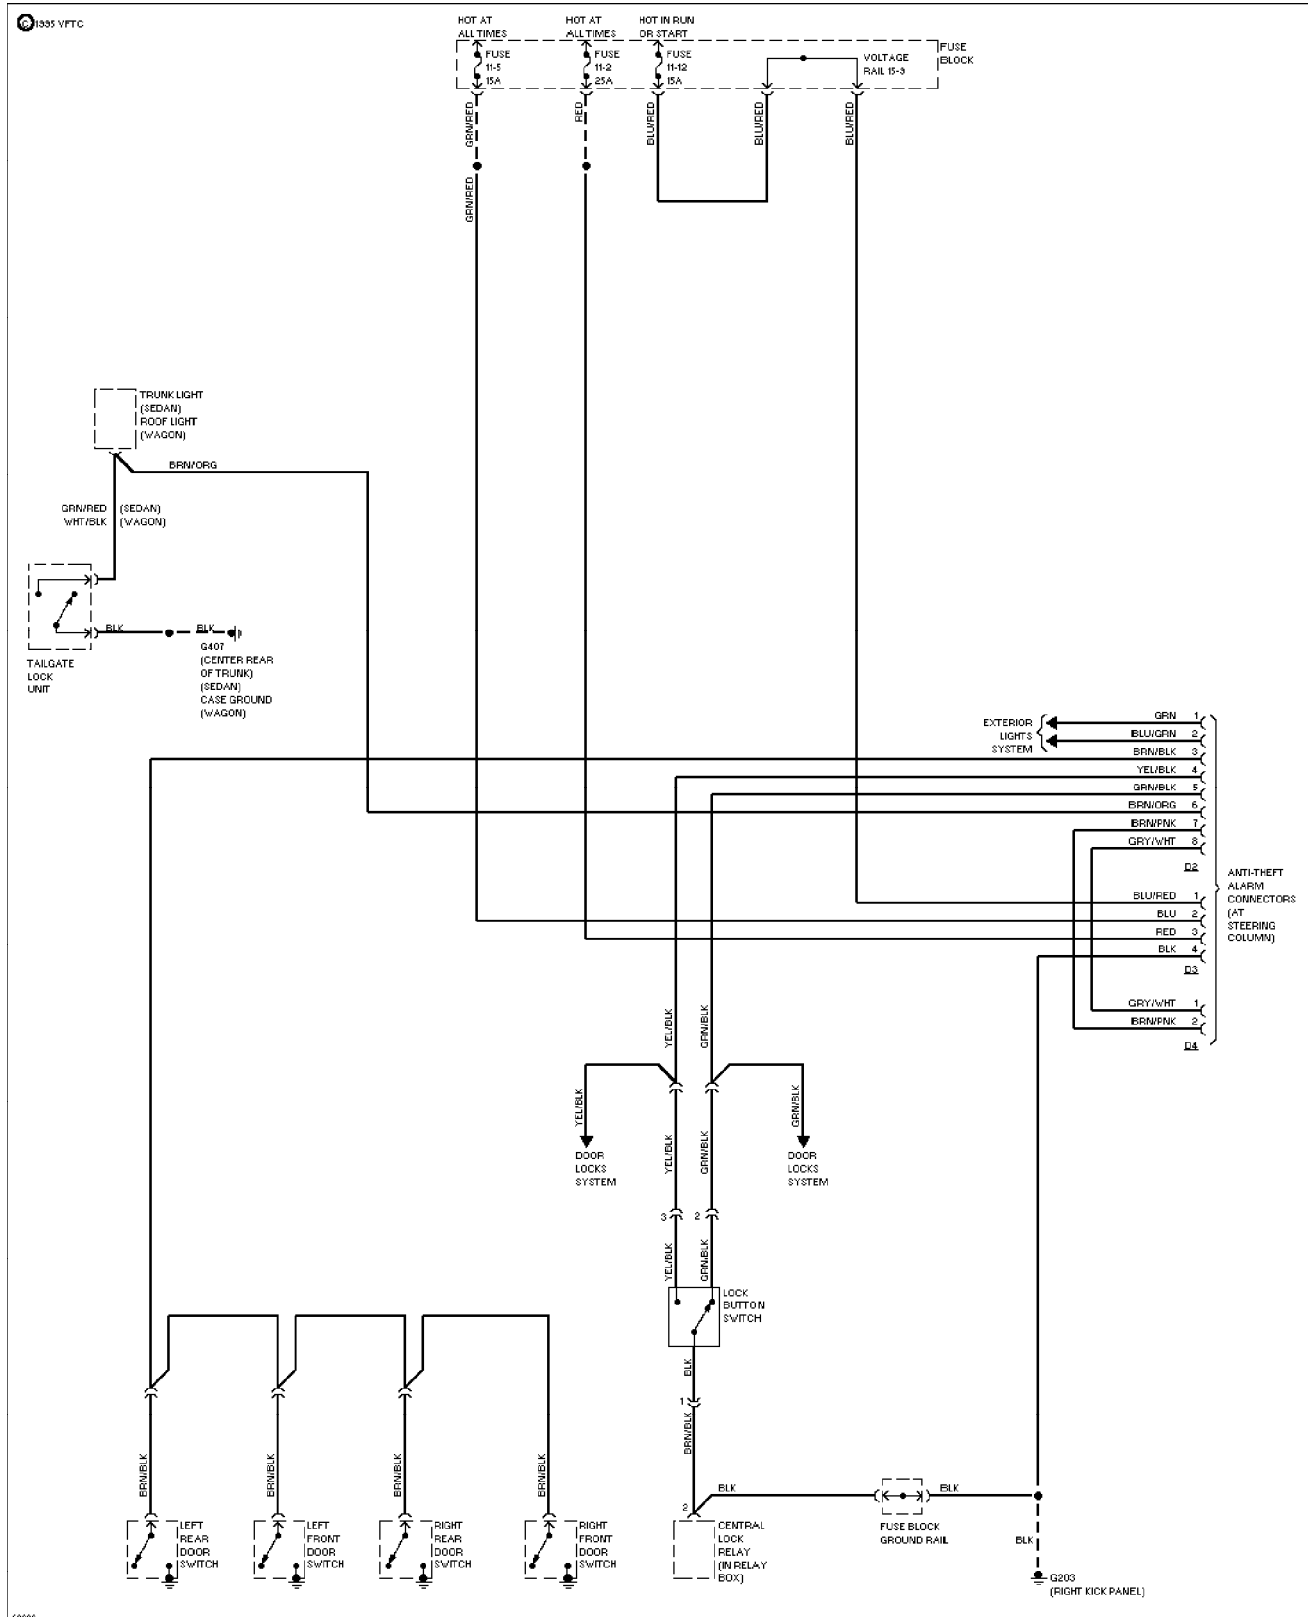

SYSTEM WIRING DIAGRAMS

Anti-theft Circuit

1994 Volvo 940

For x

Copyright © 1998 Mitchell Repair Information Company, LLC

Saturday, July 24, 2004 12:16AM