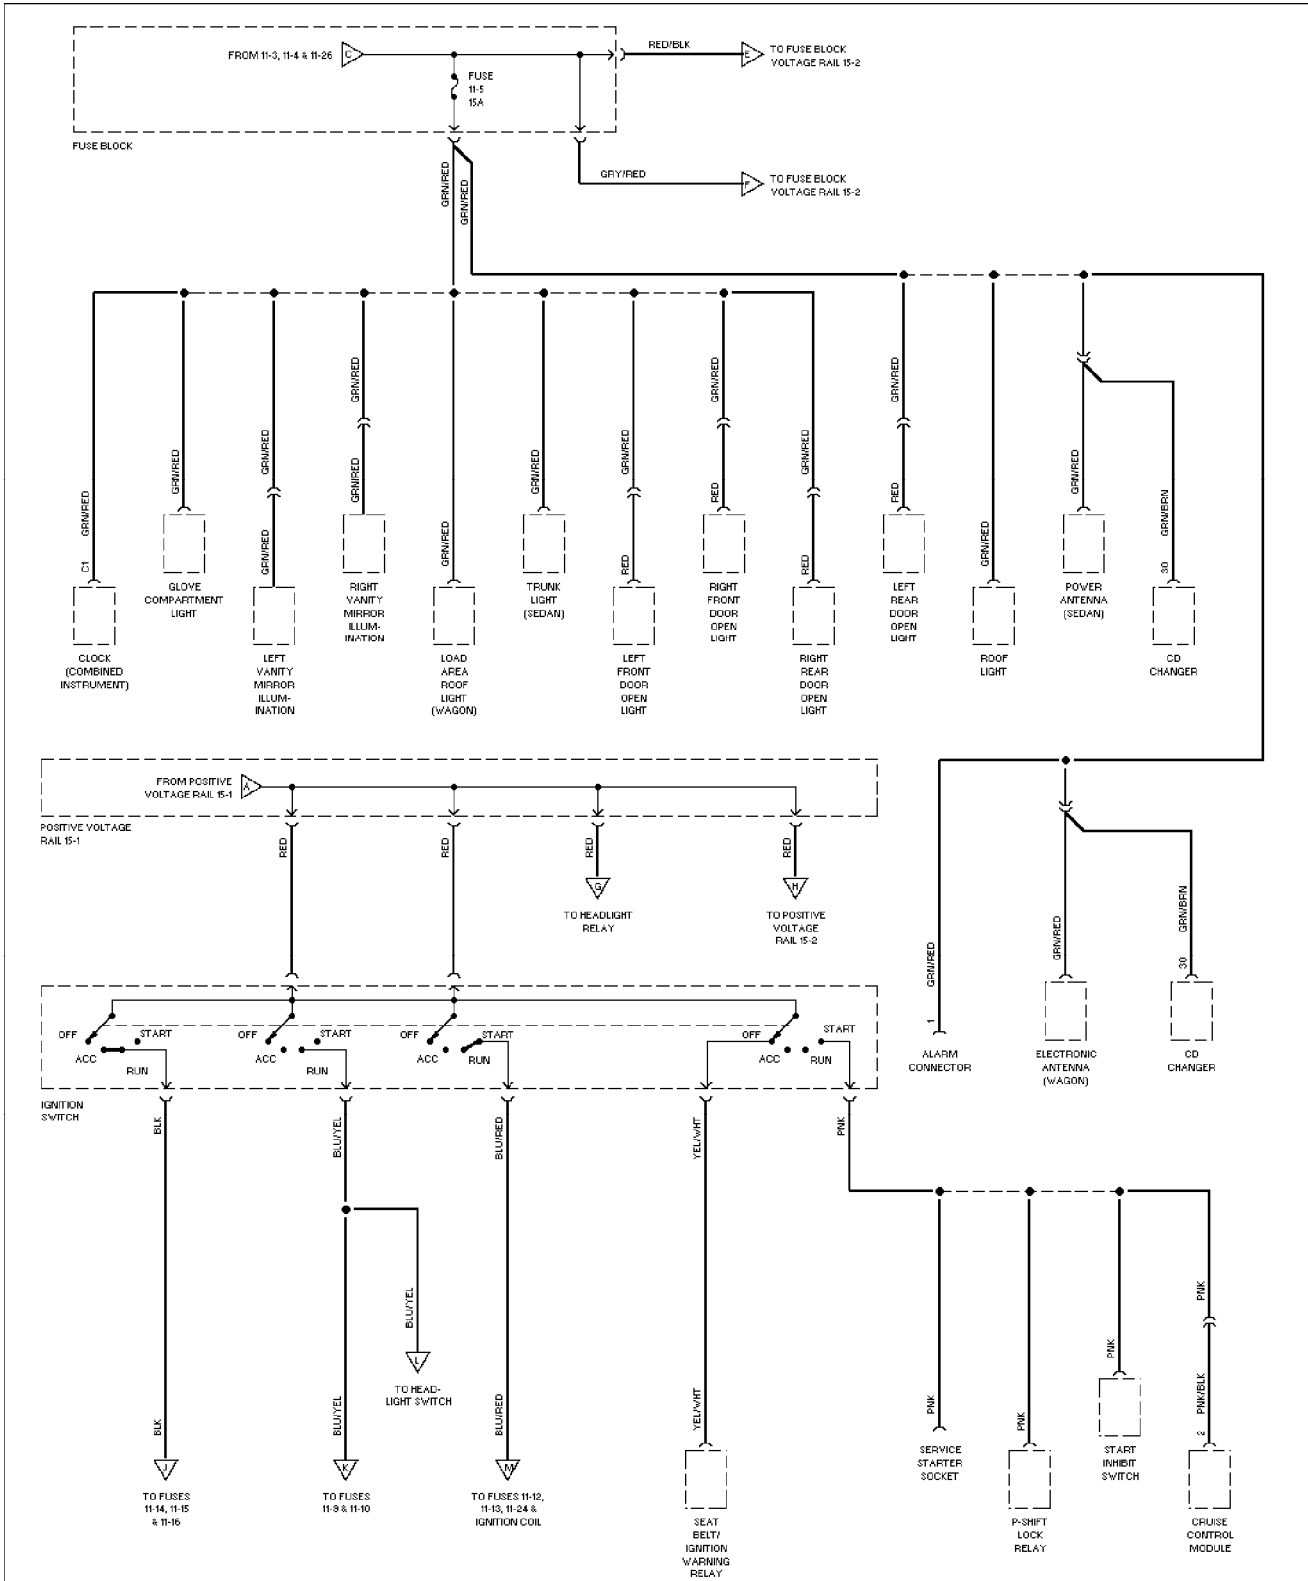

Memory Seat Circuit

1994 Volvo 940

For x

Copyright © 1998 Mitchell Repair Information Company, LLC

Saturday, July 24, 2004 12:19AM

SYSTEM WIRING DIAGRAMS

Power Antenna Circuit

1994 Volvo 940

For x

Copyright © 1998 Mitchell Repair Information Company, LLC

Saturday, July 24, 2004 12:19AM

SYSTEM WIRING DIAGRAMS

Power Distribution Circuit (1 of 6)

1994 Volvo 940

For x

Copyright © 1998 Mitchell Repair Information Company, LLC
 Saturday, July 24, 2004 12:19AM

SYSTEM WIRING DIAGRAMS

Power Distribution Circuit (2 of 6)

1994 Volvo 940

For x

Copyright © 1998 Mitchell Repair Information Company, LLC
 Saturday, July 24, 2004 12:19AM

SYSTEM WIRING DIAGRAMS

Power Distribution Circuit (3 of 6)