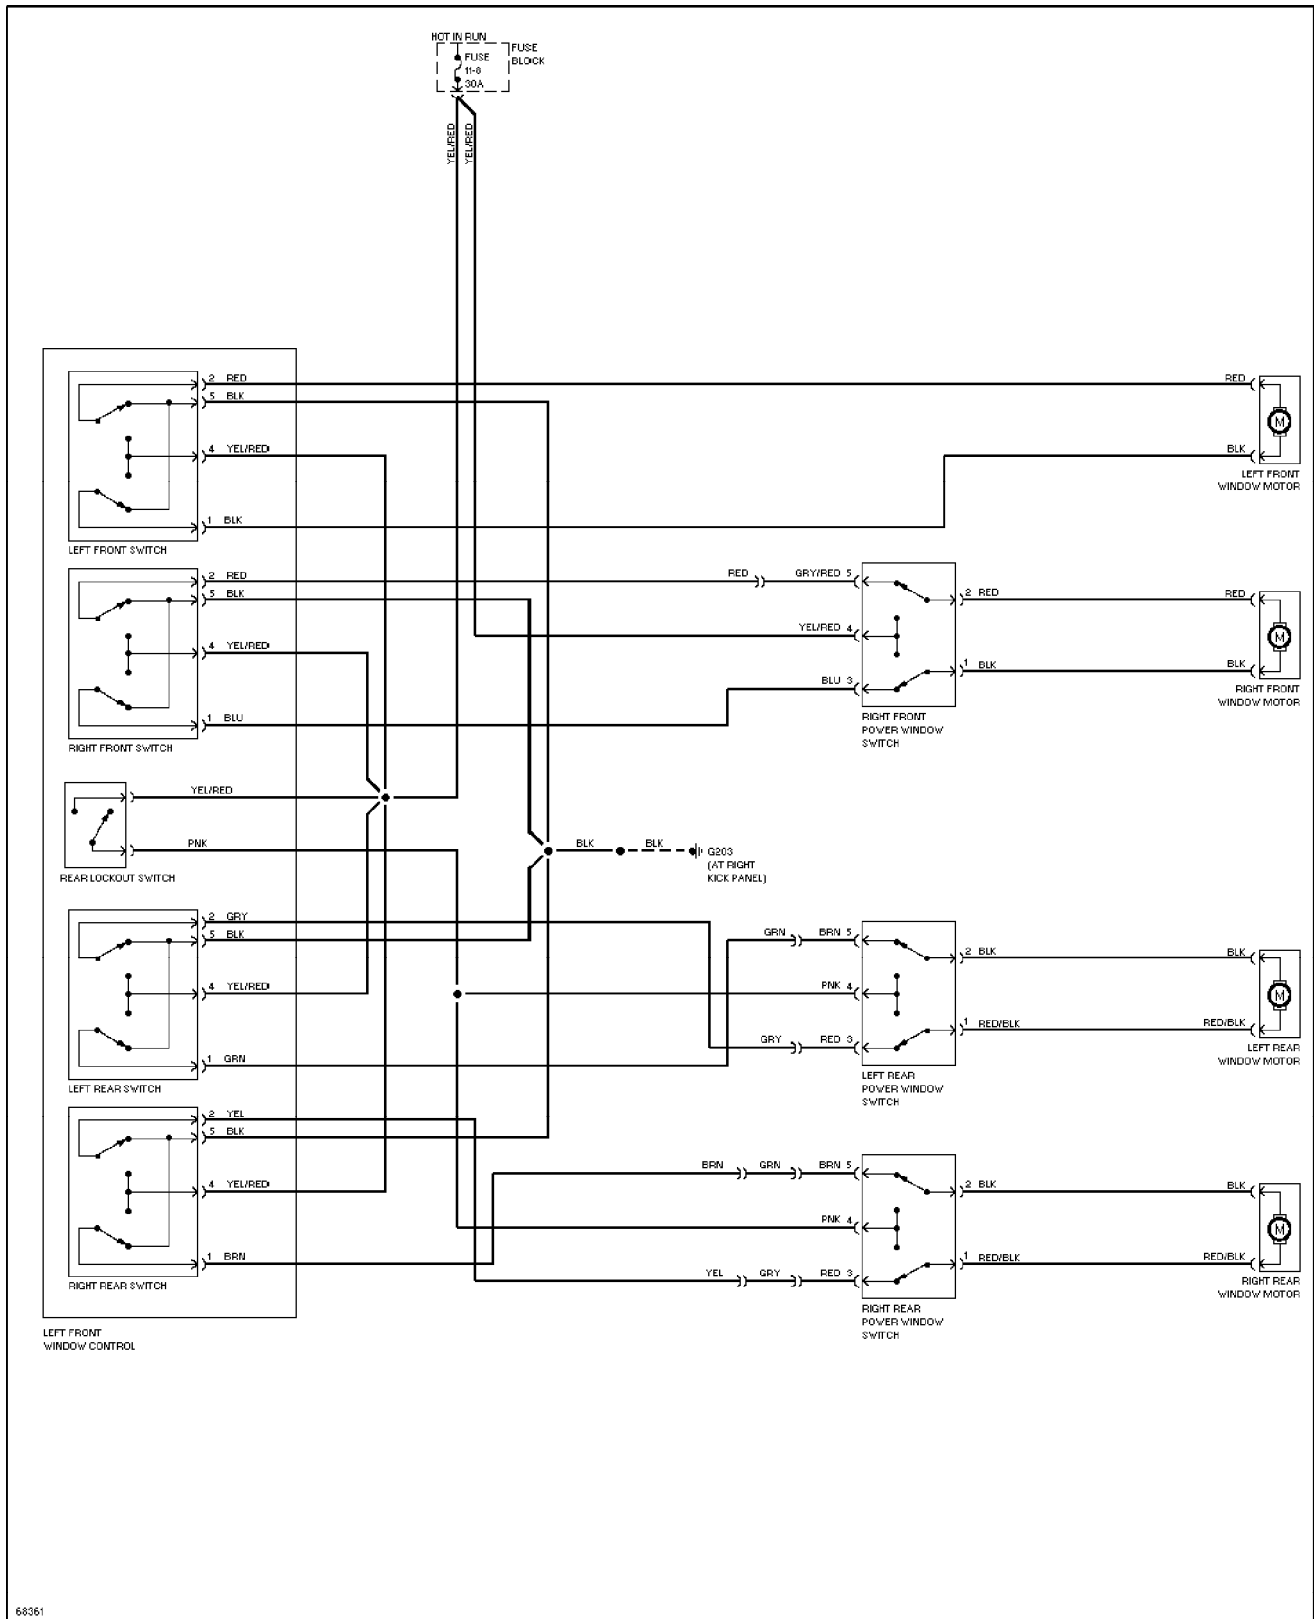

SYSTEM WIRING DIAGRAMS

Power Window Circuit

1994 Volvo 940

For x

Copyright © 1998 Mitchell Repair Information Company, LLC

Saturday, July 24, 2004 12:20AM