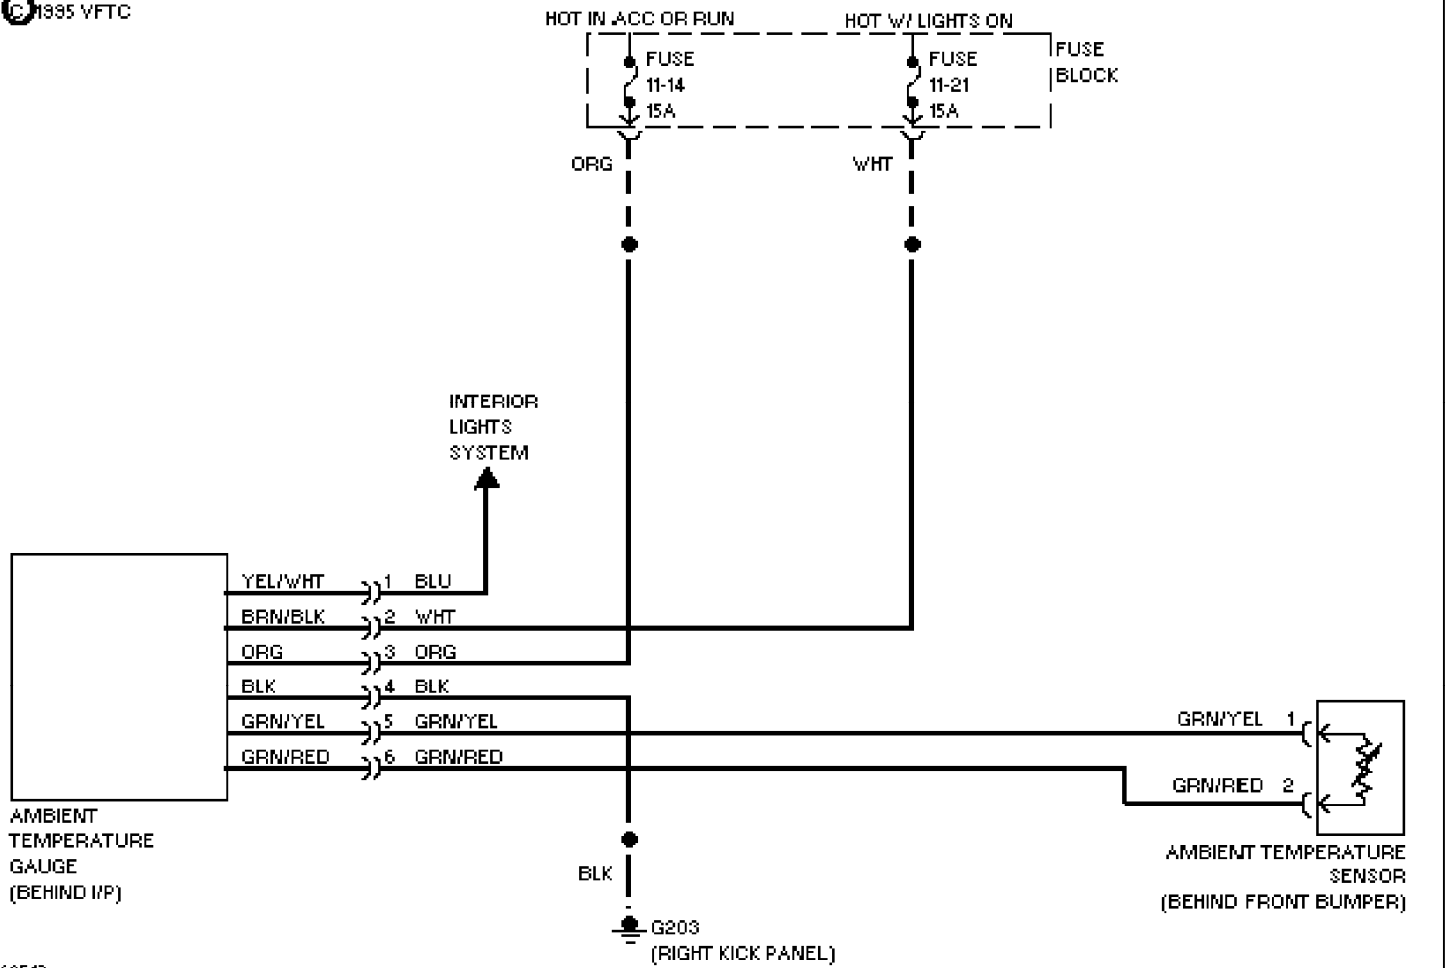

SYSTEM WIRING DIAGRAMS

Ambient Temperature Gauge

1994 Volvo 940

For x

Copyright © 1998 Mitchell Repair Information Company, LLC

Saturday, July 24, 2004 12:18AM

© 1995 VFTC

68542