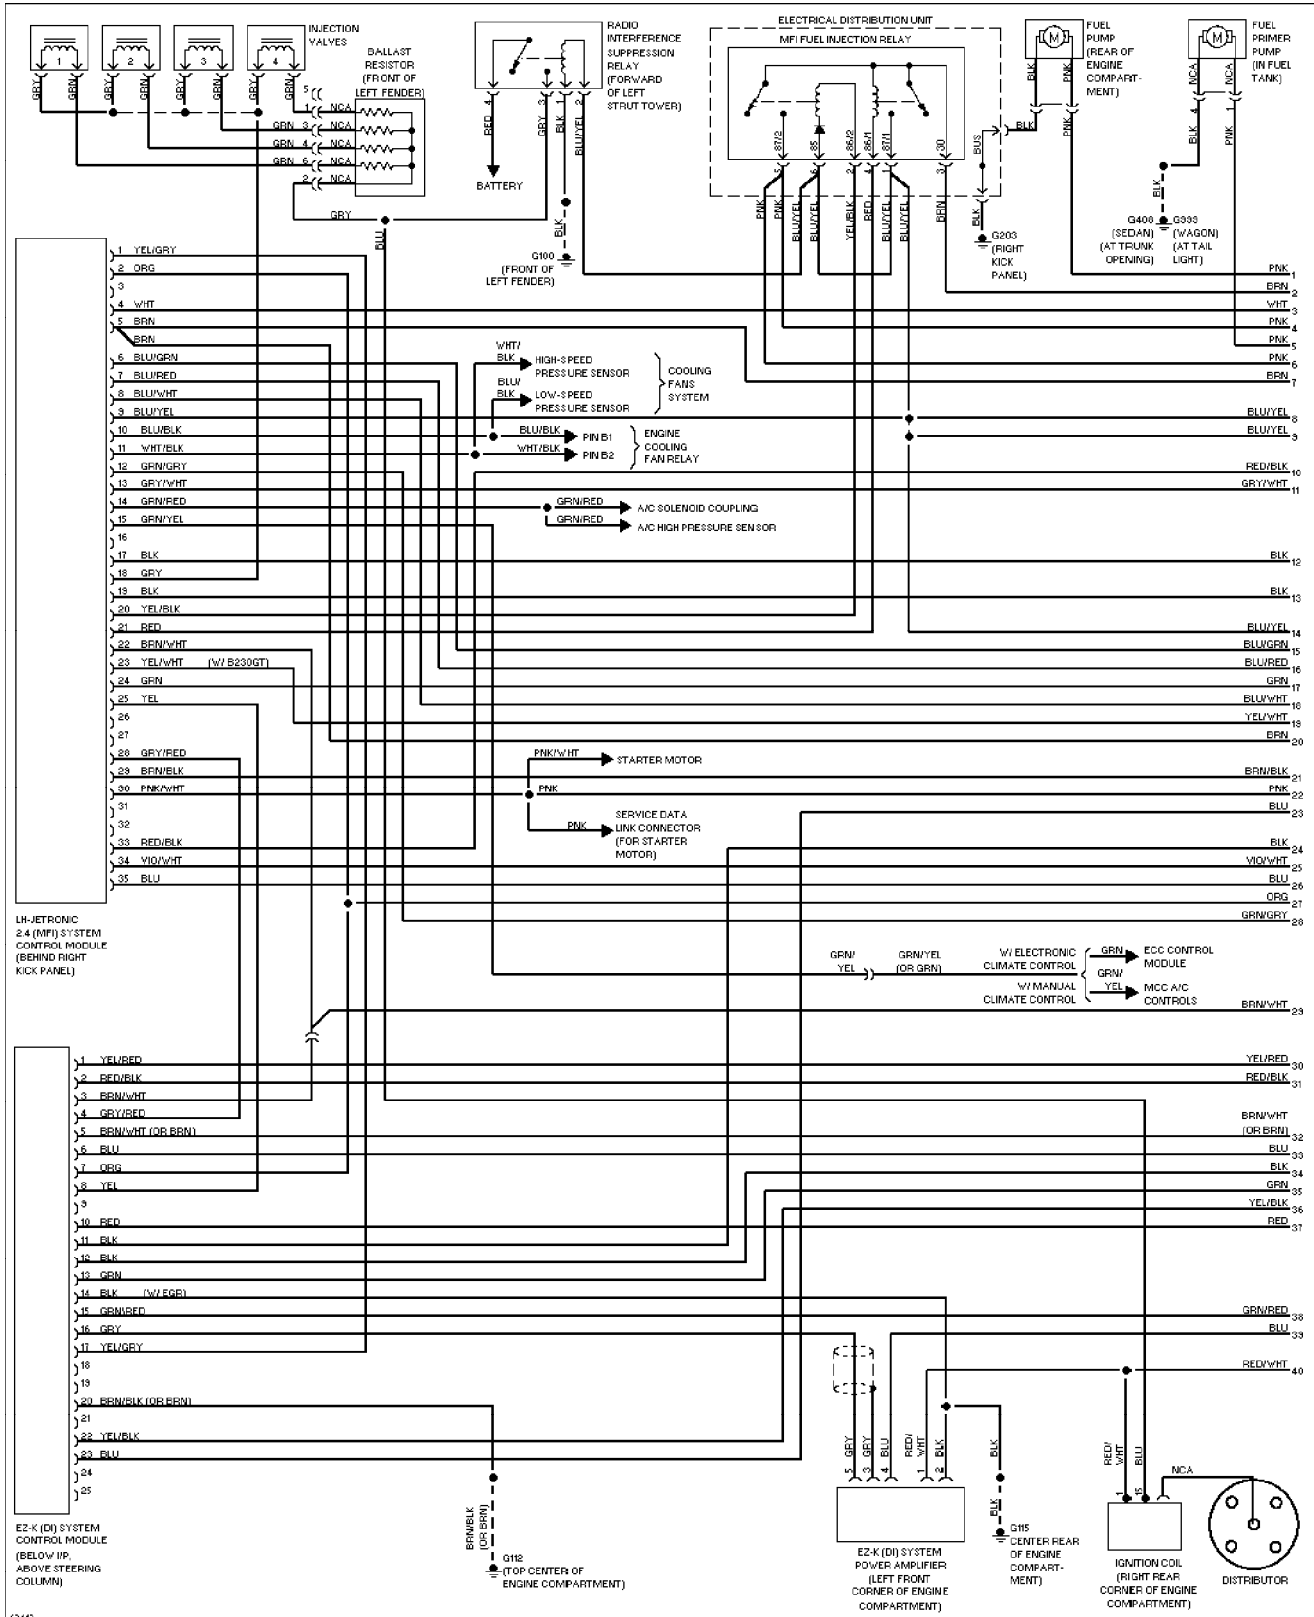

Copyright © 1998 Mitchell Repair Information Company, LLC
Saturday, July 24, 2004 12:16AM

SYSTEM WIRING DIAGRAMS

2.3L Turbo, Engine Performance Circuits (1 of 2)

1994 Volvo 940

For x

Copyright © 1998 Mitchell Repair Information Company, LLC
Saturday, July 24, 2004 12:16AM