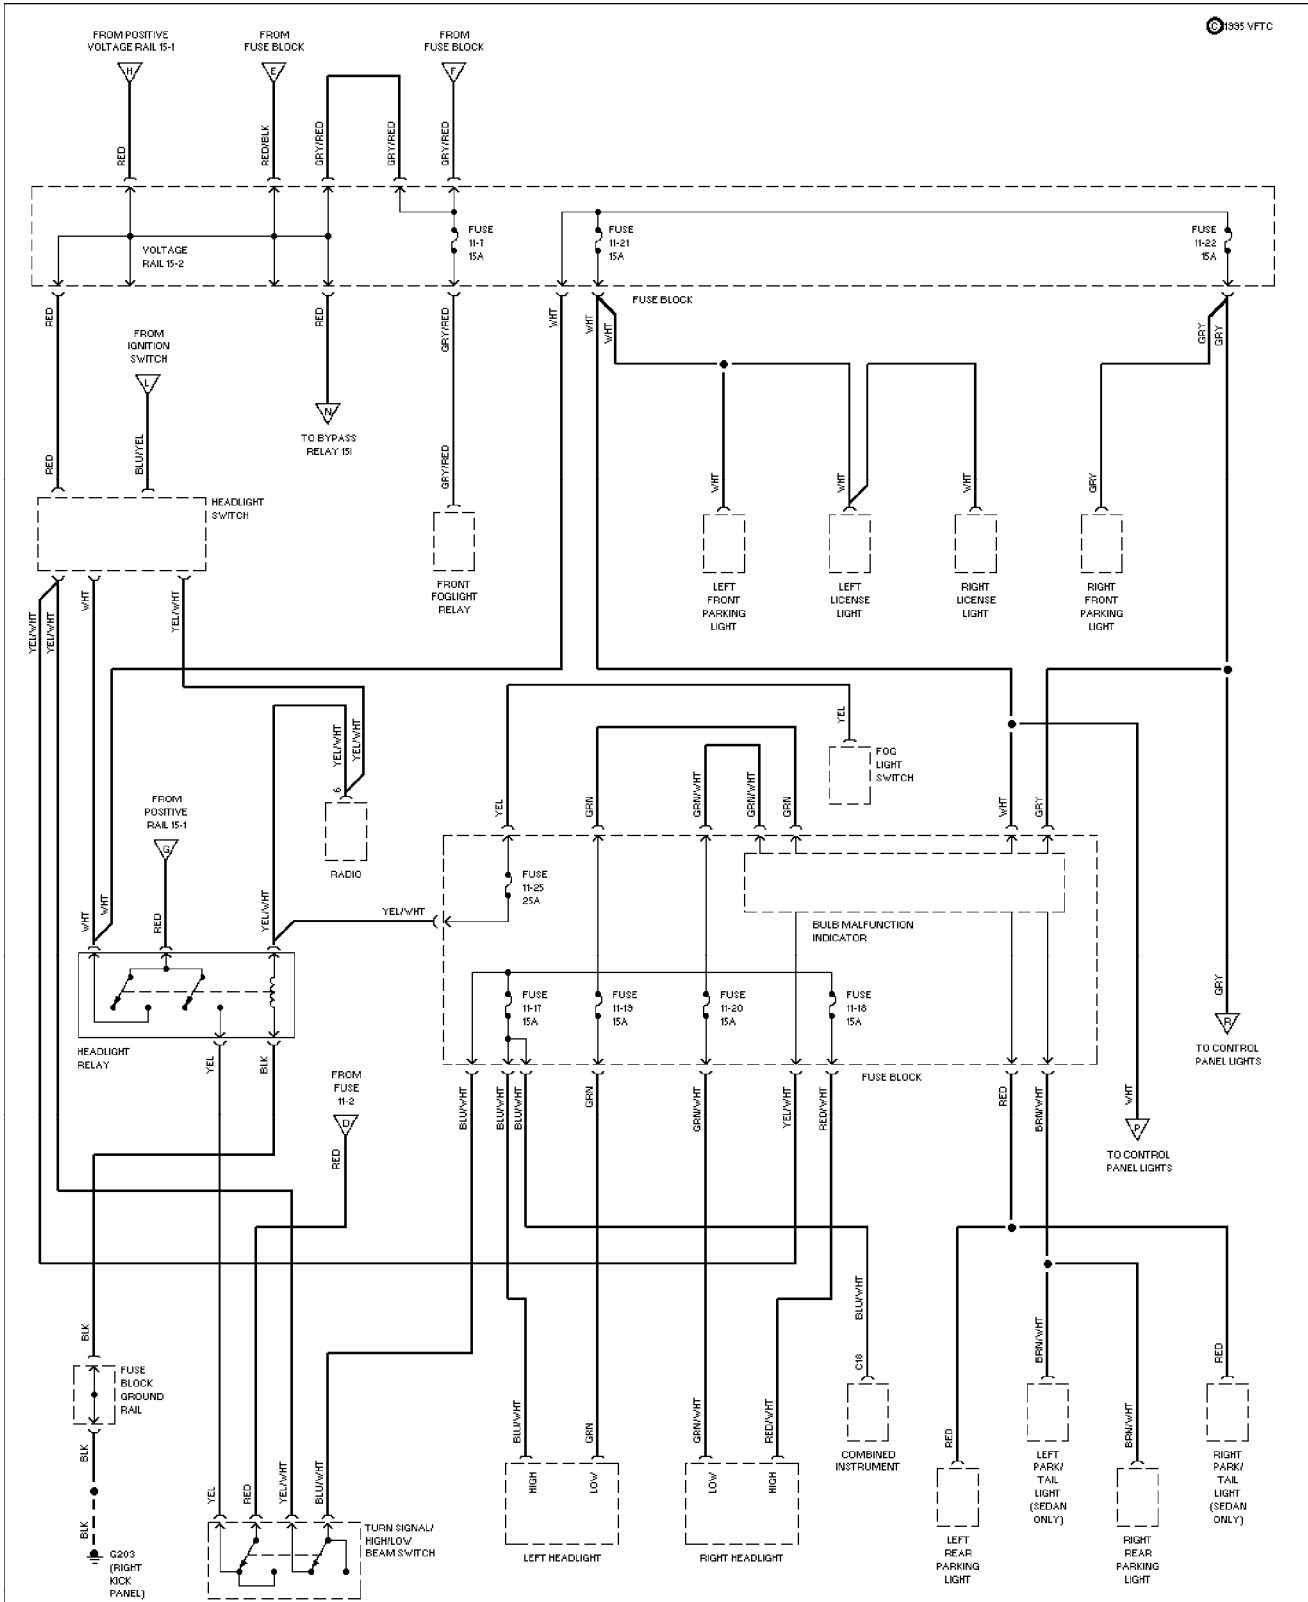

SYSTEM WIRING DIAGRAMS

Power Distribution Circuit (3 of 6)

1994 Volvo 940

For x

Copyright © 1998 Mitchell Repair Information Company, LLC
Saturday, July 24, 2004 12:19AM

1995 VFTC