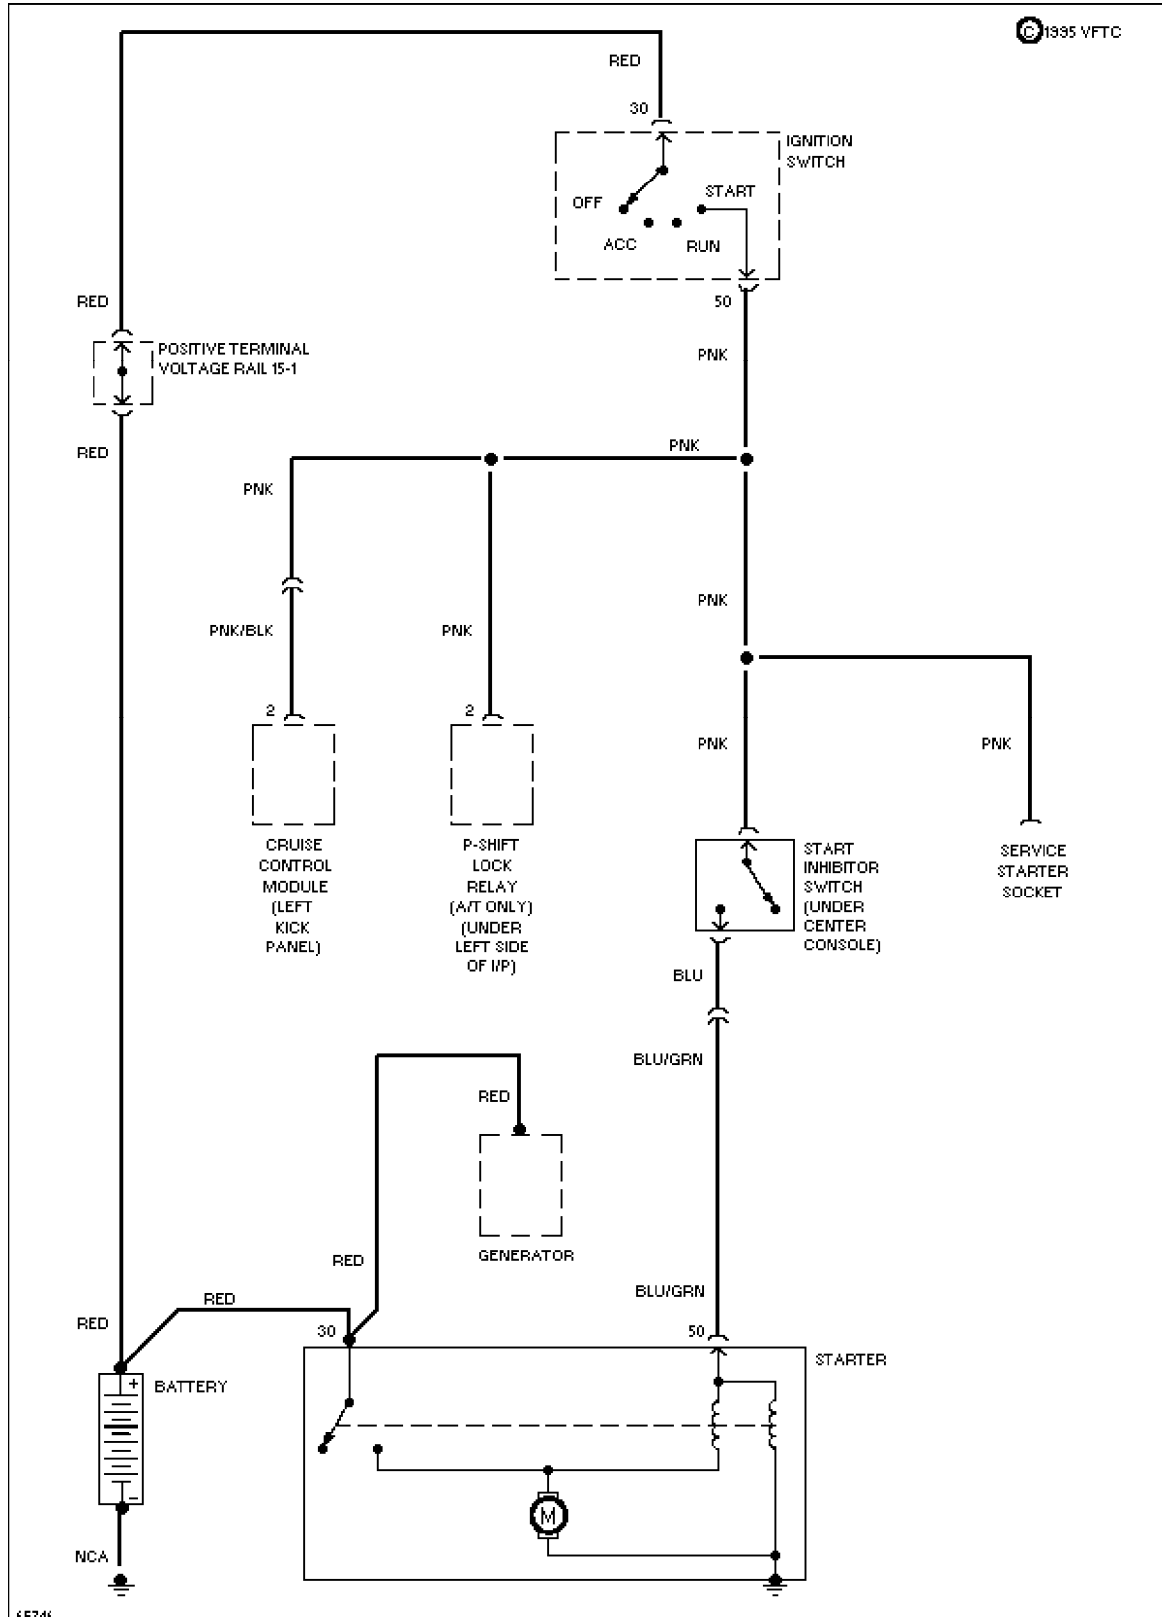

Saturday, July 24, 2004 12:21AM

SYSTEM WIRING DIAGRAMS

Starting Circuit

1994 Volvo 940

For x

Copyright © 1998 Mitchell Repair Information Company, LLC

Saturday, July 24, 2004 12:21AM

SYSTEM WIRING DIAGRAMS