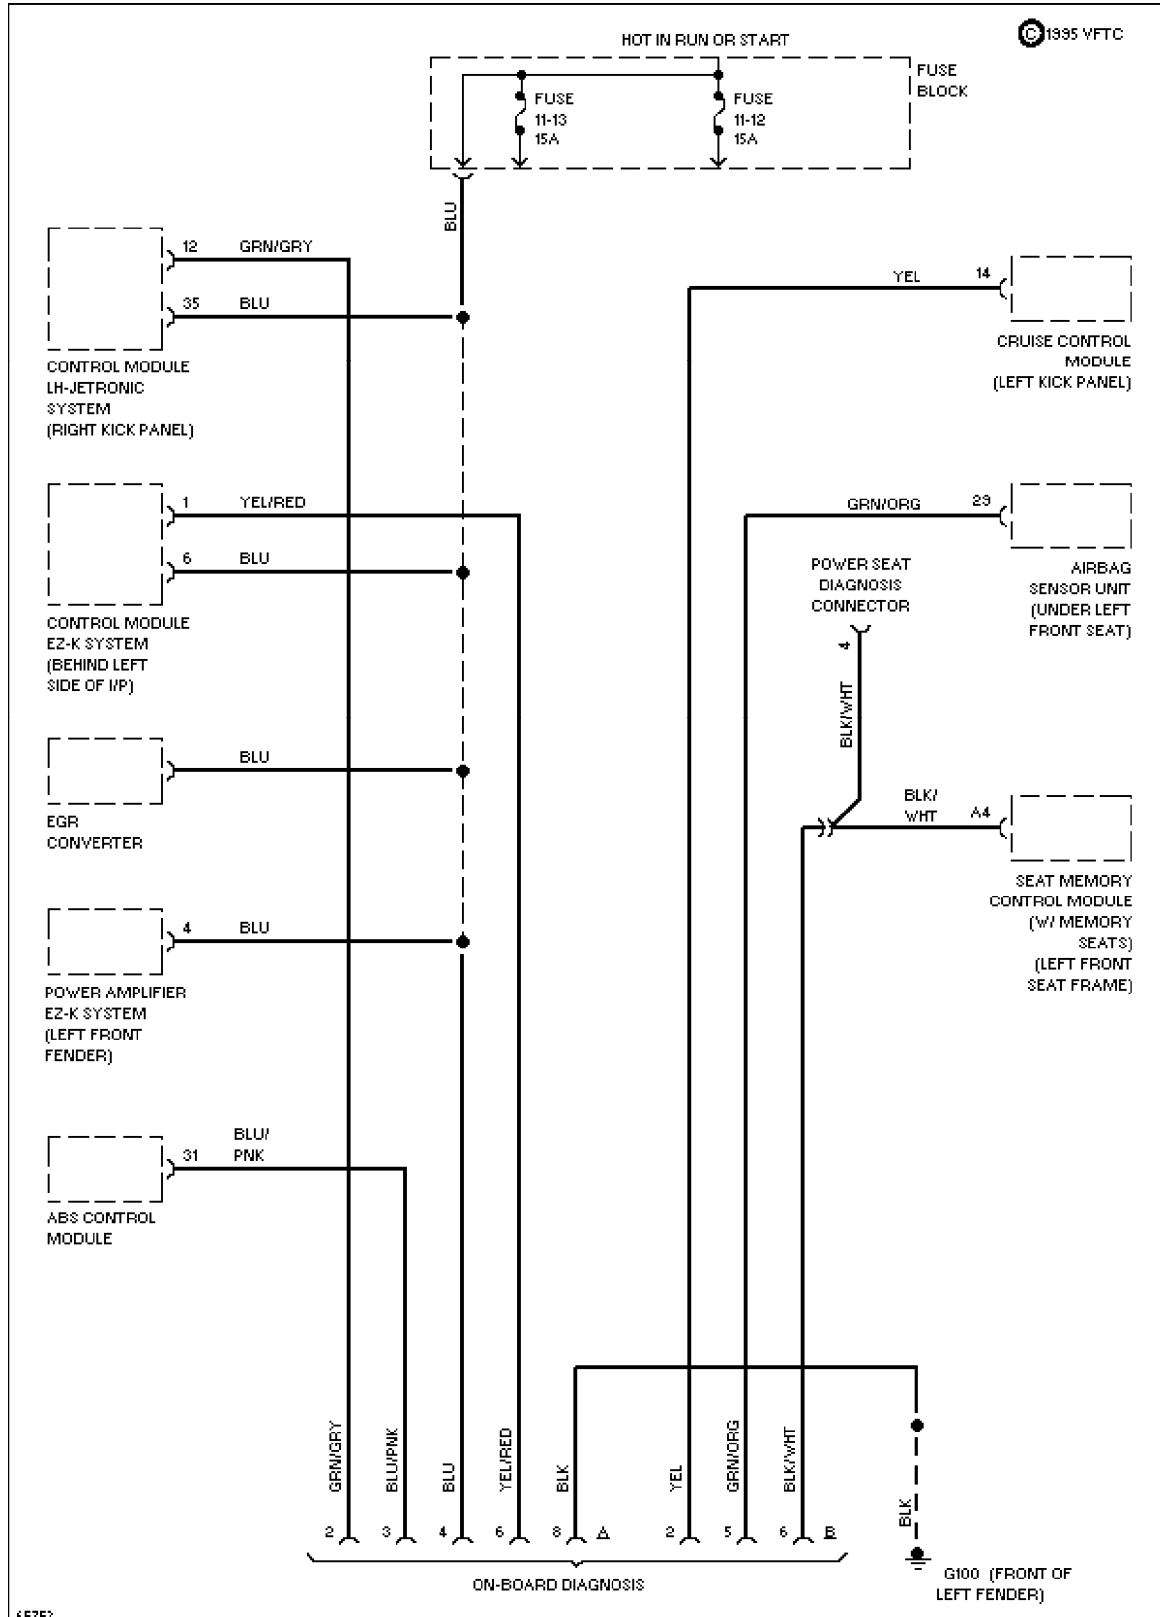

SYSTEM WIRING DIAGRAMS

Computer Data Lines

1994 Volvo 940

For x

Copyright © 1998 Mitchell Repair Information Company, LLC

Saturday, July 24, 2004 12:16AM