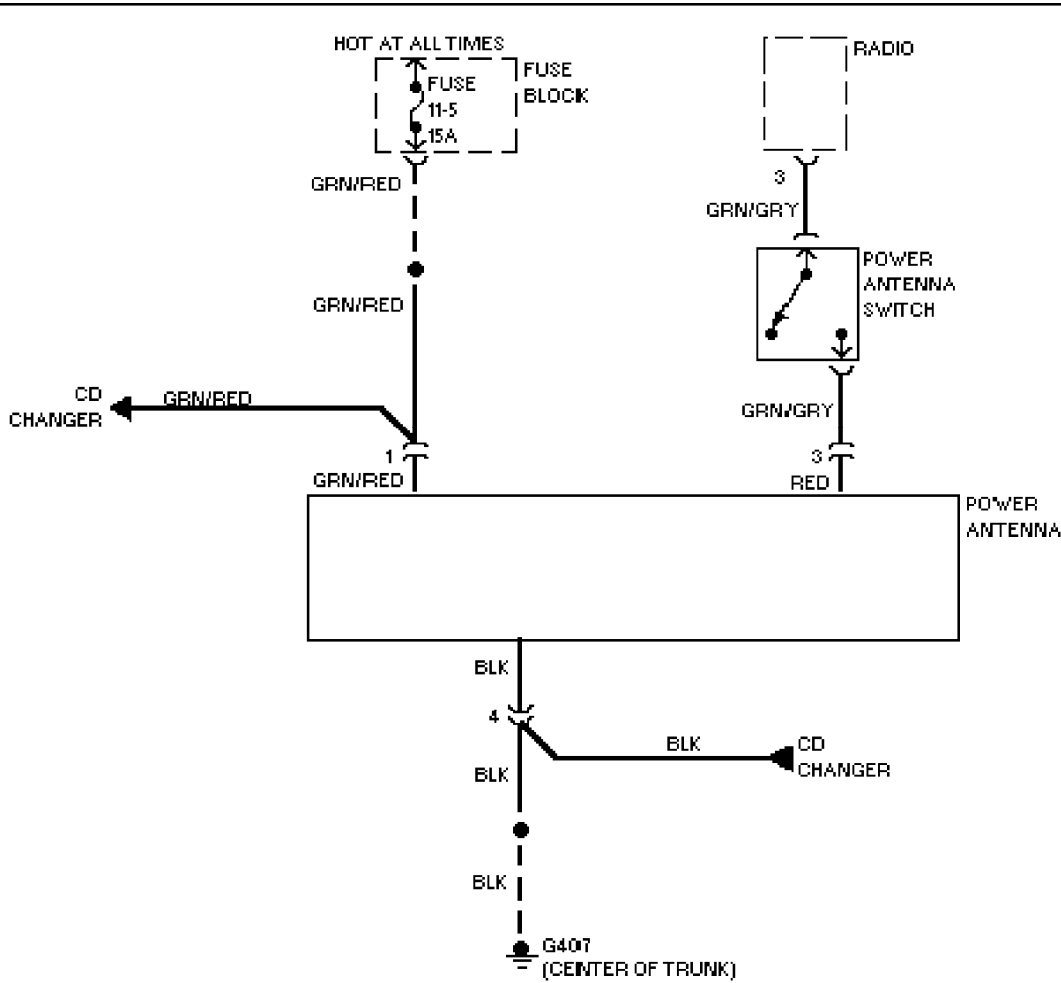

SYSTEM WIRING DIAGRAMS

Power Antenna Circuit

1994 Volvo 940

For x

Copyright © 1998 Mitchell Repair Information Company, LLC

Saturday, July 24, 2004 12:19AM