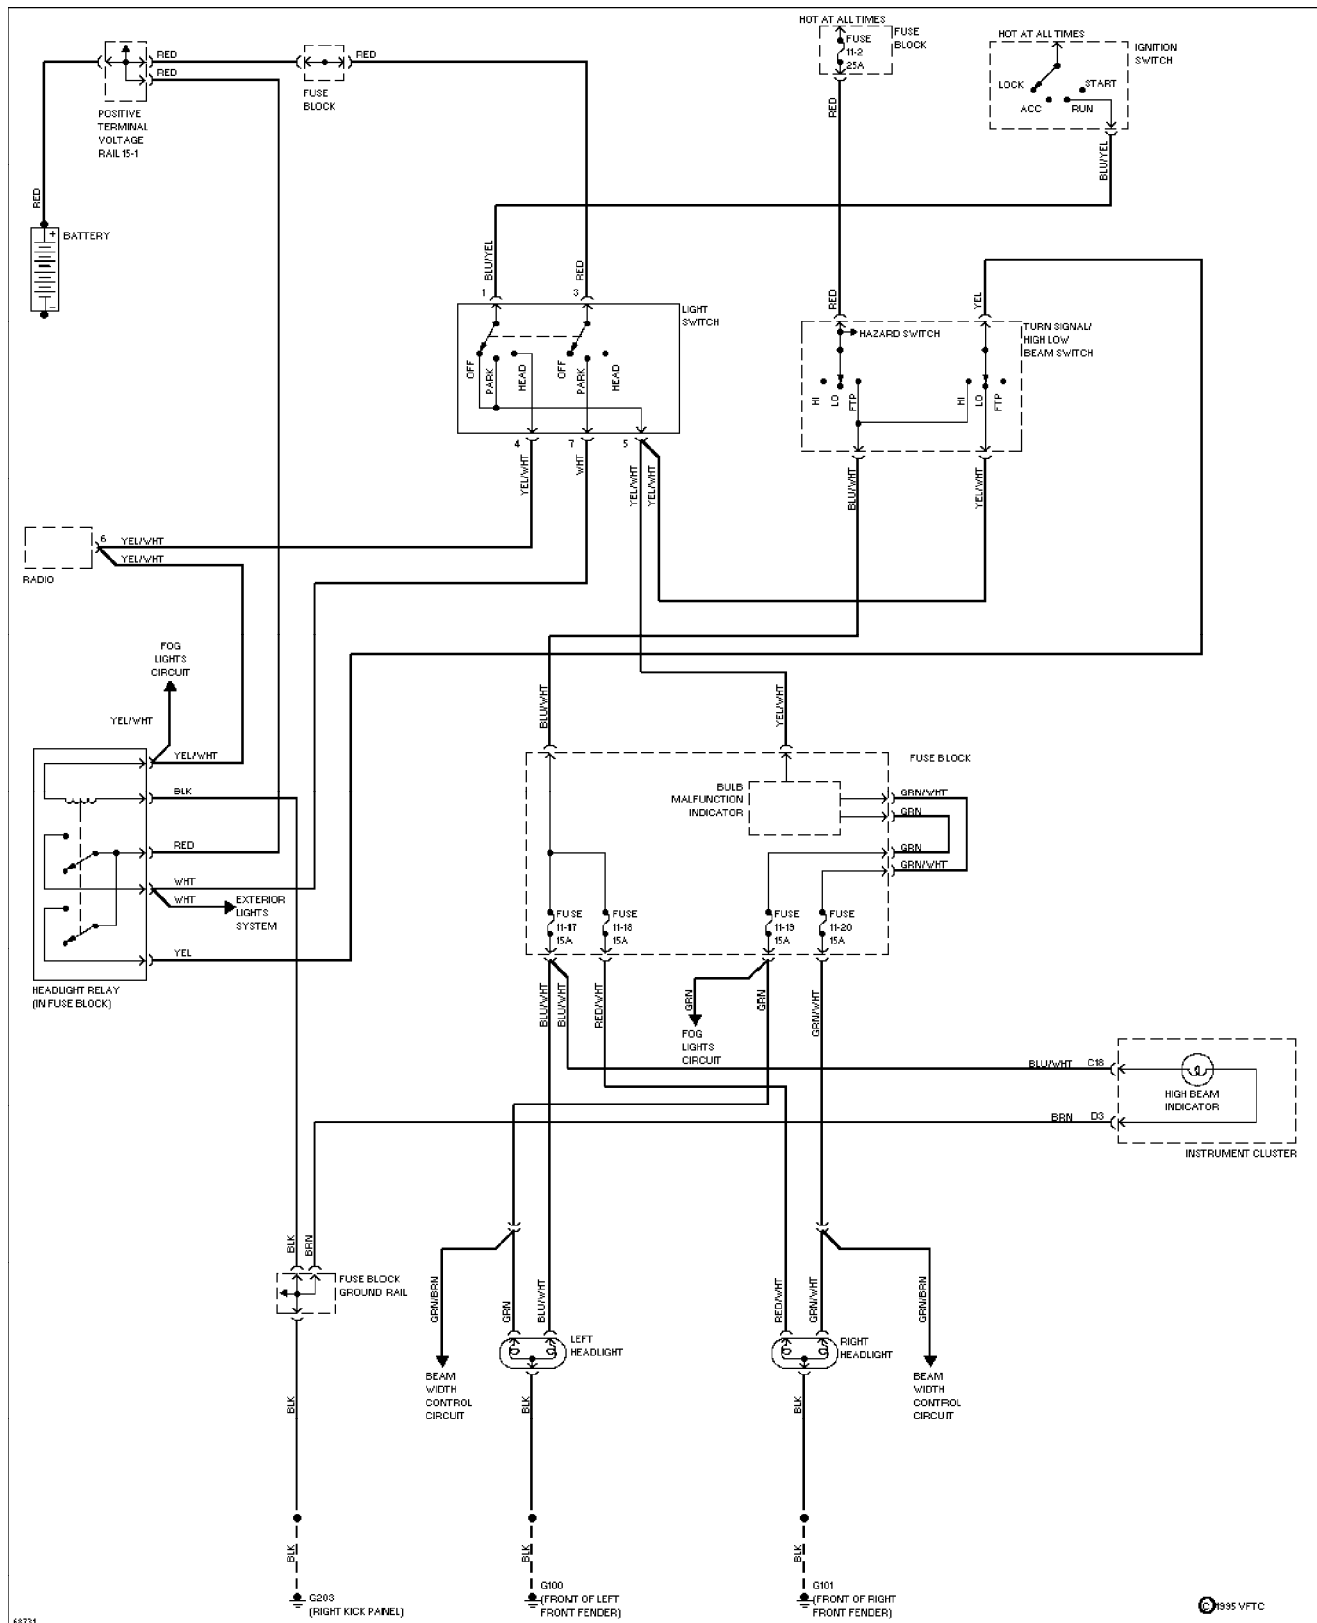

SYSTEM WIRING DIAGRAMS

Headlamps Circuit, W/ DRL

1994 Volvo 940

For x

Copyright © 1998 Mitchell Repair Information Company, LLC

Saturday, July 24, 2004 12:18AM

SYSTEM WIRING DIAGRAMS

Headlamps Circuit, W/O DRL