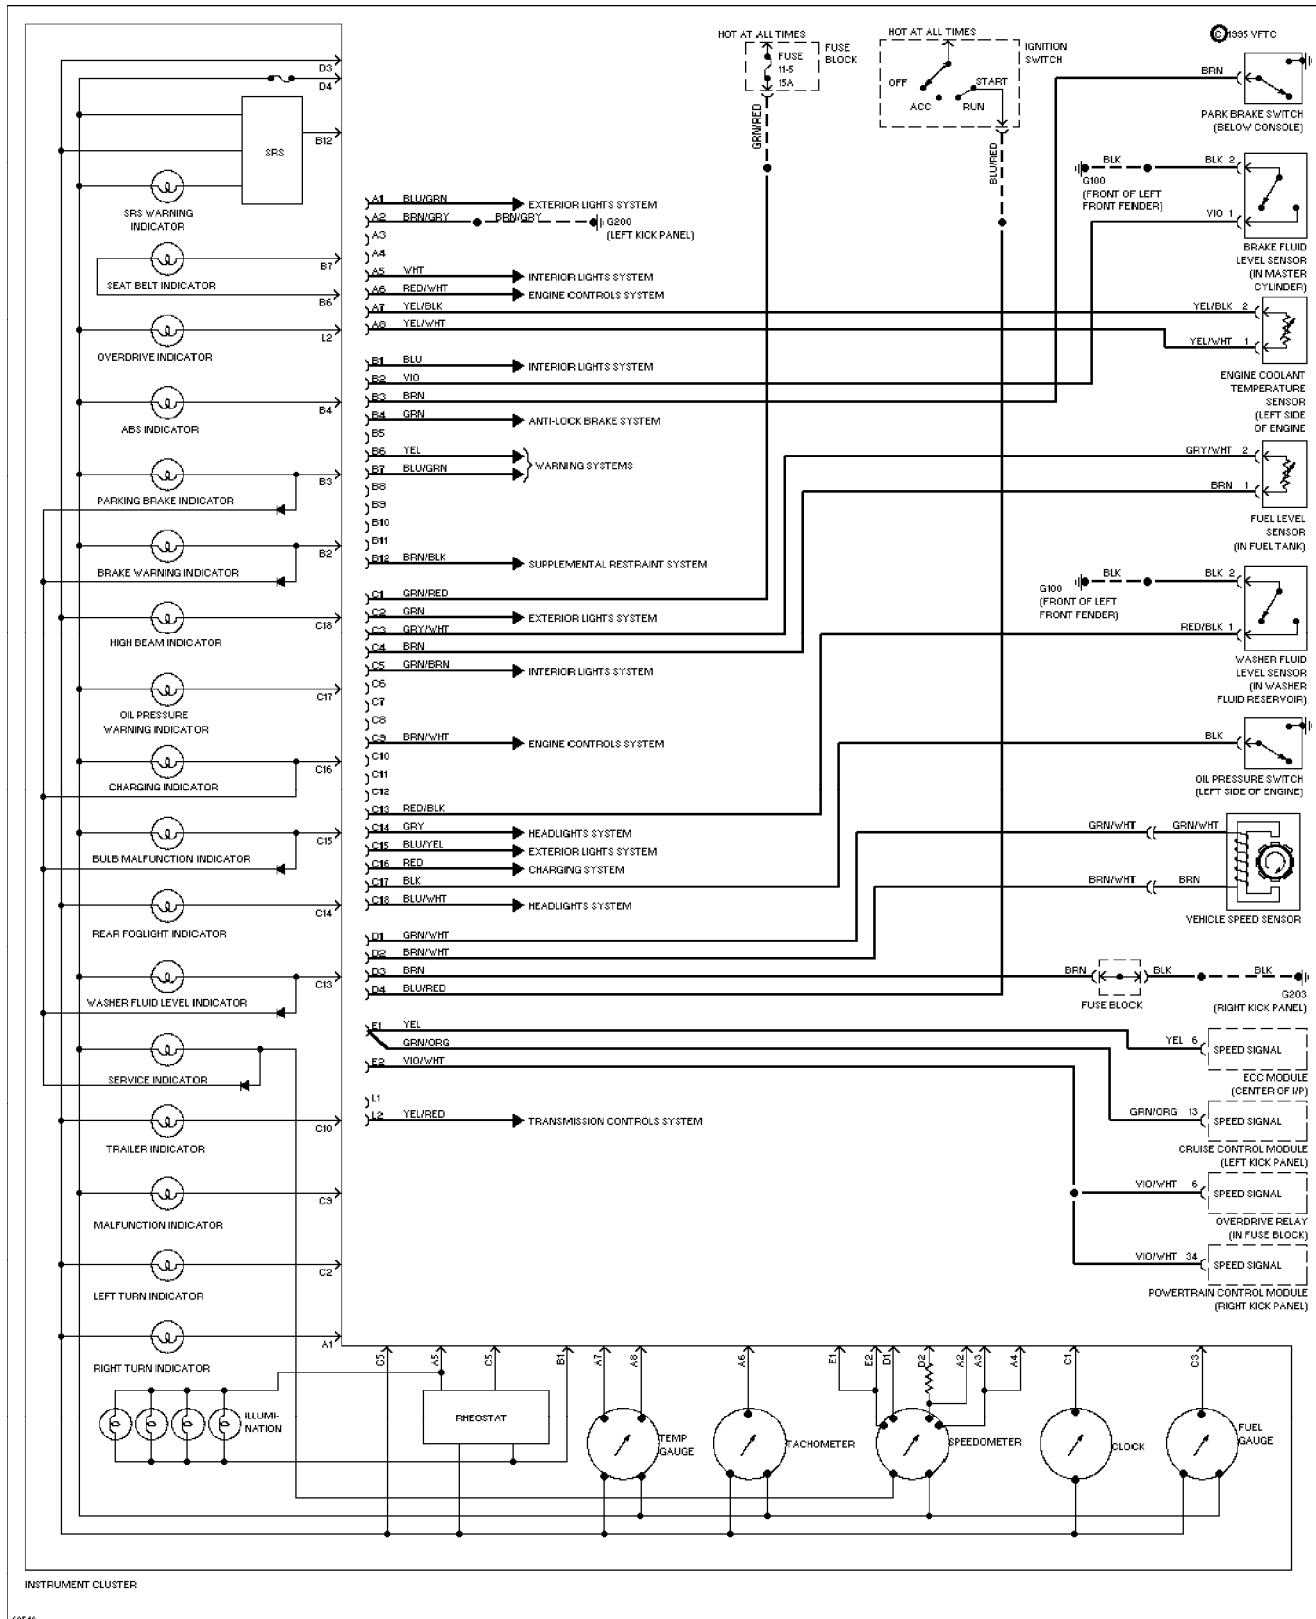

Saturday, July 24, 2004 12:20AM

SYSTEM WIRING DIAGRAMS

Instrument Cluster Circuit

1994 Volvo 940

For x

Copyright © 1998 Mitchell Repair Information Company, LLC

Saturday, July 24, 2004 12:19AM

SYSTEM WIRING DIAGRAMS

Memory Seat Circuit

1994 Volvo 940

For x

Copyright © 1998 Mitchell Repair Information Company, LLC

Saturday, July 24, 2004 12:19AM

SYSTEM WIRING DIAGRAMS

Power Antenna Circuit

1994 Volvo 940