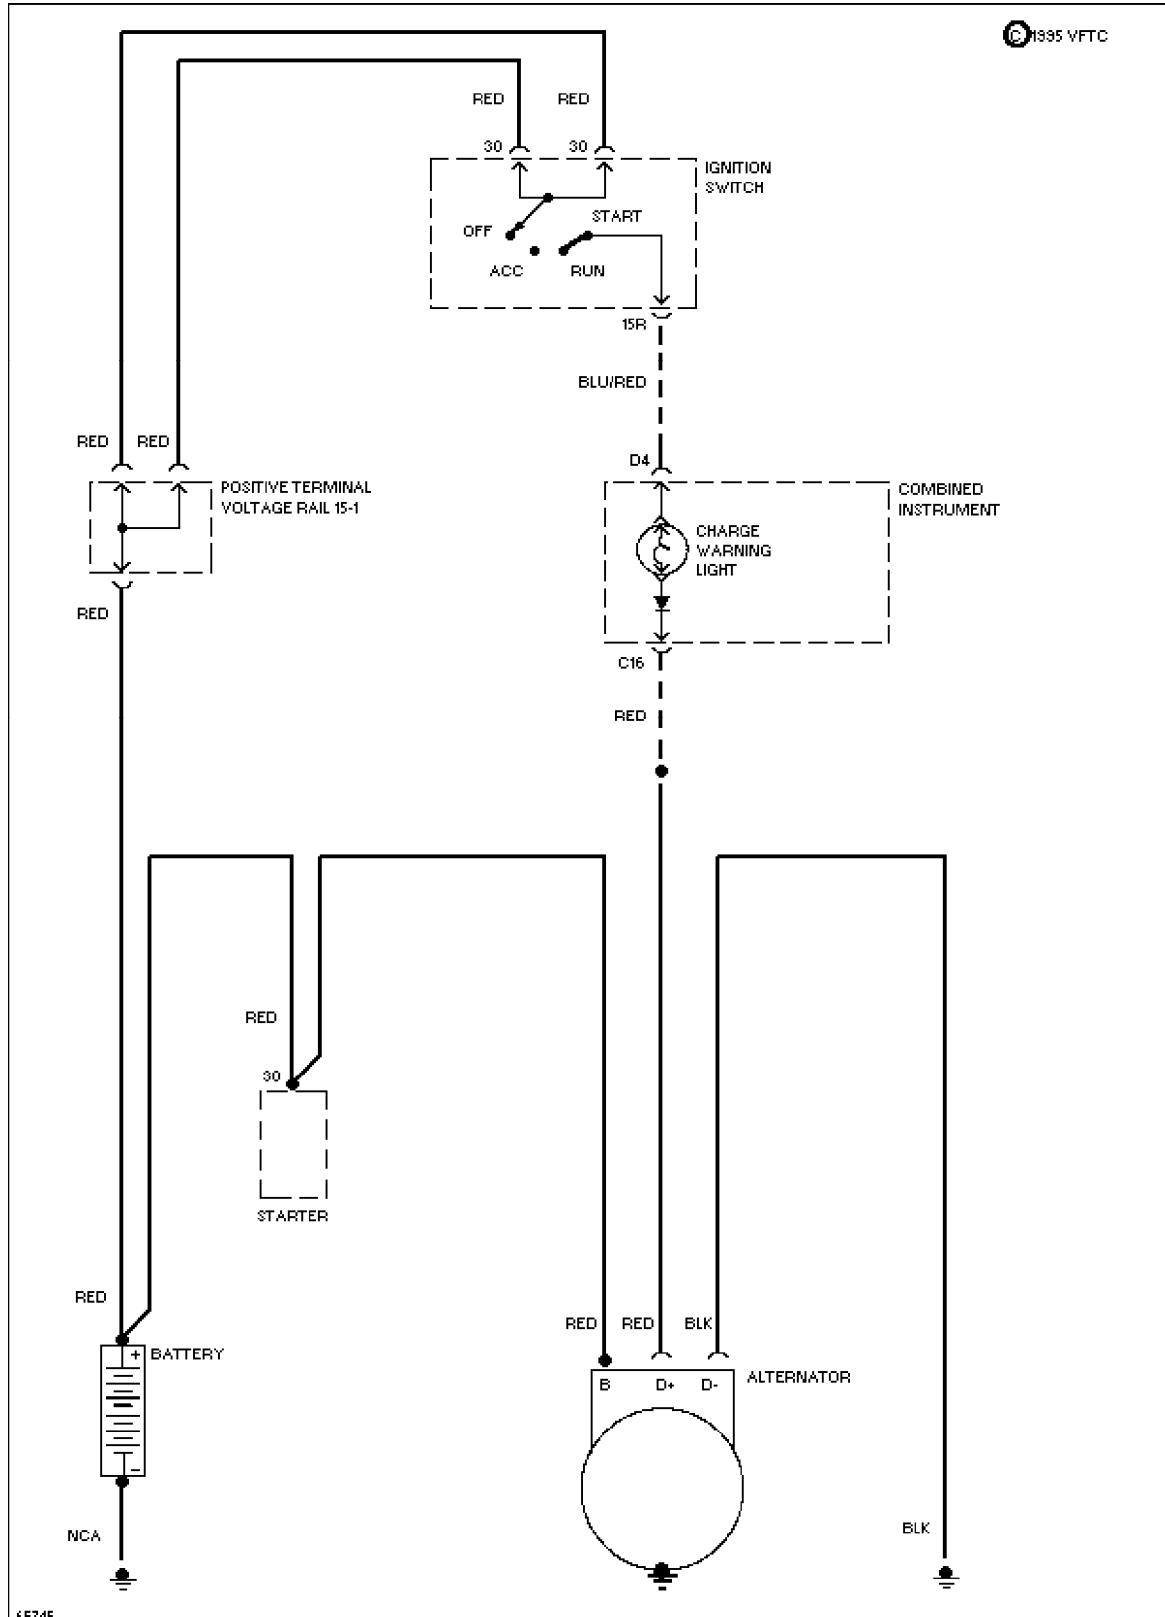

Copyright © 1998 Mitchell Repair Information Company, LLC
Saturday, July 24, 2004 12:21AM

SYSTEM WIRING DIAGRAMS

Charging Circuit

1994 Volvo 940

For x

Copyright © 1998 Mitchell Repair Information Company, LLC

Saturday, July 24, 2004 12:21AM

SYSTEM WIRING DIAGRAMS

Starting Circuit

1994 Volvo 940

For x

Copyright © 1998 Mitchell Repair Information Company, LLC

Saturday, July 24, 2004 12:21AM

SYSTEM WIRING DIAGRAMS