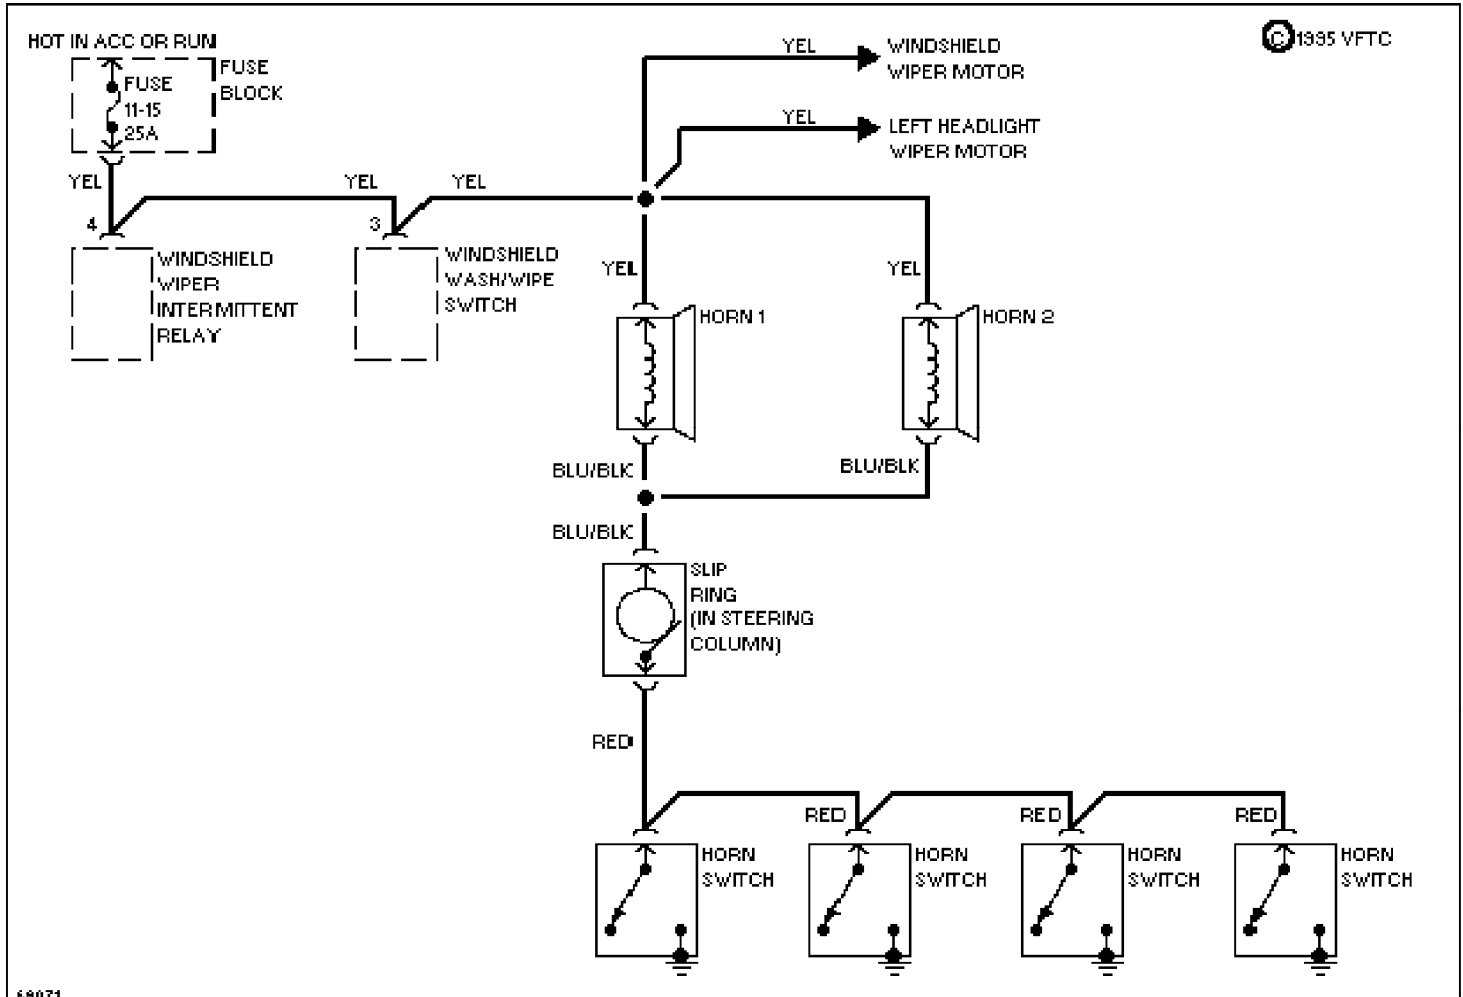

SYSTEM WIRING DIAGRAMS

Horn Circuit

1994 Volvo 940

For x

Copyright © 1998 Mitchell Repair Information Company, LLC

Saturday, July 24, 2004 12:18AM

SYSTEM WIRING DIAGRAMS

Ambient Temperature Gauge