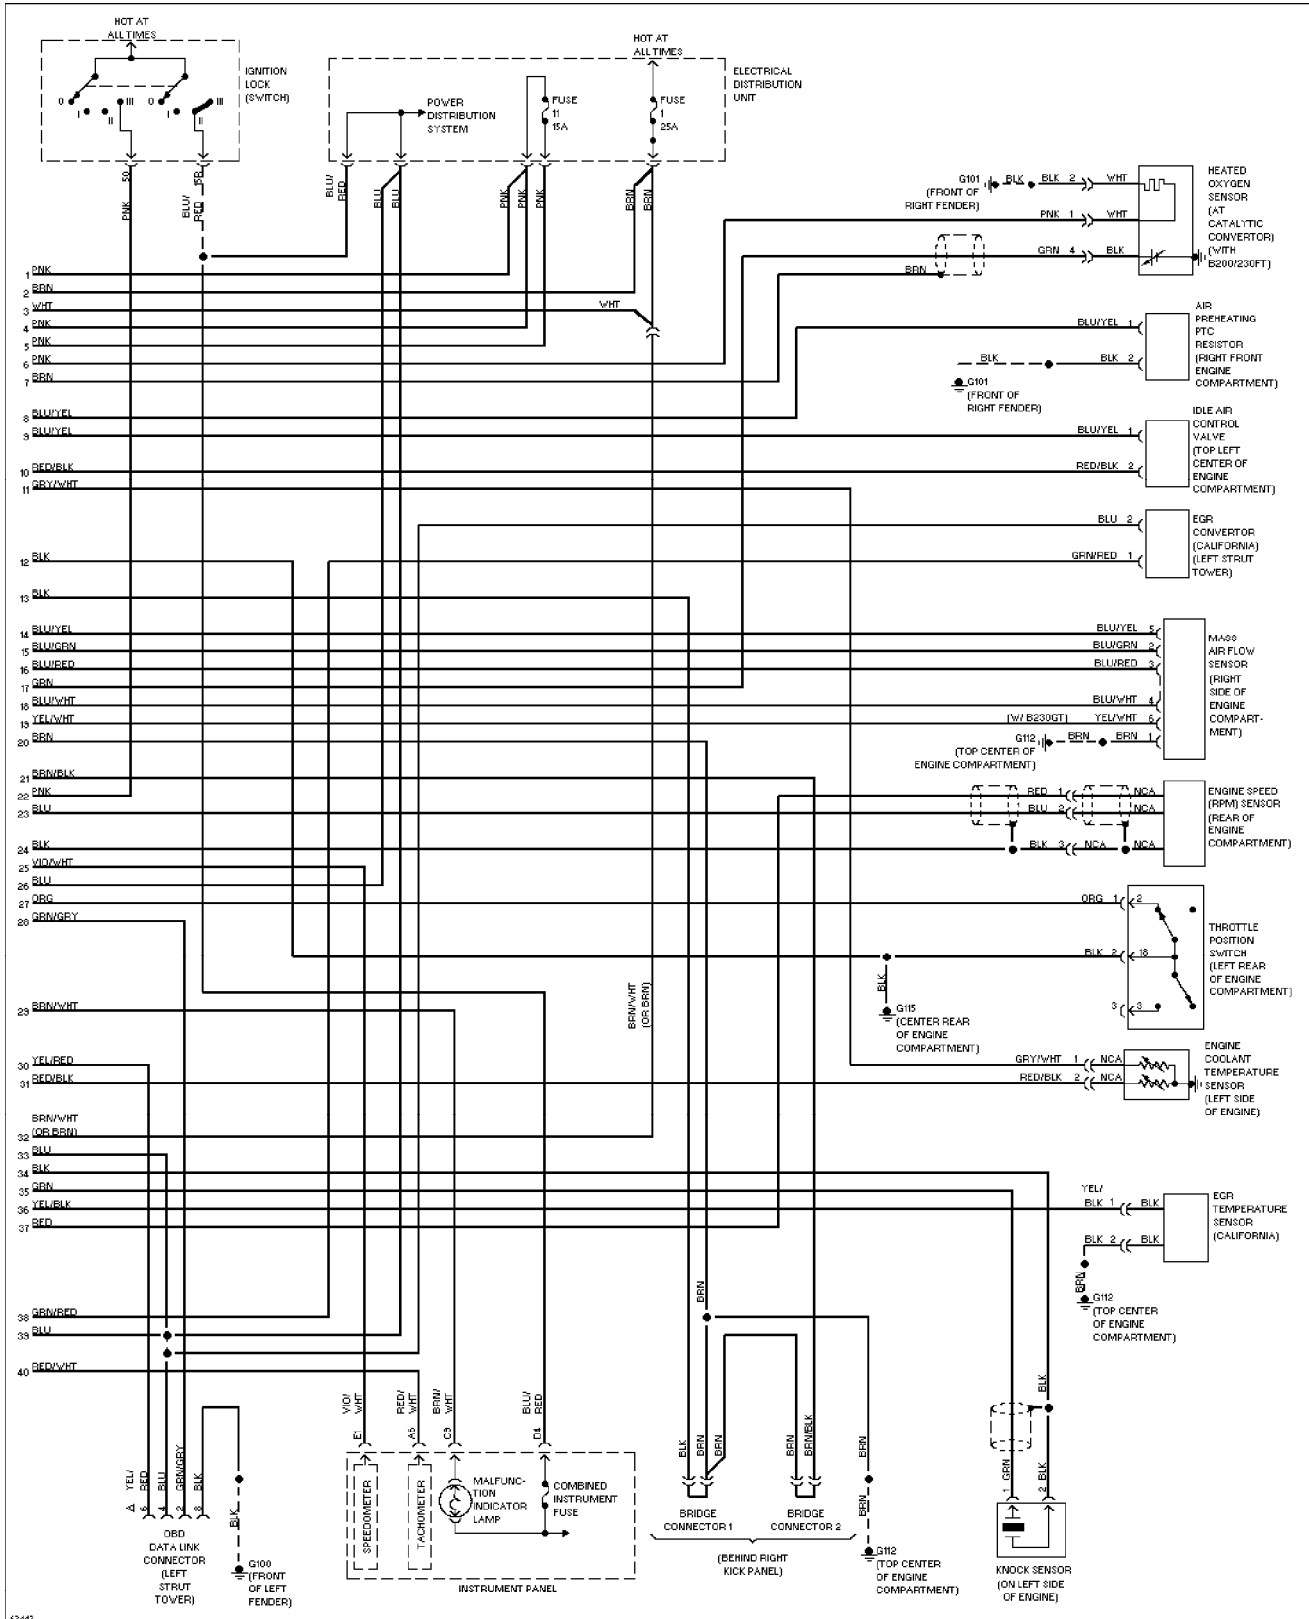

SYSTEM WIRING DIAGRAMS

2.3L Turbo, Engine Performance Circuits (2 of 2)

1994 Volvo 940

For x

Copyright © 1998 Mitchell Repair Information Company, LLC
Saturday, July 24, 2004 12:16AM