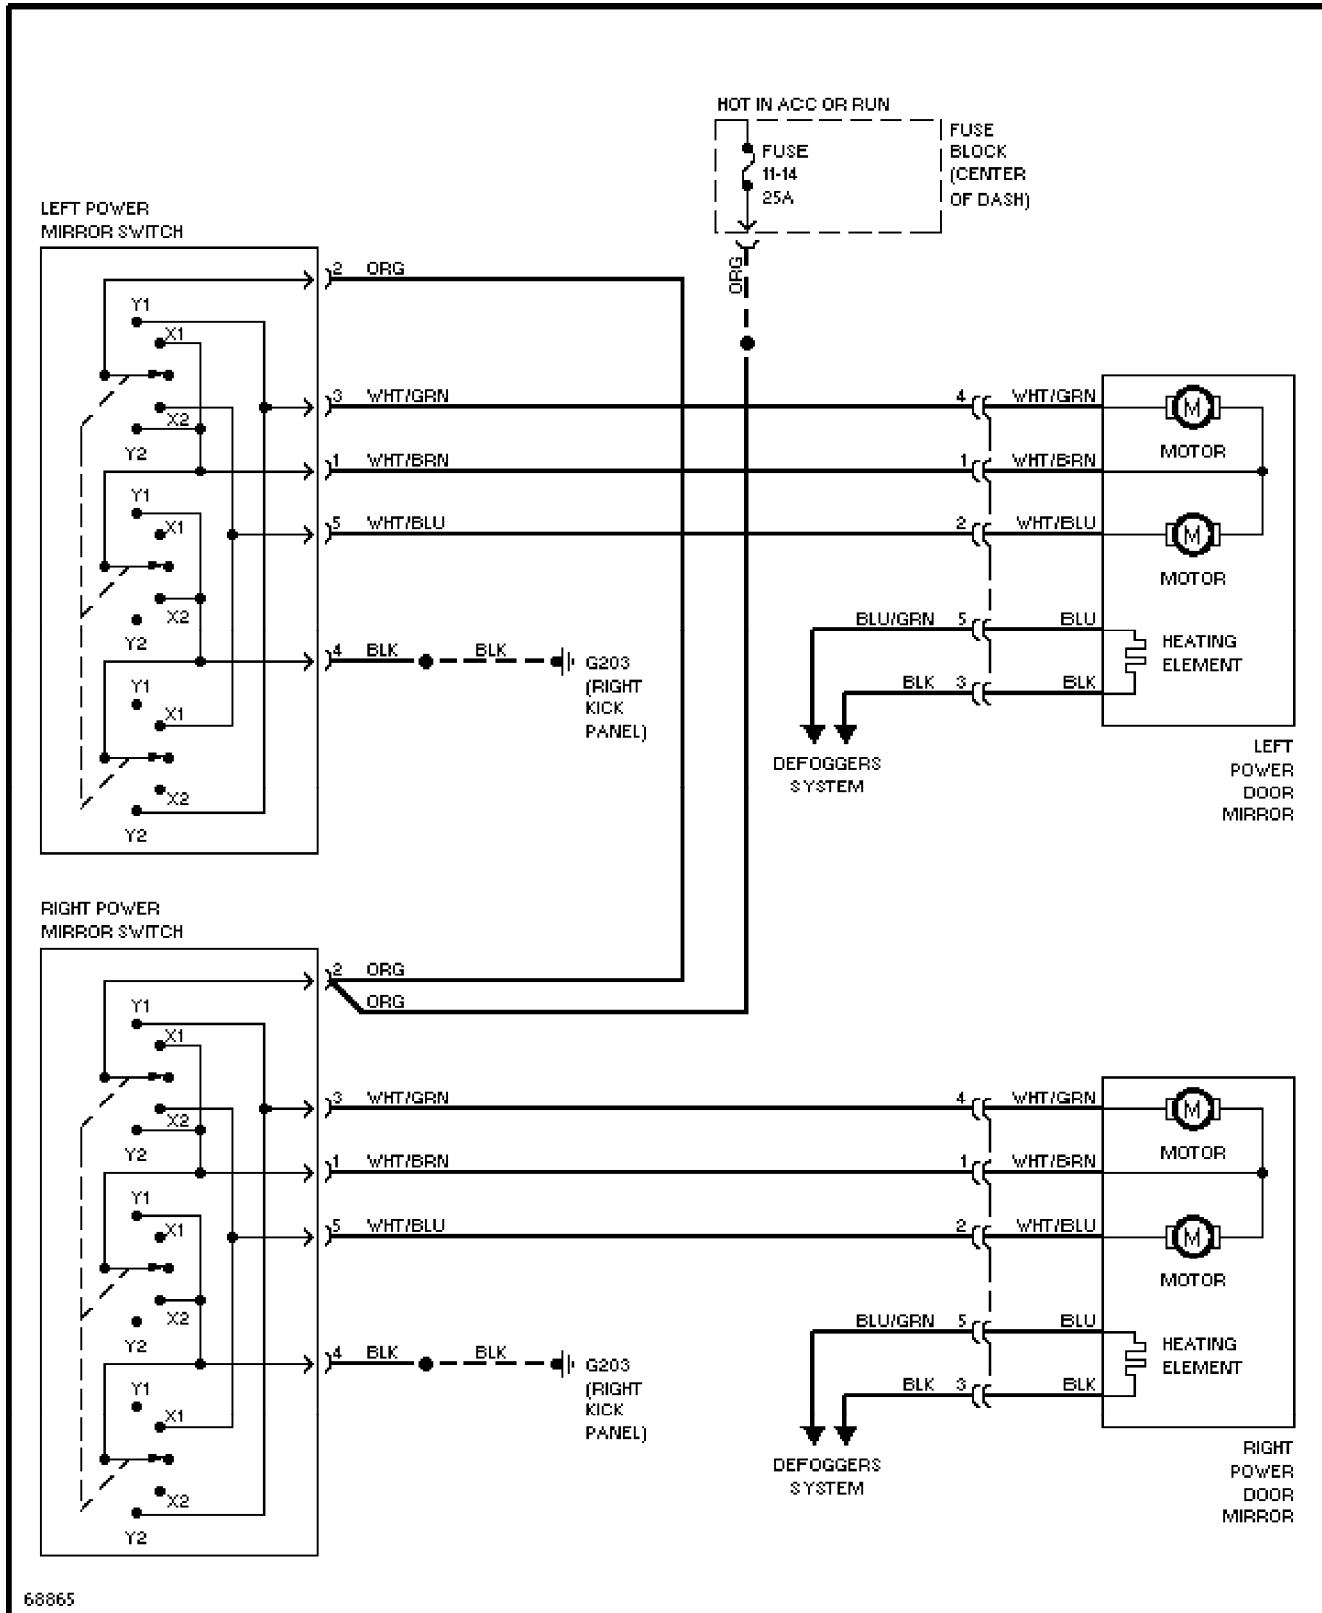

Saturday, July 24, 2004 12:19AM

SYSTEM WIRING DIAGRAMS

Power Mirror Circuit

1994 Volvo 940

For x

Copyright © 1998 Mitchell Repair Information Company, LLC

Saturday, July 24, 2004 12:19AM

SYSTEM WIRING DIAGRAMS