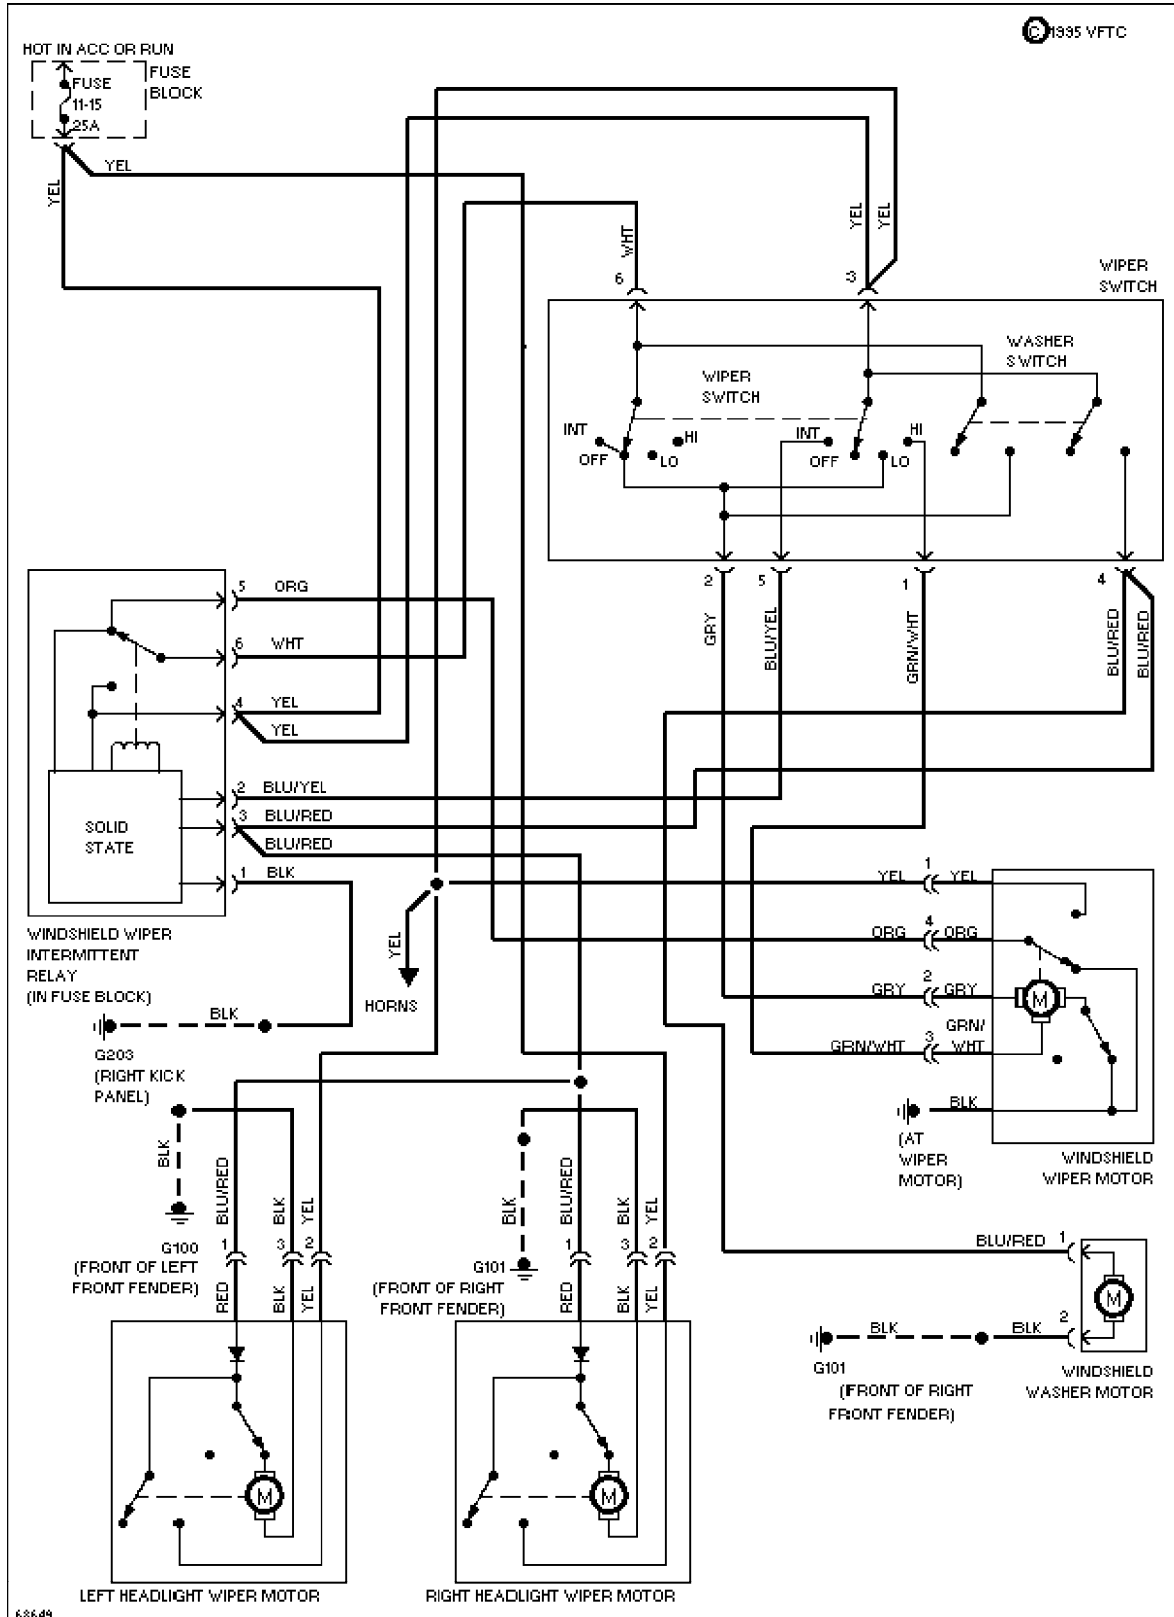

SYSTEM WIRING DIAGRAMS

Rear Wiper/Washer Circuit

1994 Volvo 940

For x

Copyright © 1998 Mitchell Repair Information Company, LLC

Saturday, July 24, 2004 12:21AM

SYSTEM WIRING DIAGRAMS

Power Window Circuit