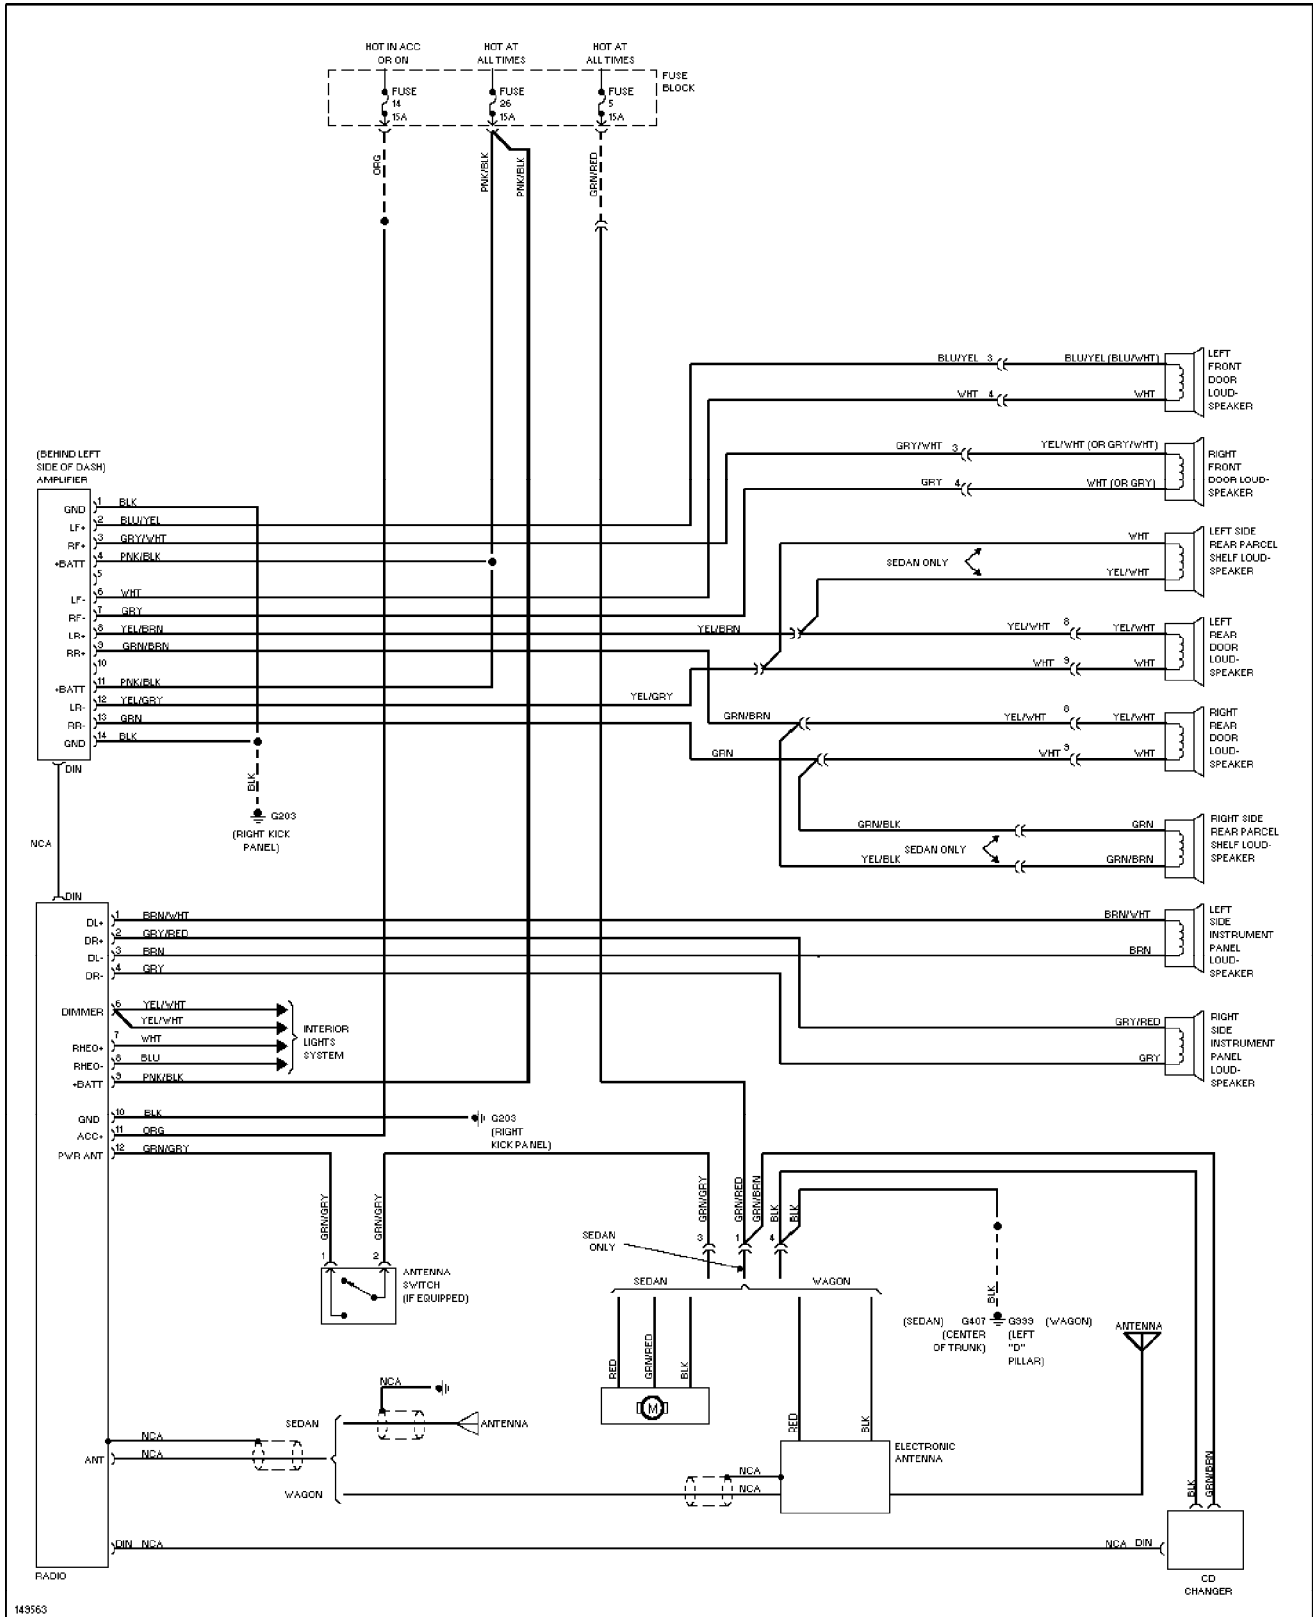

SYSTEM WIRING DIAGRAMS

Radio Circuits, W/ Separated Amplifier

1994 Volvo 940

For x

Copyright © 1998 Mitchell Repair Information Company, LLC
Saturday, July 24, 2004 12:21AM