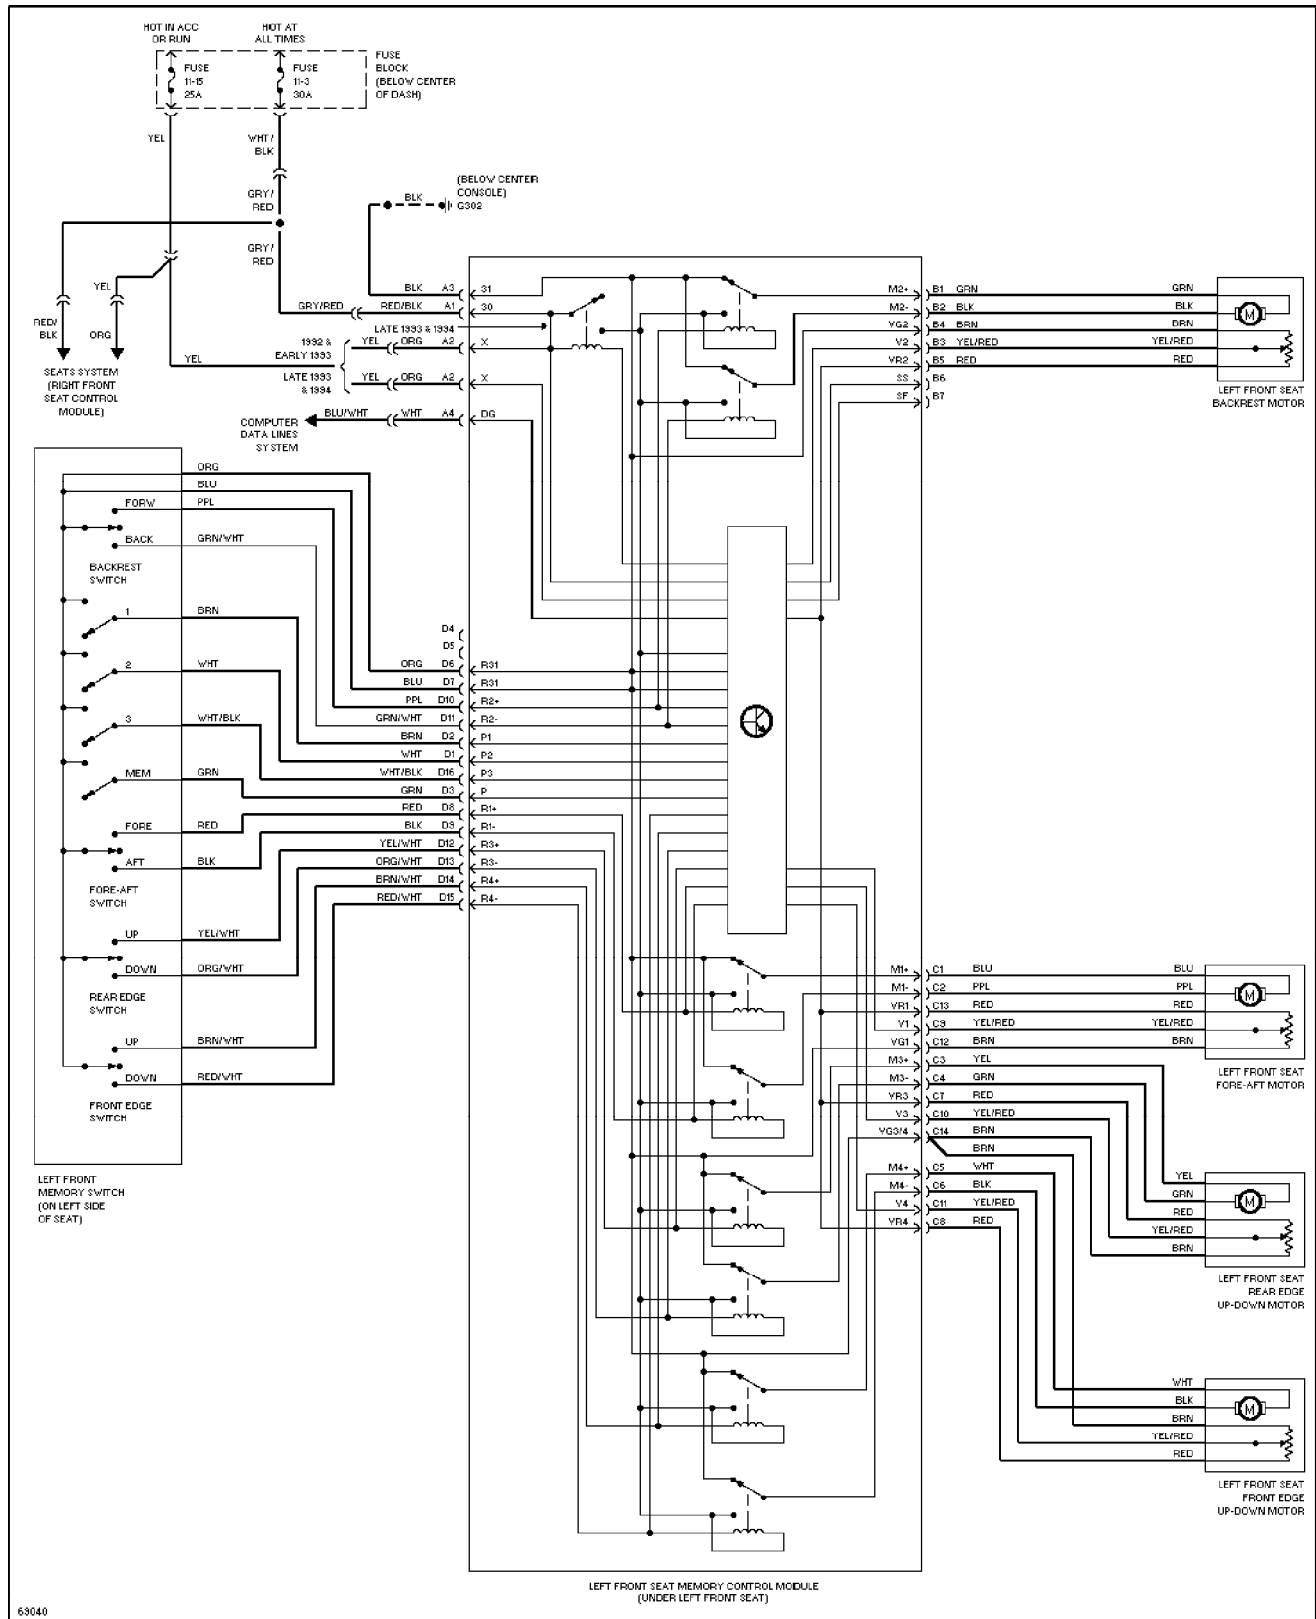

Saturday, July 24, 2004 12:20AM

SYSTEM WIRING DIAGRAMS

Instrument Cluster Circuit

1994 Volvo 940

For x

Copyright © 1998 Mitchell Repair Information Company, LLC

Saturday, July 24, 2004 12:19AM

SYSTEM WIRING DIAGRAMS

Memory Seat Circuit

1994 Volvo 940

For x

Copyright © 1998 Mitchell Repair Information Company, LLC

Saturday, July 24, 2004 12:19AM

SYSTEM WIRING DIAGRAMS

Power Antenna Circuit

1994 Volvo 940