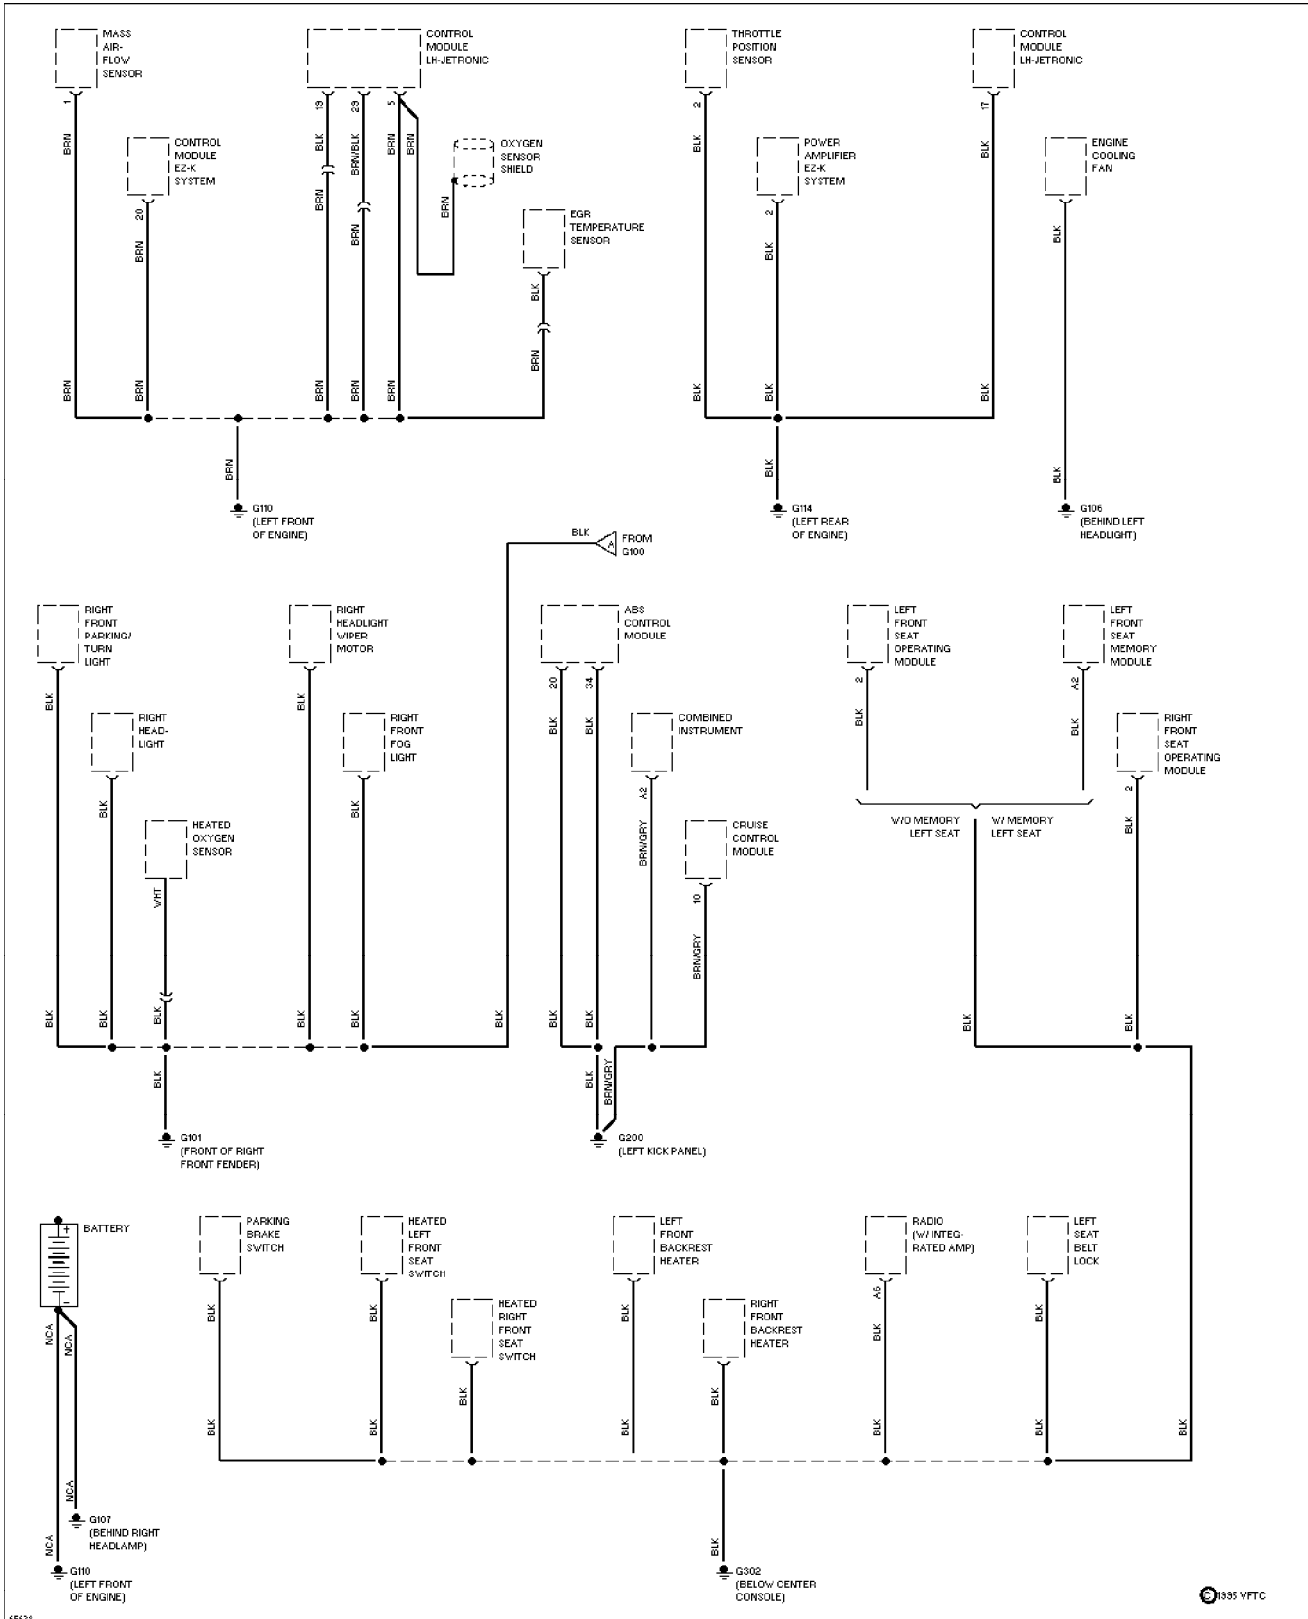

1994 Volvo 940

For x

Copyright © 1998 Mitchell Repair Information Company, LLC
Saturday, July 24, 2004 12:18AM

SYSTEM WIRING DIAGRAMS

Ground Distribution Circuit (1 of 3)

1994 Volvo 940

For x

Copyright © 1998 Mitchell Repair Information Company, LLC
Saturday, July 24, 2004 12:18AM