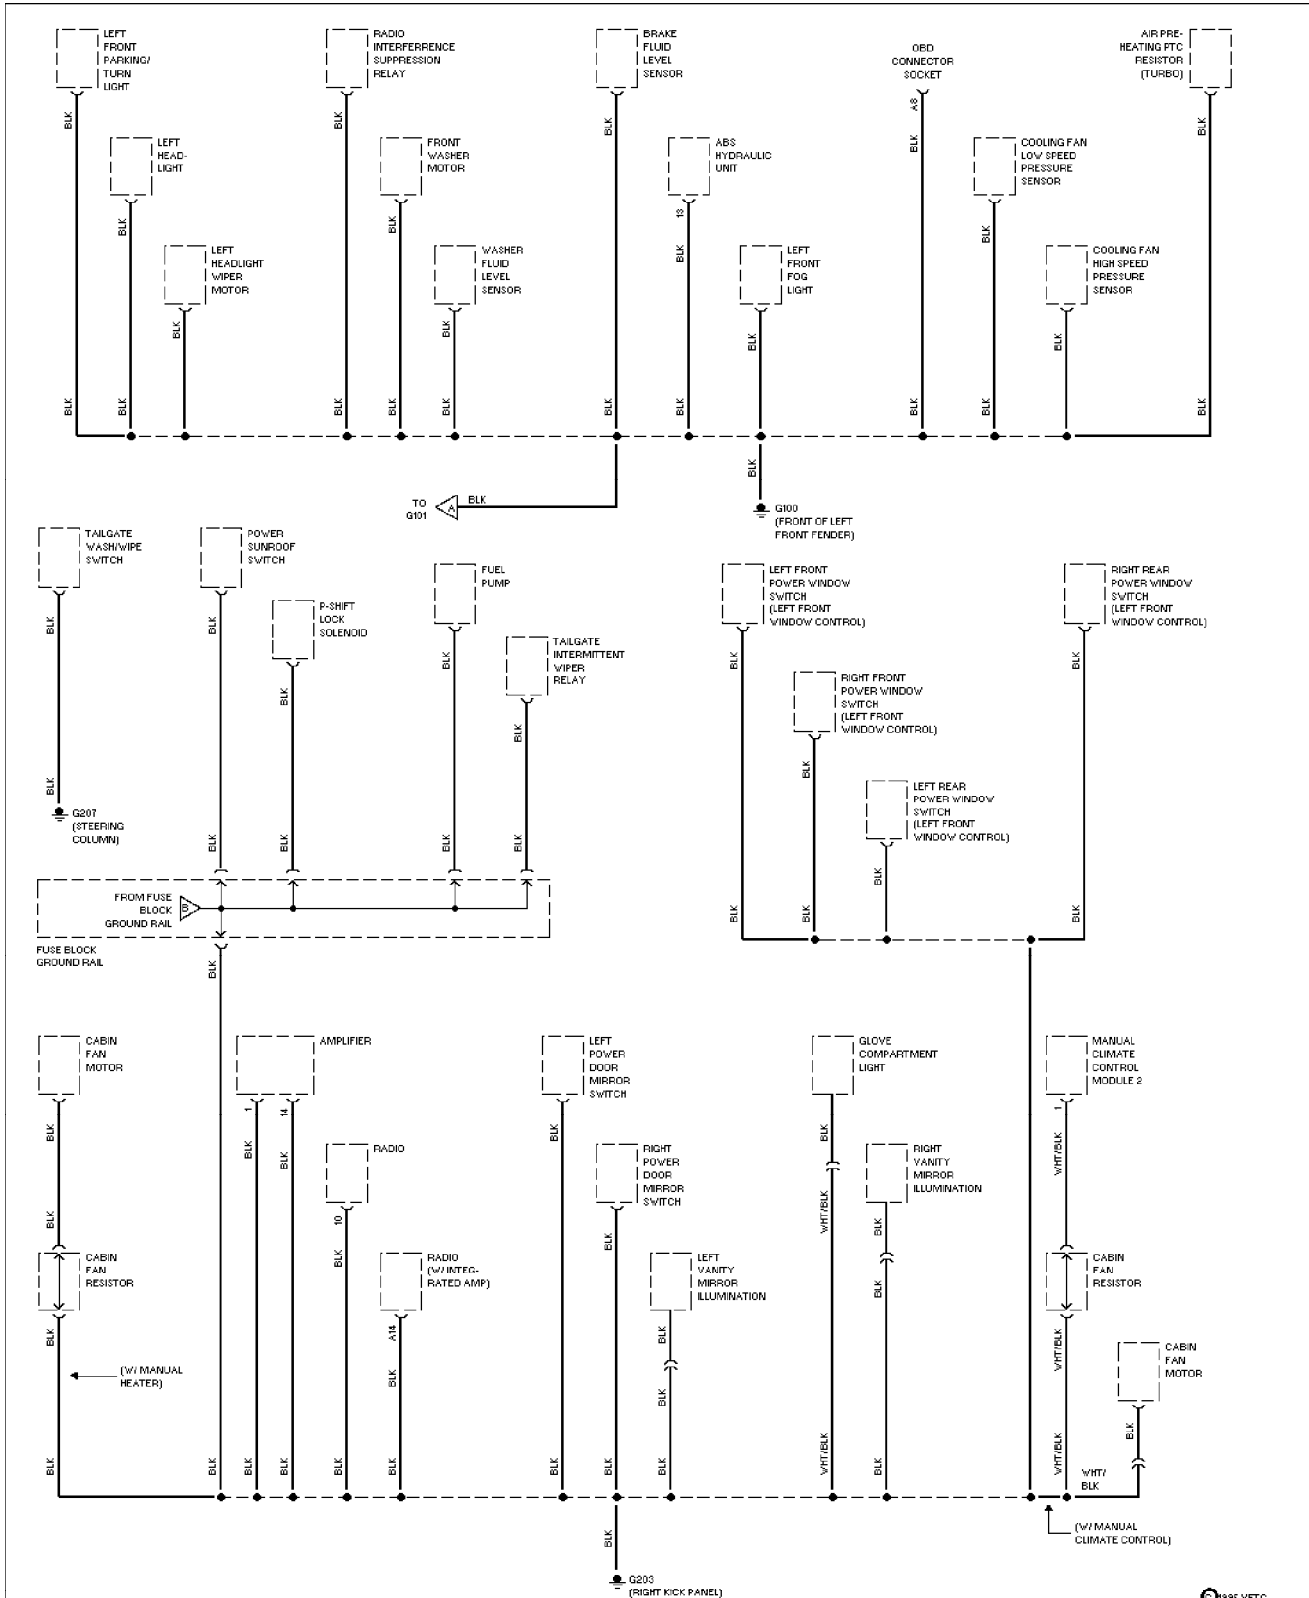

SYSTEM WIRING DIAGRAMS

Ground Distribution Circuit (2 of 3)

1994 Volvo 940

For x

Copyright © 1998 Mitchell Repair Information Company, LLC
Saturday, July 24, 2004 12:18AM