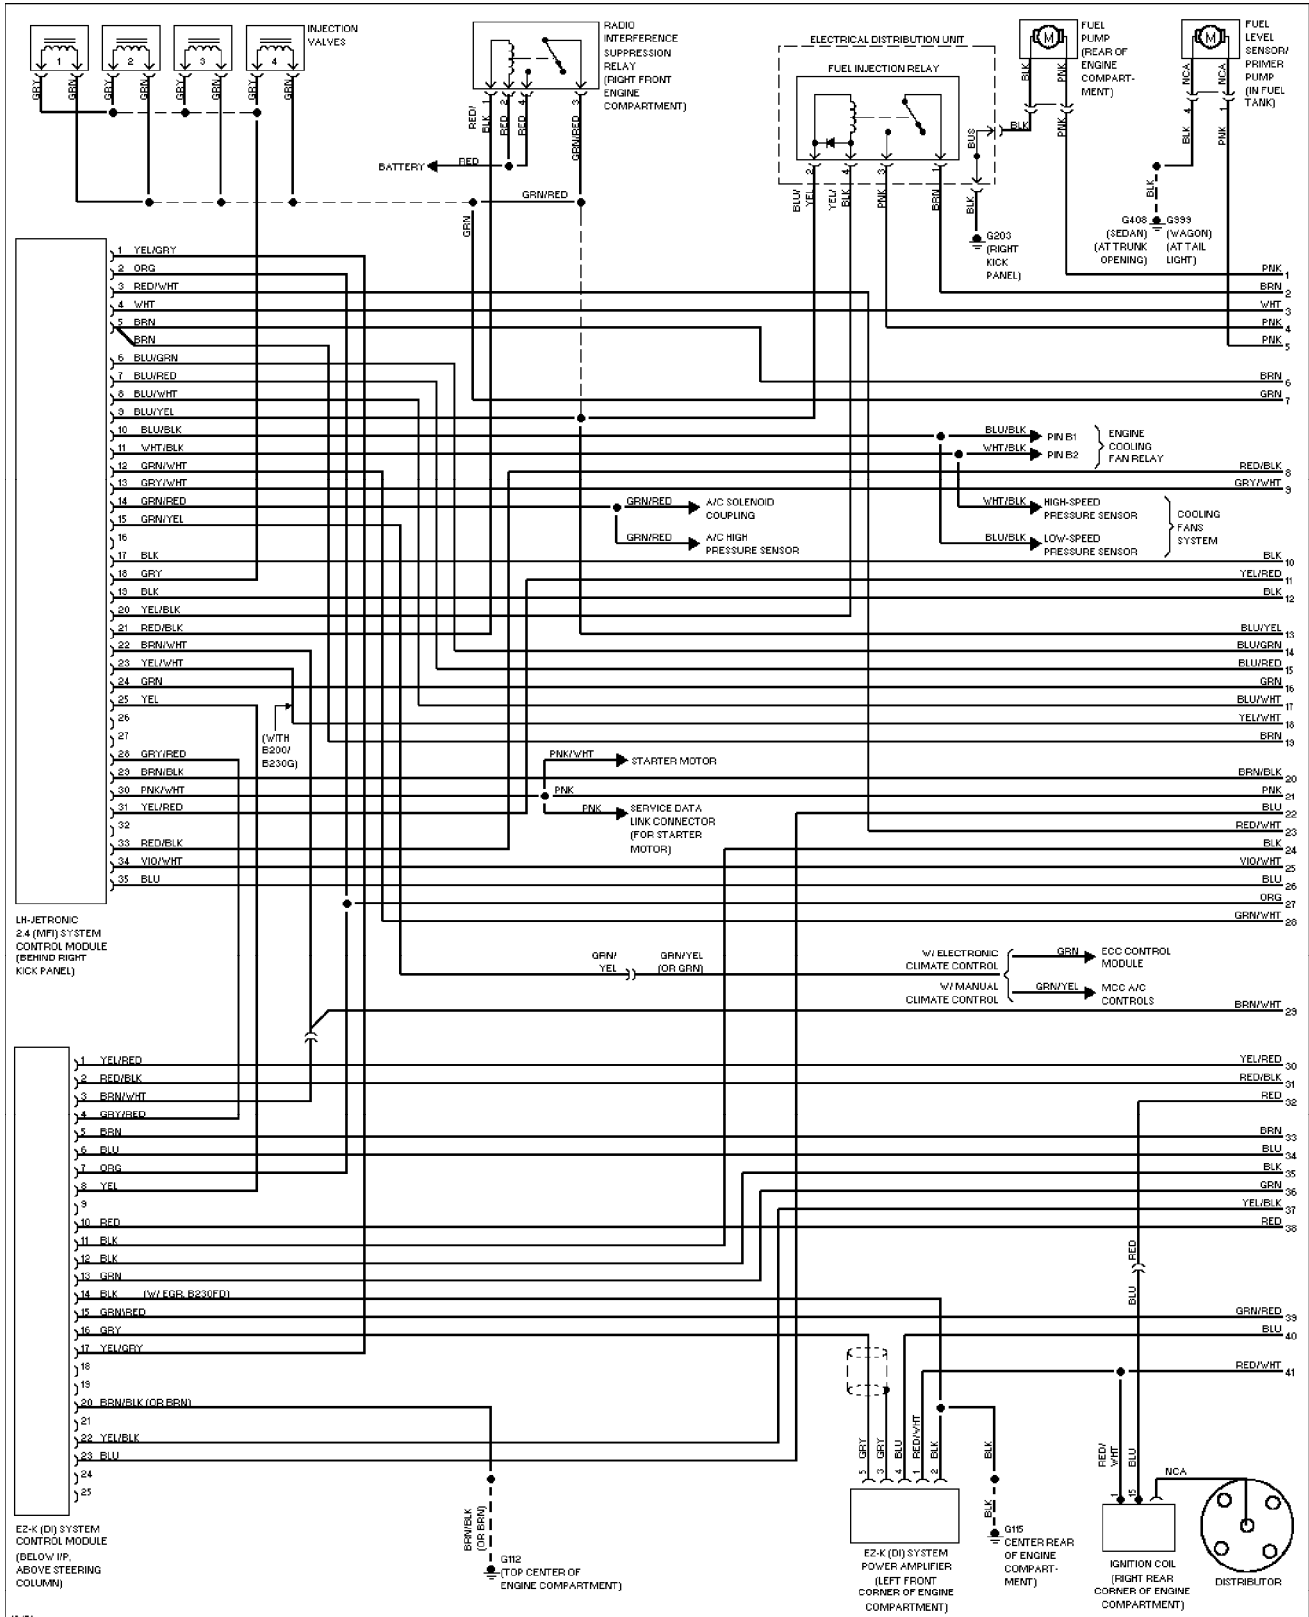

2.3L LH-Jetronic, Engine Performance Circuits (1 of 2)

1994 Volvo 940

For x

Copyright © 1998 Mitchell Repair Information Company, LLC

Saturday, July 24, 2004 12:16AM

SYSTEM WIRING DIAGRAMS

2.3L LH-Jetronic, Engine Performance Circuits (2 of 2)