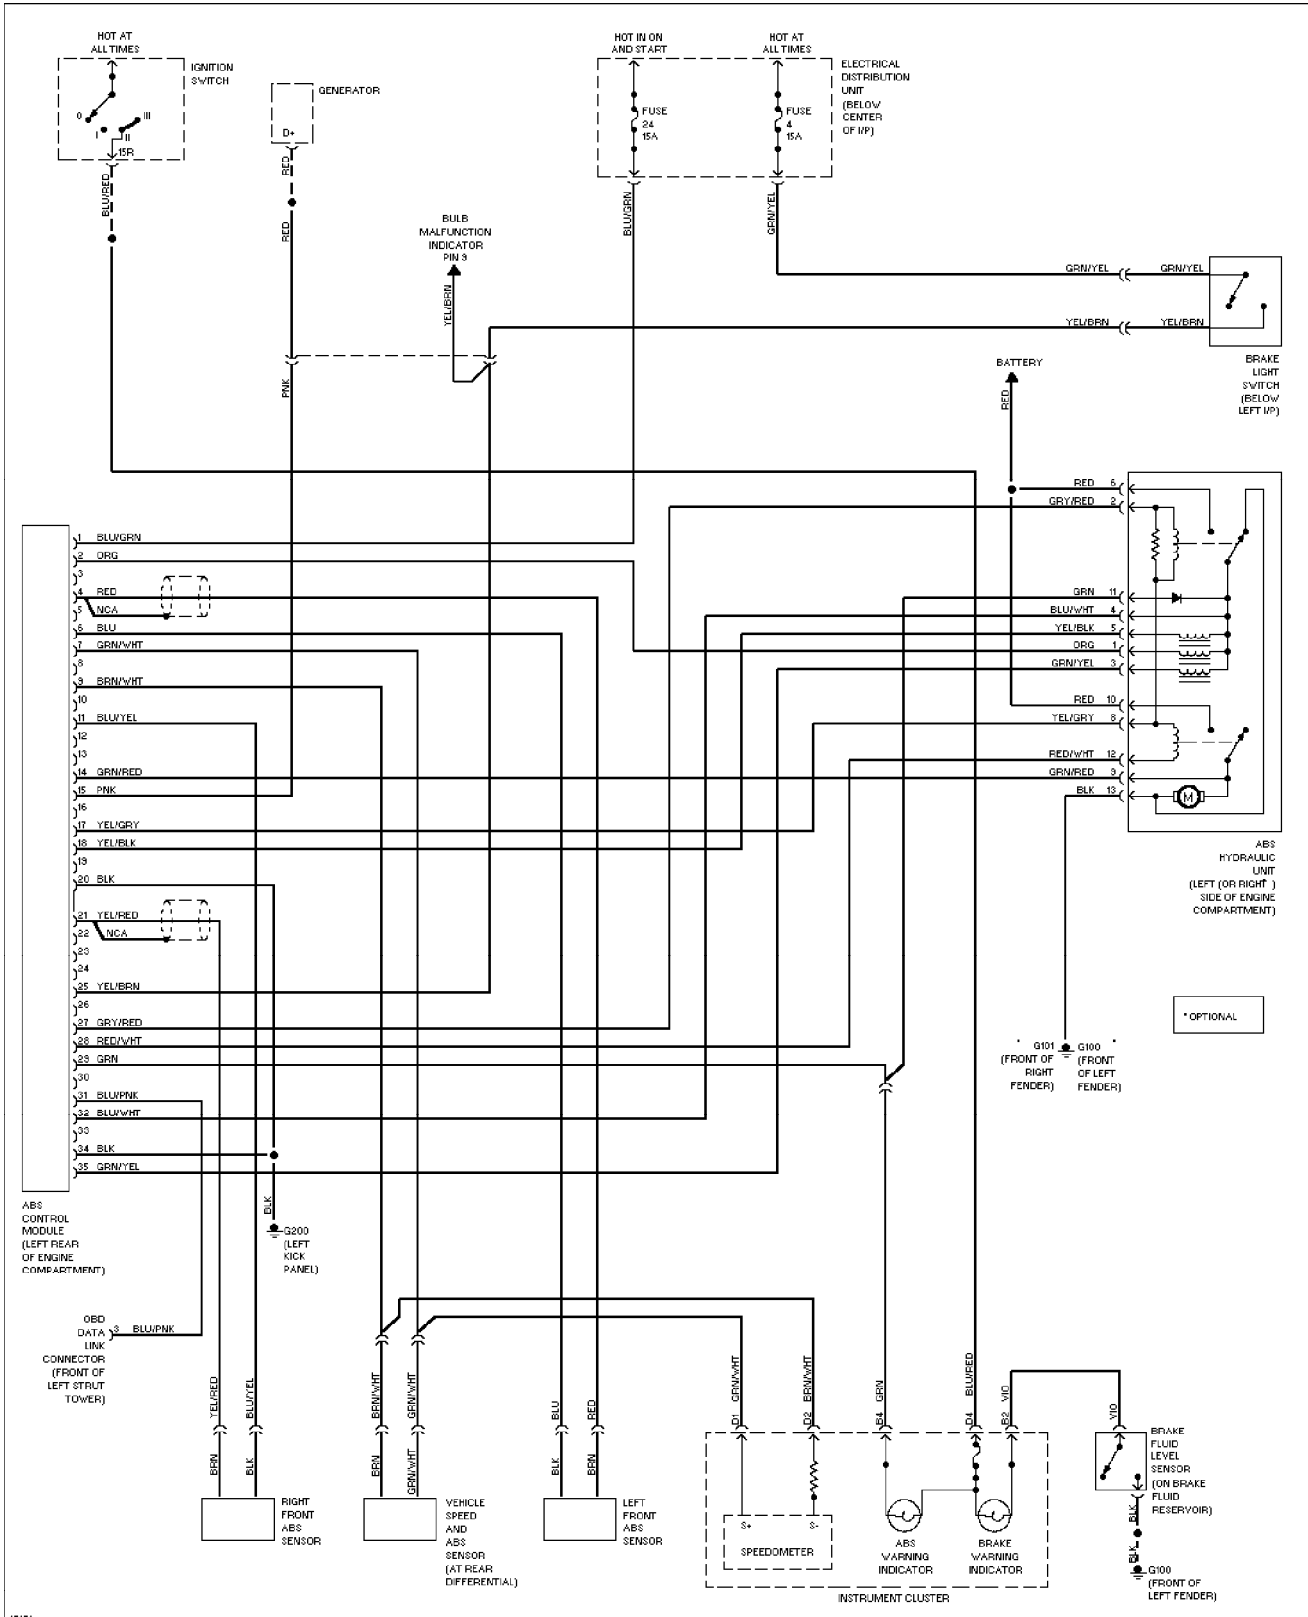

SYSTEM WIRING DIAGRAMS

Anti-lock Brake Circuits

1994 Volvo 940

For x

Copyright © 1998 Mitchell Repair Information Company, LLC

Saturday, July 24, 2004 12:16AM