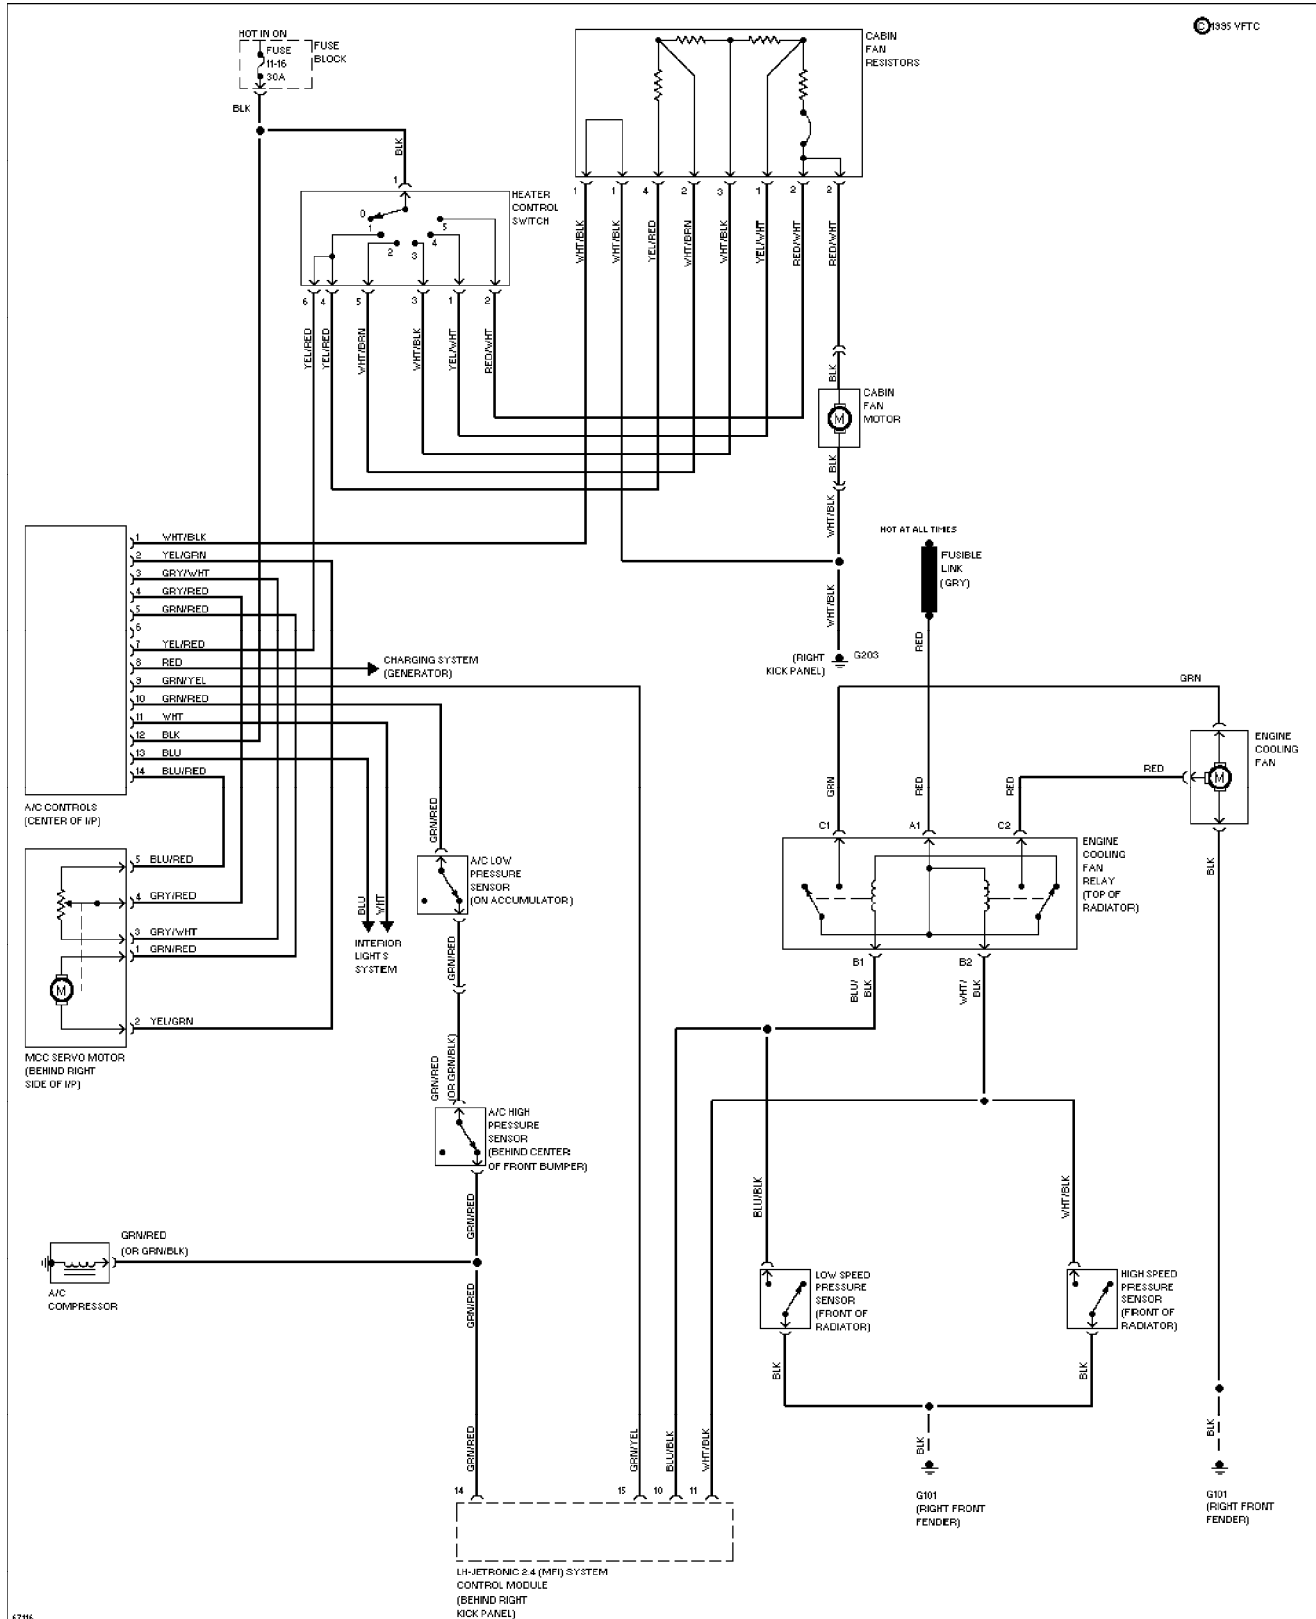

SYSTEM WIRING DIAGRAMS

2.3L LH-Jetronic, A/C Circuit

1994 Volvo 940

For x

Copyright © 1998 Mitchell Repair Information Company, LLC

Saturday, July 24, 2004 12:15AM

SYSTEM WIRING DIAGRAMS

2.3L Turbo, Engine Performance Circuits (2 of 2)