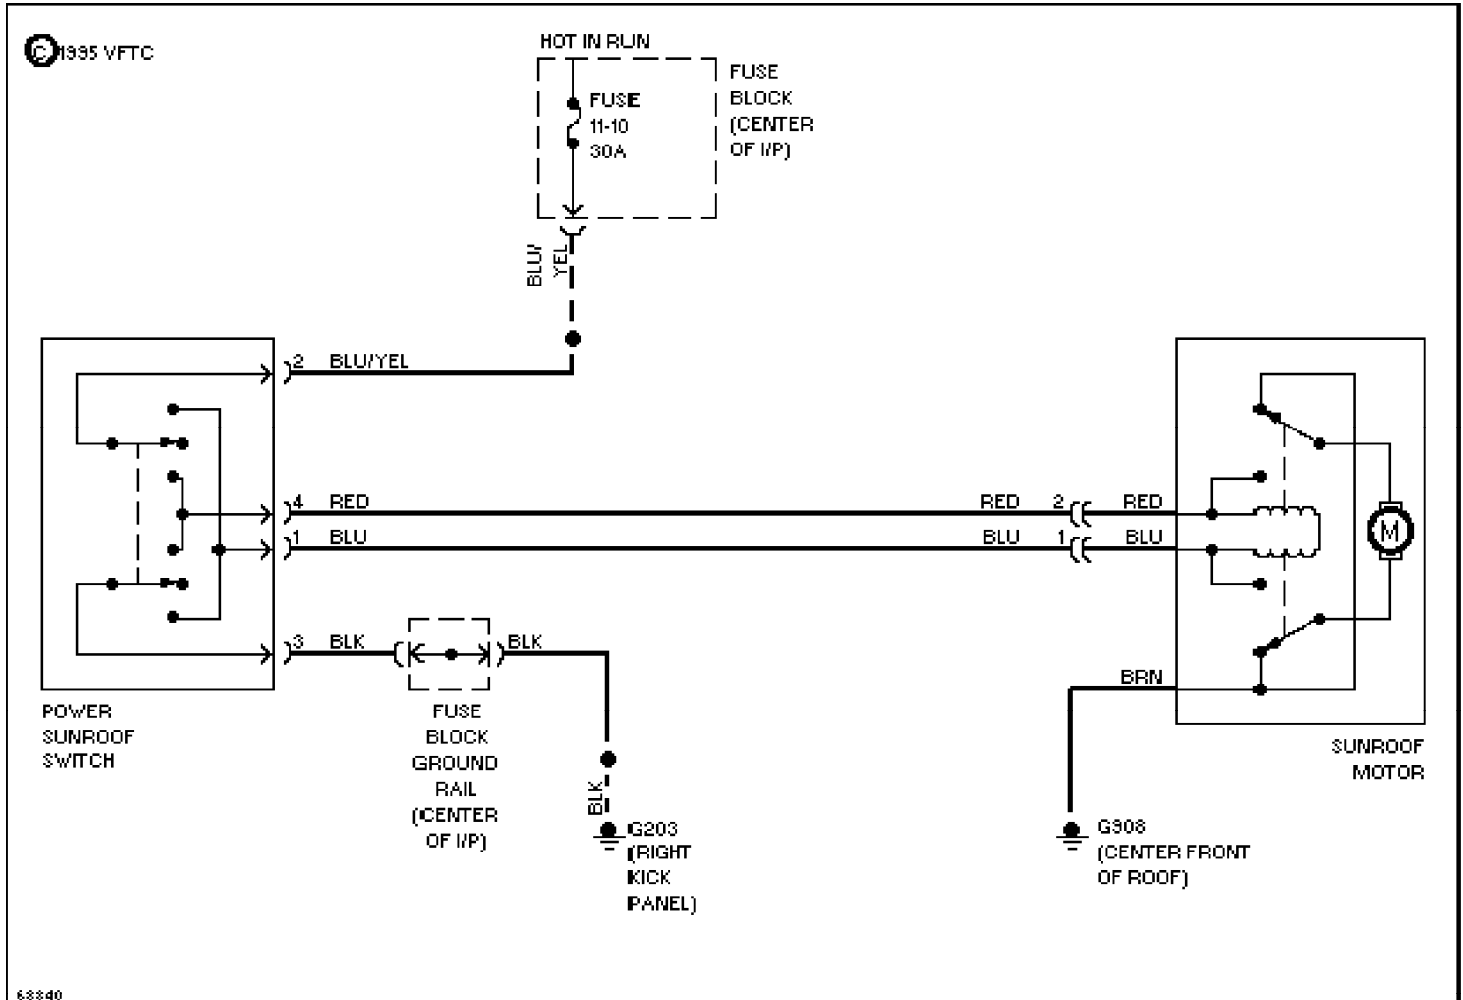

SYSTEM WIRING DIAGRAMS

Sunroof Circuit

1994 Volvo 940

For x

Copyright © 1998 Mitchell Repair Information Company, LLC

Saturday, July 24, 2004 12:20AM