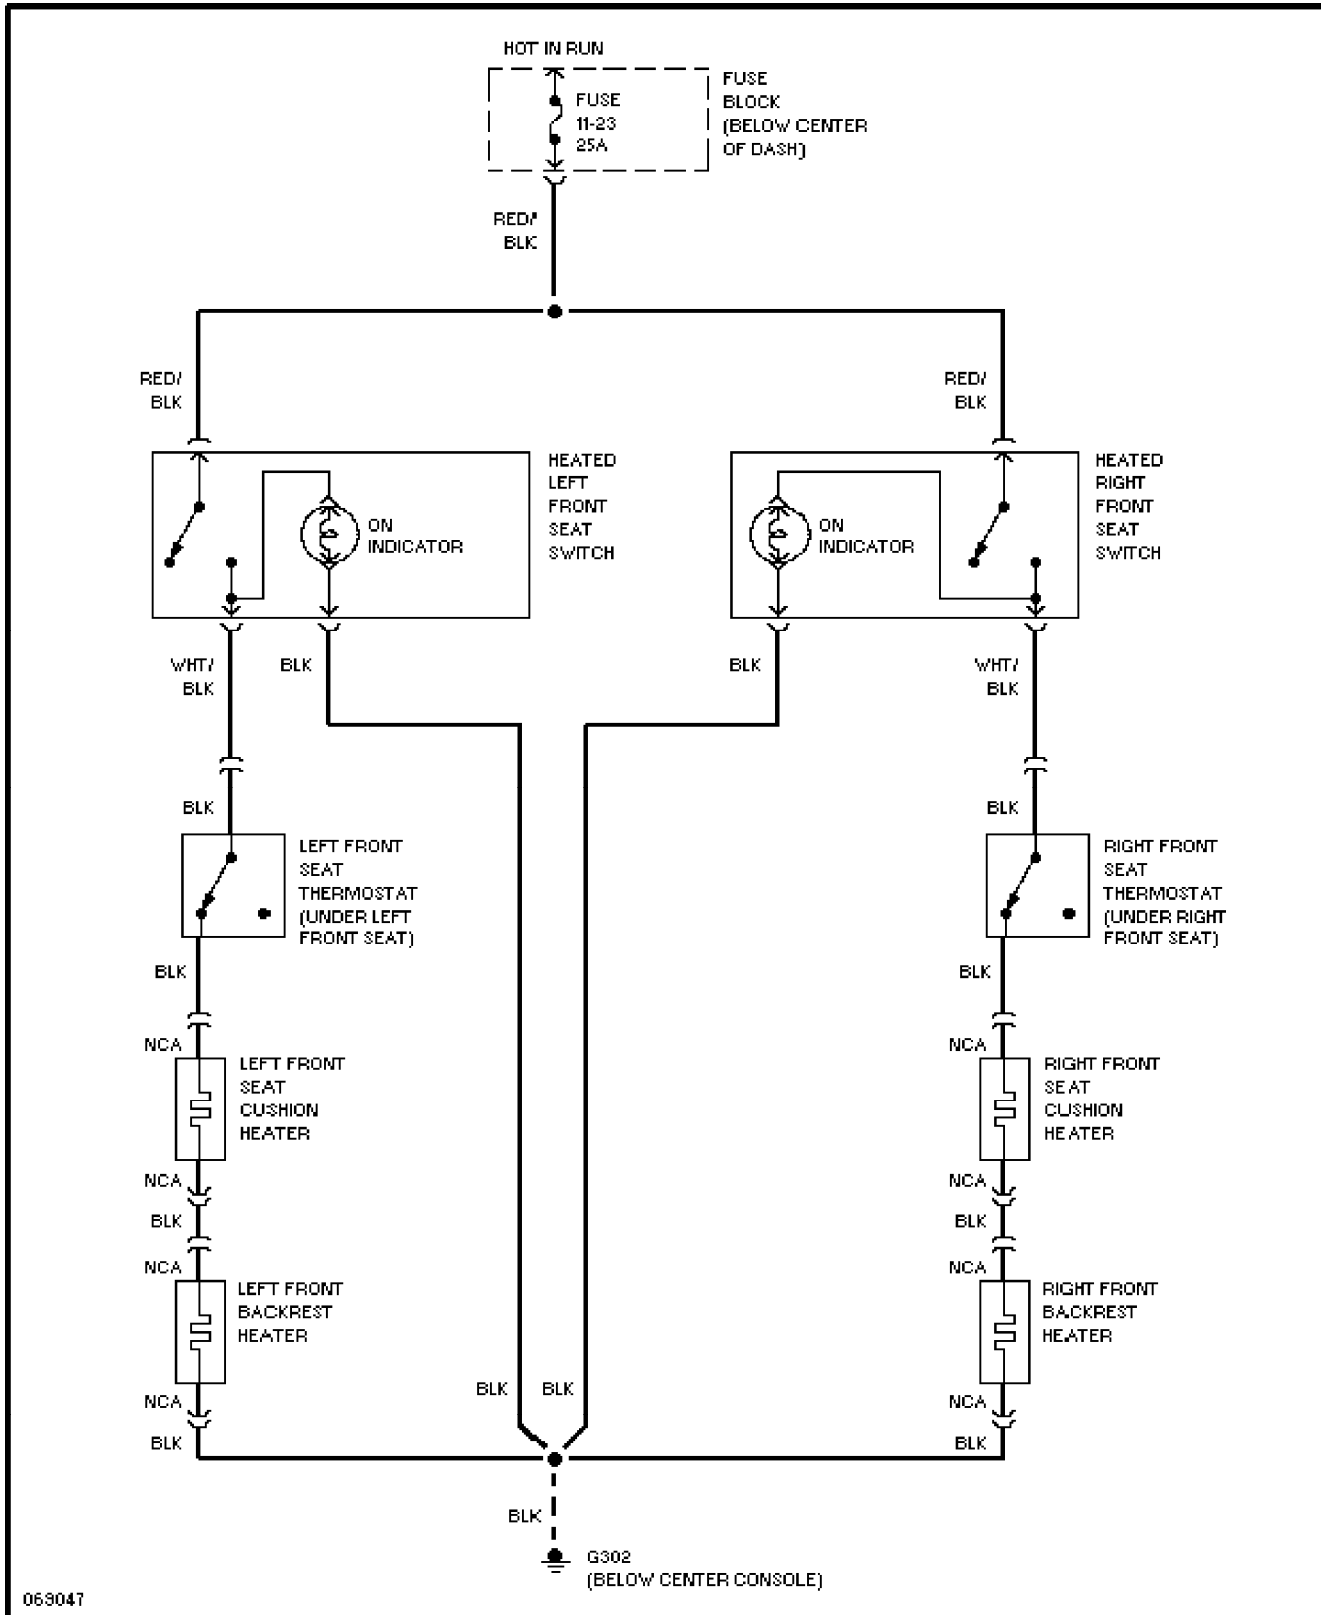

SYSTEM WIRING DIAGRAMS

Heated Seats Circuit, Normal Output

1994 Volvo 940

For x

Copyright © 1998 Mitchell Repair Information Company, LLC
Saturday, July 24, 2004 12:20AM