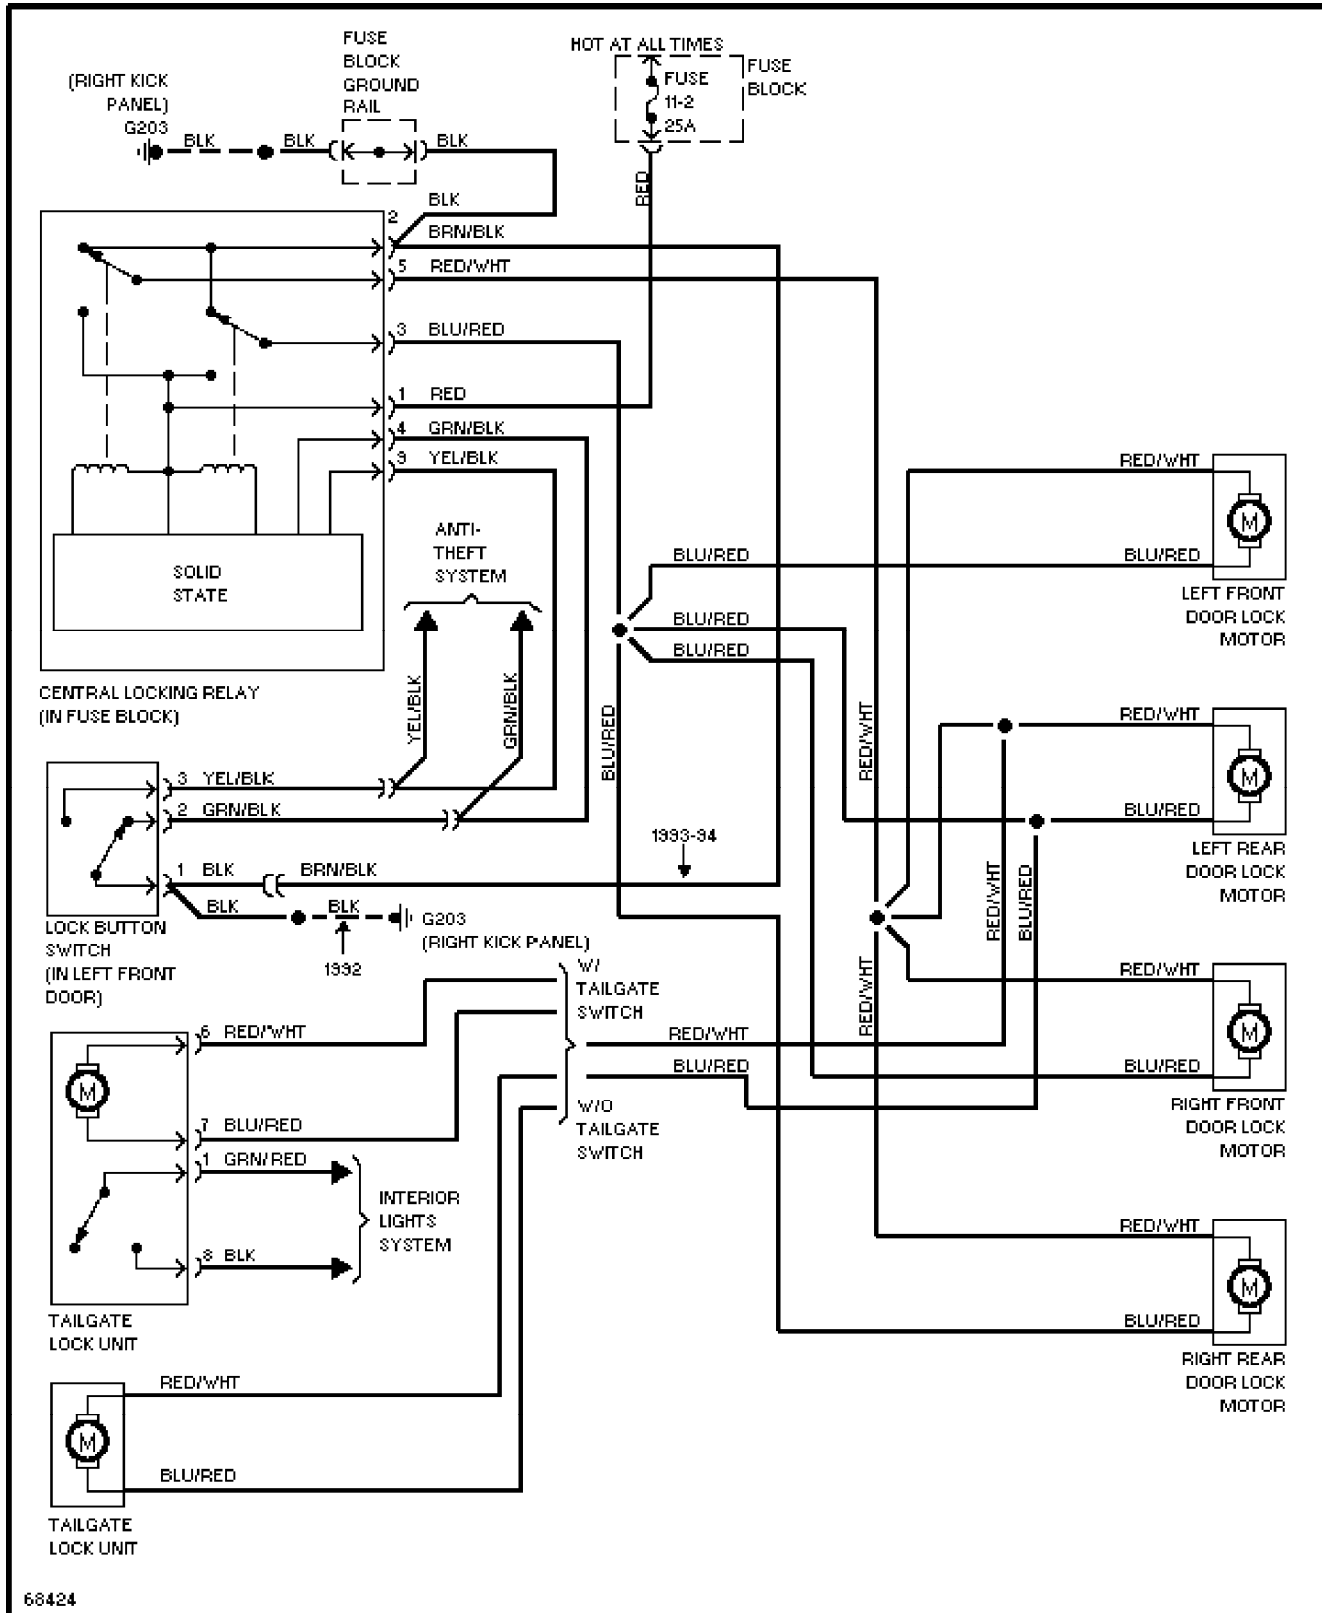

SYSTEM WIRING DIAGRAMS

Power Door Lock Circuit

1994 Volvo 940

For x

Copyright © 1998 Mitchell Repair Information Company, LLC

Saturday, July 24, 2004 12:19AM