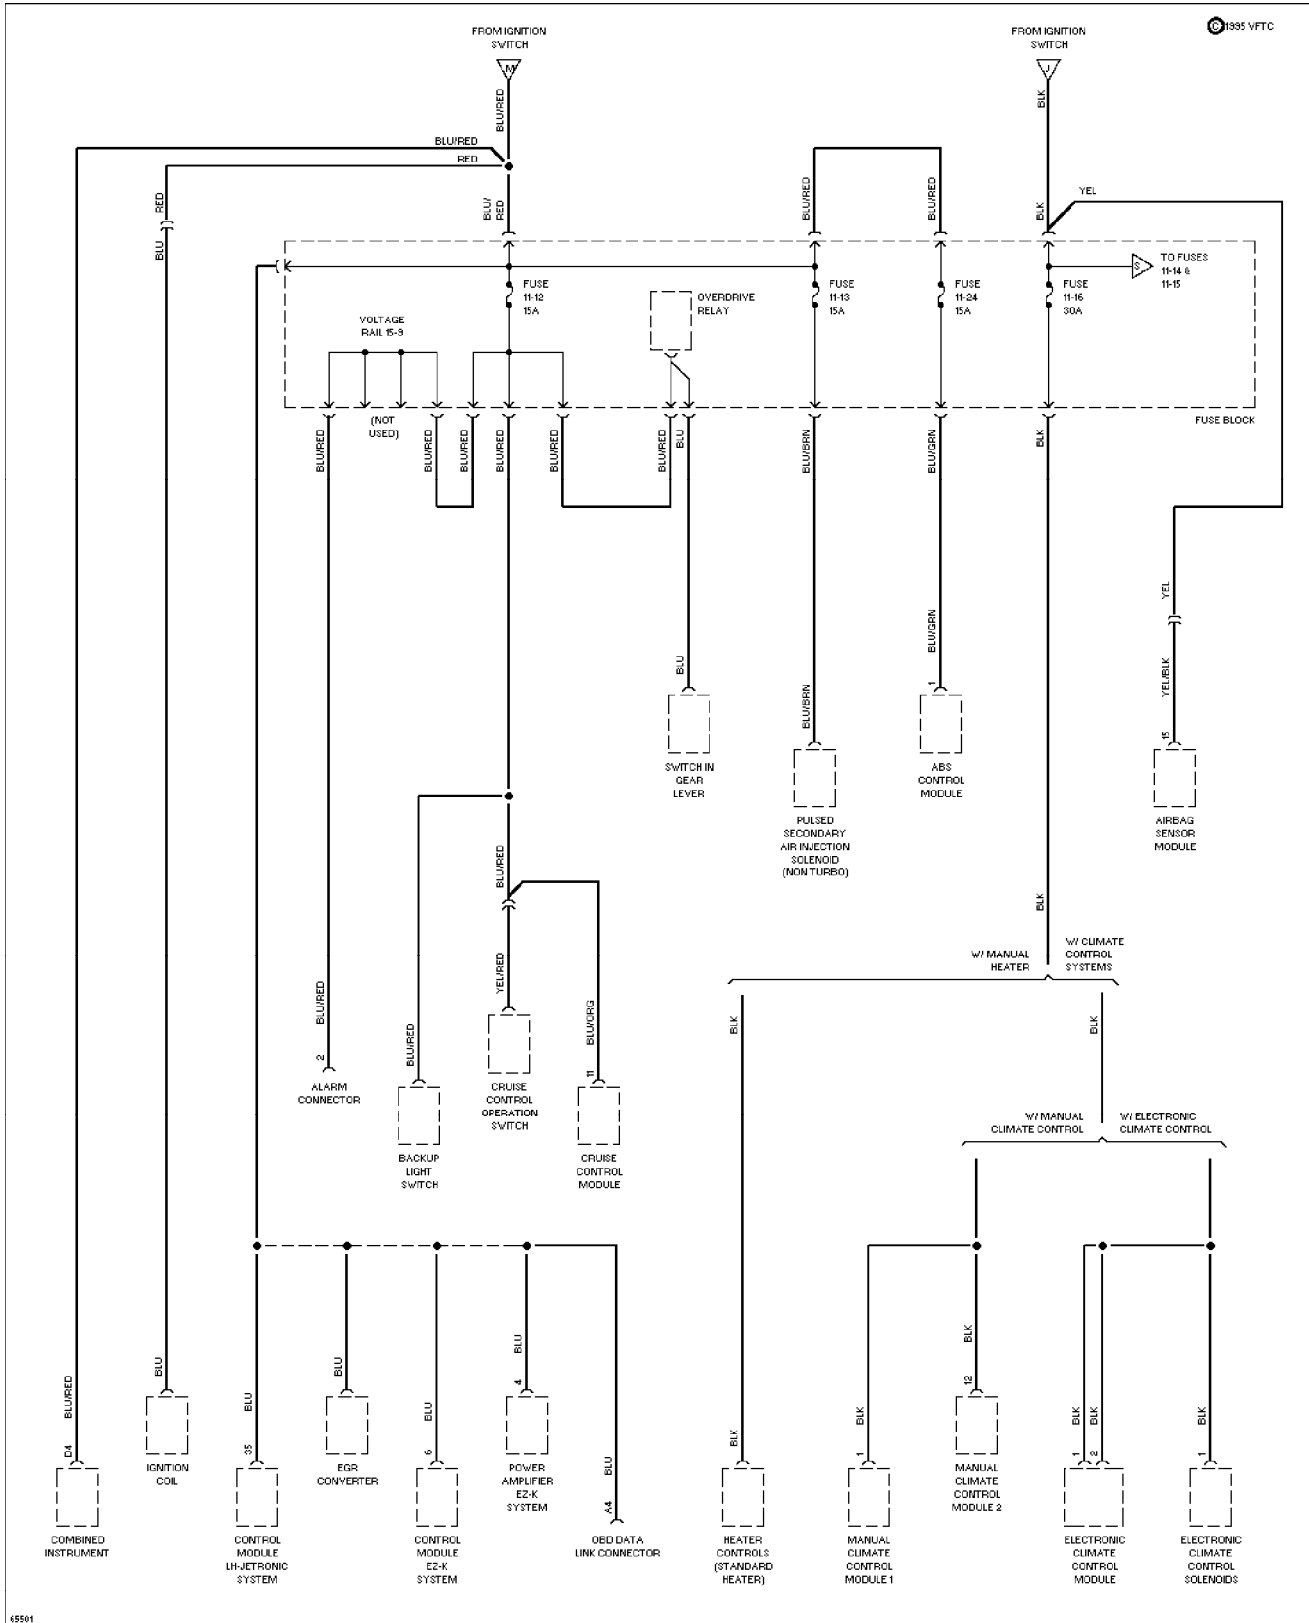

SYSTEM WIRING DIAGRAMS

Power Distribution Circuit (2 of 6)

1994 Volvo 940

For x

Copyright © 1998 Mitchell Repair Information Company, LLC
 Saturday, July 24, 2004 12:19AM

SYSTEM WIRING DIAGRAMS

Power Distribution Circuit (3 of 6)

1994 Volvo 940

For x

Copyright © 1998 Mitchell Repair Information Company, LLC
Saturday, July 24, 2004 12:19AM

1995 VFTC

SYSTEM WIRING DIAGRAMS Power Distribution Circuit (4 of 6)

1994 Volvo 940

For x

Copyright © 1998 Mitchell Repair Information Company, LLC
Saturday, July 24, 2004 12:19AM

SYSTEM WIRING DIAGRAMS

Power Distribution Circuit (5 of 6)

1994 Volvo 940

For x

Copyright © 1998 Mitchell Repair Information Company, LLC
 Saturday, July 24, 2004 12:19AM

SYSTEM WIRING DIAGRAMS

Power Distribution Circuit (6 of 6)