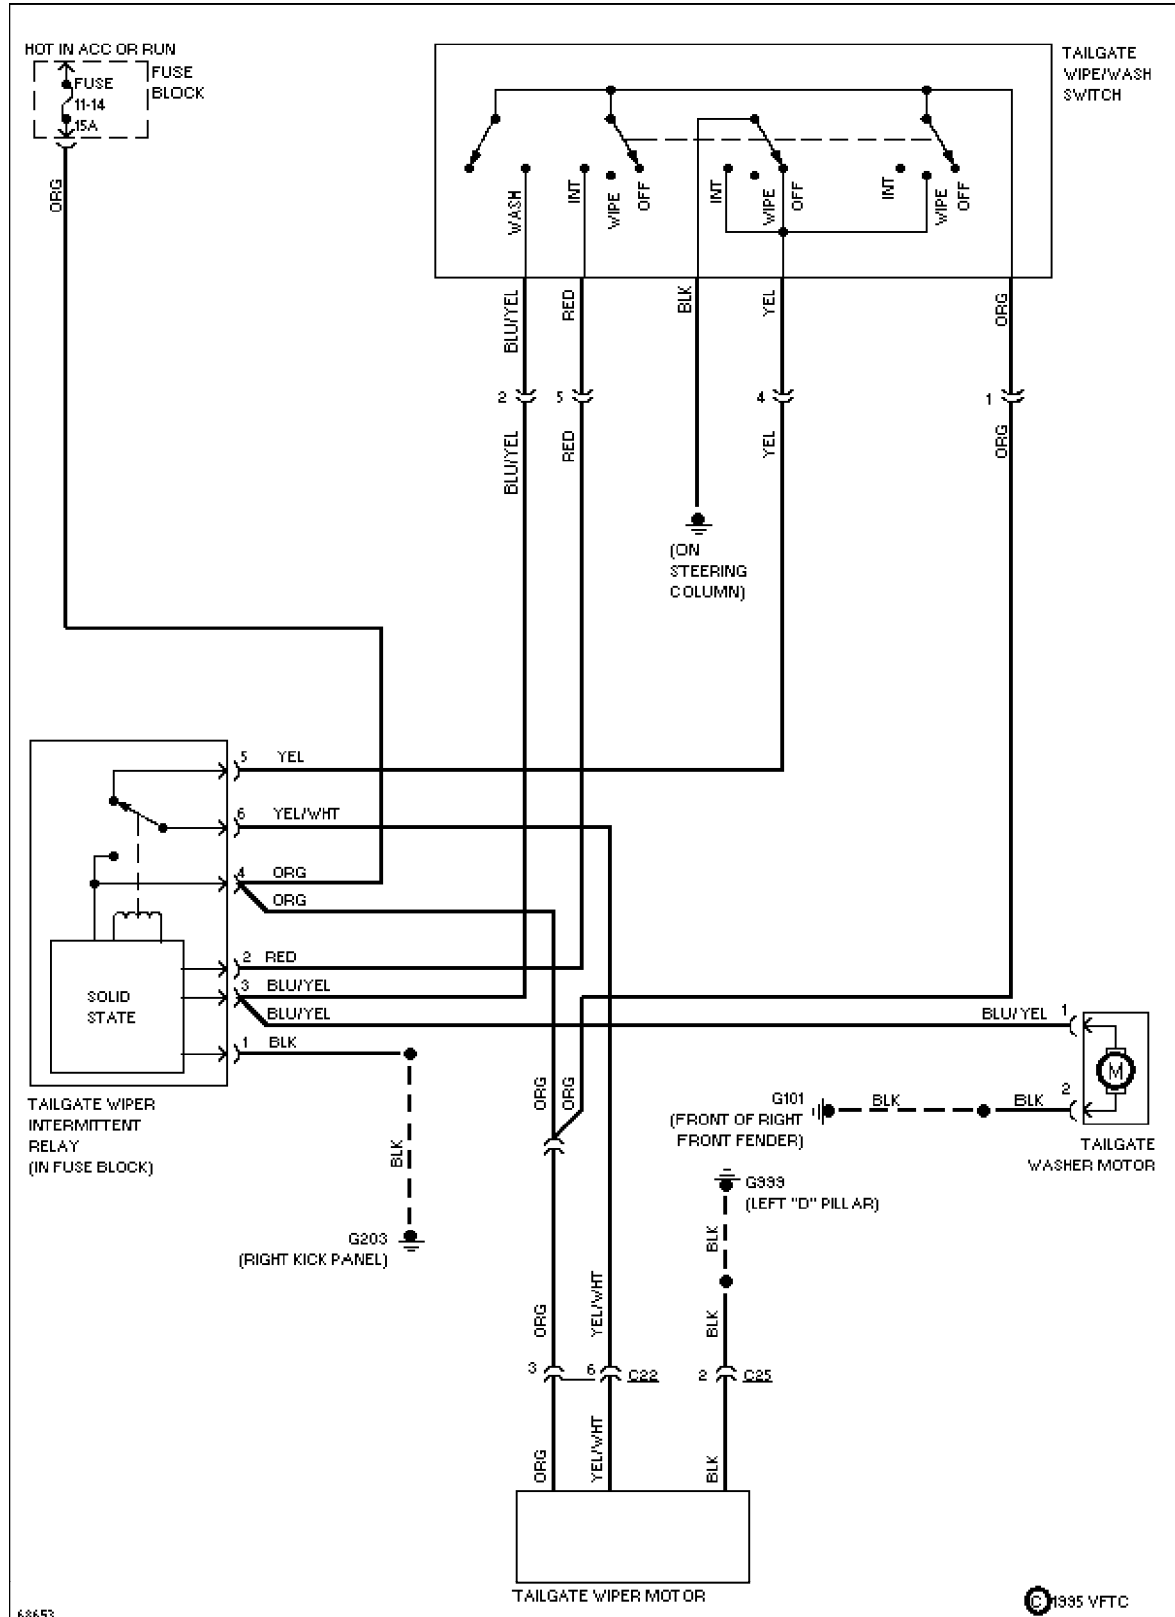

SYSTEM WIRING DIAGRAMS

Rear Wiper/Washer Circuit

1994 Volvo 940

For x

Copyright © 1998 Mitchell Repair Information Company, LLC

Saturday, July 24, 2004 12:21AM

SYSTEM WIRING DIAGRAMS

Power Window Circuit