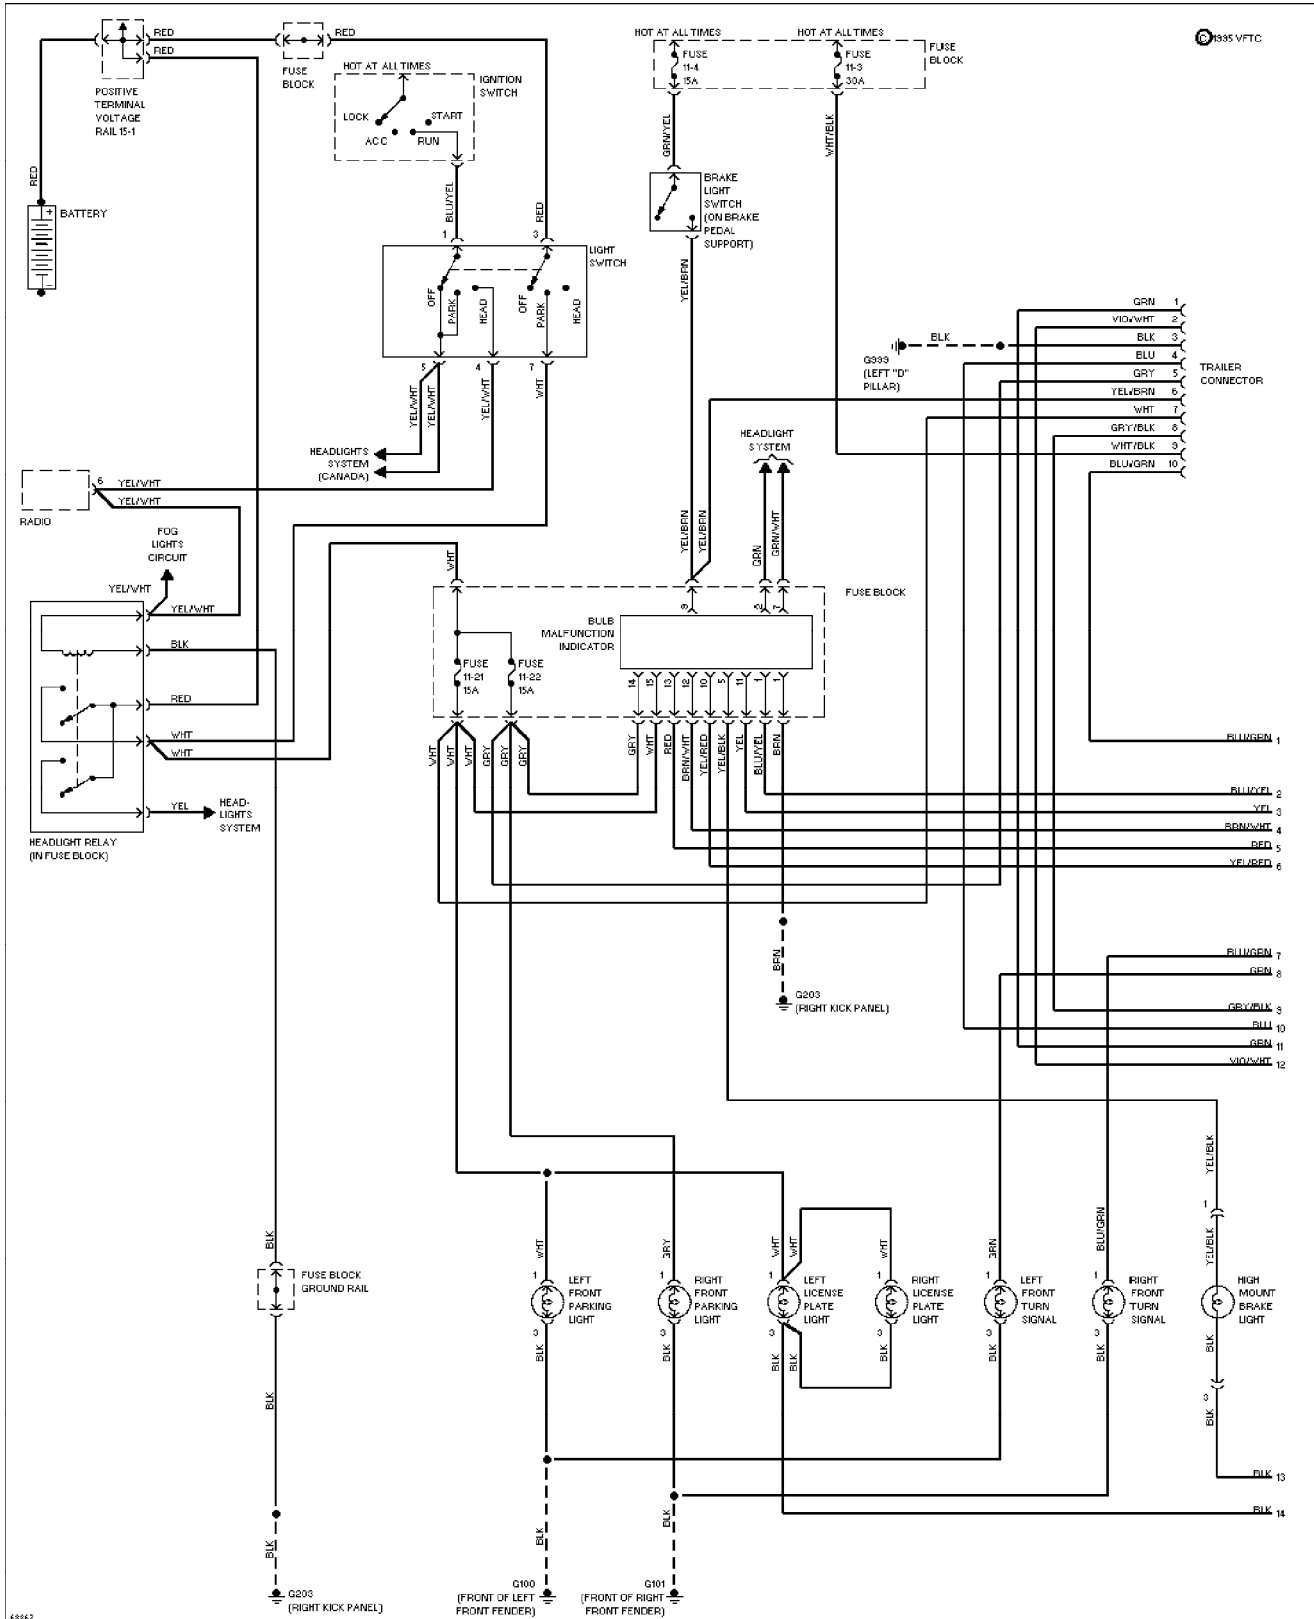

SYSTEM WIRING DIAGRAMS

Exterior Lamps Circuit, Wagon (1 of 2)

1994 Volvo 940

For x

Copyright © 1998 Mitchell Repair Information Company, LLC
Saturday, July 24, 2004 12:18AM