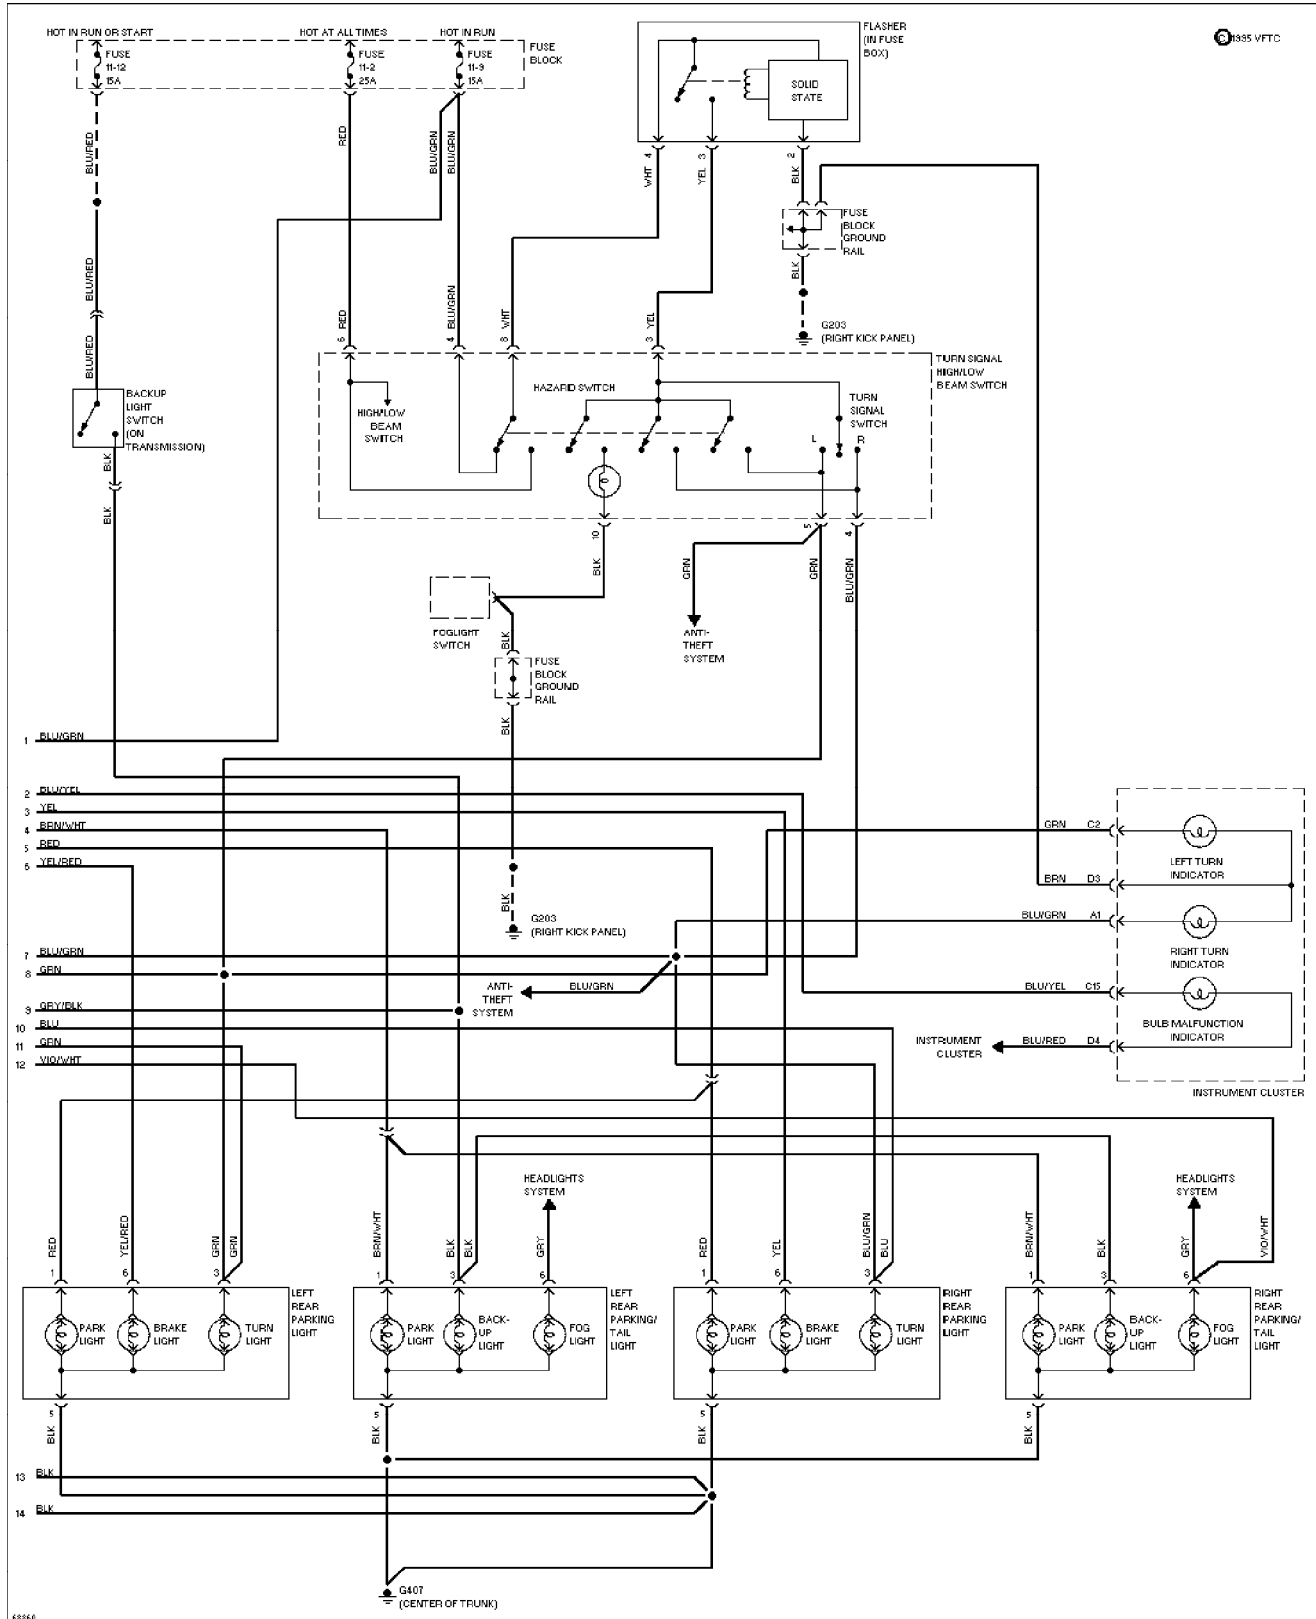

1994 Volvo 940

For x

Copyright © 1998 Mitchell Repair Information Company, LLC
Saturday, July 24, 2004 12:18AM

SYSTEM WIRING DIAGRAMS

Exterior Lamps Circuit, Sedan (2 of 2)

1994 Volvo 940

For x

Copyright © 1998 Mitchell Repair Information Company, LLC
Saturday, July 24, 2004 12:18AM