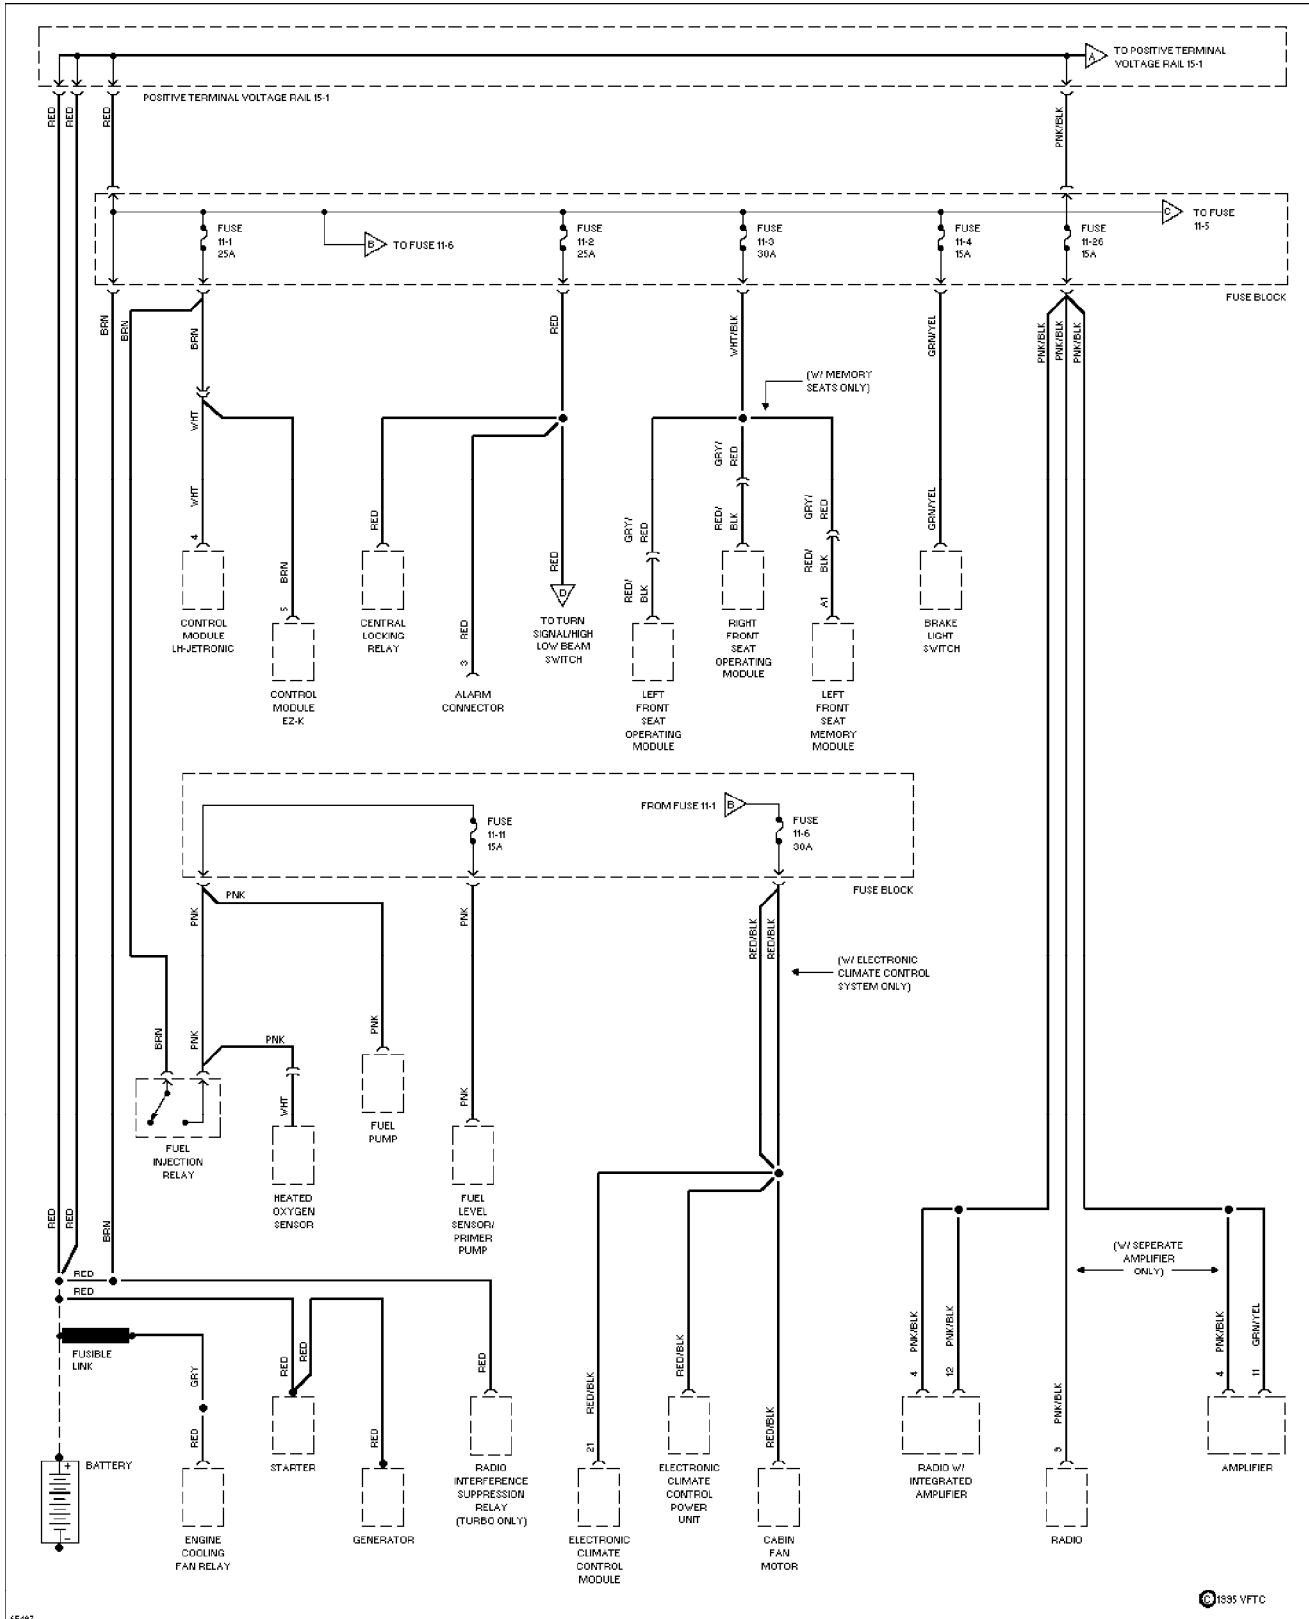

For x

Copyright © 1998 Mitchell Repair Information Company, LLC

Saturday, July 24, 2004 12:19AM

SYSTEM WIRING DIAGRAMS

Power Distribution Circuit (1 of 6)

1994 Volvo 940

For x

Copyright © 1998 Mitchell Repair Information Company, LLC
 Saturday, July 24, 2004 12:19AM

SYSTEM WIRING DIAGRAMS

Power Distribution Circuit (2 of 6)

1994 Volvo 940

For x

Copyright © 1998 Mitchell Repair Information Company, LLC
 Saturday, July 24, 2004 12:19AM

SYSTEM WIRING DIAGRAMS

Power Distribution Circuit (3 of 6)