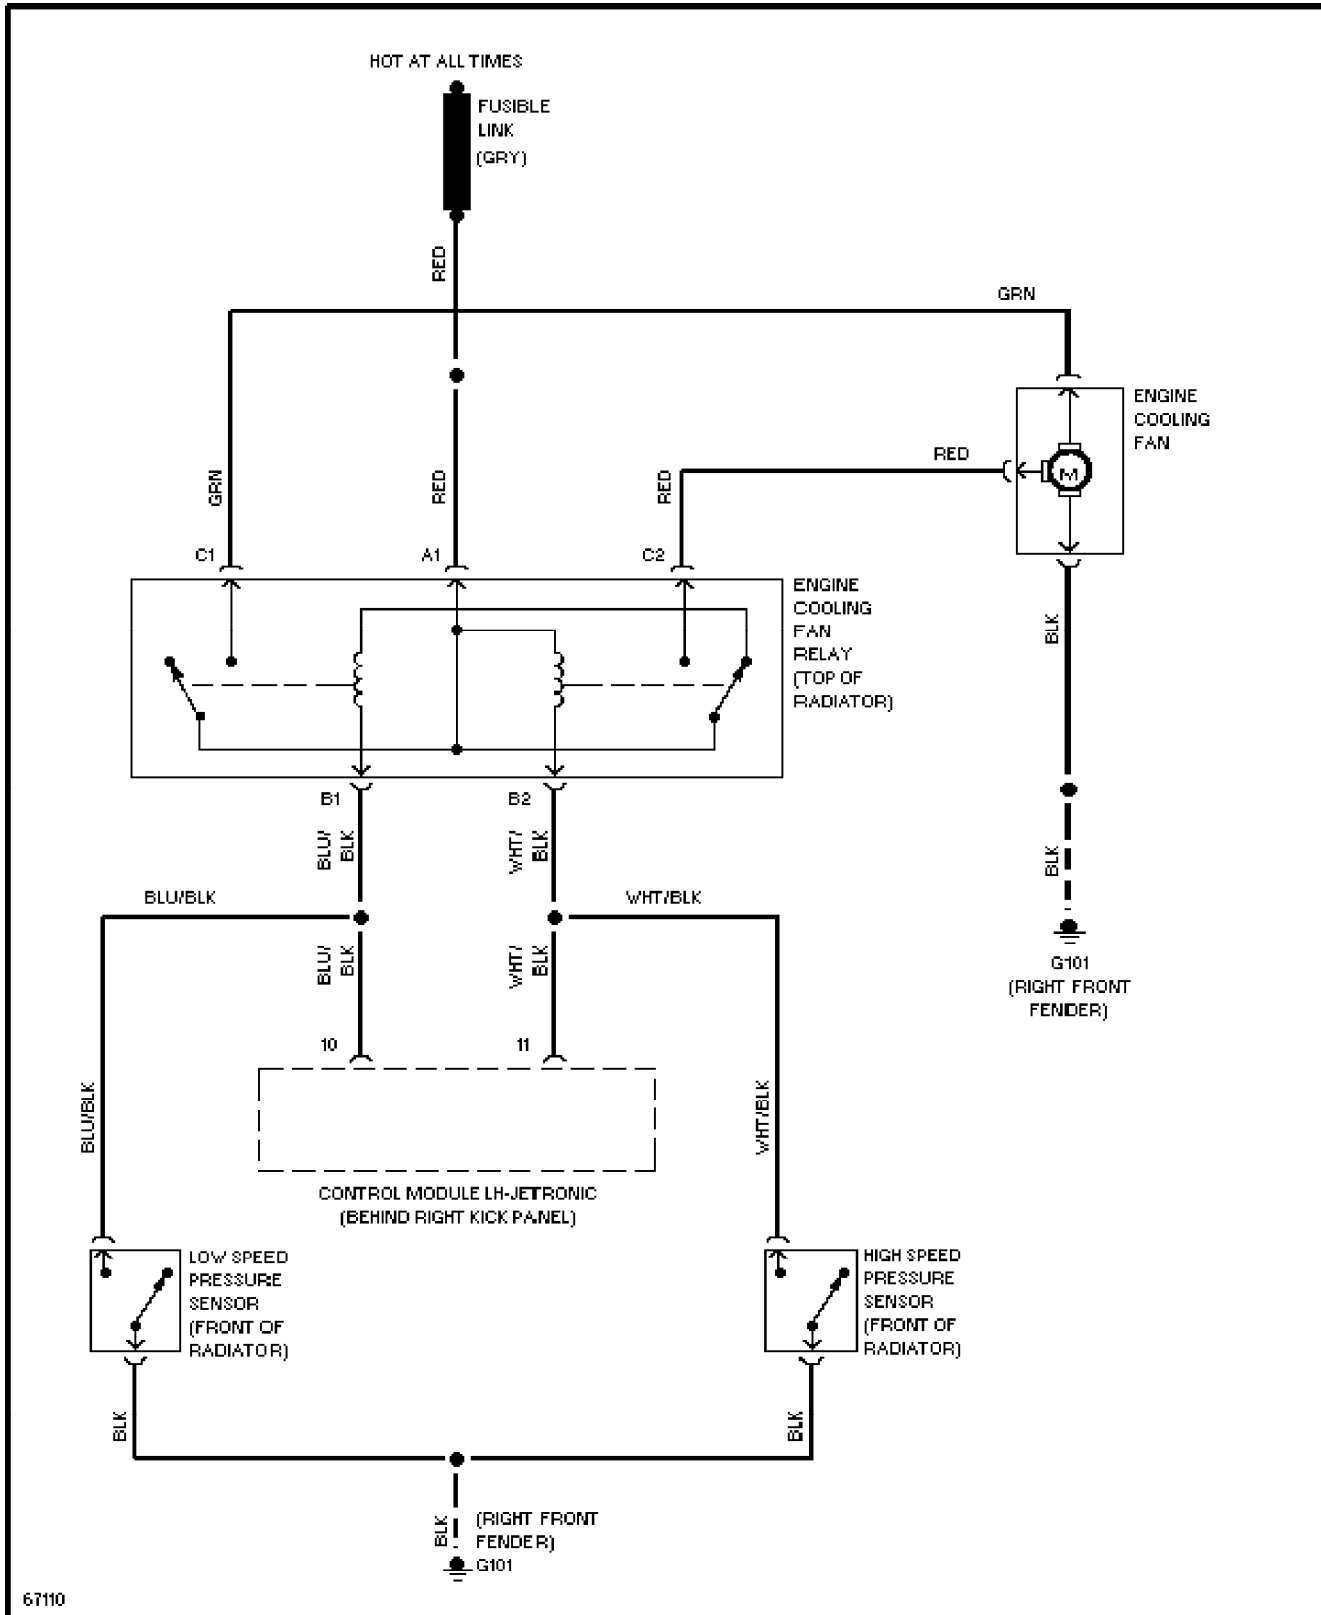

For x

Copyright © 1998 Mitchell Repair Information Company, LLC
Saturday, July 24, 2004 12:16AM

SYSTEM WIRING DIAGRAMS

Defogger Circuit

1994 Volvo 940

For x

Copyright © 1998 Mitchell Repair Information Company, LLC