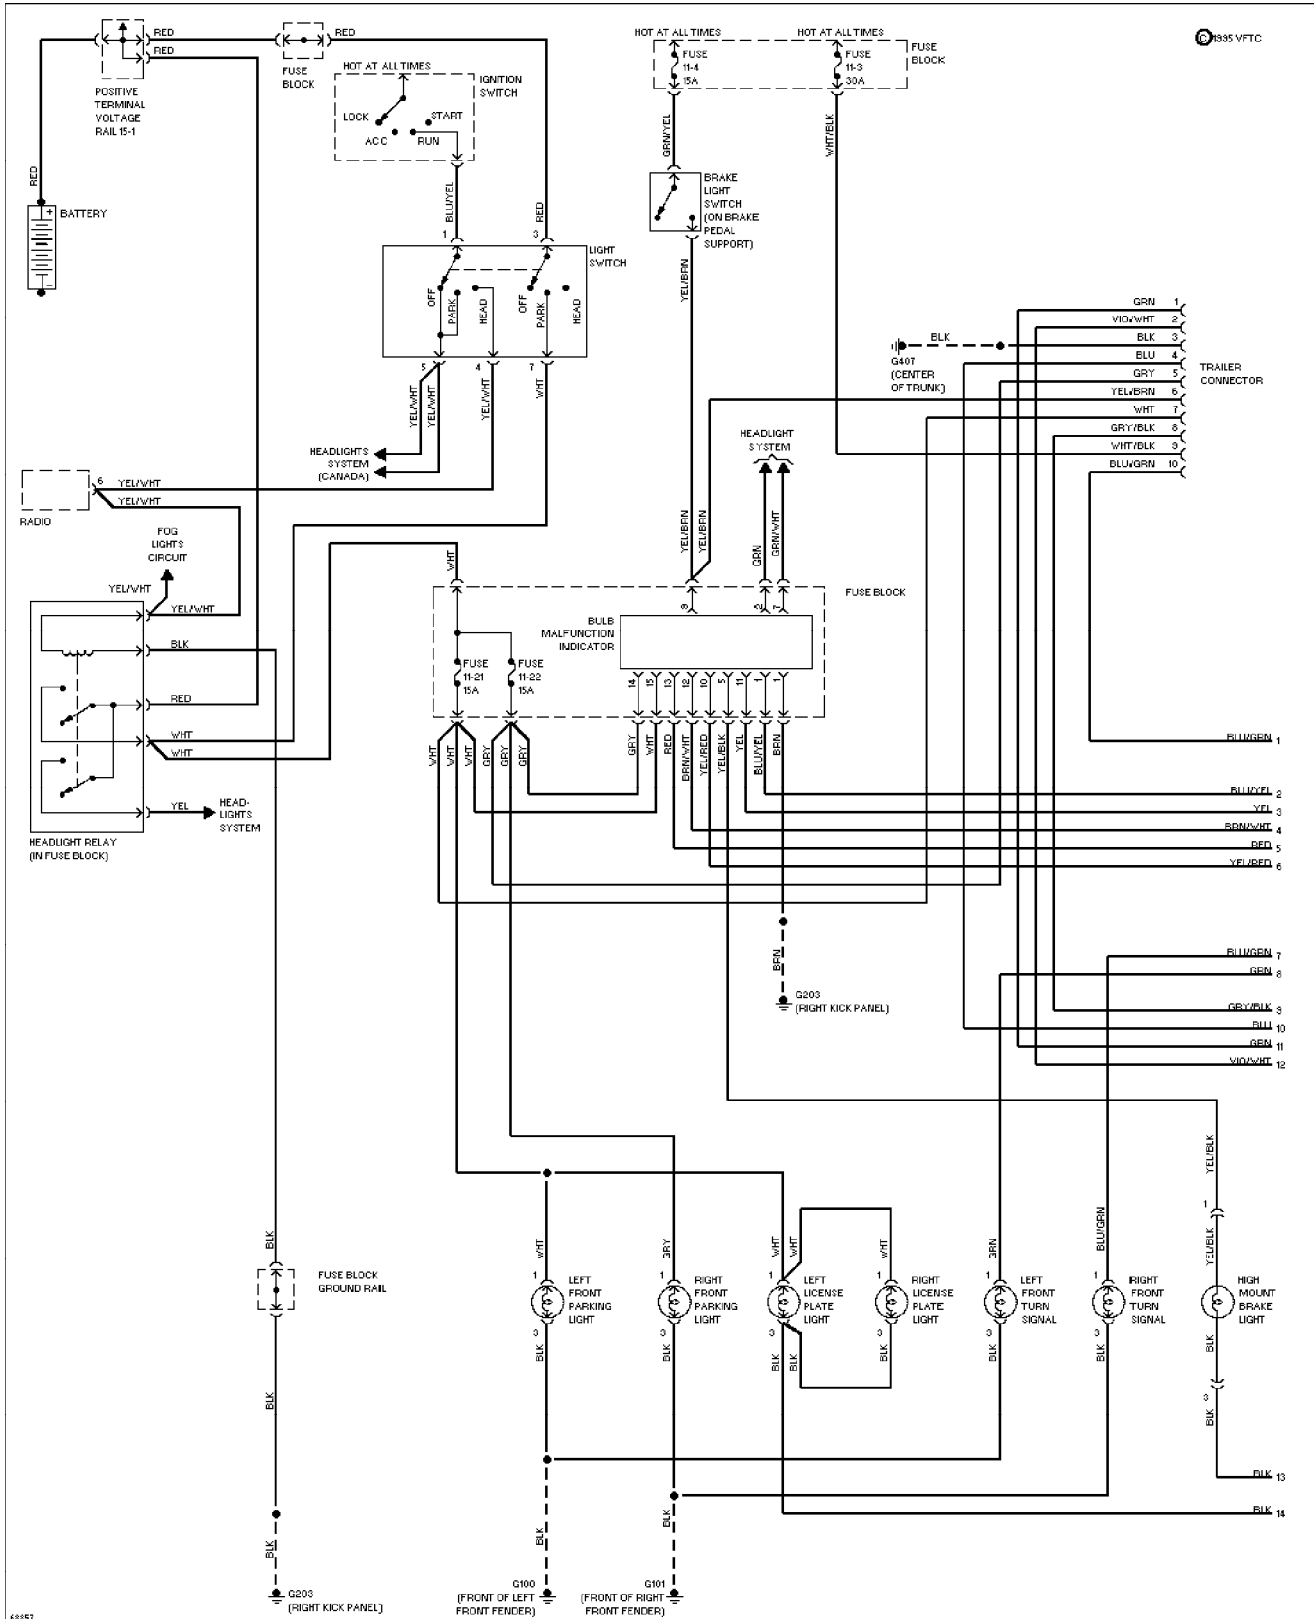

SYSTEM WIRING DIAGRAMS

Exterior Lamps Circuit, Sedan (1 of 2)

1994 Volvo 940

For x

Copyright © 1998 Mitchell Repair Information Company, LLC
Saturday, July 24, 2004 12:18AM