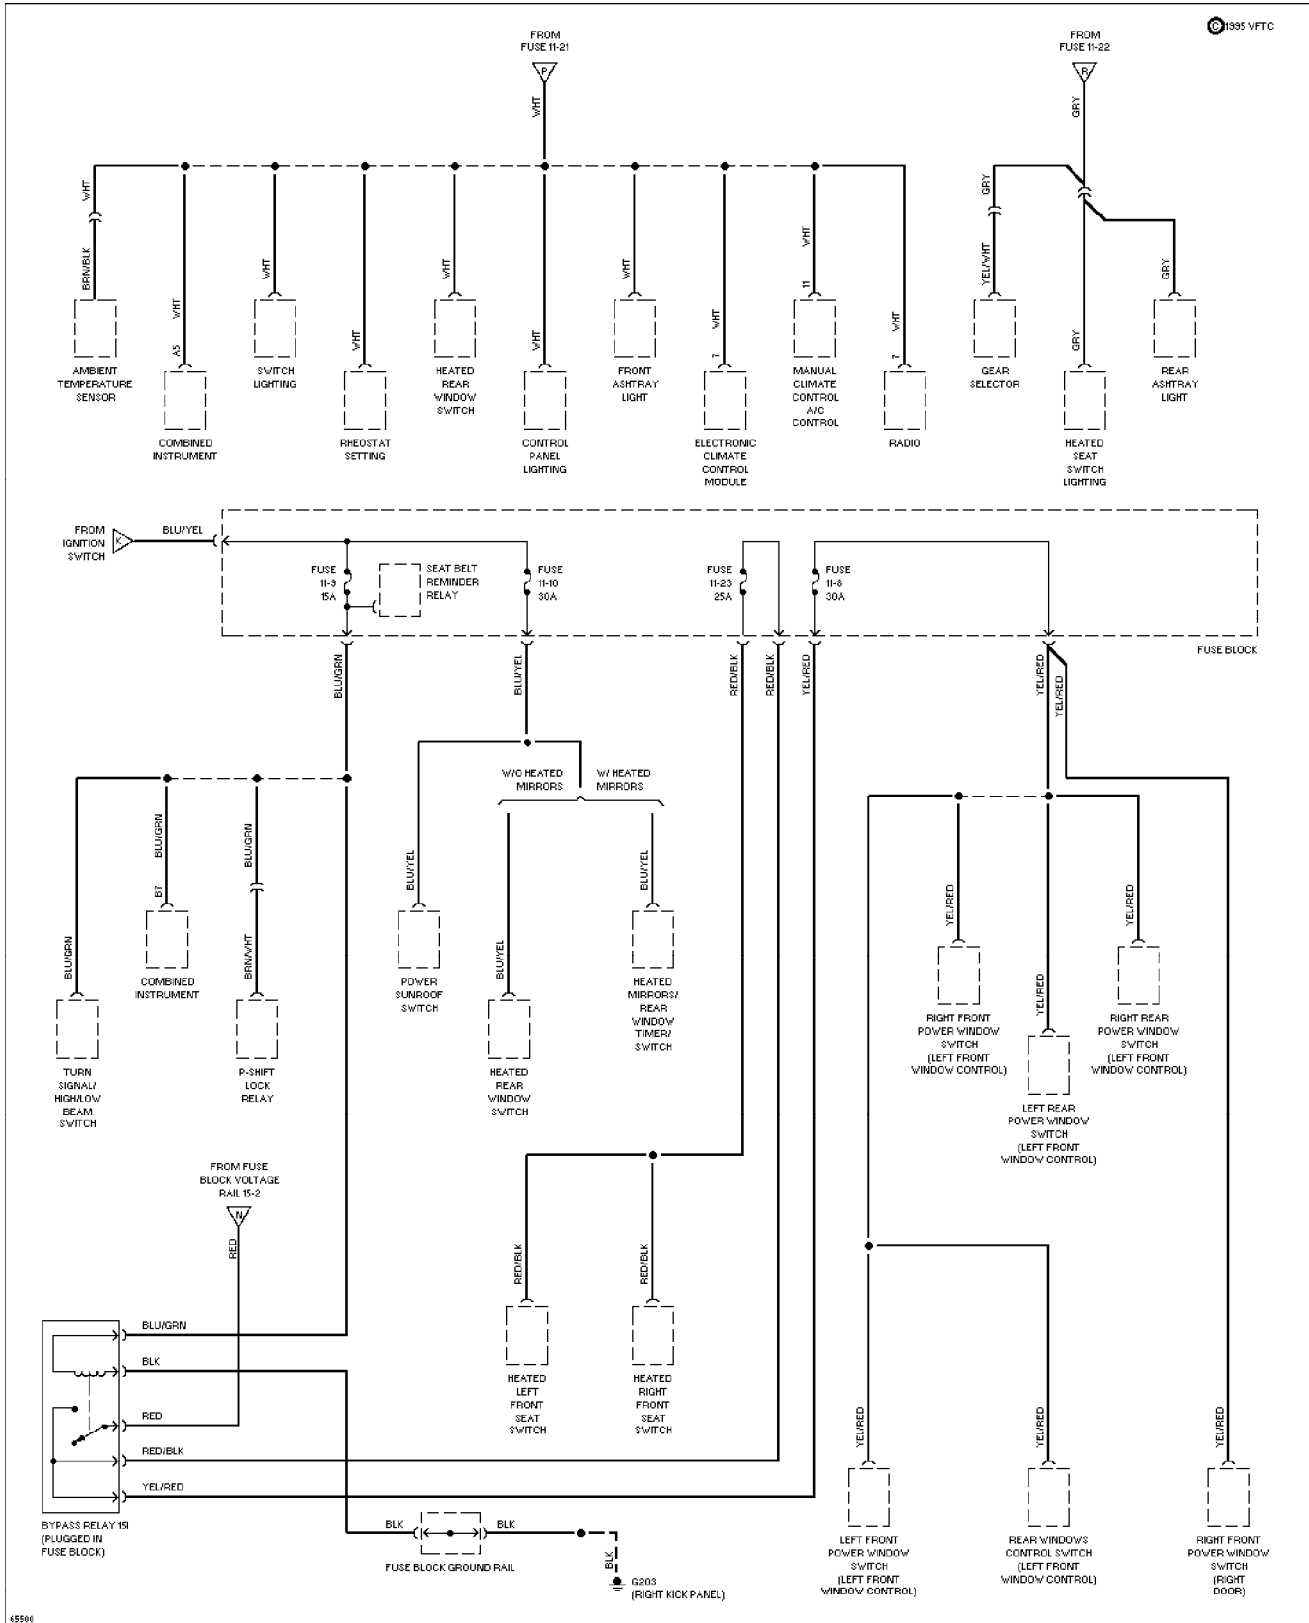

SYSTEM WIRING DIAGRAMS

Power Distribution Circuit (2 of 6)

1994 Volvo 940

For x

Copyright © 1998 Mitchell Repair Information Company, LLC
 Saturday, July 24, 2004 12:19AM

SYSTEM WIRING DIAGRAMS

Power Distribution Circuit (3 of 6)

1994 Volvo 940

For x

Copyright © 1998 Mitchell Repair Information Company, LLC
Saturday, July 24, 2004 12:19AM

1995 VFTC

SYSTEM WIRING DIAGRAMS Power Distribution Circuit (4 of 6)

1994 Volvo 940

For x

Copyright © 1998 Mitchell Repair Information Company, LLC
Saturday, July 24, 2004 12:19AM

SYSTEM WIRING DIAGRAMS

Power Distribution Circuit (5 of 6)

1994 Volvo 940

For x

Copyright © 1998 Mitchell Repair Information Company, LLC
 Saturday, July 24, 2004 12:19AM

SYSTEM WIRING DIAGRAMS

Power Distribution Circuit (6 of 6)