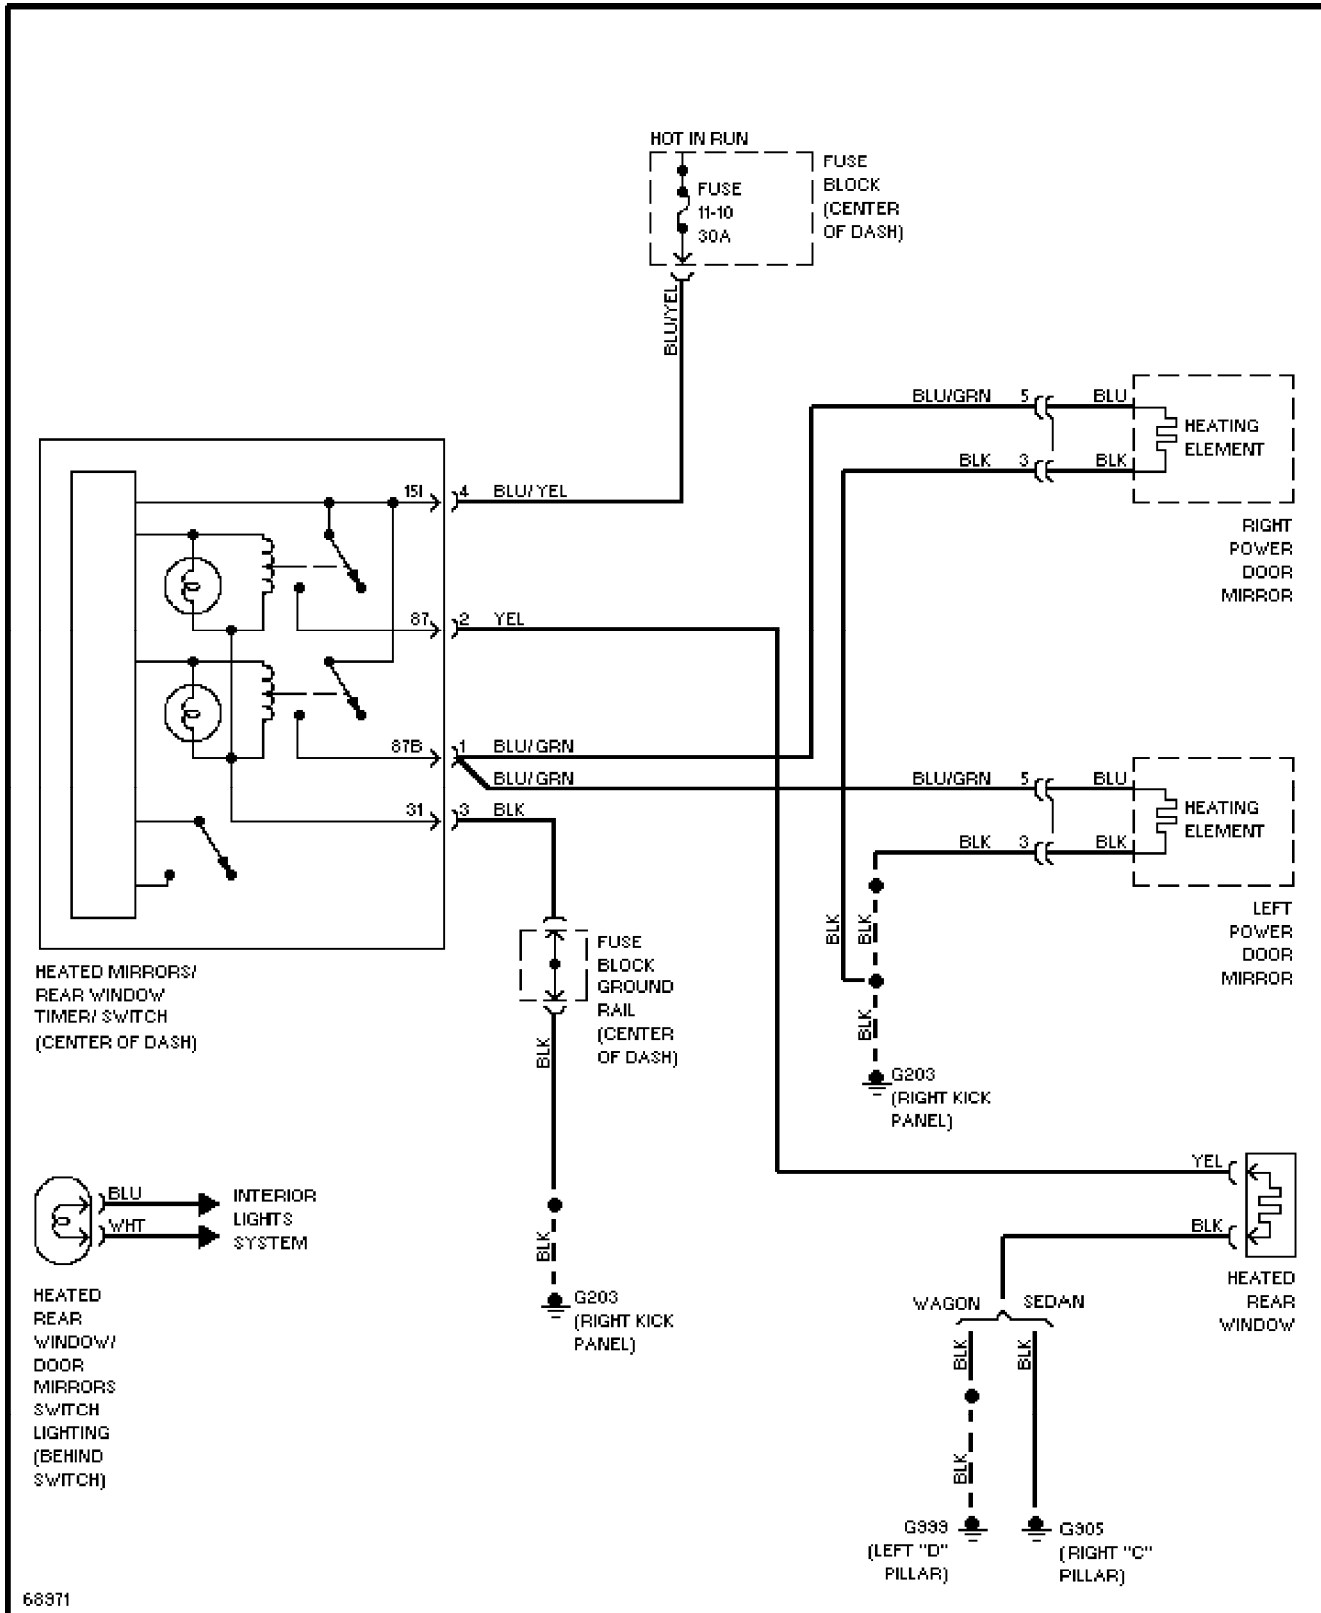

Saturday, July 24, 2004 12:16AM

SYSTEM WIRING DIAGRAMS

Rear Defogger & Heated Mirrors Circuit

1994 Volvo 940

For x

Copyright © 1998 Mitchell Repair Information Company, LLC
Saturday, July 24, 2004 12:16AM

SYSTEM WIRING DIAGRAMS