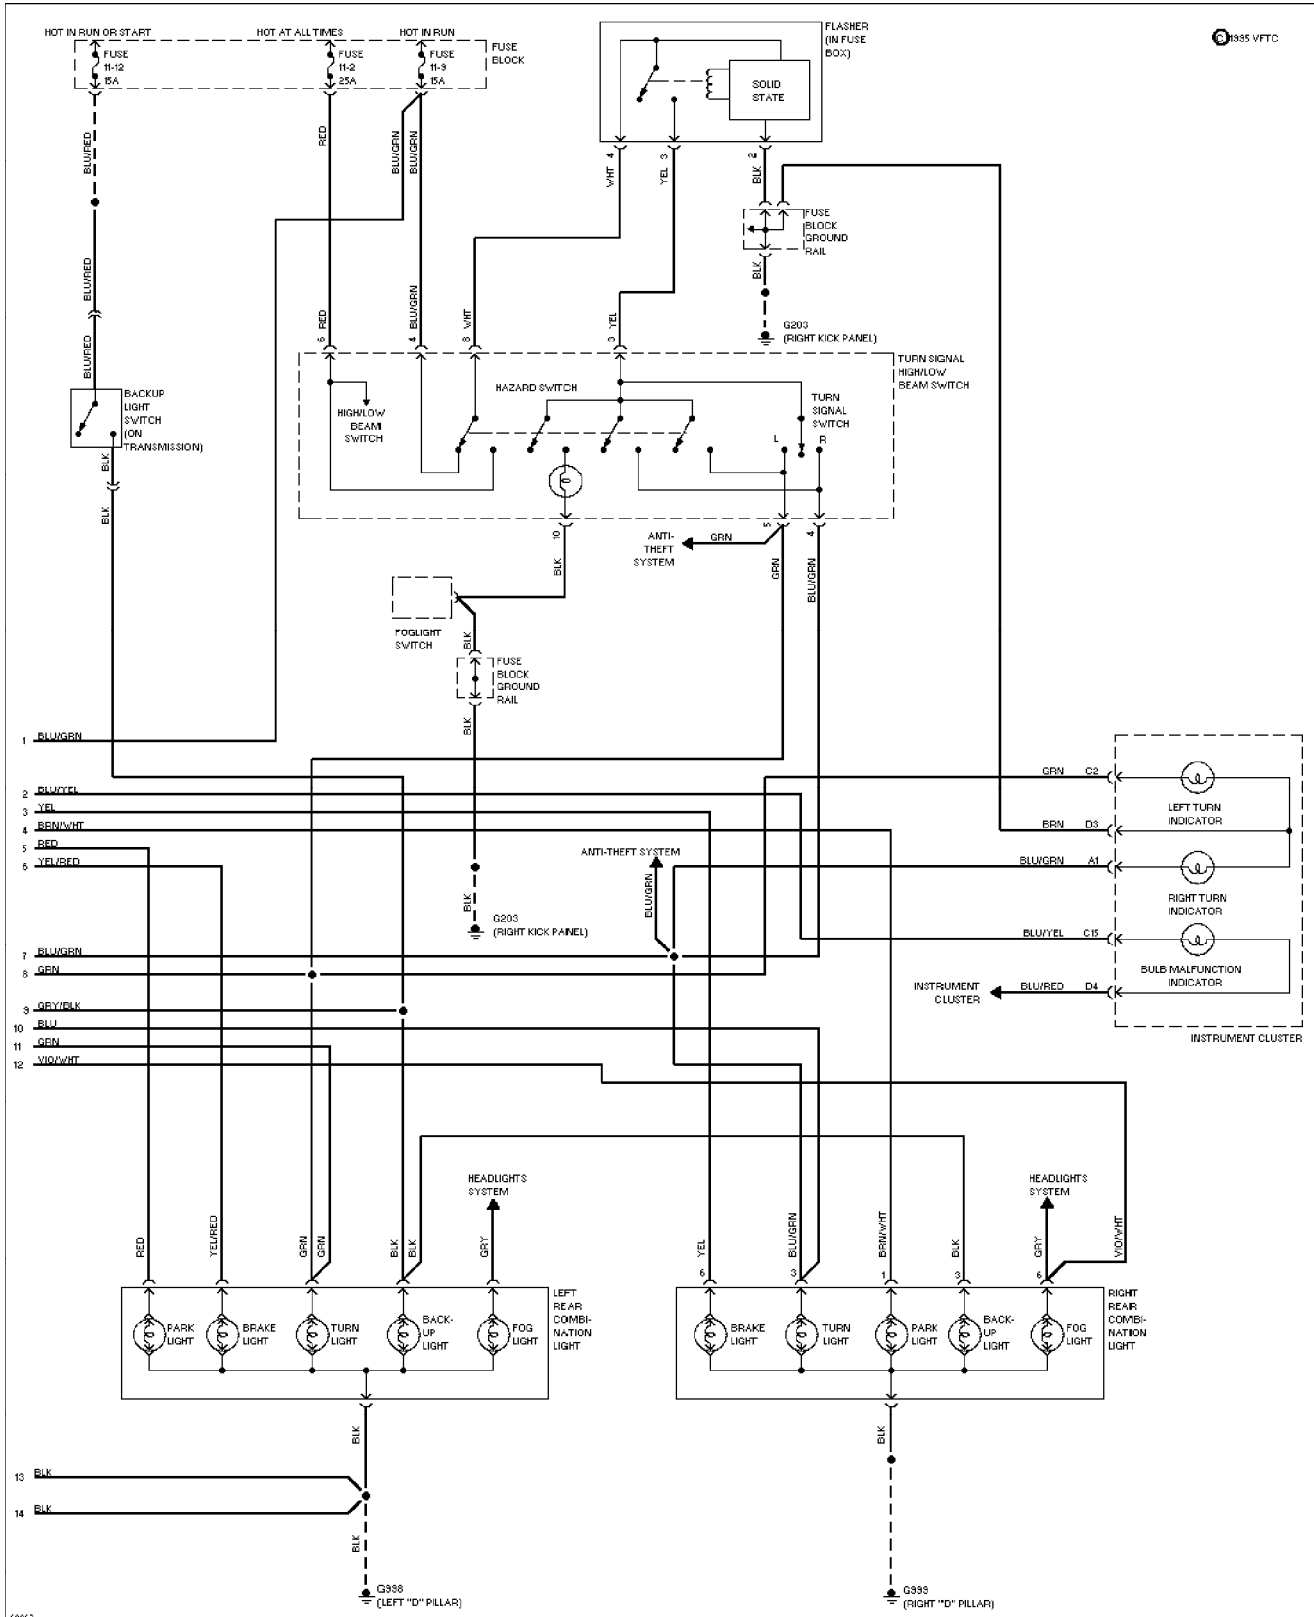

SYSTEM WIRING DIAGRAMS

Exterior Lamps Circuit, Wagon (2 of 2)

1994 Volvo 940

For x

Copyright © 1998 Mitchell Repair Information Company, LLC
Saturday, July 24, 2004 12:18AM