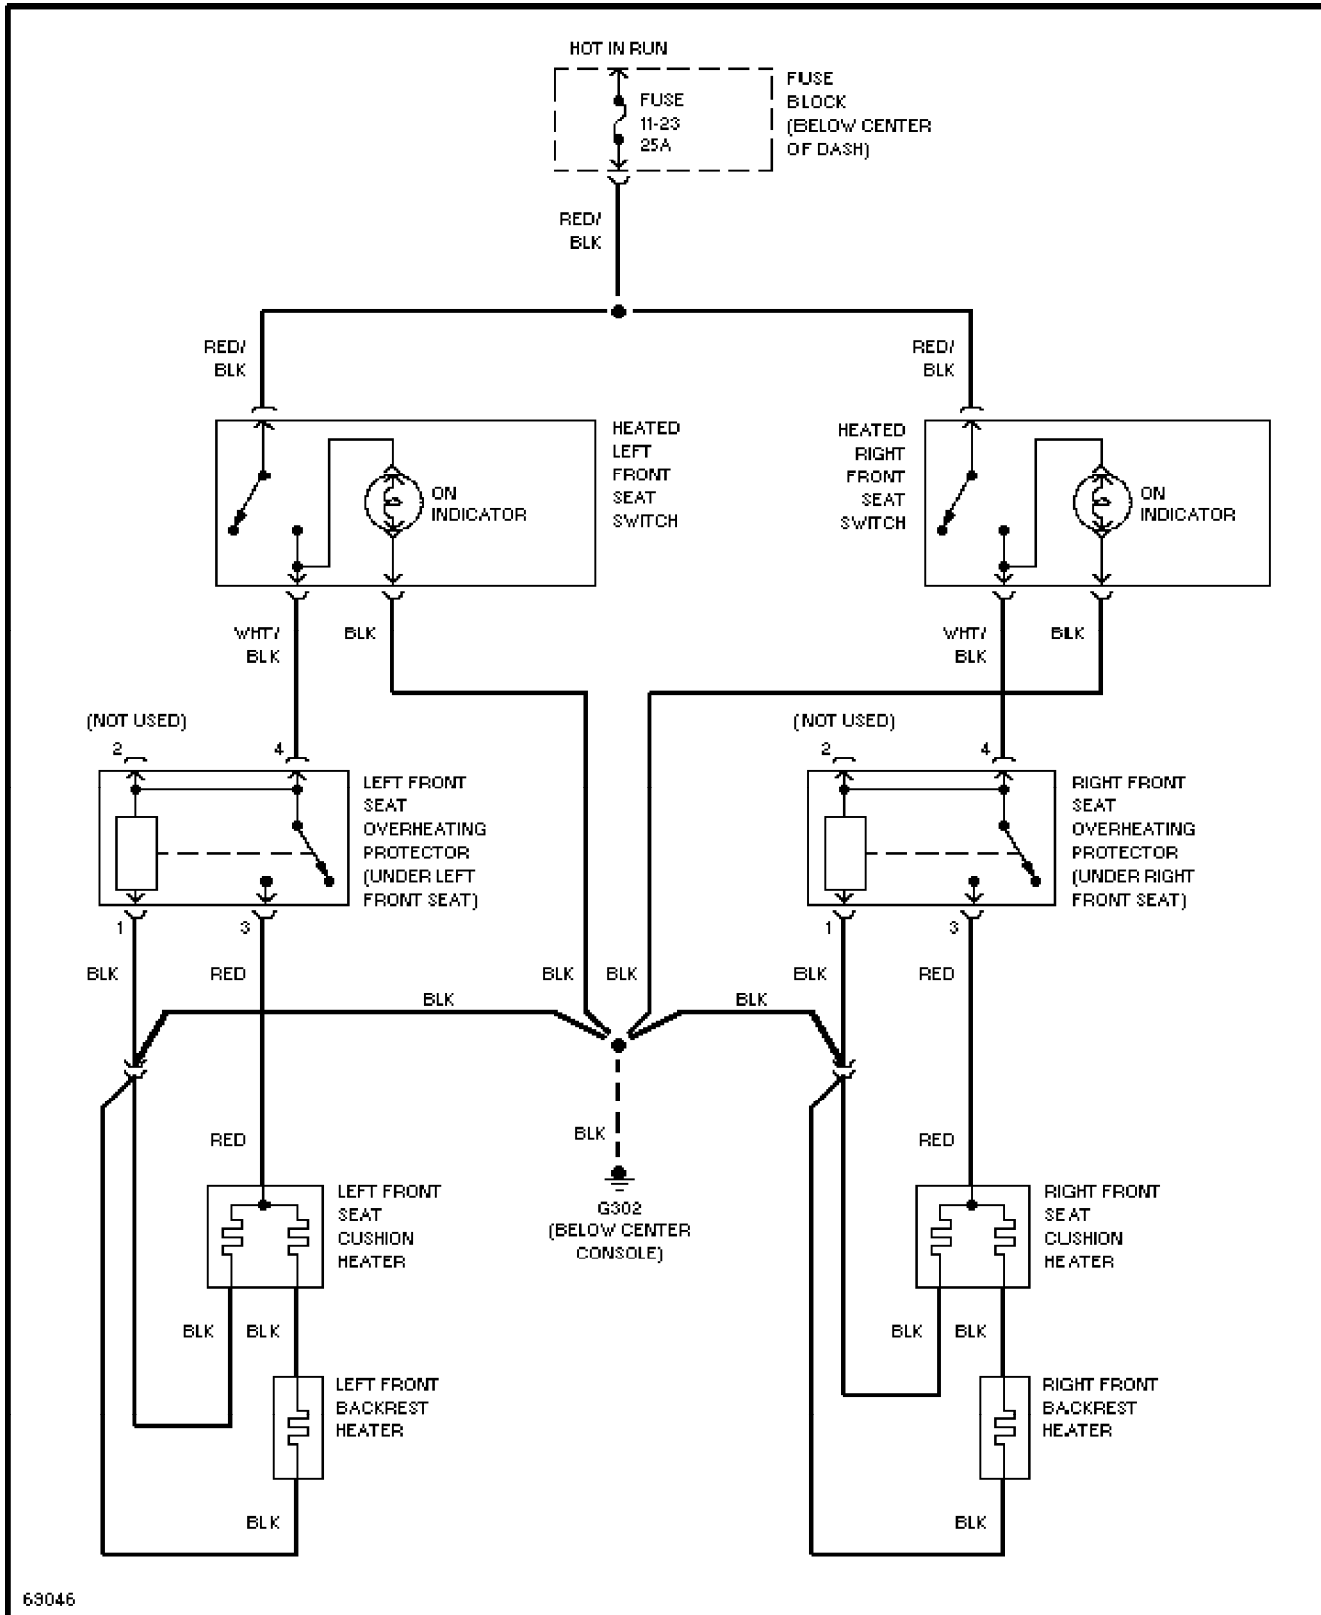

SYSTEM WIRING DIAGRAMS

Heated Seats Circuit, High Output

1994 Volvo 940

For x
Copyright © 1998 Mitchell Repair Information Company, LLC
Saturday, July 24, 2004 12:20AM