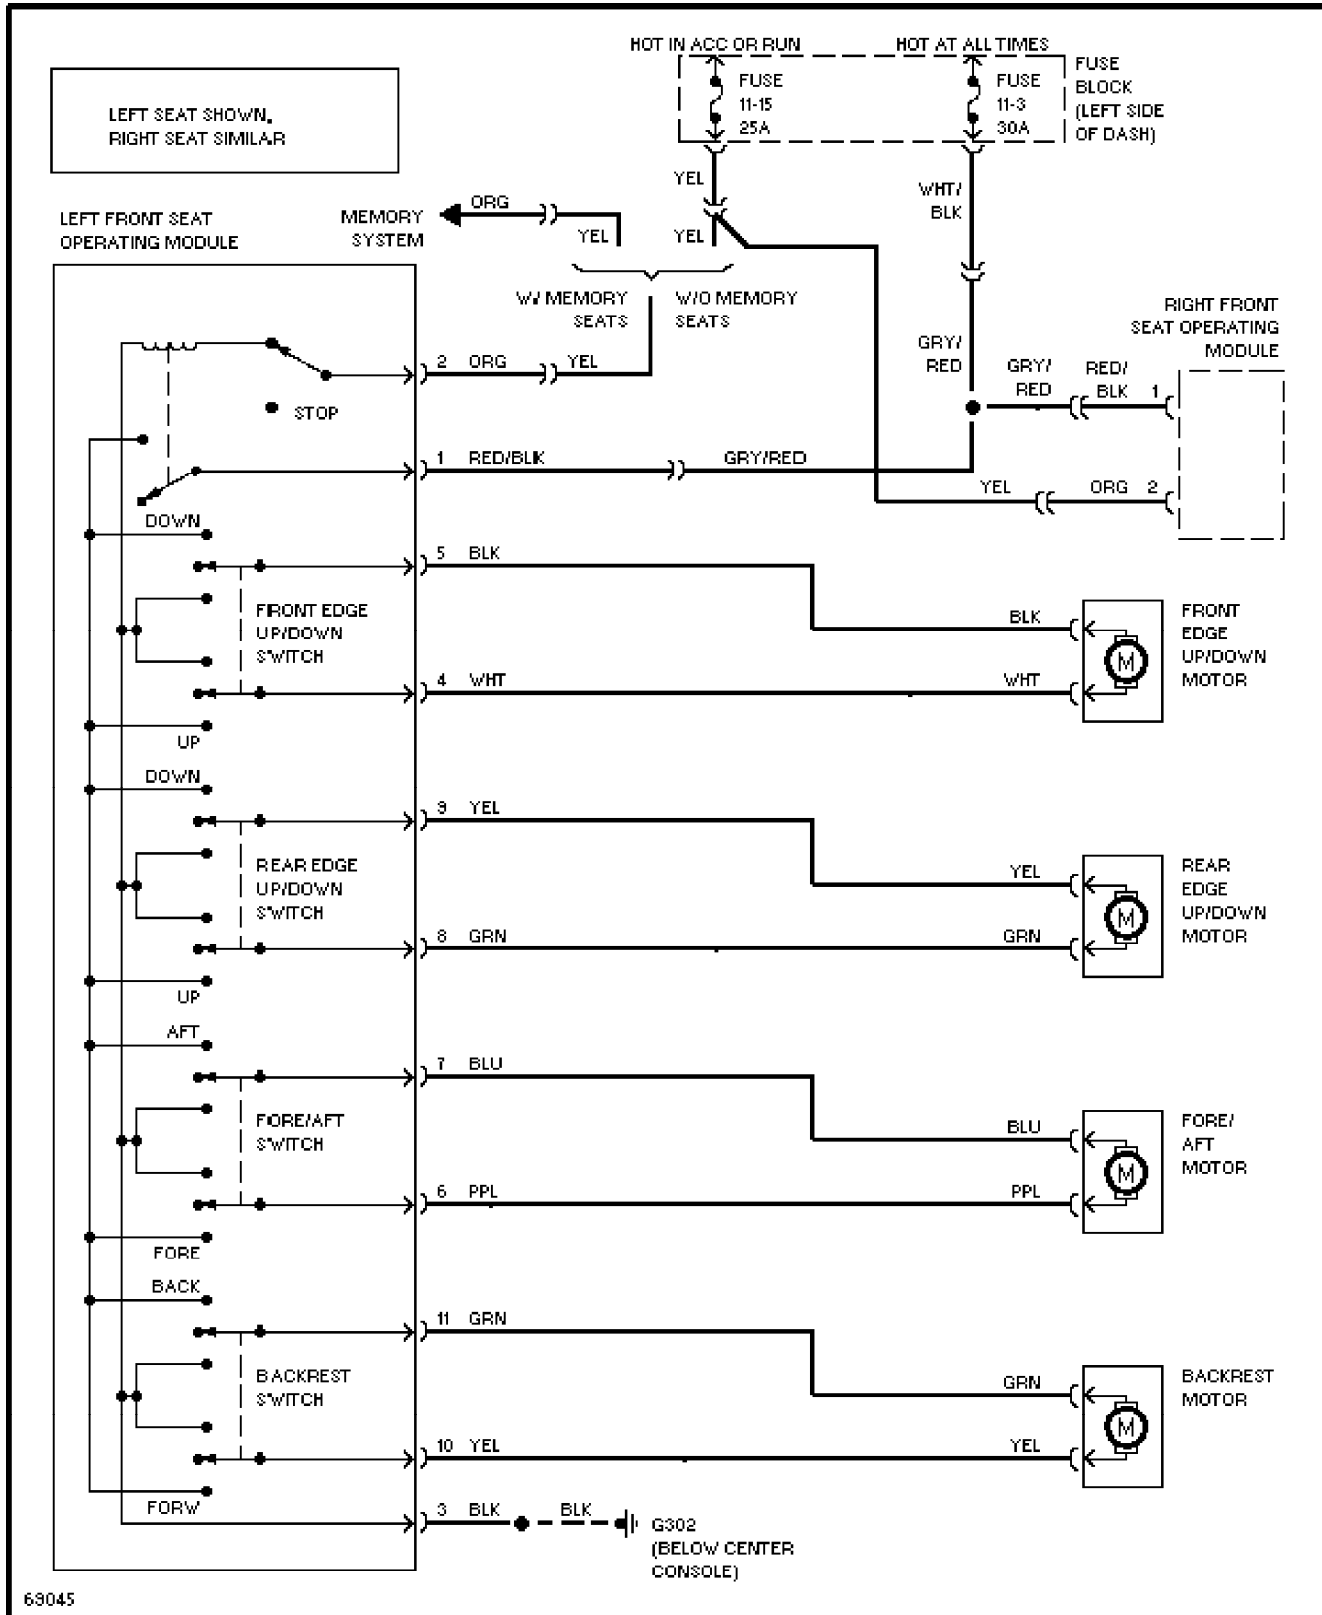

SYSTEM WIRING DIAGRAMS

Power Seats Circuit

1994 Volvo 940

For x

Copyright © 1998 Mitchell Repair Information Company, LLC

Saturday, July 24, 2004 12:20AM