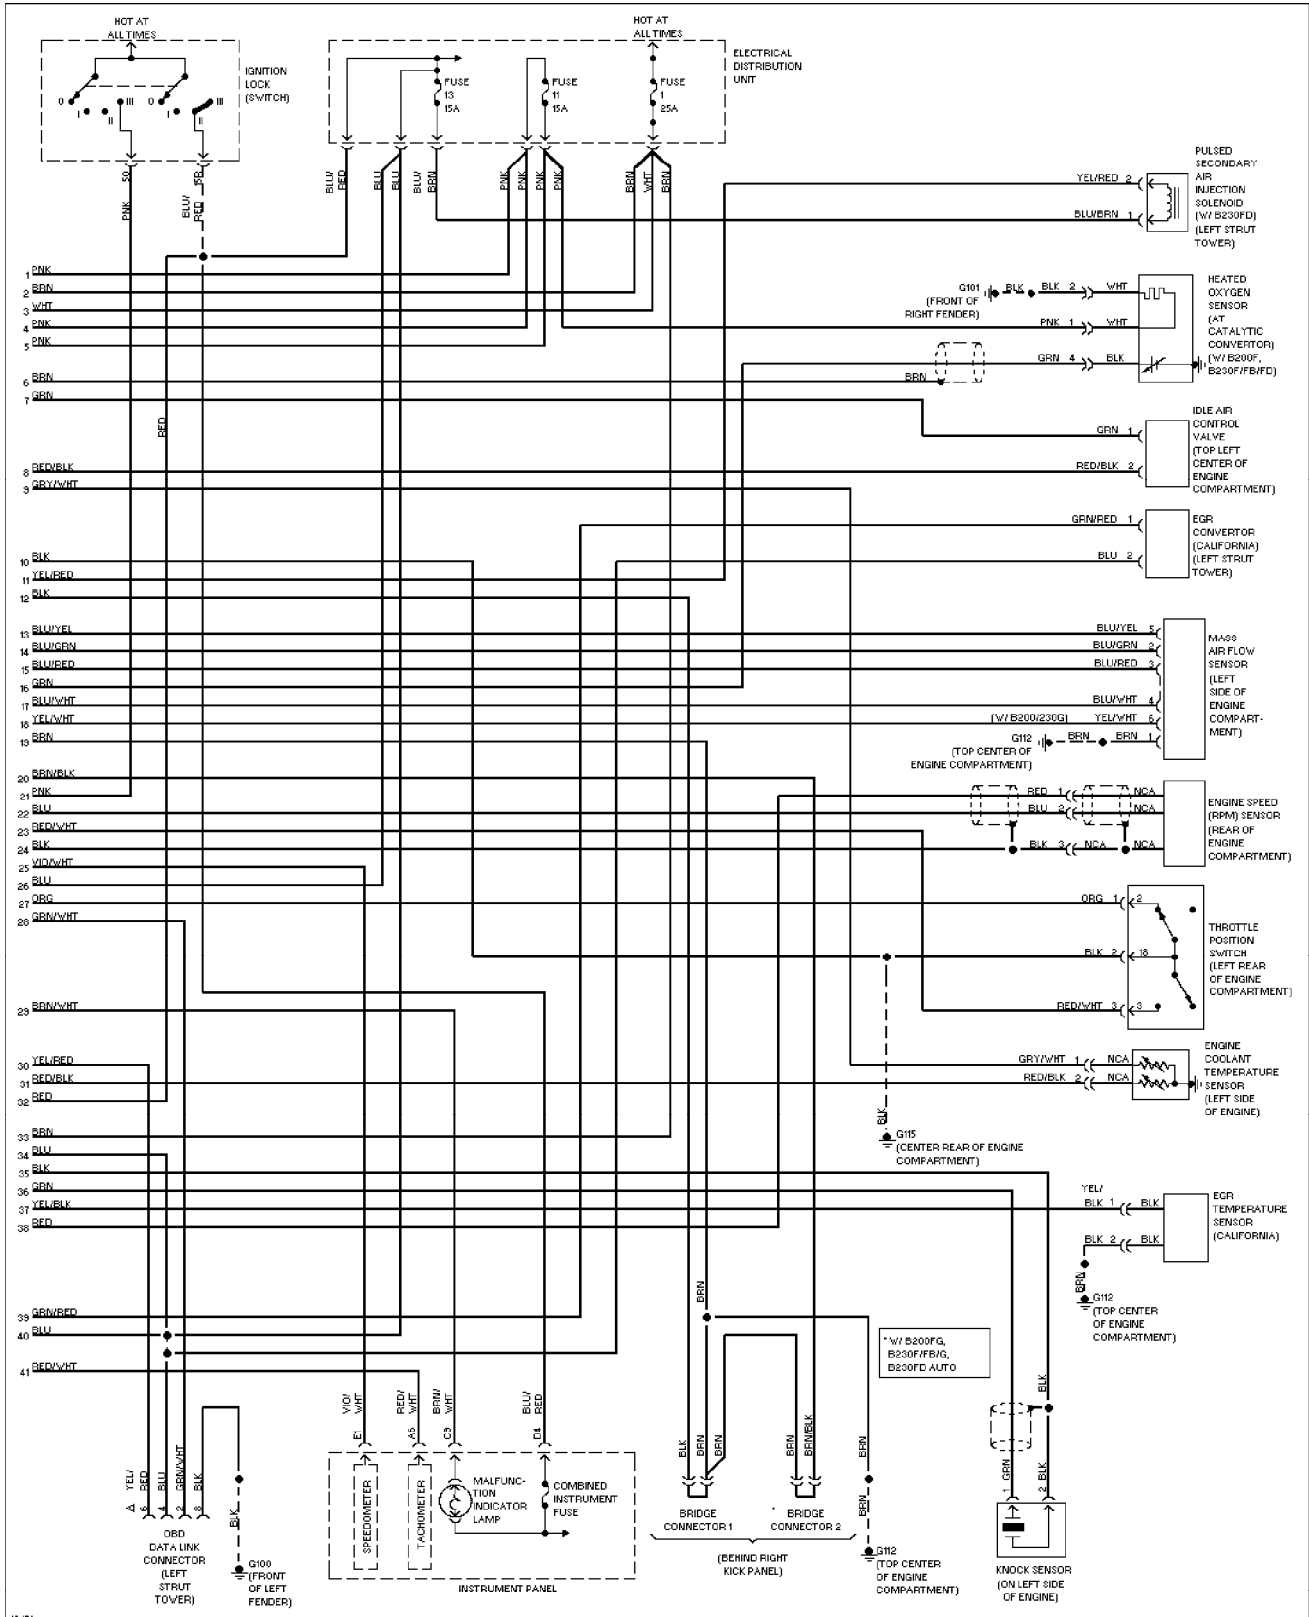

SYSTEM WIRING DIAGRAMS

2.3L LH-Jetronic, Engine Performance Circuits (2 of 2)

1994 Volvo 940

For x

Copyright © 1998 Mitchell Repair Information Company, LLC

Saturday, July 24, 2004 12:16AM