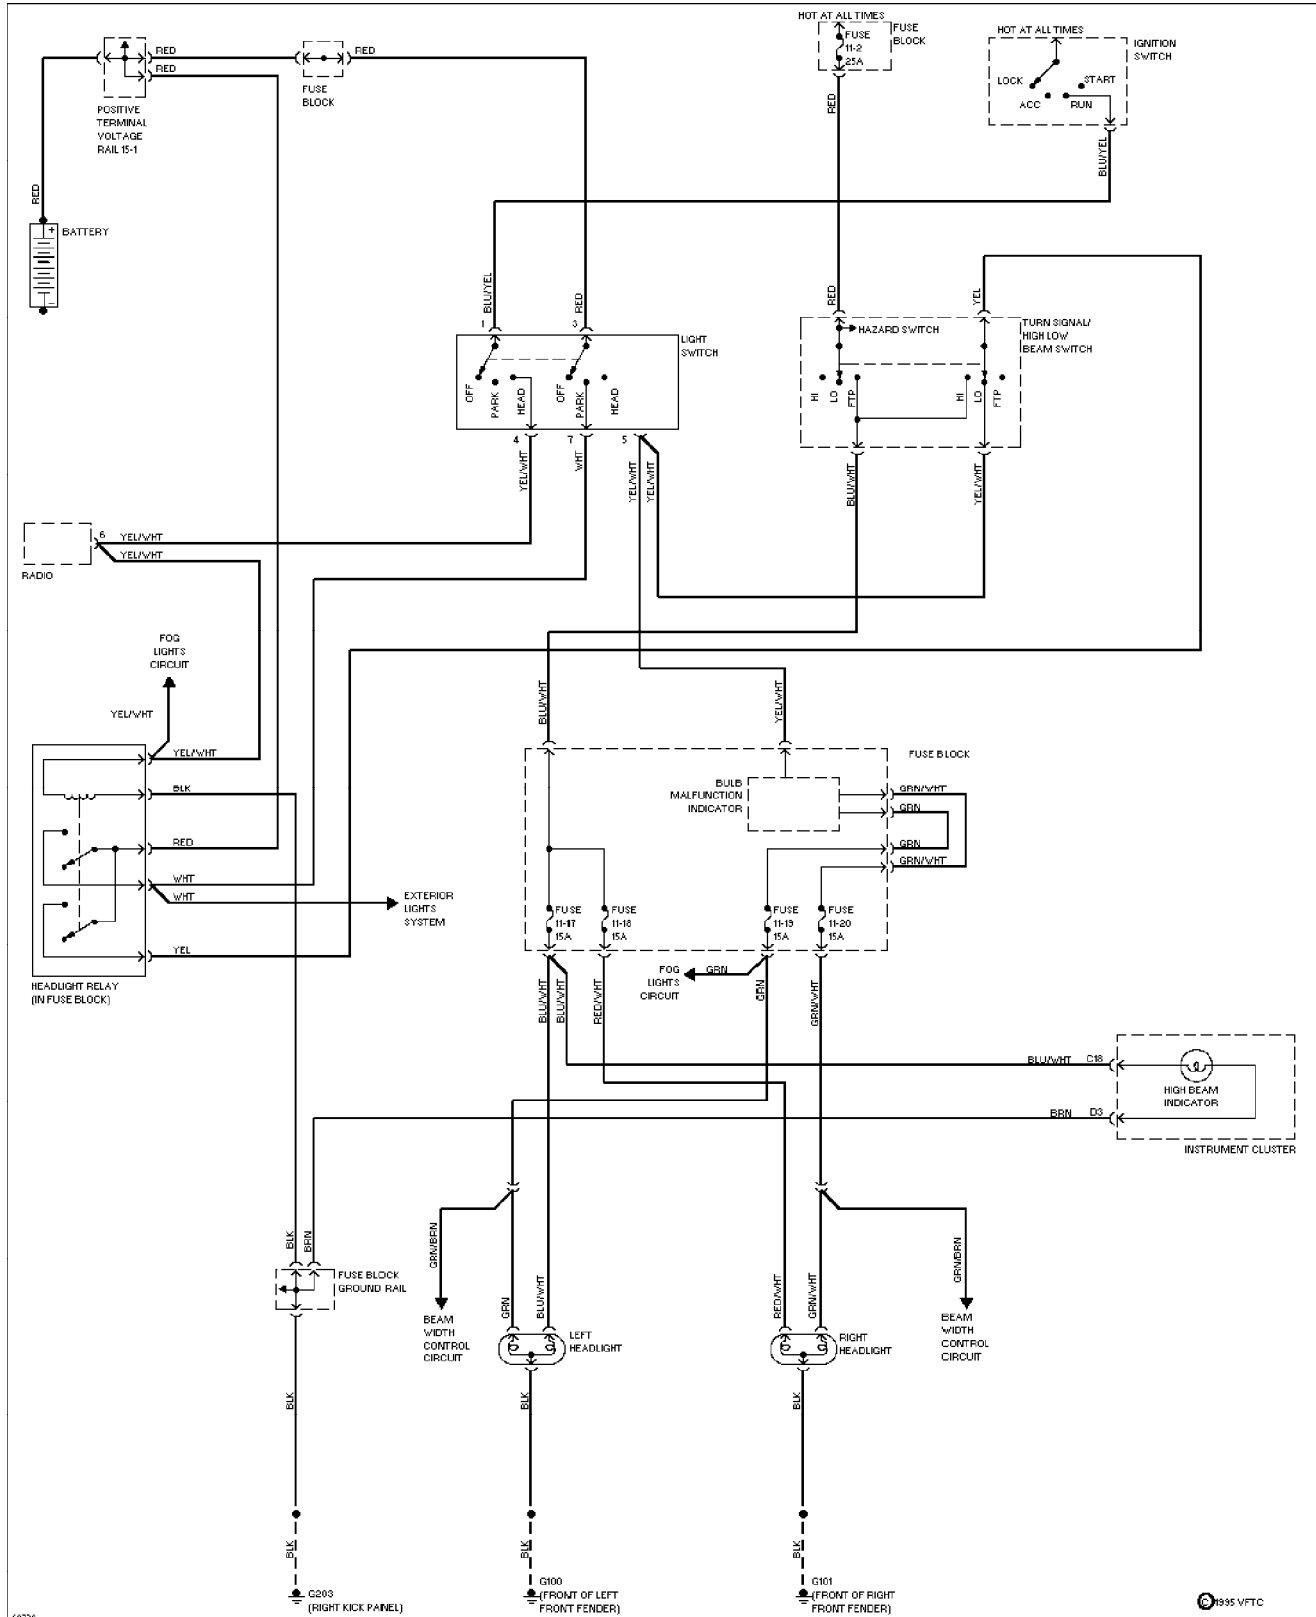

SYSTEM WIRING DIAGRAMS

Headlamps Circuit, W/O DRL

1994 Volvo 940

For x

Copyright © 1998 Mitchell Repair Information Company, LLC

Saturday, July 24, 2004 12:18AM