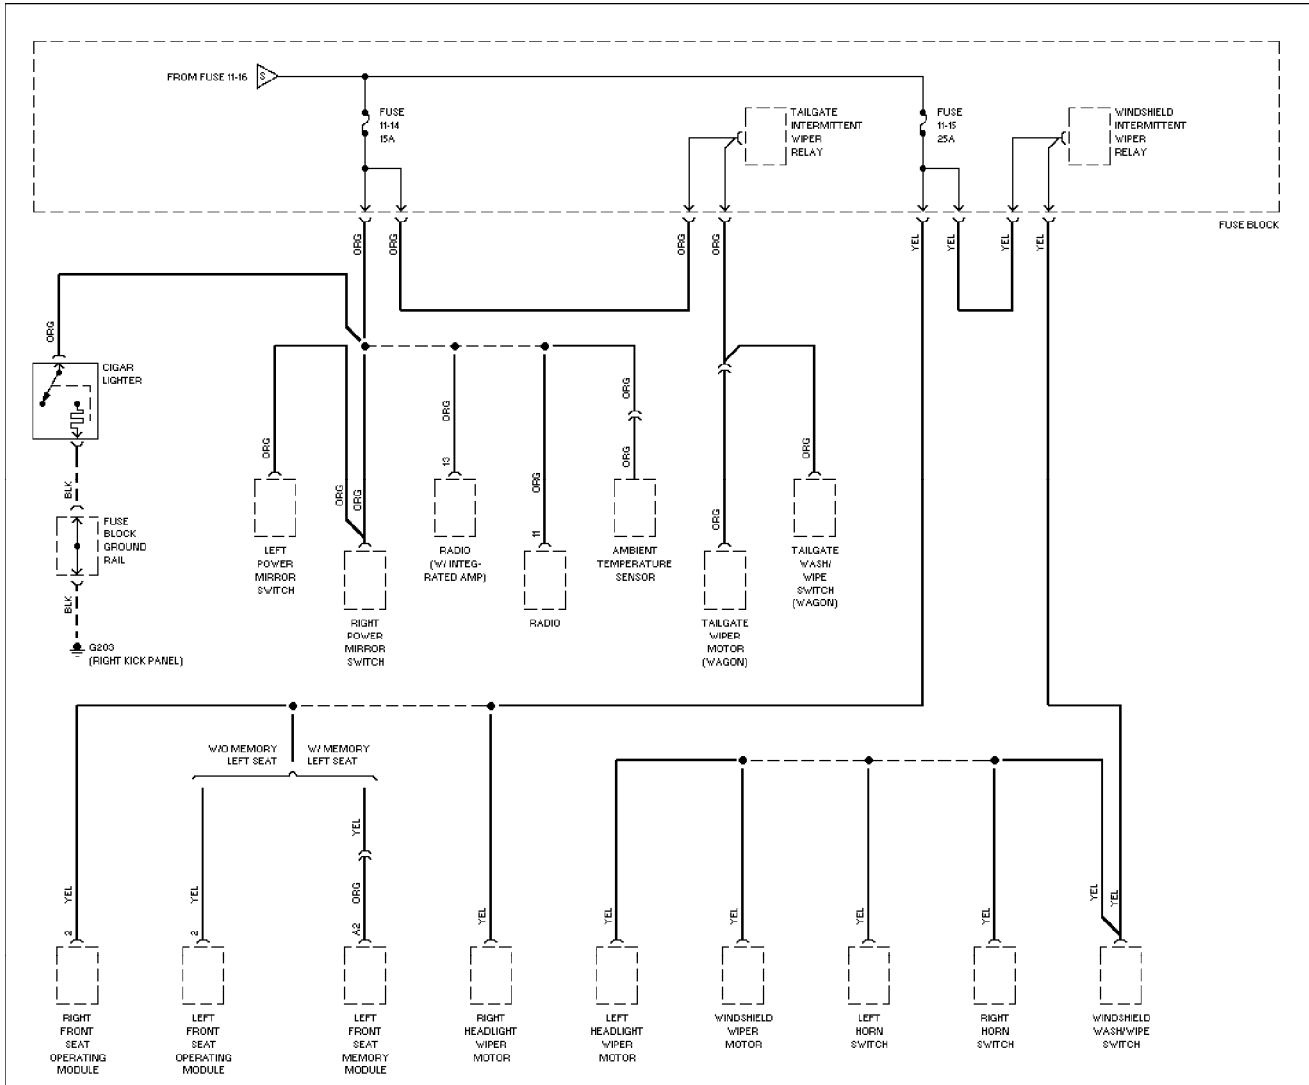

1994 Volvo 940

For x

Copyright © 1998 Mitchell Repair Information Company, LLC
Saturday, July 24, 2004 12:19AM

1995 VFTC

SYSTEM WIRING DIAGRAMS Power Distribution Circuit (4 of 6)

1994 Volvo 940

For x

Copyright © 1998 Mitchell Repair Information Company, LLC
Saturday, July 24, 2004 12:19AM

SYSTEM WIRING DIAGRAMS

Power Distribution Circuit (5 of 6)

1994 Volvo 940

For x

Copyright © 1998 Mitchell Repair Information Company, LLC
 Saturday, July 24, 2004 12:19AM

SYSTEM WIRING DIAGRAMS

Power Distribution Circuit (6 of 6)

1994 Volvo 940

For x

Copyright © 1998 Mitchell Repair Information Company, LLC
 Saturday, July 24, 2004 12:19AM

SYSTEM WIRING DIAGRAMS

Power Door Lock Circuit

1994 Volvo 940

For x

Copyright © 1998 Mitchell Repair Information Company, LLC