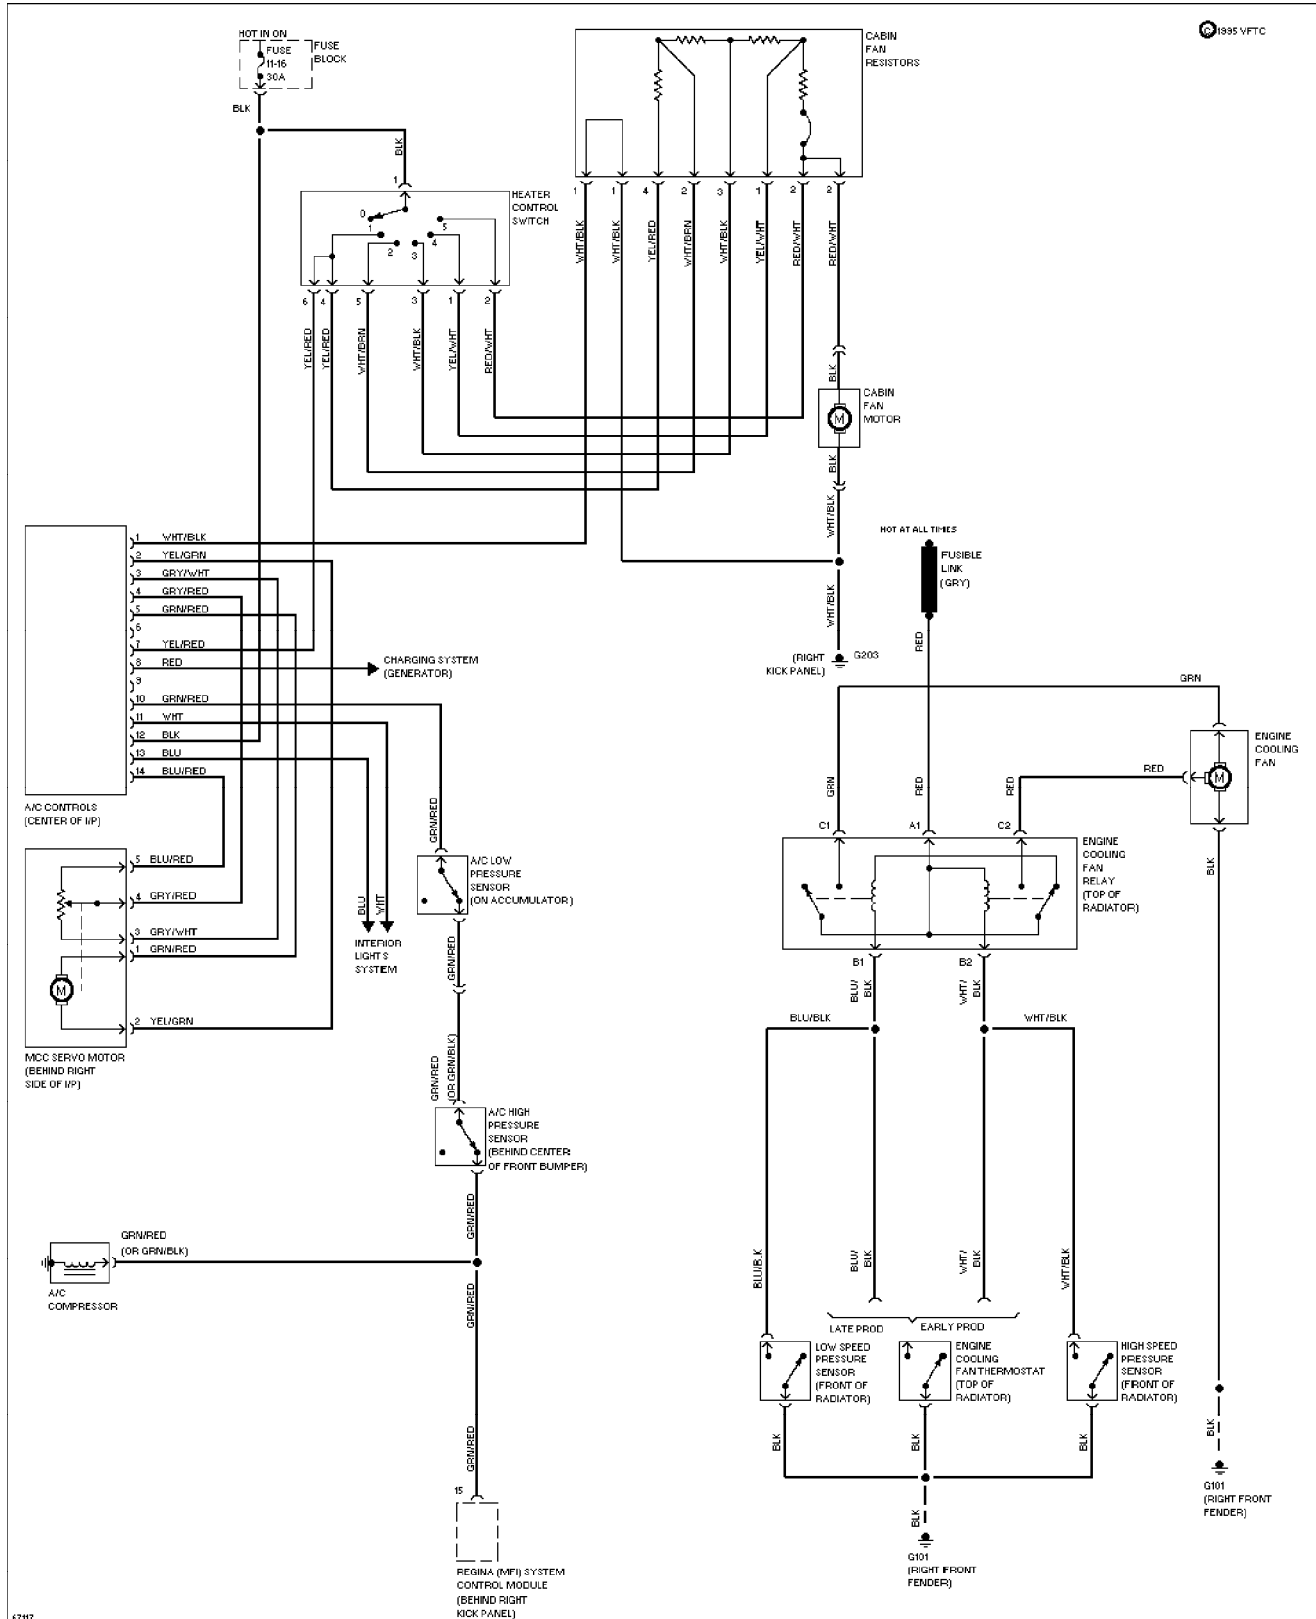

SYSTEM WIRING DIAGRAMS

2.3L Turbo, A/C Circuit

1994 Volvo 940

For x

Copyright © 1998 Mitchell Repair Information Company, LLC

Saturday, July 24, 2004 12:15AM

13955 YFTC

SYSTEM WIRING DIAGRAMS