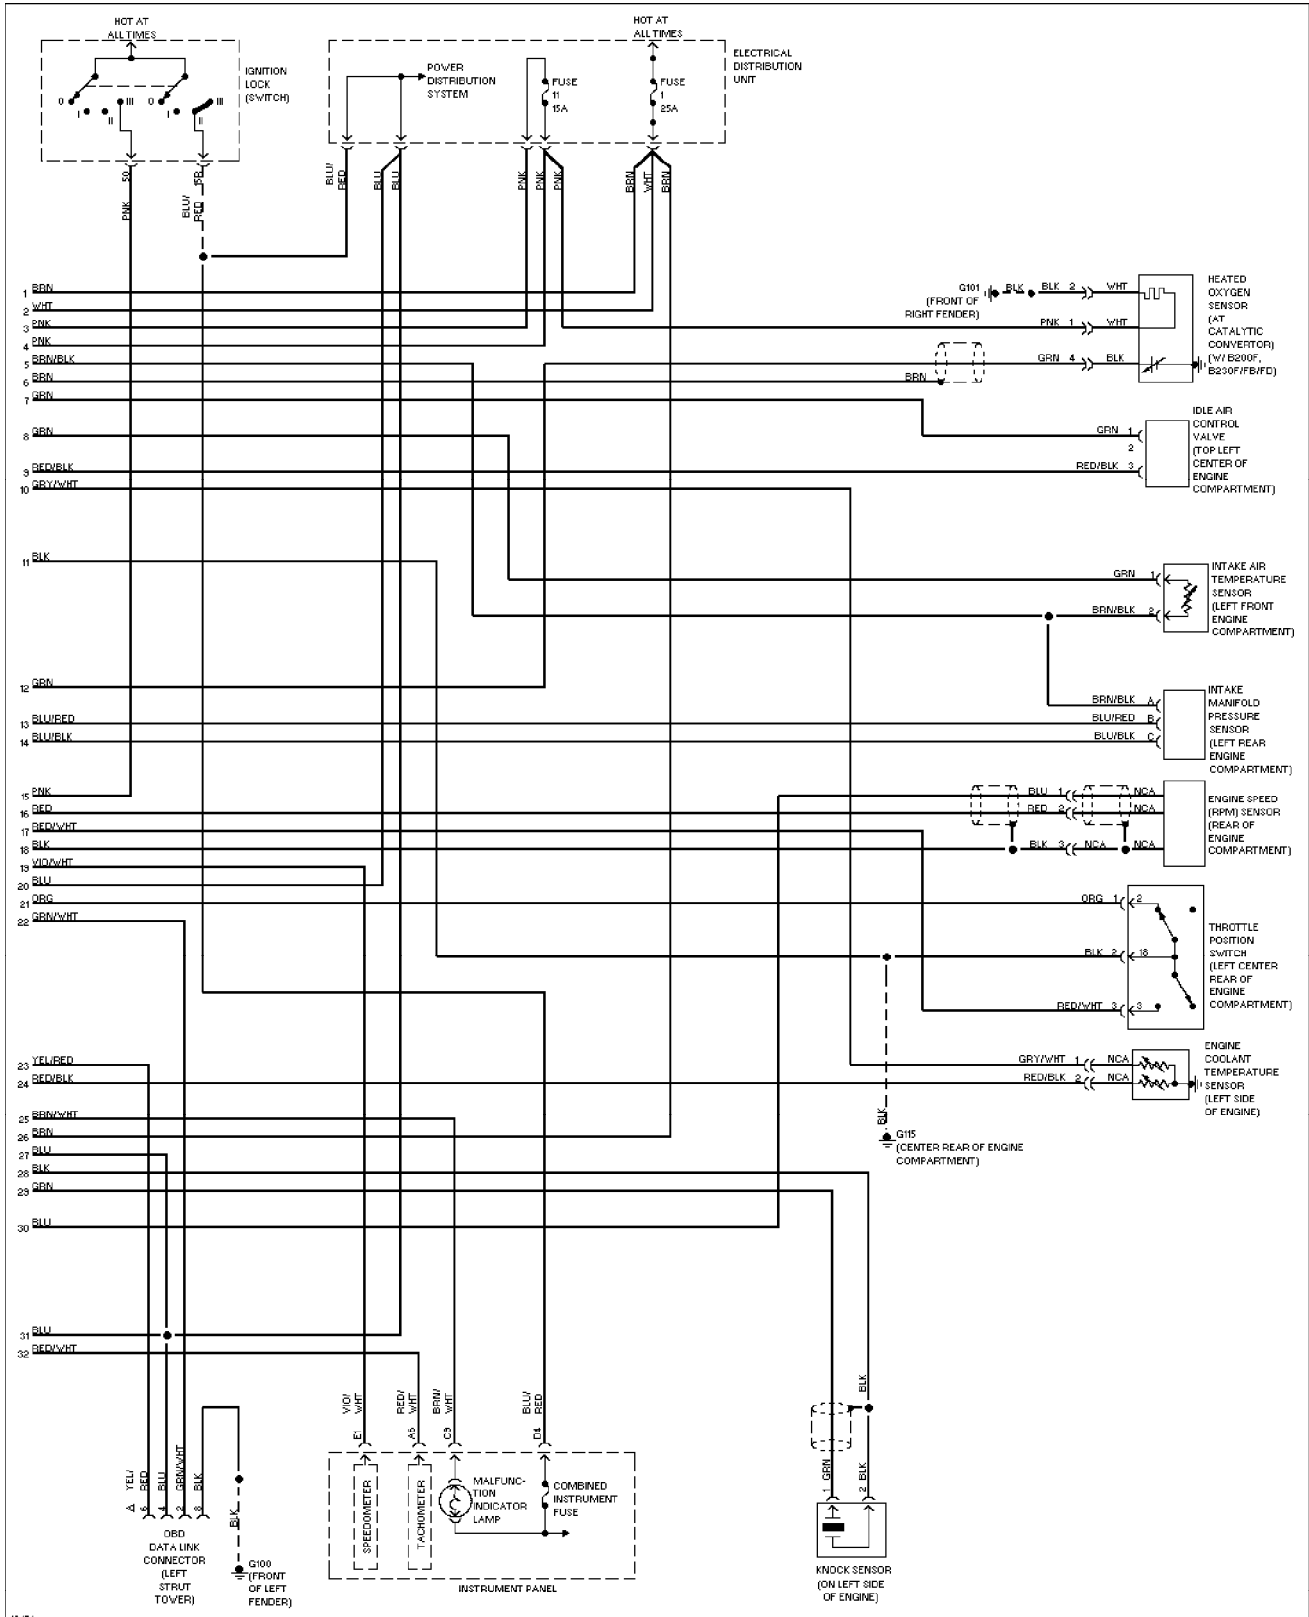

SYSTEM WIRING DIAGRAMS

2.3L Regina, Engine Performance Circuits (2 of 2)

1994 Volvo 940

For x

Copyright © 1998 Mitchell Repair Information Company, LLC
Saturday, July 24, 2004 12:16AM