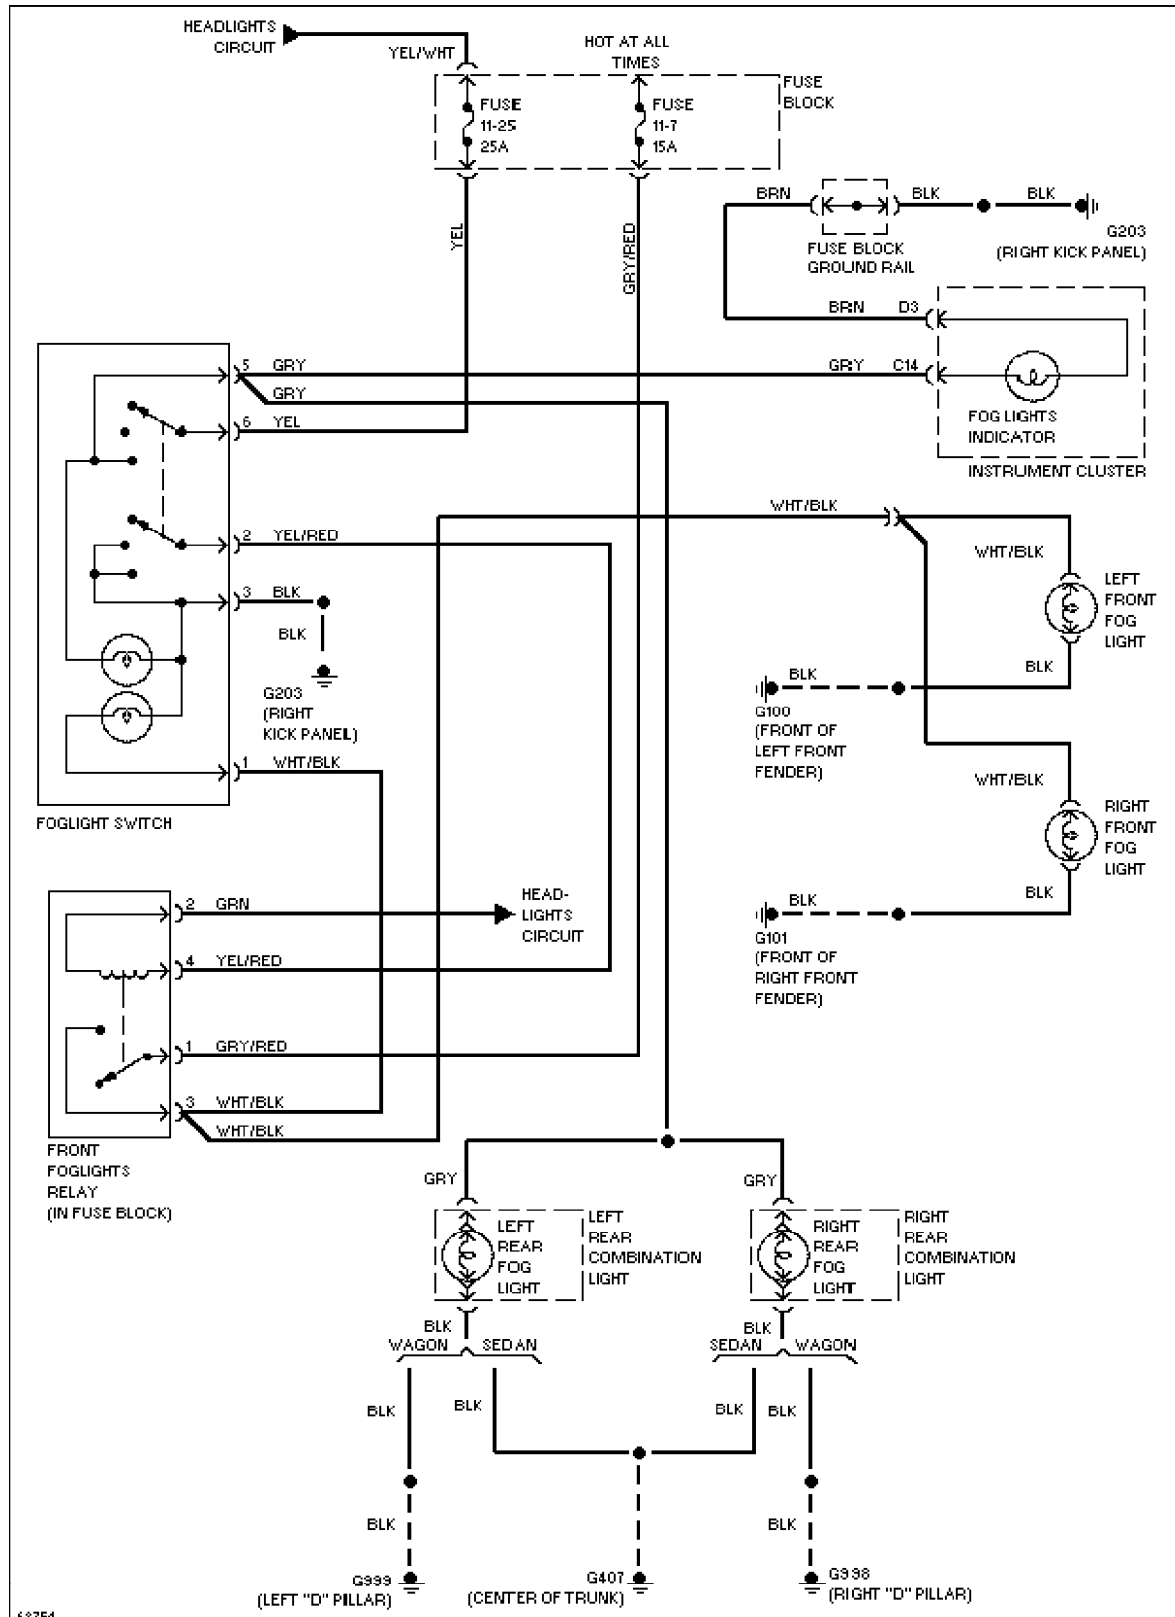

Saturday, July 24, 2004 12:18AM

© 1995 VFTC

SYSTEM WIRING DIAGRAMS

Fog Lamp Circuit

1994 Volvo 940

For x

Copyright © 1998 Mitchell Repair Information Company, LLC

Saturday, July 24, 2004 12:18AM