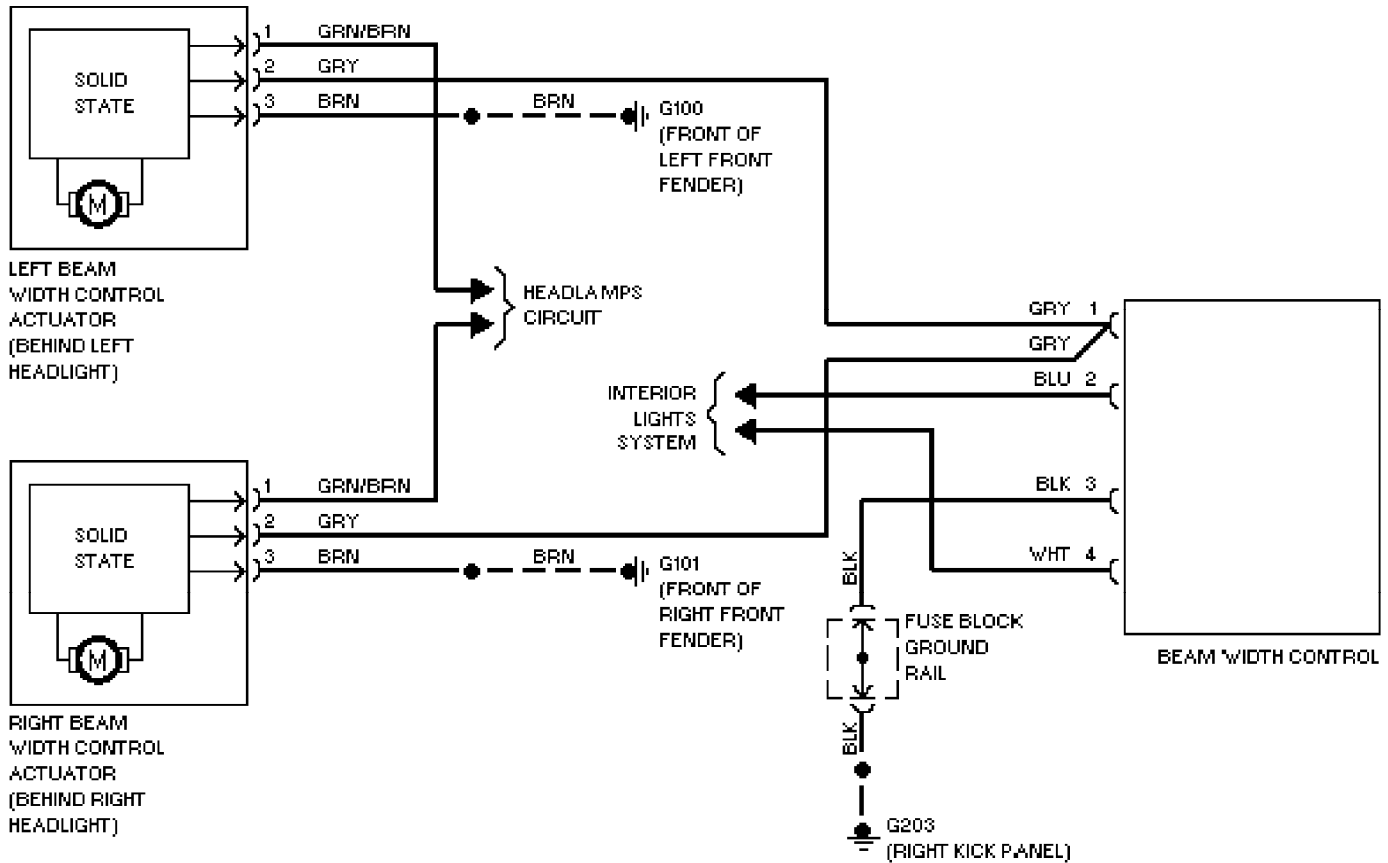

SYSTEM WIRING DIAGRAMS

Beam Width Control

1994 Volvo 940

For x

Copyright © 1998 Mitchell Repair Information Company, LLC

Saturday, July 24, 2004 12:18AM

© 1995 VFTC