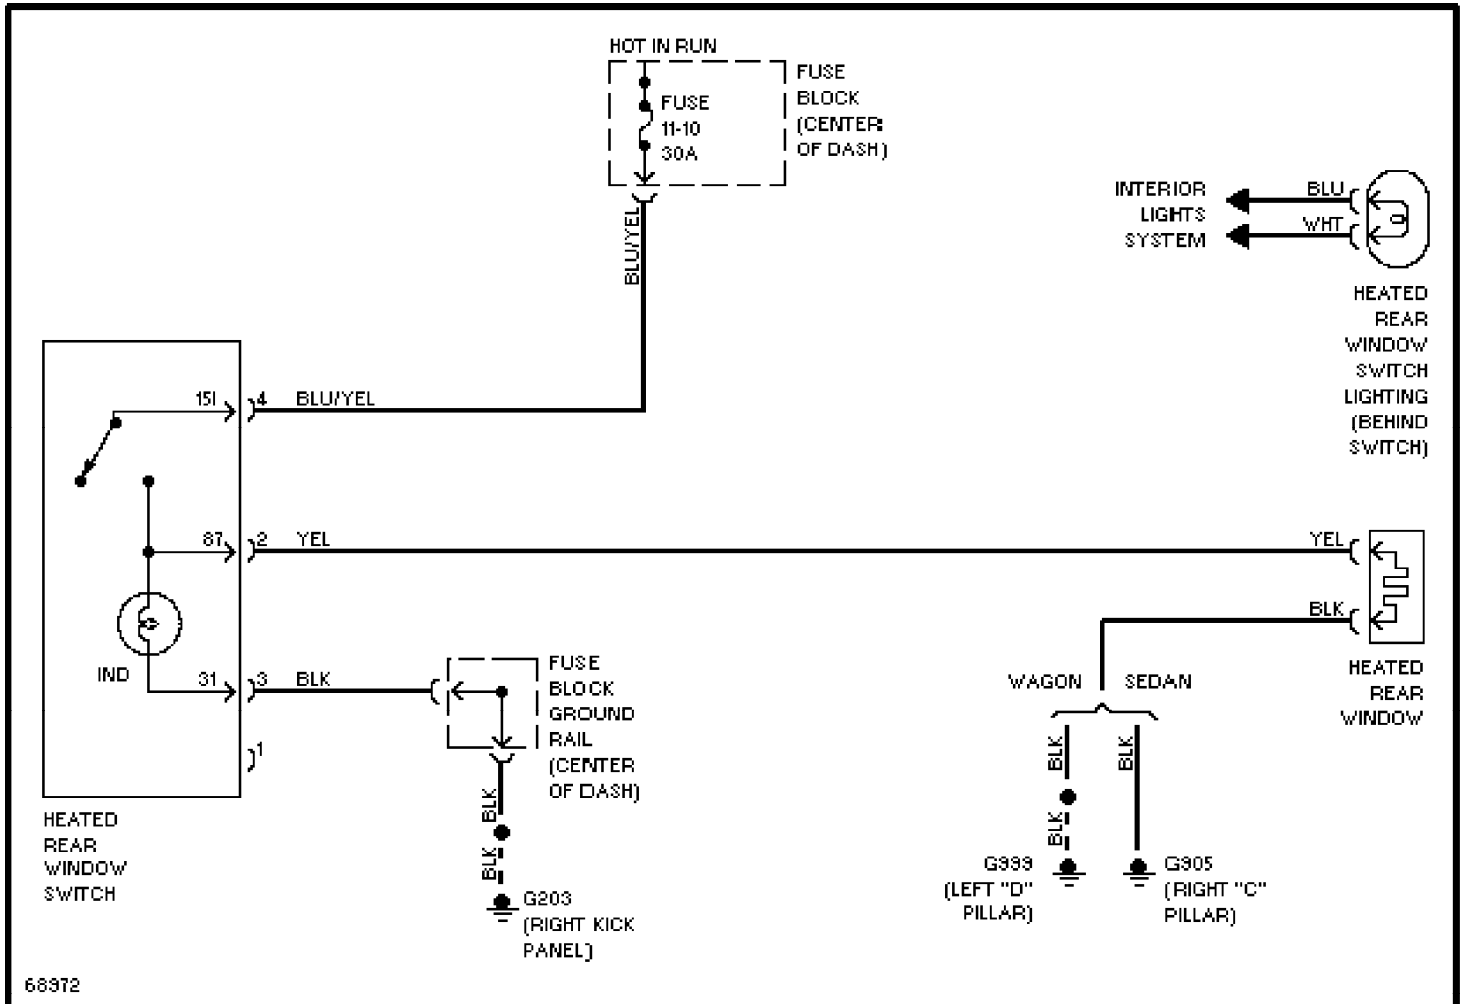

SYSTEM WIRING DIAGRAMS

Defogger Circuit

1994 Volvo 940

For x

Copyright © 1998 Mitchell Repair Information Company, LLC

Saturday, July 24, 2004 12:16AM