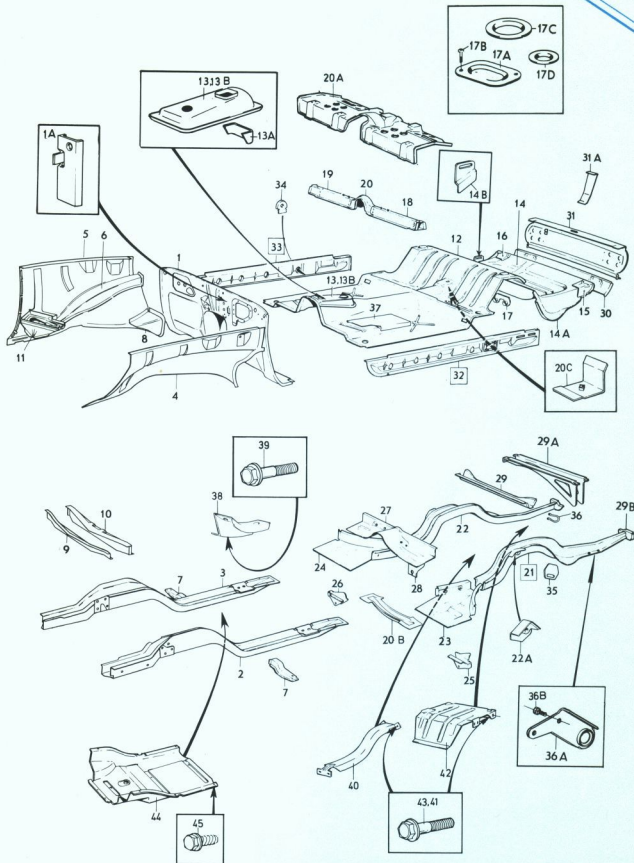

DEALER MICROFICHE INFORMATION			
MODEL	YEAR	DATE	REF
164	-	DEC 75	3-B09

VOCS ILLUSTRATION NO. 14692

CRASH
REPAIR
GUIDE

DEALER MICROFICHE INFORMATION			
MODEL	YEAR	DATE	REF.
164	—	DEC 75	3-C13

DEALER MICROFICHE INFORMATION			
MODEL	YEAR	DATE	REF.
164	-	DEC 75	3-E07

VOCS ILLUSTRATION NO. 10525

CRASH
REPAIR
GUIDE

DEALER MICROFICHE INFORMATION			
MODEL	YEAR	DATE	REF.
164	-	DEC 75	3-E09

DEALER MICROFICHE INFORMATION			
MODEL	YEAR	DATE	REF.
164	—	DEC 75	3-A13

DEALER MICROFICHE INFORMATION			
MODEL	YEAR	DATE	REF.
164	-	DEC 75	3-A23

VOCS ILLUSTRATION NO. KA 9217

CRASH
REPAIR
GUIDE

DEALER MICROFICHE INFORMATION			
MODEL	YEAR	DATE	REF.
164	-	DEC 75	3-D17

VOLVO ILLUSTRATION NO. 10522

DEALER MICROFICHE INFORMATION			
MODEL	YEAR	DATE	REF.
164	-	DEC 75	3-D21