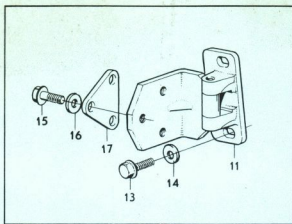

DEALER MICROFICHE INFORMATION			
MODEL	YEAR	DATE	REF.
164	—	DEC 75	3-A07

VOCS ILLUSTRATION NO. K.A. 6534

**CRASH
REPAIR
GUIDE**

DEALER MICROFICHE INFORMATION			
MODEL	YEAR	DATE	REF.
164	—	DEC 75	3-A11

DEALER MICROFICHE INFORMATION			
MODEL	YEAR	DATE	REF.
164	-	DEC 75	3-BO5