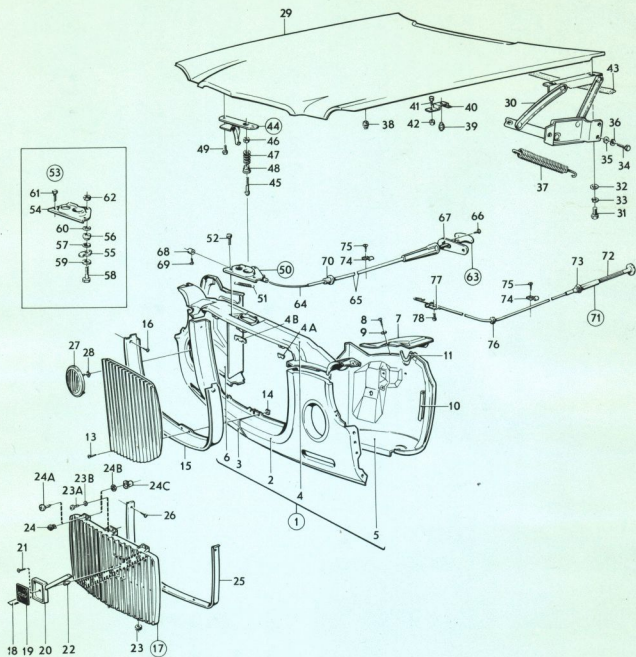

DEALER MICROFICHE INFORMATION			
MODEL	YEAR	DATE	REF.
164	—	DEC 75	3-A07

VOCS ILLUSTRATION NO. K.A. 6534

**CRASH
REPAIR
GUIDE**

DEALER MICROFICHE INFORMATION			
MODEL	YEAR	DATE	REF.
164	—	DEC 75	3-A11

DEALER MICROFICHE INFORMATION			
MODEL	YEAR	DATE	REF.
164	-	DEC 75	3-BO5

DEALER MICROFICHE INFORMATION			
MODEL	YEAR	DATE	REF
164	-	DEC 75	3-B09

VOCS ILLUSTRATION NO. 14692

CRASH
REPAIR
GUIDE

DEALER MICROFICHE INFORMATION			
MODEL	YEAR	DATE	REF.
164	—	DEC 75	3-C13

DEALER MICROFICHE INFORMATION			
MODEL	YEAR	DATE	REF.
164	-	DEC 75	3-E07

VOCS ILLUSTRATION NO. 10525

CRASH
REPAIR
GUIDE

DEALER MICROFICHE INFORMATION			
MODEL	YEAR	DATE	REF.
164	-	DEC 75	3-E09

DEALER MICROFICHE INFORMATION			
MODEL	YEAR	DATE	REF.
164	—	DEC 75	3-A13

DEALER MICROFICHE INFORMATION			
MODEL	YEAR	DATE	REF.
164	-	DEC 75	3-A23