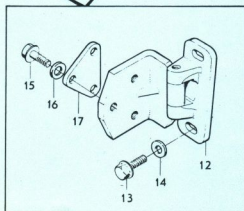

DEALER MICROFICHE INFORMATION			
MODEL	YEAR	DATE	REF.
164	—	DEC 75	3-A07

VOCS ILLUSTRATION NO. K.A. 6534

**CRASH
REPAIR
GUIDE**

DEALER MICROFICHE INFORMATION			
MODEL	YEAR	DATE	REF.
164	—	DEC 75	3-A11

DEALER MICROFICHE INFORMATION			
MODEL	YEAR	DATE	REF.
164	-	DEC 75	3-BO5