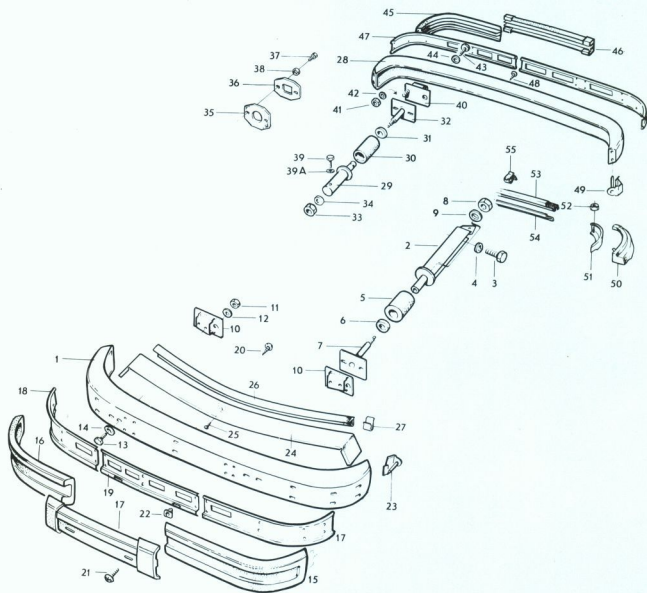

DEALER MICROFICHE INFORMATION			
MODEL	YEAR	DATE	REF
164	-	DEC 75	3-B09

VOCS ILLUSTRATION NO. 14692

CRASH
REPAIR
GUIDE

DEALER MICROFICHE INFORMATION			
MODEL	YEAR	DATE	REF.
164	—	DEC 75	3-C13

DEALER MICROFICHE INFORMATION			
MODEL	YEAR	DATE	REF.
164	-	DEC 75	3-E07

VOCS ILLUSTRATION NO. 10525

CRASH
REPAIR
GUIDE

DEALER MICROFICHE INFORMATION			
MODEL	YEAR	DATE	REF.
164	-	DEC 75	3-E09

DEALER MICROFICHE INFORMATION			
MODEL	YEAR	DATE	REF.
164	—	DEC 75	3-A13

DEALER MICROFICHE INFORMATION			
MODEL	YEAR	DATE	REF.
164	-	DEC 75	3-A23