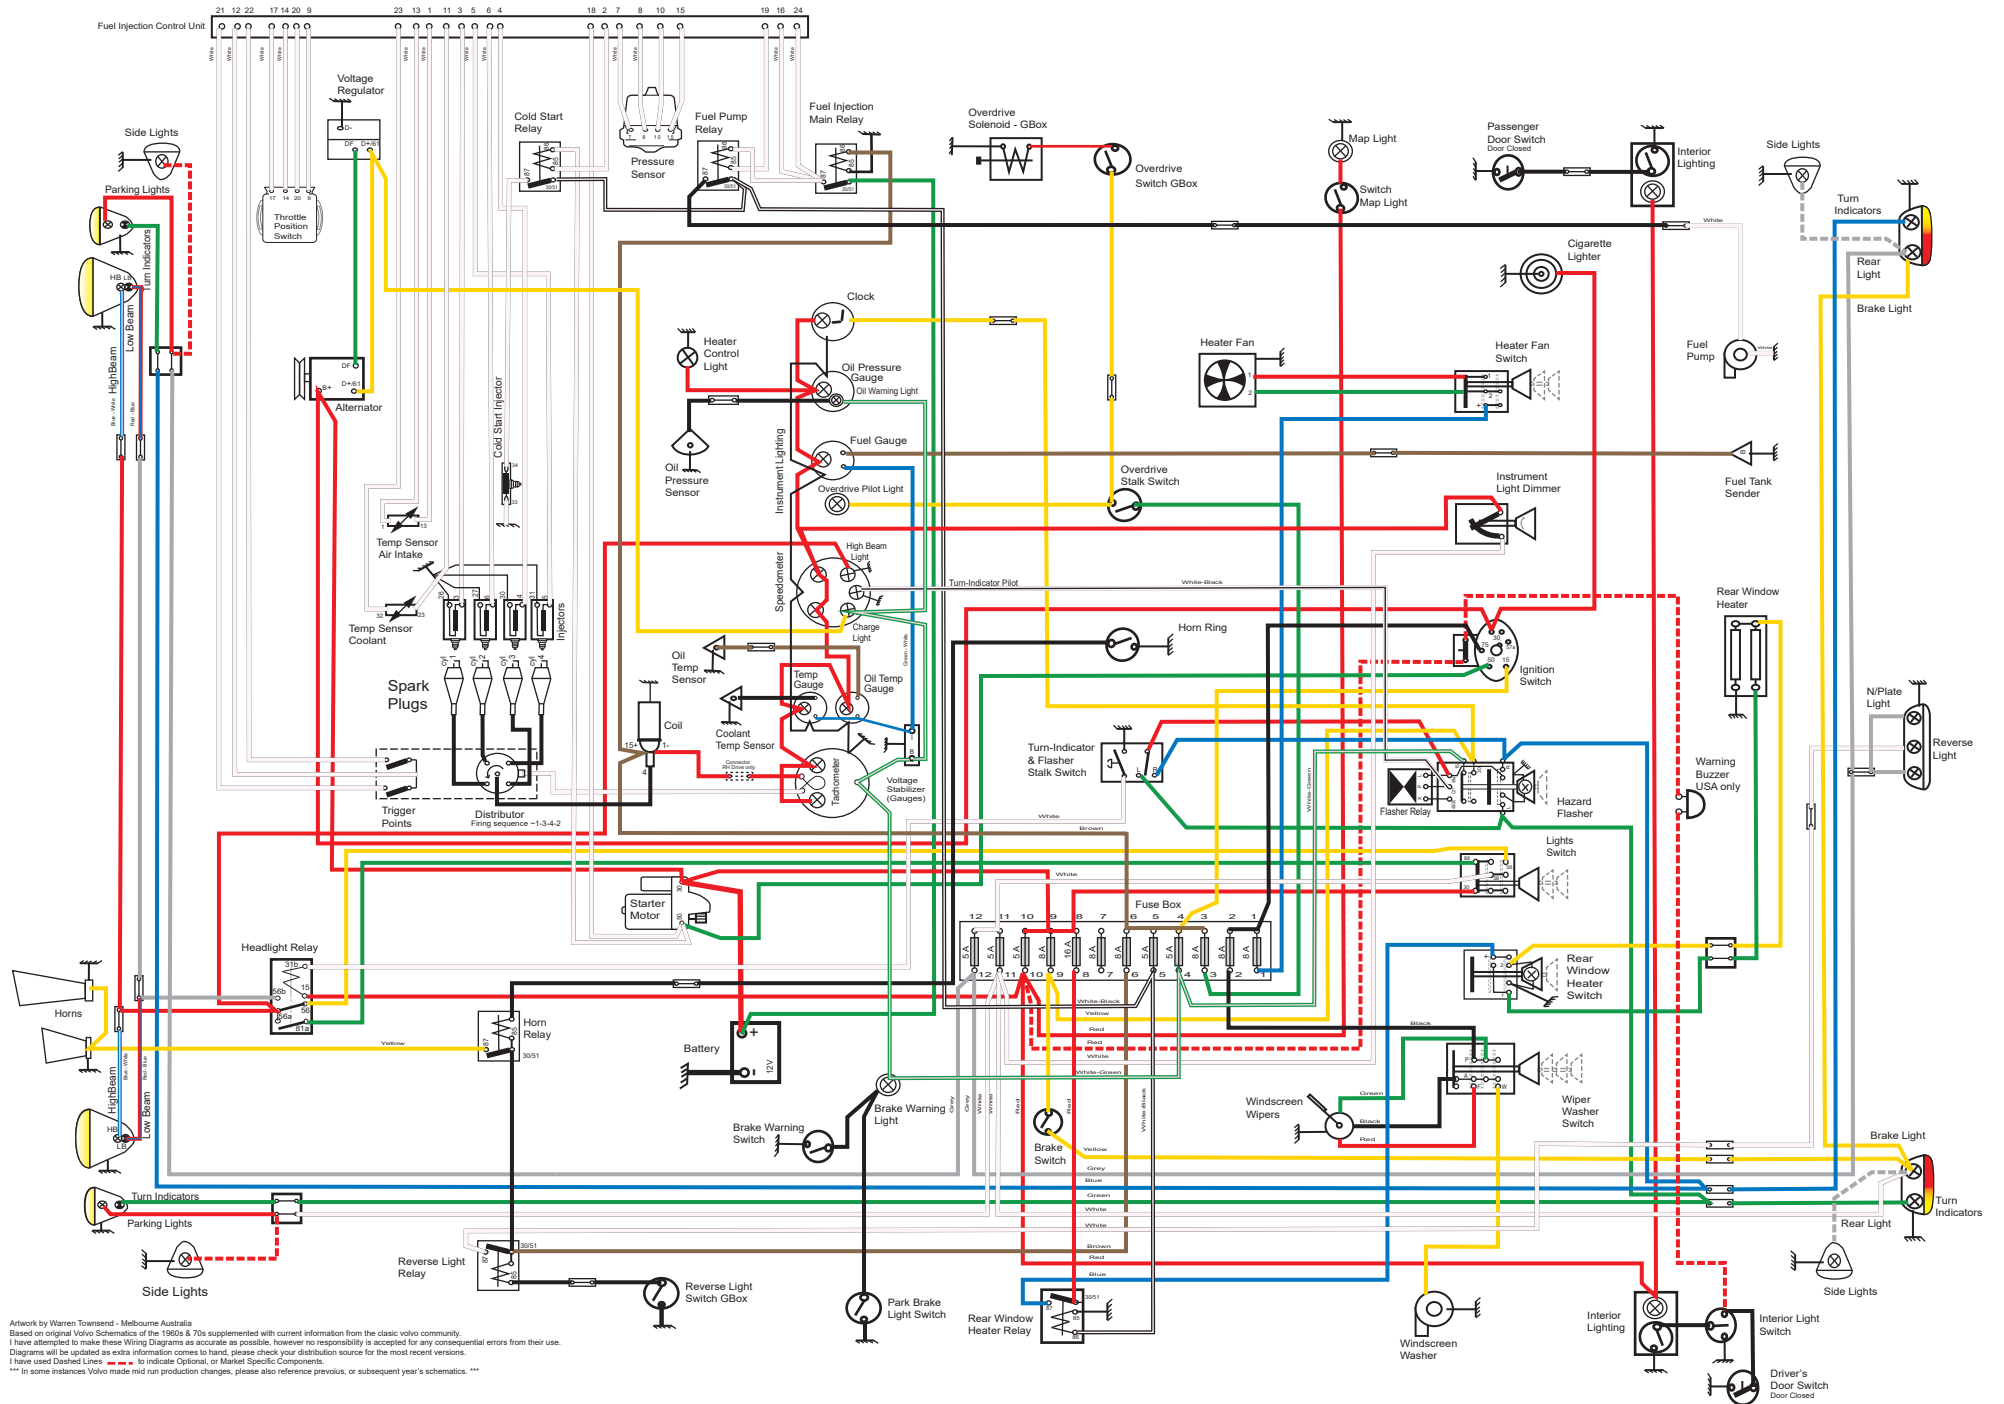

1970 Volvo 1800E - Wiring Diagram - (Chassis # 30001 to 32799) Model T

Wiring Diagram Version: V 2.3 Date: March 2022