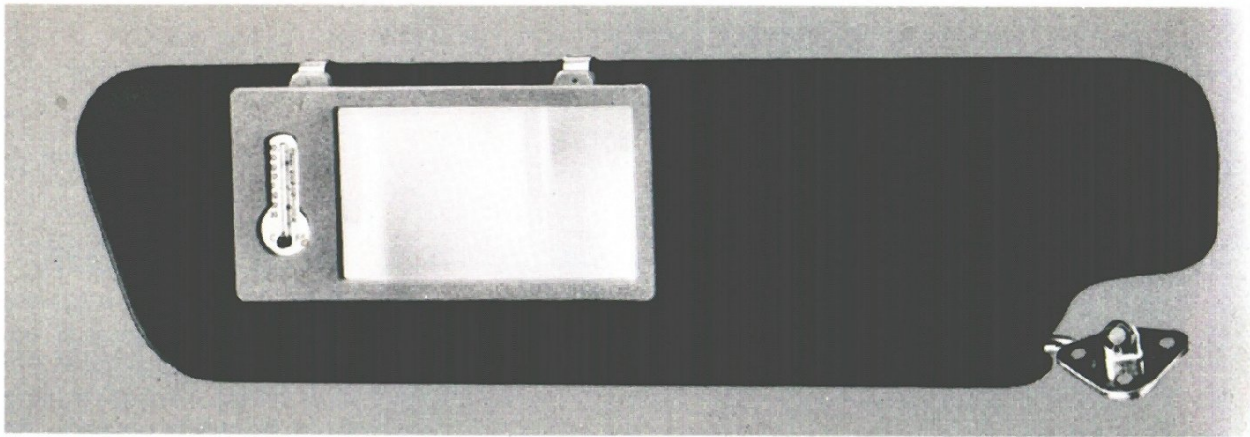

VANITY MIRROR

For quick touch-ups after long or short trips in your Volvo. Fits on reverse side of sun visor. All models. Sugg. retail price $1.49