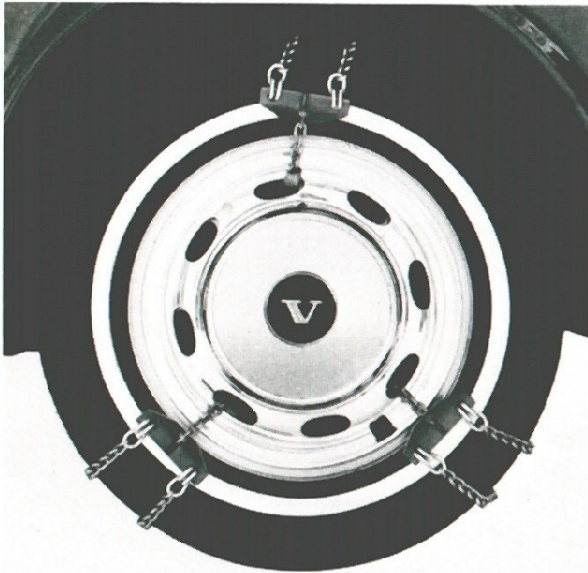

Sugg. retail price
\$3.49 to \$4.45 pair

LOCKABLE GAS CAPS

With one of Volvo's lockable gas caps, gas stays in your tank, not someone else's. All models.

Sugg. retail price
from \$5.75 to \$8.25

STONE GUARD

SNOW STRAPS

Don't bother with bulky chains. These links are easily fitted, three to a rear tire and are great for snow emergencies. Better than snow tires on icy surfaces. 122S/180. Sugg. retail price \$3.25 each