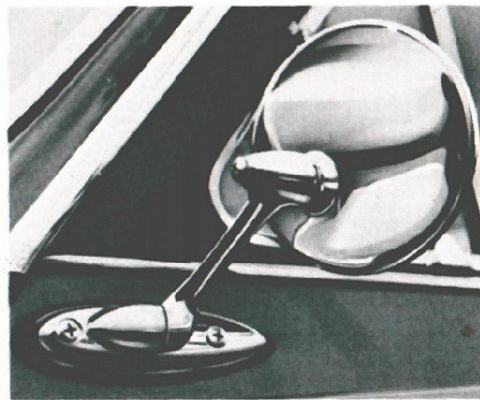

SIDE VIEW MIRRORS

Once you own one, you will never be without one of these handy driving aids again. Keeps you from the dangerous practice of turning your head. All models.

Sugg. retail price $3.95 to $6.75