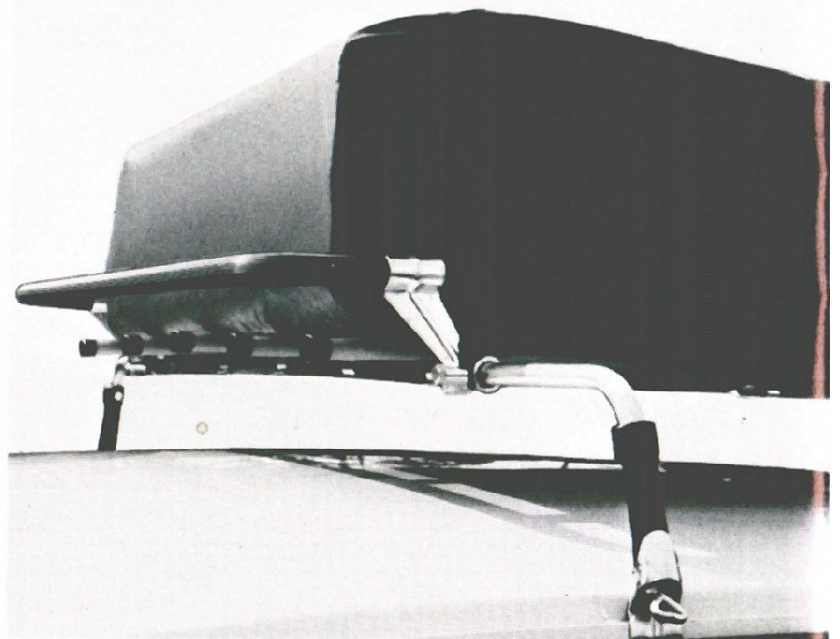

ROOF RACK COVER

To protect whatever you are carrying on your Volvo roof rack.

Sugg. retail price $6.90

LUGGAGE CONTAINER

Zippered sides. It keeps the rain and dirt on the outside, and your luggage dry and clean on the inside. All roof racks.

Sugg. retail price $12.95