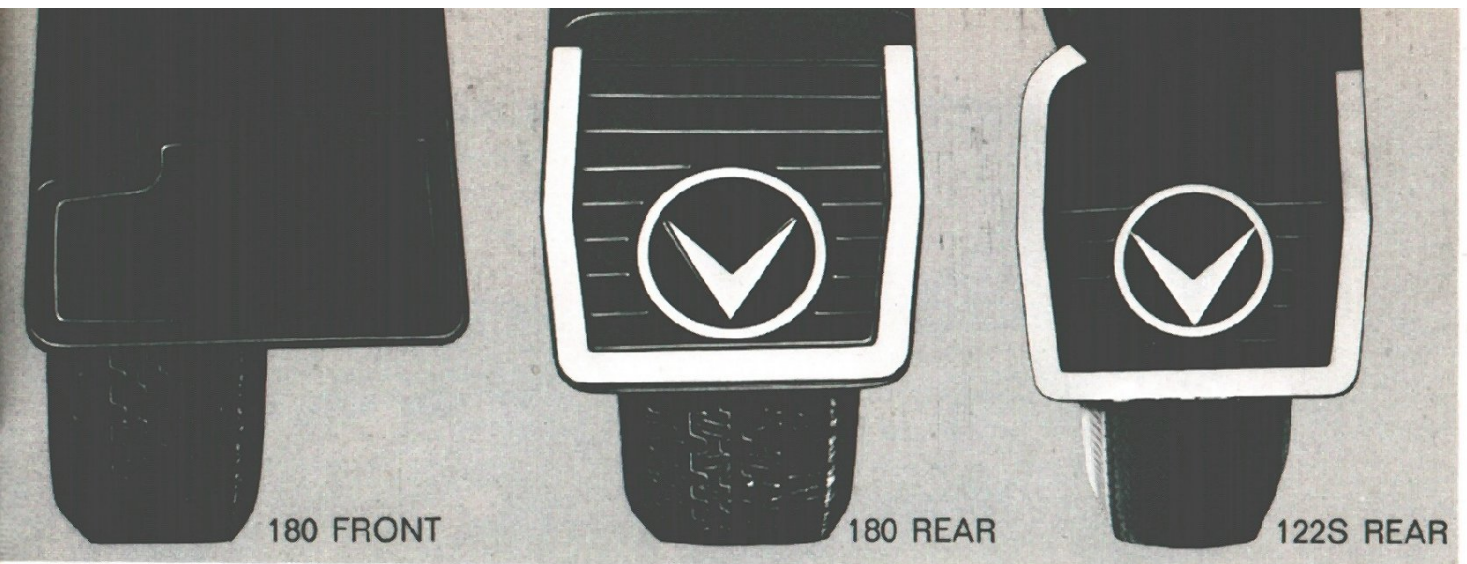

MUDFLAPS

These mudflaps protect your fenders from flying objects, caked ice etc. . . . and they show consideration for the motorist behind you. sugg. retail price $1.49 each

specify model, year and which fender ☐ 180 FRONT ☐ 180 REAR ☐ 122S REAR