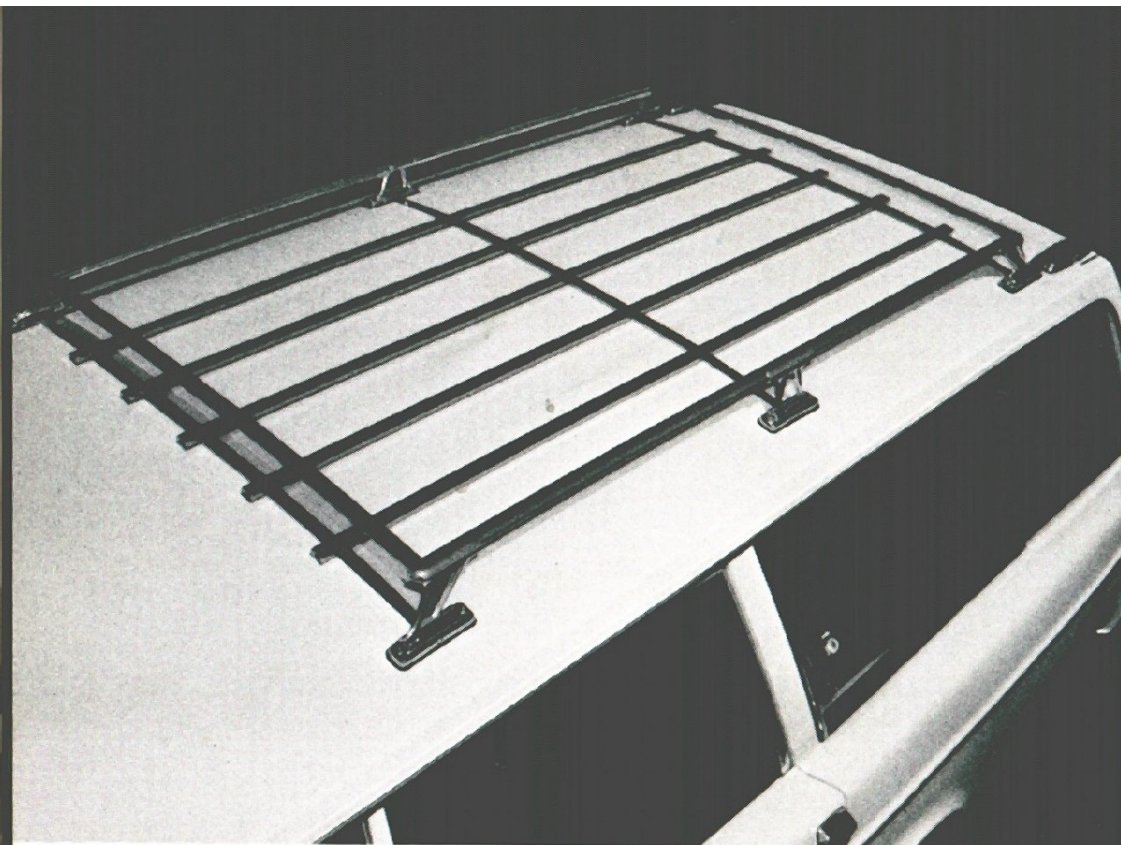

“Cache and Carry”

accessories
inside and outside
your Volvo
for traveling
comfortably with
everything you need.

LUGGAGE RACK

Add this roof rack to your Volvo wagon . . . and just like that . . . you've got lots of extra carrying capacity. Made of stainless steel with chrome plated castings. Inside dimensions are 37" W x 57½" L. 145S. Sugg. retail price \$55.65