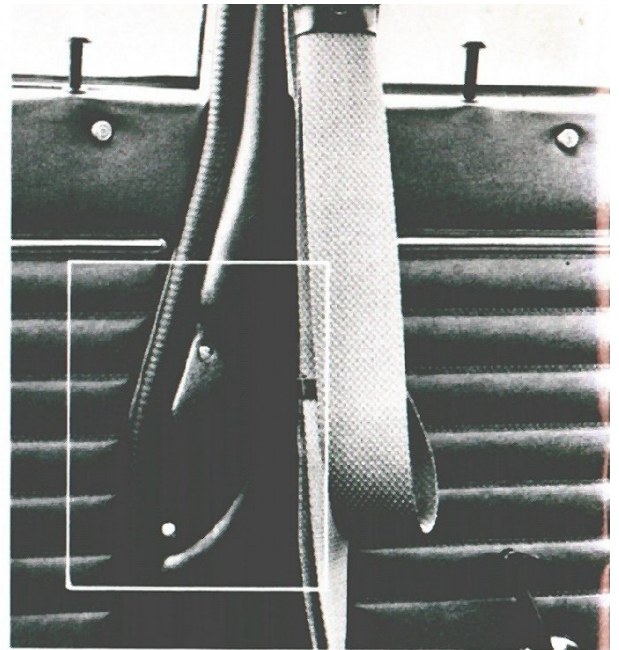

SNOW STRAPS

Don't bother with bulky chains. These links are easily fitted, three to a rear tire and are great for snow emergencies. Better than snow tires on icy surfaces. 122S/180. Sugg. retail price \$3.25 each