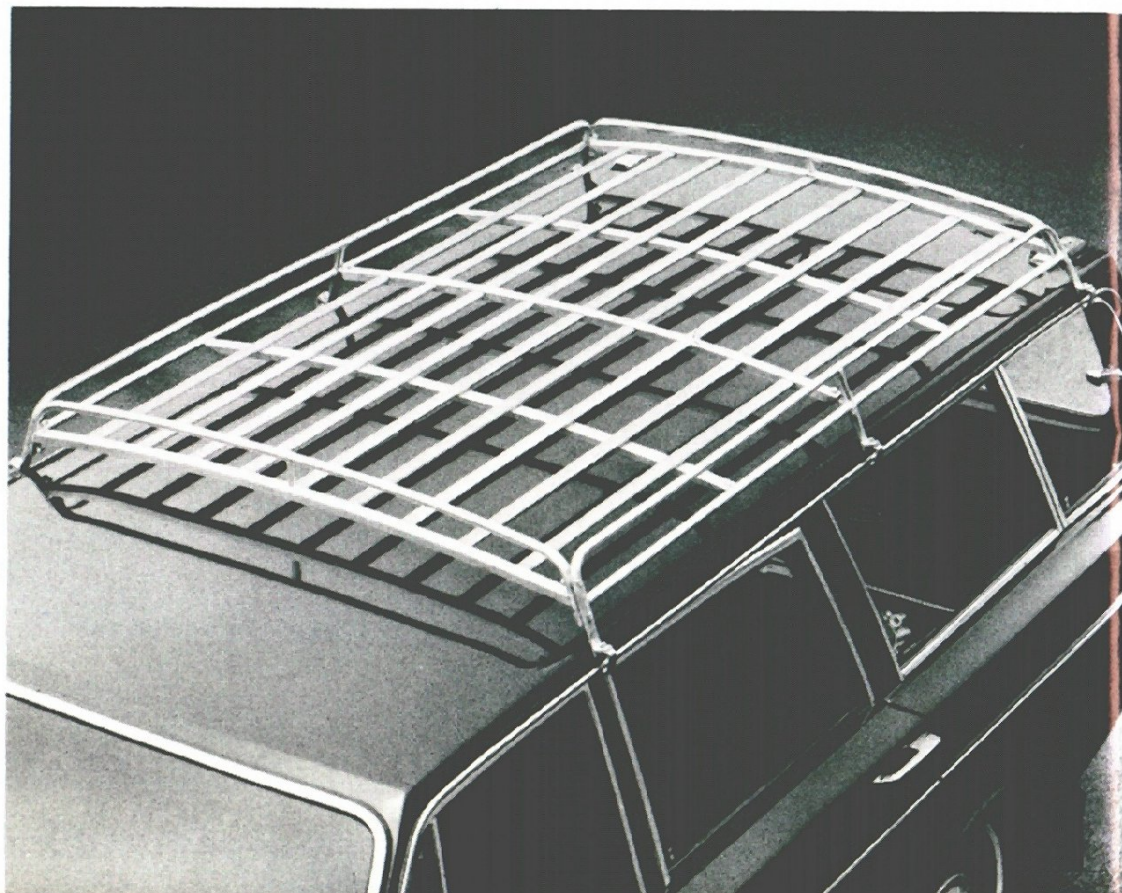

LUGGAGE RACK FOR THE 145 STATION WAGON

Zinc plated iron and steel tubing. 42" x 60" loading surface of nine lacquered wooden ribs. Just like in Europe.

Sugg. retail price $59.95

Also available for the 122S station wagon, not illustrated.