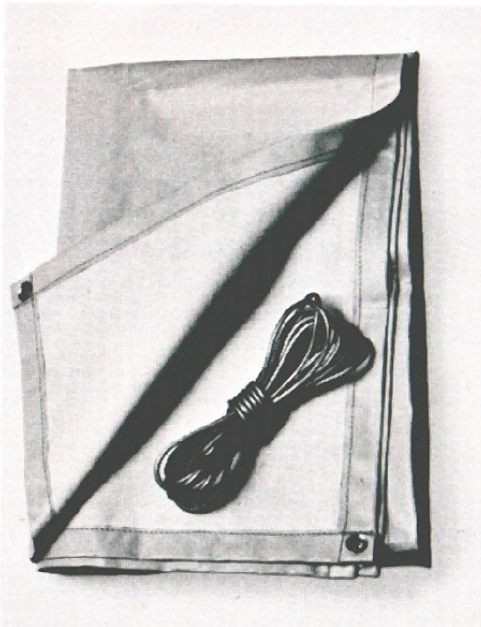

ROOF RACK COVER

To protect whatever you are carrying on your Volvo roof rack.

Sugg. retail price $6.90

LUGGAGE CONTAINER

Zippered sides. It keeps the rain and dirt on the outside, and your luggage dry and clean on the inside. All roof racks.

Sugg. retail price $12.95