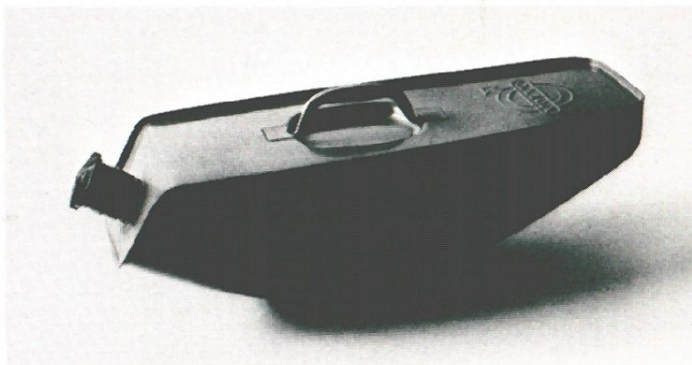

JERRICAN

Don't panic if your gas gauge shows "E". If you can't make it to the next gas station, you can always rely on the two gallon Jerrican sitting neatly in the groove of your trunk. 140S.

Sugg. retail price $9.95

LUGGAGE/ENGINE LIGHT

Don't fumble in the dark... Mercury switch turns light on automatically when you open the trunk or hood. All models.

Sugg. retail price $1.59

TOWING LINE

Special hitch and insulated flexible cable keeps strain off the bumper. All models. Sugg. retail price $5.95