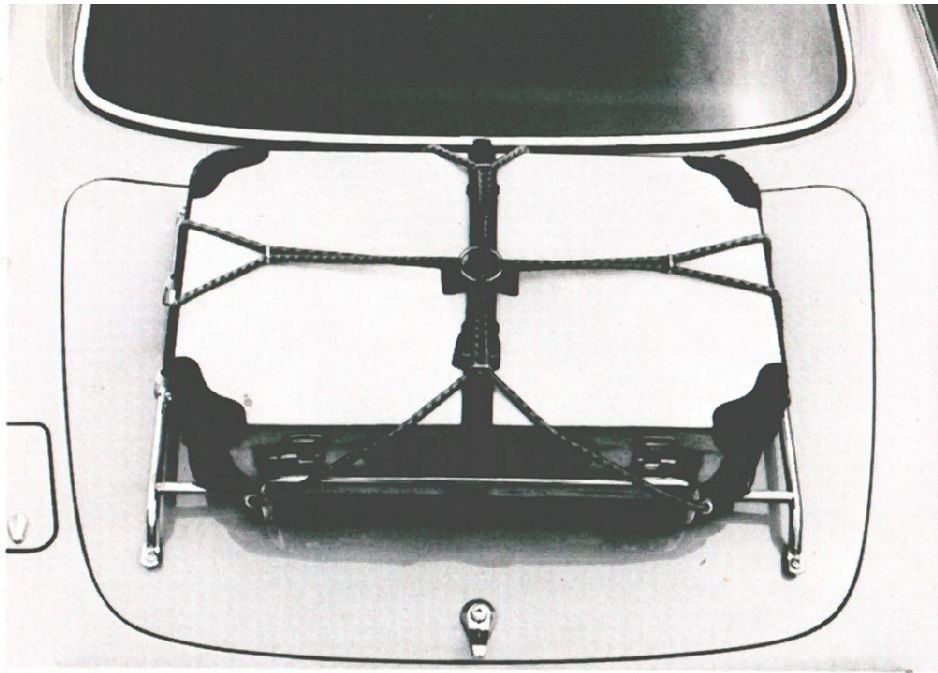

LUGGAGE RACK FOR THE 180

Mounts on the trunk lid. Chromed, electric-welded steel tubing. Load area: 31" x 16". Sugg. retail price $29.95

RETAINER

May be used on all Volvo racks. Made of fabric covered tubing to hold luggage of varying dimensions. All racks.

Sugg. retail price $2.98