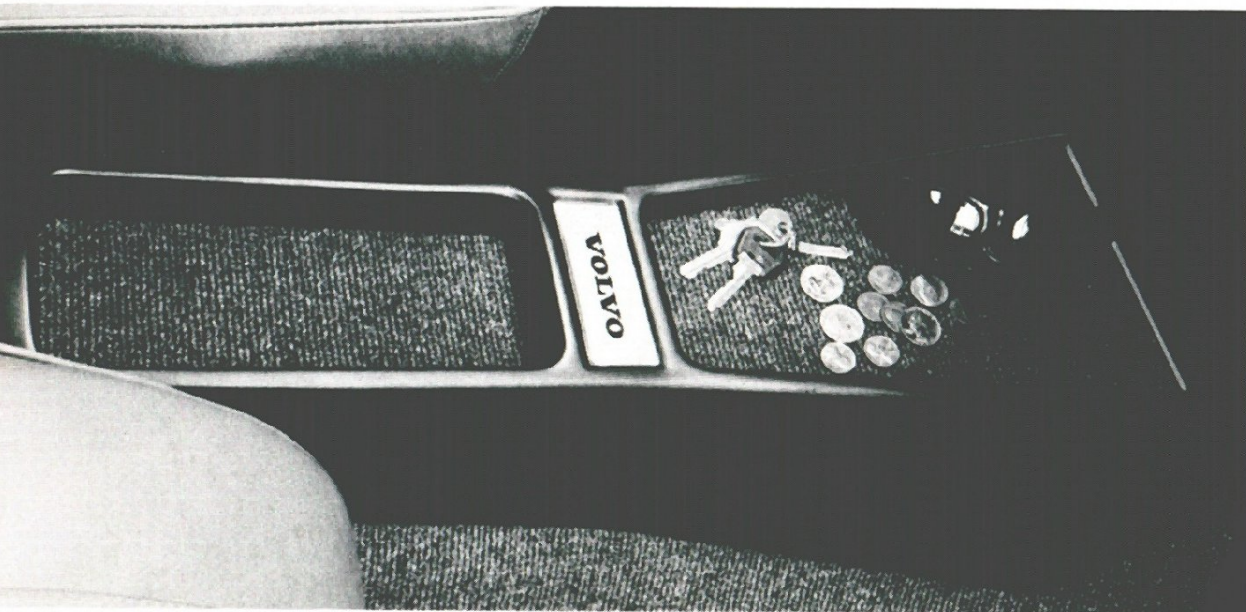

LUGGAGE COMPARTMENT BASKET

122S/140S. Sugg. retail price \$7.50

TUNNEL BASKET

122S. Sugg. retail price \$3.98
140S. Sugg. retail price \$4.60

To
“Cache and Carry”
things

TUNNEL TRAY

140S. Sugg. retail price \$14.95