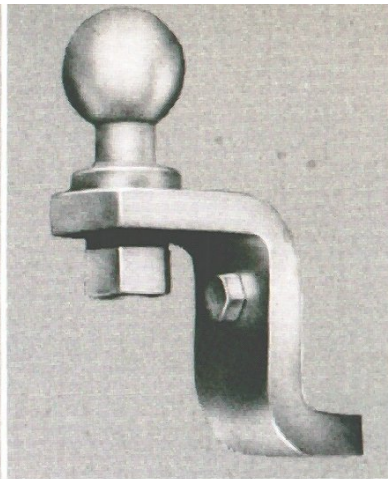

TRAILER HITCHES

They bolt into the Volvo, not the bumper. So the Volvo does the pulling, not the bumper. 122S/140S.

180

Sugg. retail price $10.95

Sugg. retail price $69.39